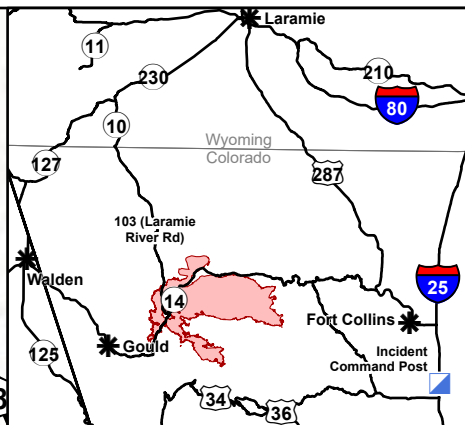

# Transportation Map

Cameron Peak  
CO-ARF-000636  
September 9, 2020

0 1 2 4  
Miles

Download this map

E. Vakili 09/08/20 1948 Datum: NAD 83

Download the Forest Visitor Map

- Bridge
- Camp
- Closure
- Drop Point
- Fire Station
- Helibase
- Incident Command Post
- Staging Area
- Zone Break
- Division Break
- Branch Break
- Area Repeater Coverage
- Primary Routes
- Interstate/Highway
- Primary Route
- Local Roads (Helibase Access)
- Contained Line
- Zone Break
- Wildfire Daily Fire Perimeter

**Transportation Map**  
 Cameron Peak  
 CO-ARF-000636  
 September 9, 2020

0 1 2 4  
 Miles

E. Vakili 09/08/20 2011 Datum: NAD 83

- Bridge
- Camp
- Closure
- Drop Point
- Fire Station
- Staging Area
- Zone Break
- Interstate/Highway
- Primary Route
- Minor/Local Road
- Wildfire Daily Fire Perimeter
- Contained Line
- Zone Break
- Area Repeater Coverage