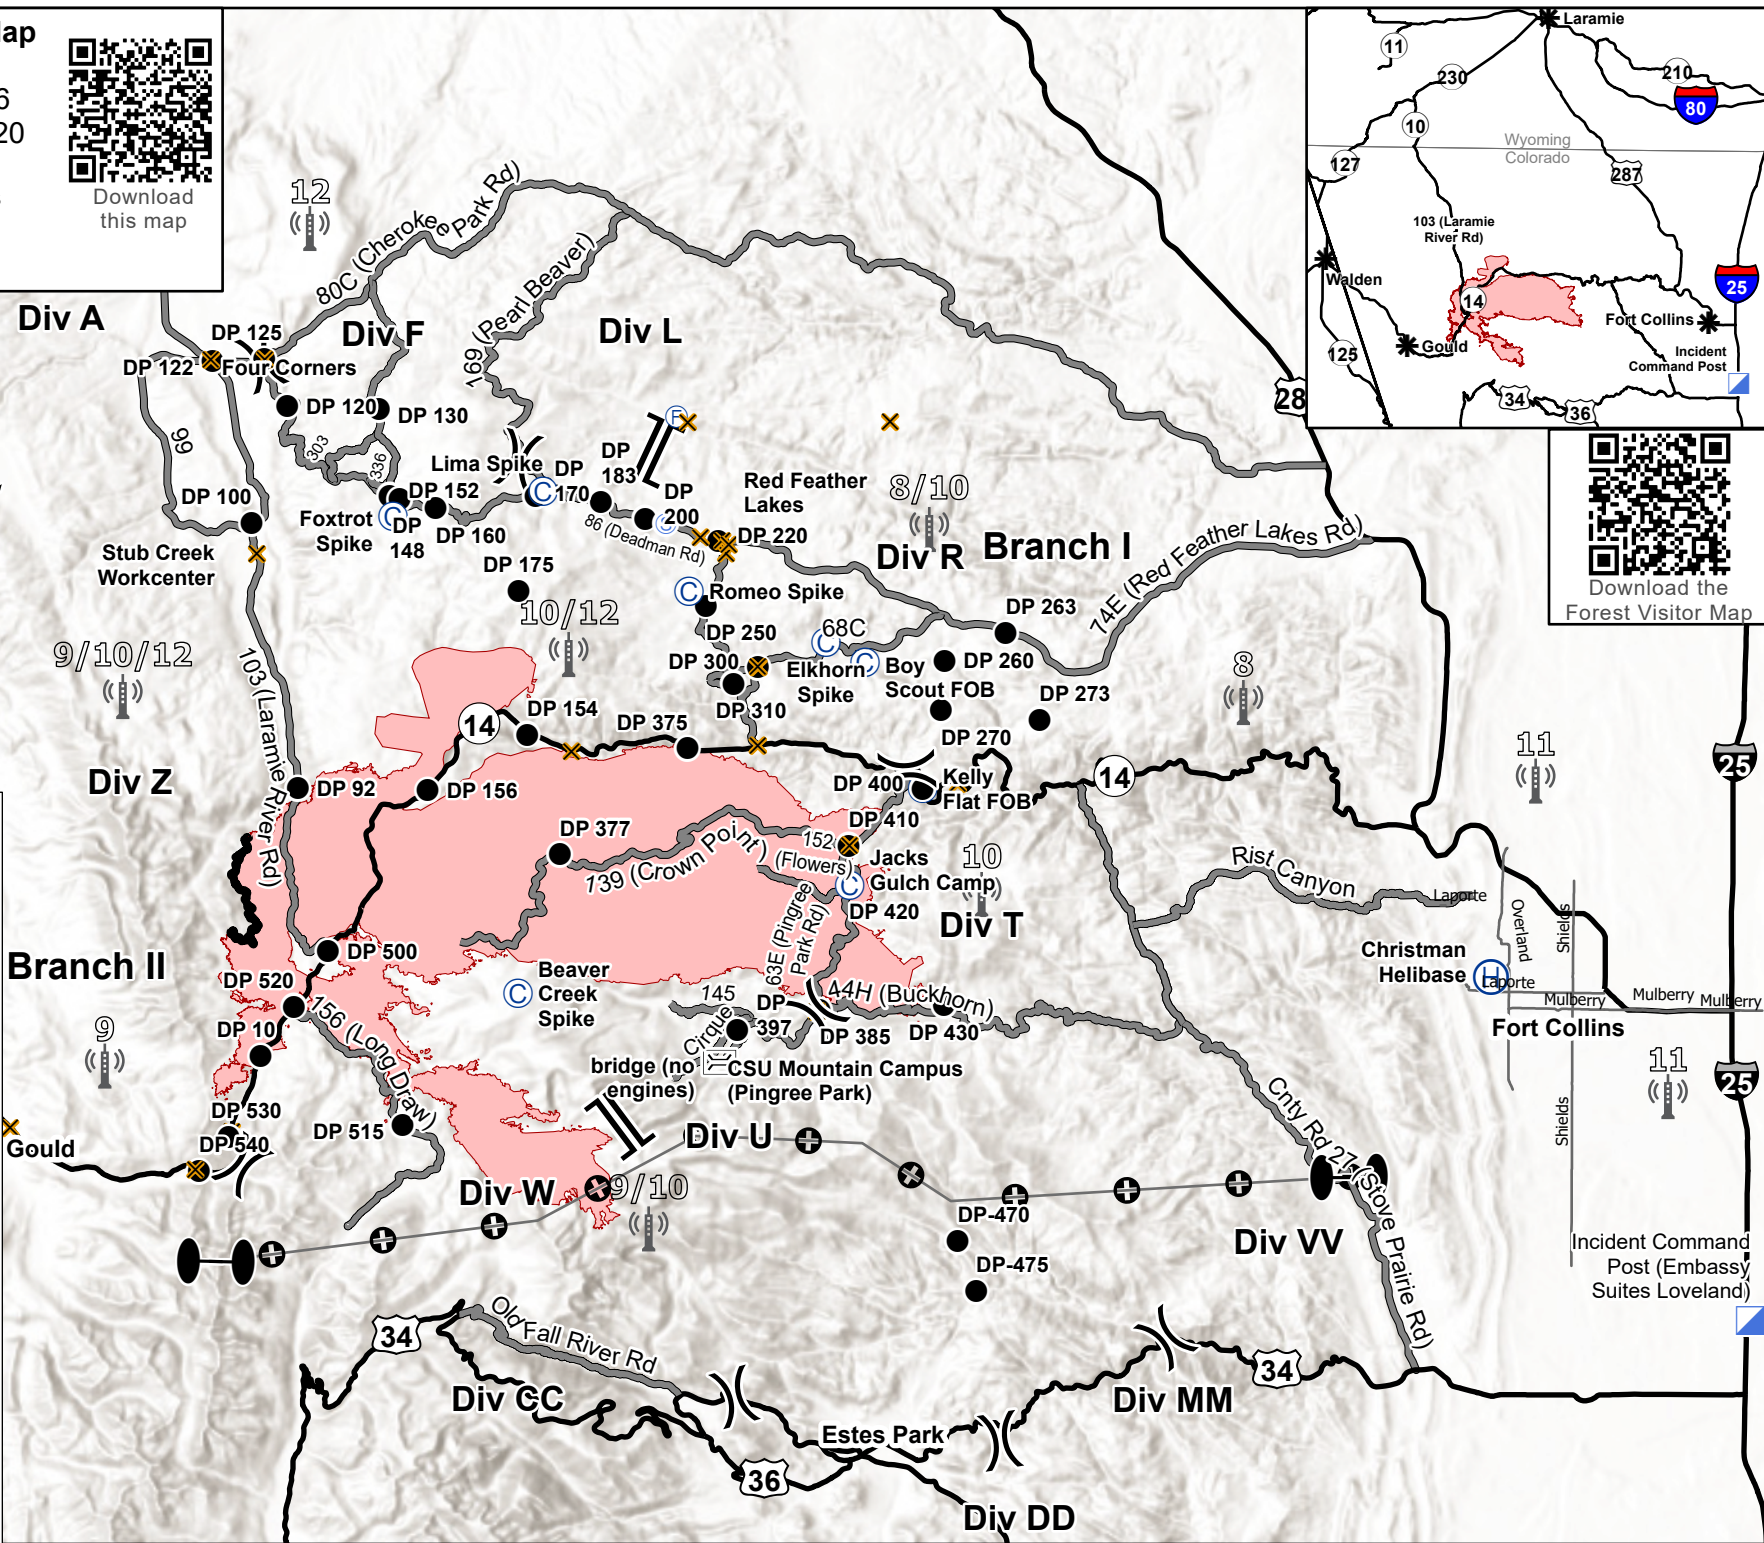

# Transportation Map

Cameron Peak  
CO-ARF-000636  
September 9, 2020

0 1 2 4  
Miles

Download this map

E. Vakili 09/08/20 1948 Datum: NAD 83

Download the Forest Visitor Map

- Bridge
- Camp
- Closure
- Drop Point
- Fire Station
- Helibase
- Incident Command Post
- Staging Area
- Zone Break
- Division Break
- Branch Break
- Area Repeater Coverage
- Primary Routes
- Interstate/Highway
- Primary Route
- Local Roads (Helibase Access)
- Contained Line
- Zone Break
- Wildfire Daily Fire Perimeter

**Transportation Map**  
 Cameron Peak  
 CO-ARF-000636  
 September 9, 2020

0 1 2 4  
 Miles

E. Vakili 09/08/20 2011 Datum: NAD 83

- Bridge
- Camp
- Closure
- Drop Point
- Fire Station
- Staging Area
- Zone Break
- Interstate/Highway
- Primary Route
- Minor/Local Road
- Wildfire Daily Fire Perimeter
- Contained Line
- Zone Break
- Area Repeater Coverage