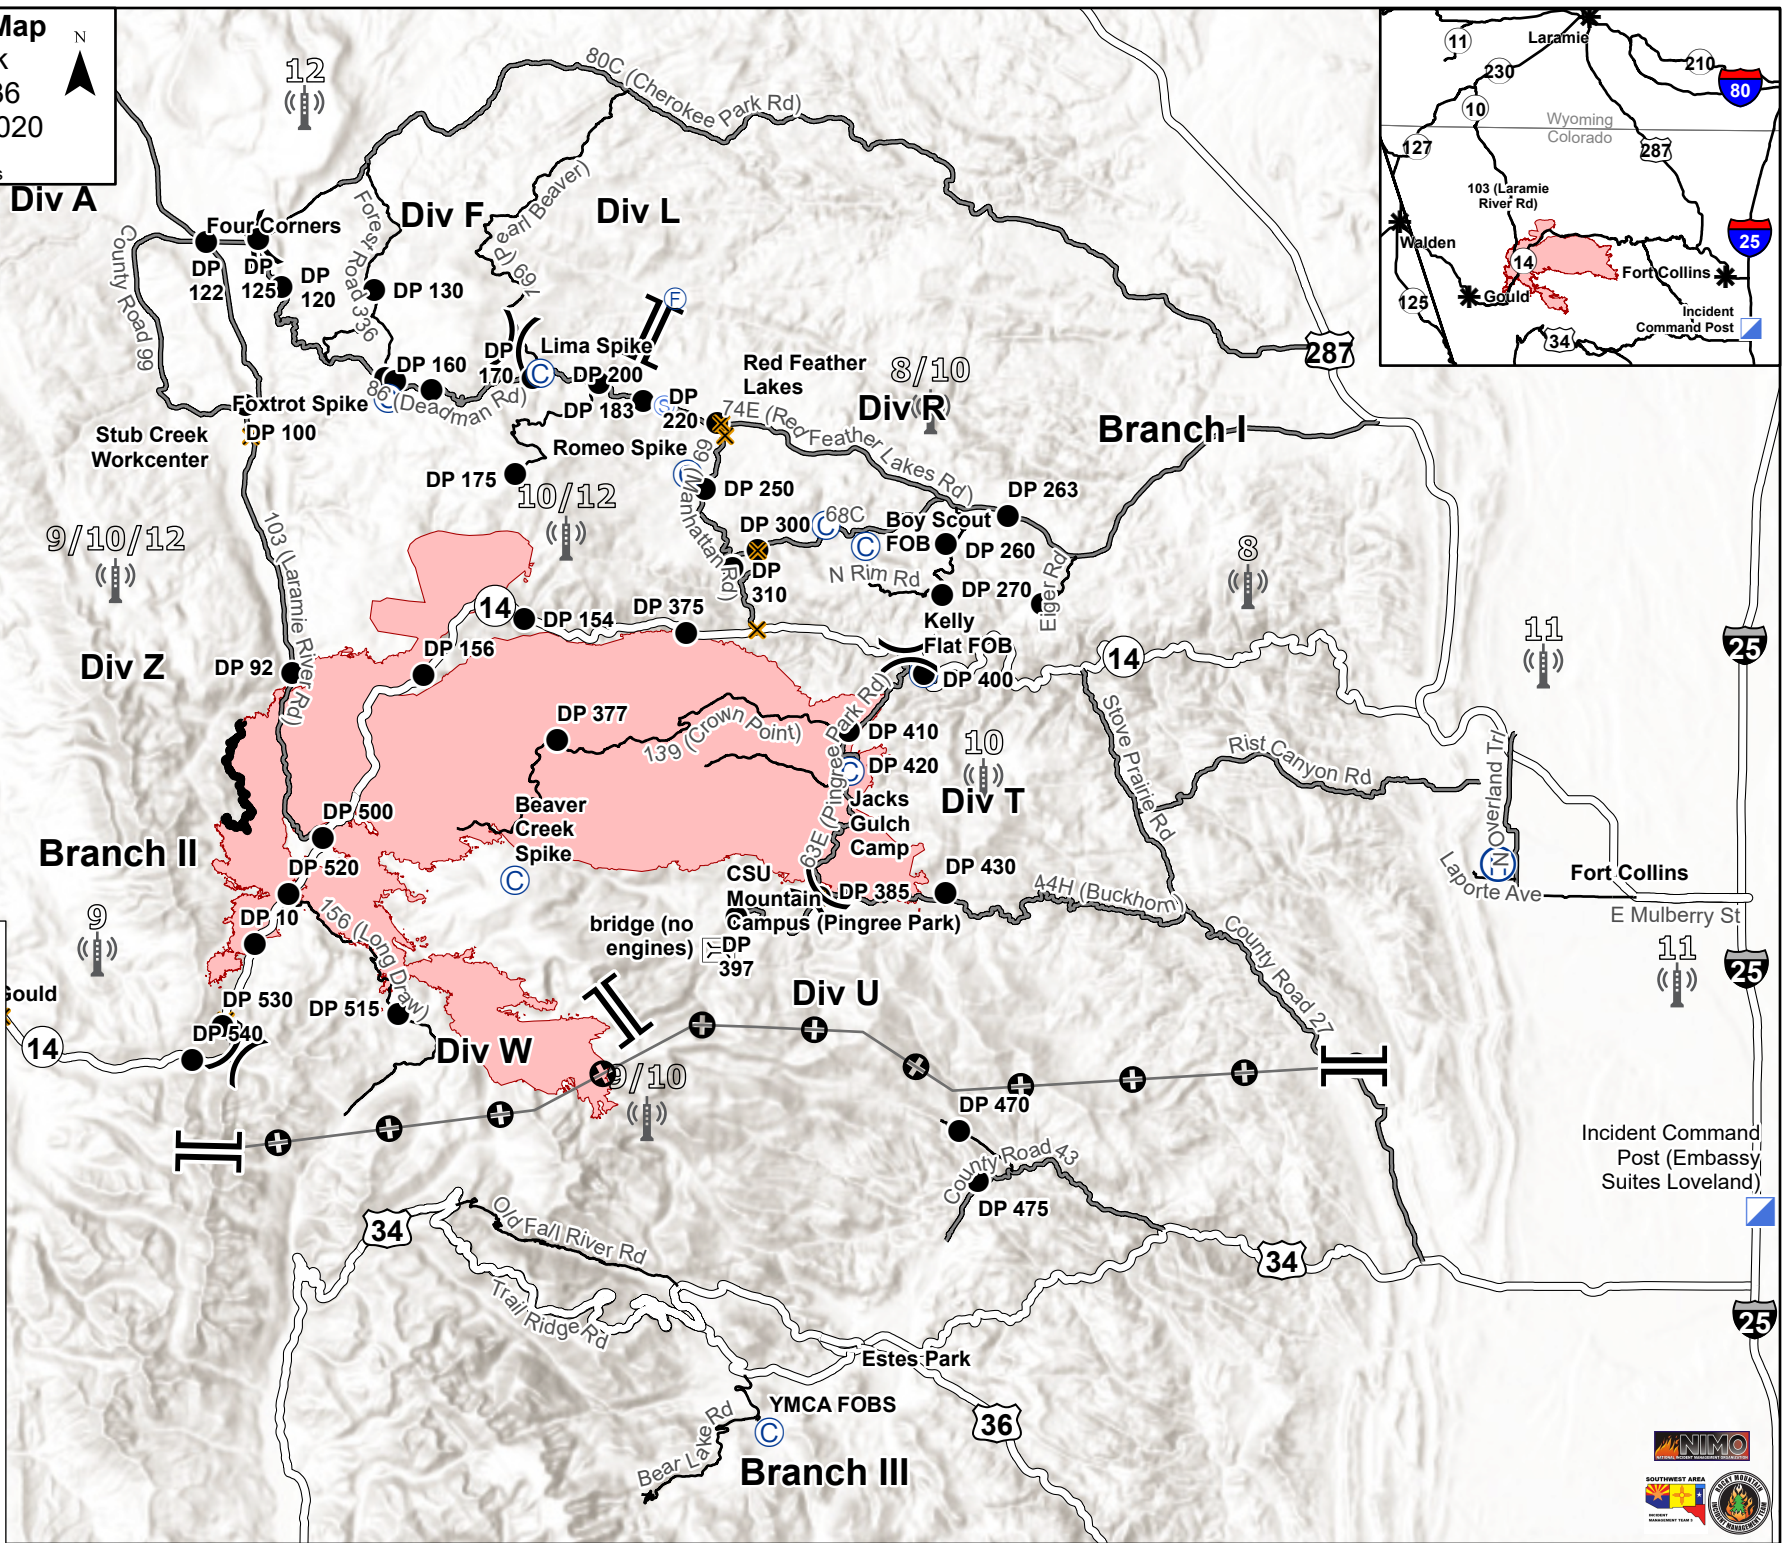

# Transportation Map

Cameron Peak  
CO-ARF-000636  
September 10, 2020

E. Vakili 09/09/20 1948 Datum: NAD 83

Download this map

Download the Forest Visitor Map

- Bridge
- Camp
- Closure
- Drop Point
- Fire Station
- Helibase
- Incident Command Post
- Staging Area
- Division Break
- Branch Break
- Area Repeater Coverage
- Contained Line
- Zone Break
- Wildfire Daily Fire Perimeter
- Highway
- County Road
- Other Road

# Transportation Map

## Cameron Peak

#### September 10, 2020

0 1 2 4 Miles

E. Vakili 09/09/20 1953 Datum: NAD 83

	Bridge		Contained Line
	Camp		Zone Break
	Closure		Area Repeater Coverage
	Drop Point		Interstate Hwy
	Fire Station		Highway
	Staging Area		County Road
	Wildfire Daily Fire Perimeter		Other Road