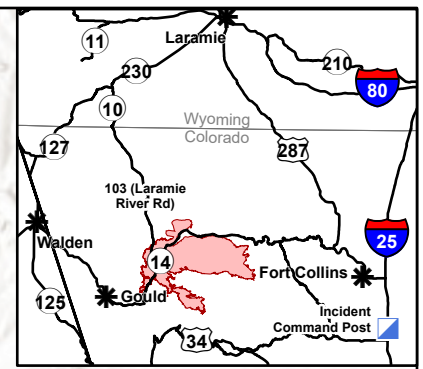

# Transportation Map

Cameron Peak  
CO-ARF-000636  
September 10, 2020

E. Vakili 09/09/20 1948 Datum: NAD 83

Download this map

Download the Forest Visitor Map

- Bridge
- Camp
- Closure
- Drop Point
- Fire Station
- Helibase
- Incident Command Post
- Staging Area
- Division Break
- Branch Break
- Area Repeater Coverage
- Contained Line
- Zone Break
- Wildfire Daily Fire Perimeter
- Highway
- County Road
- Other Road

# Transportation Map

## Cameron Peak

#### September 10, 2020

0 1 2 4 Miles

E. Vakili 09/09/20 1953 Datum: NAD 83

	Bridge		Contained Line
	Camp		Zone Break
	Closure		Area Repeater Coverage
	Drop Point		Interstate Hwy
	Fire Station		Highway
	Staging Area		County Road
	Wildfire Daily Fire Perimeter		Other Road