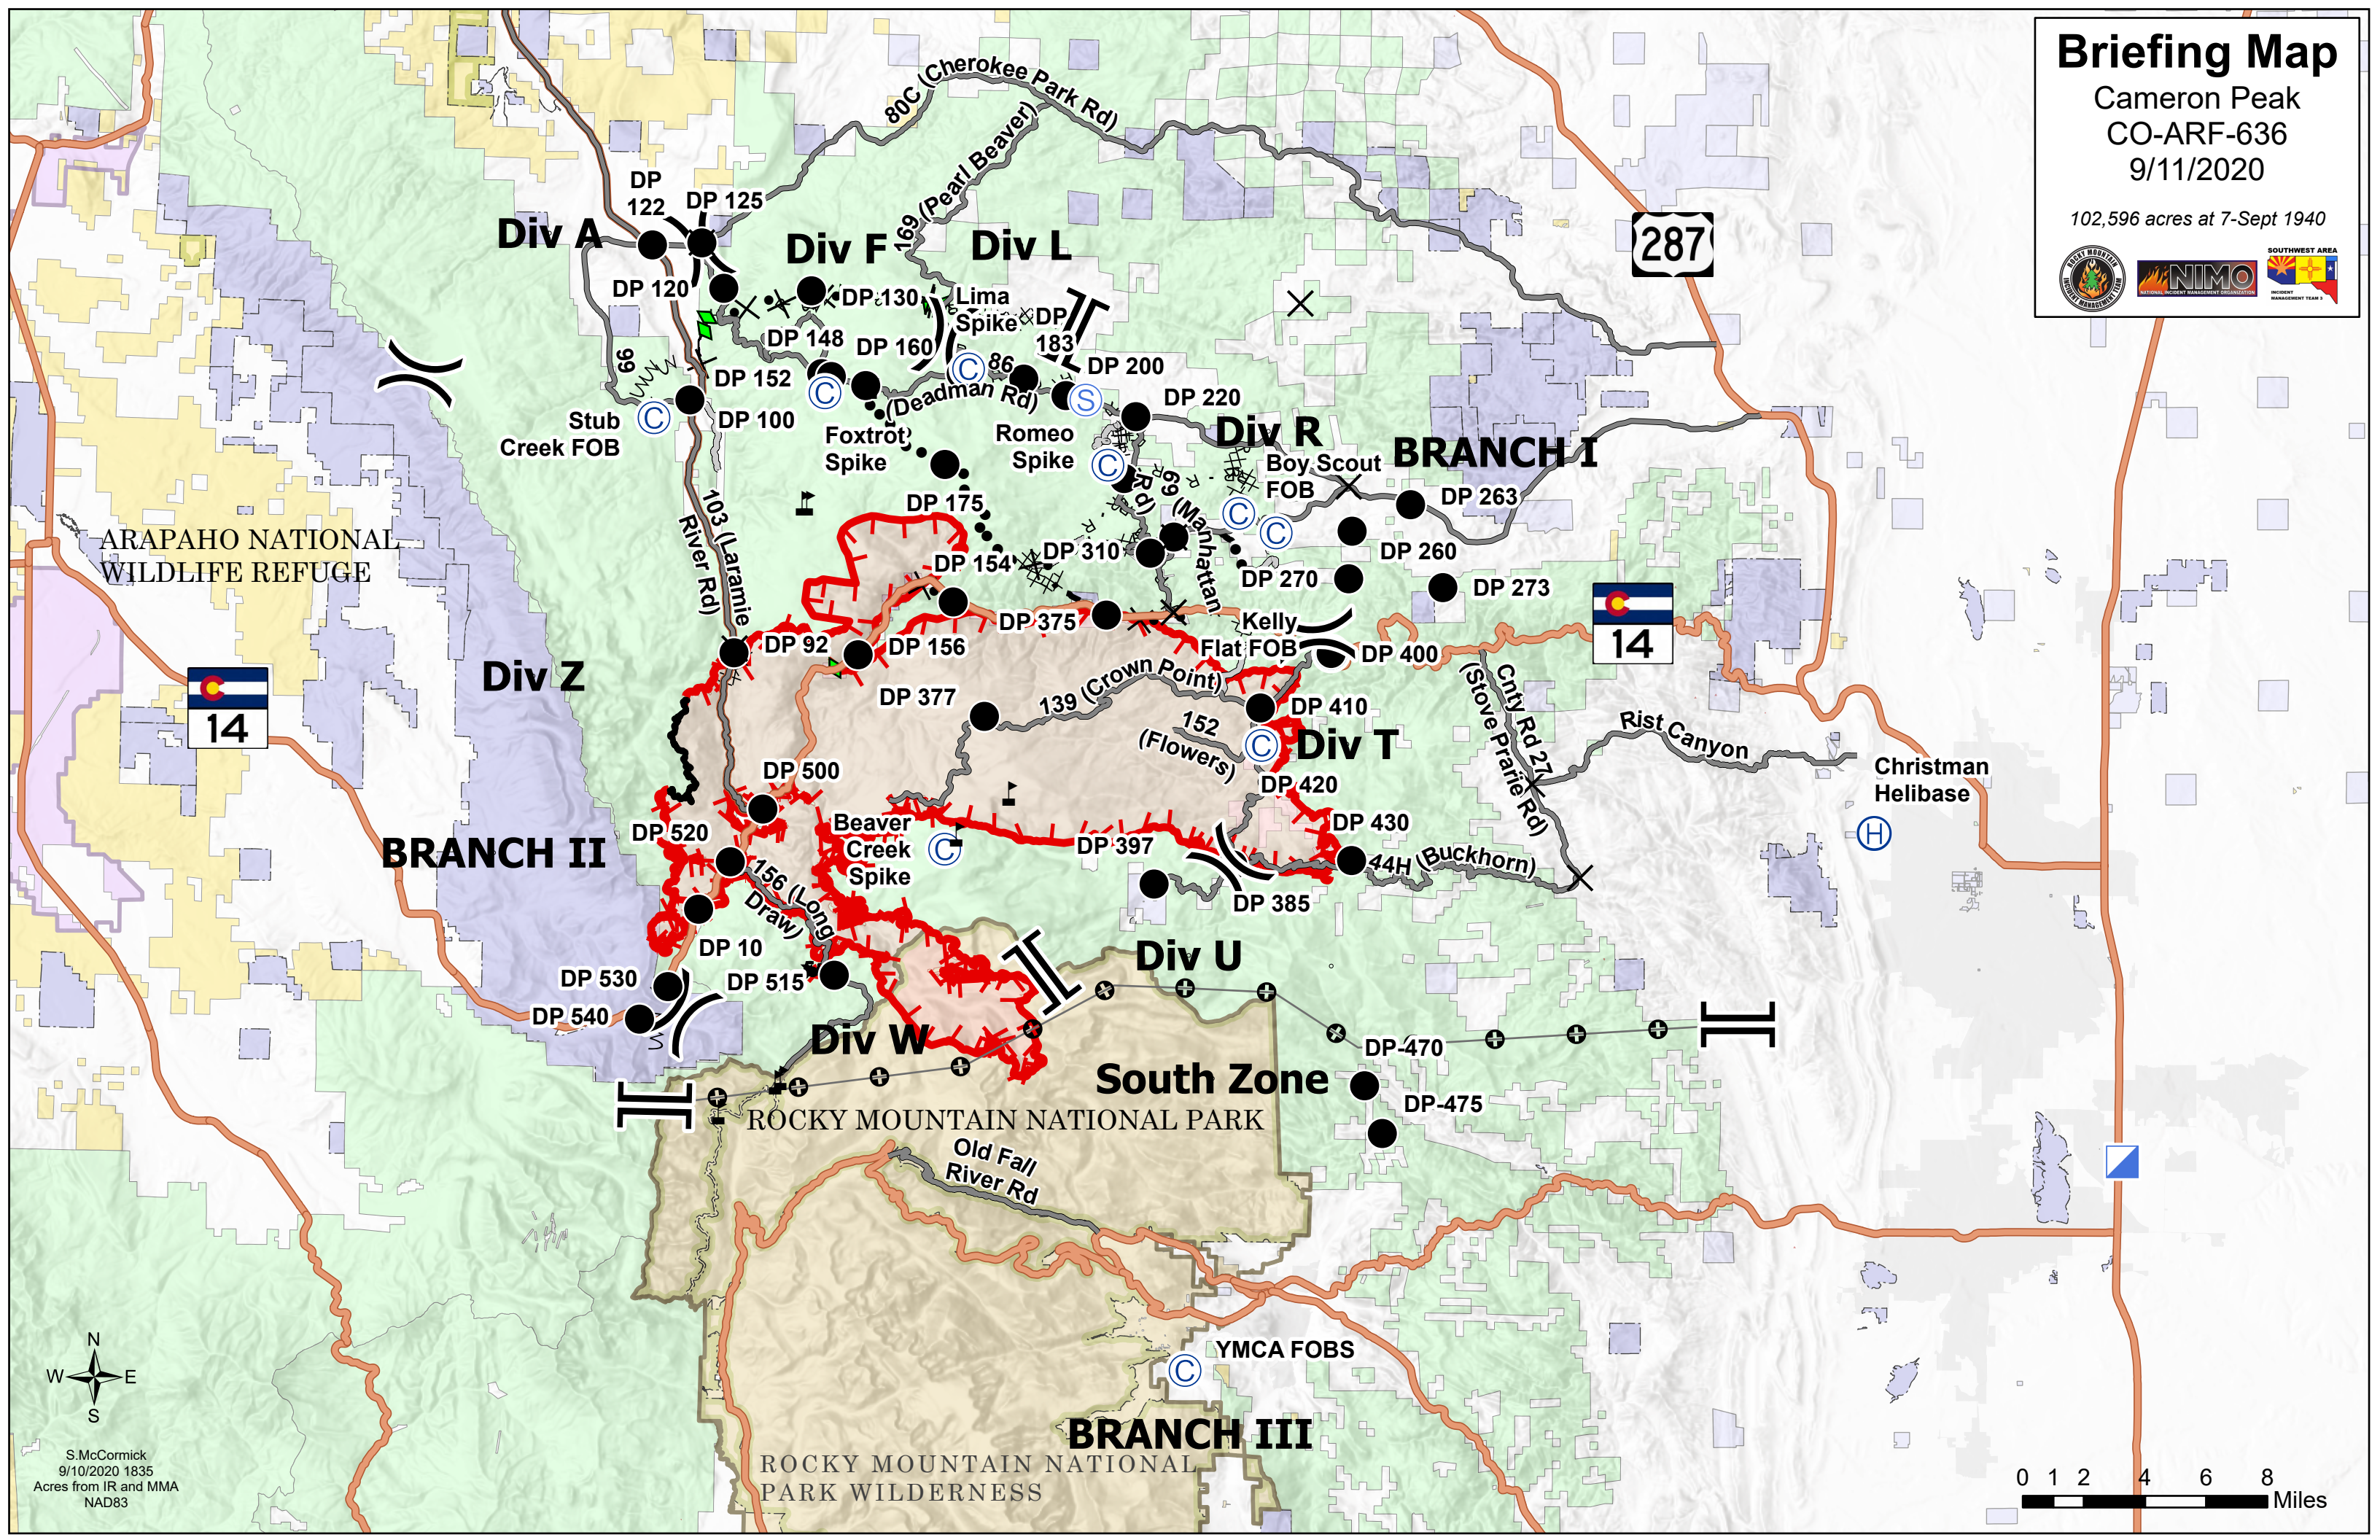

# Briefing Map

Cameron Peak  
CO-ARF-636  
9/11/2020

102,596 acres at 7-Sept 1940

ARAPAHO NATIONAL WILDLIFE REFUGE

S.McCormick  
9/10/2020 1835  
Acres from IR and MMA  
NAD83