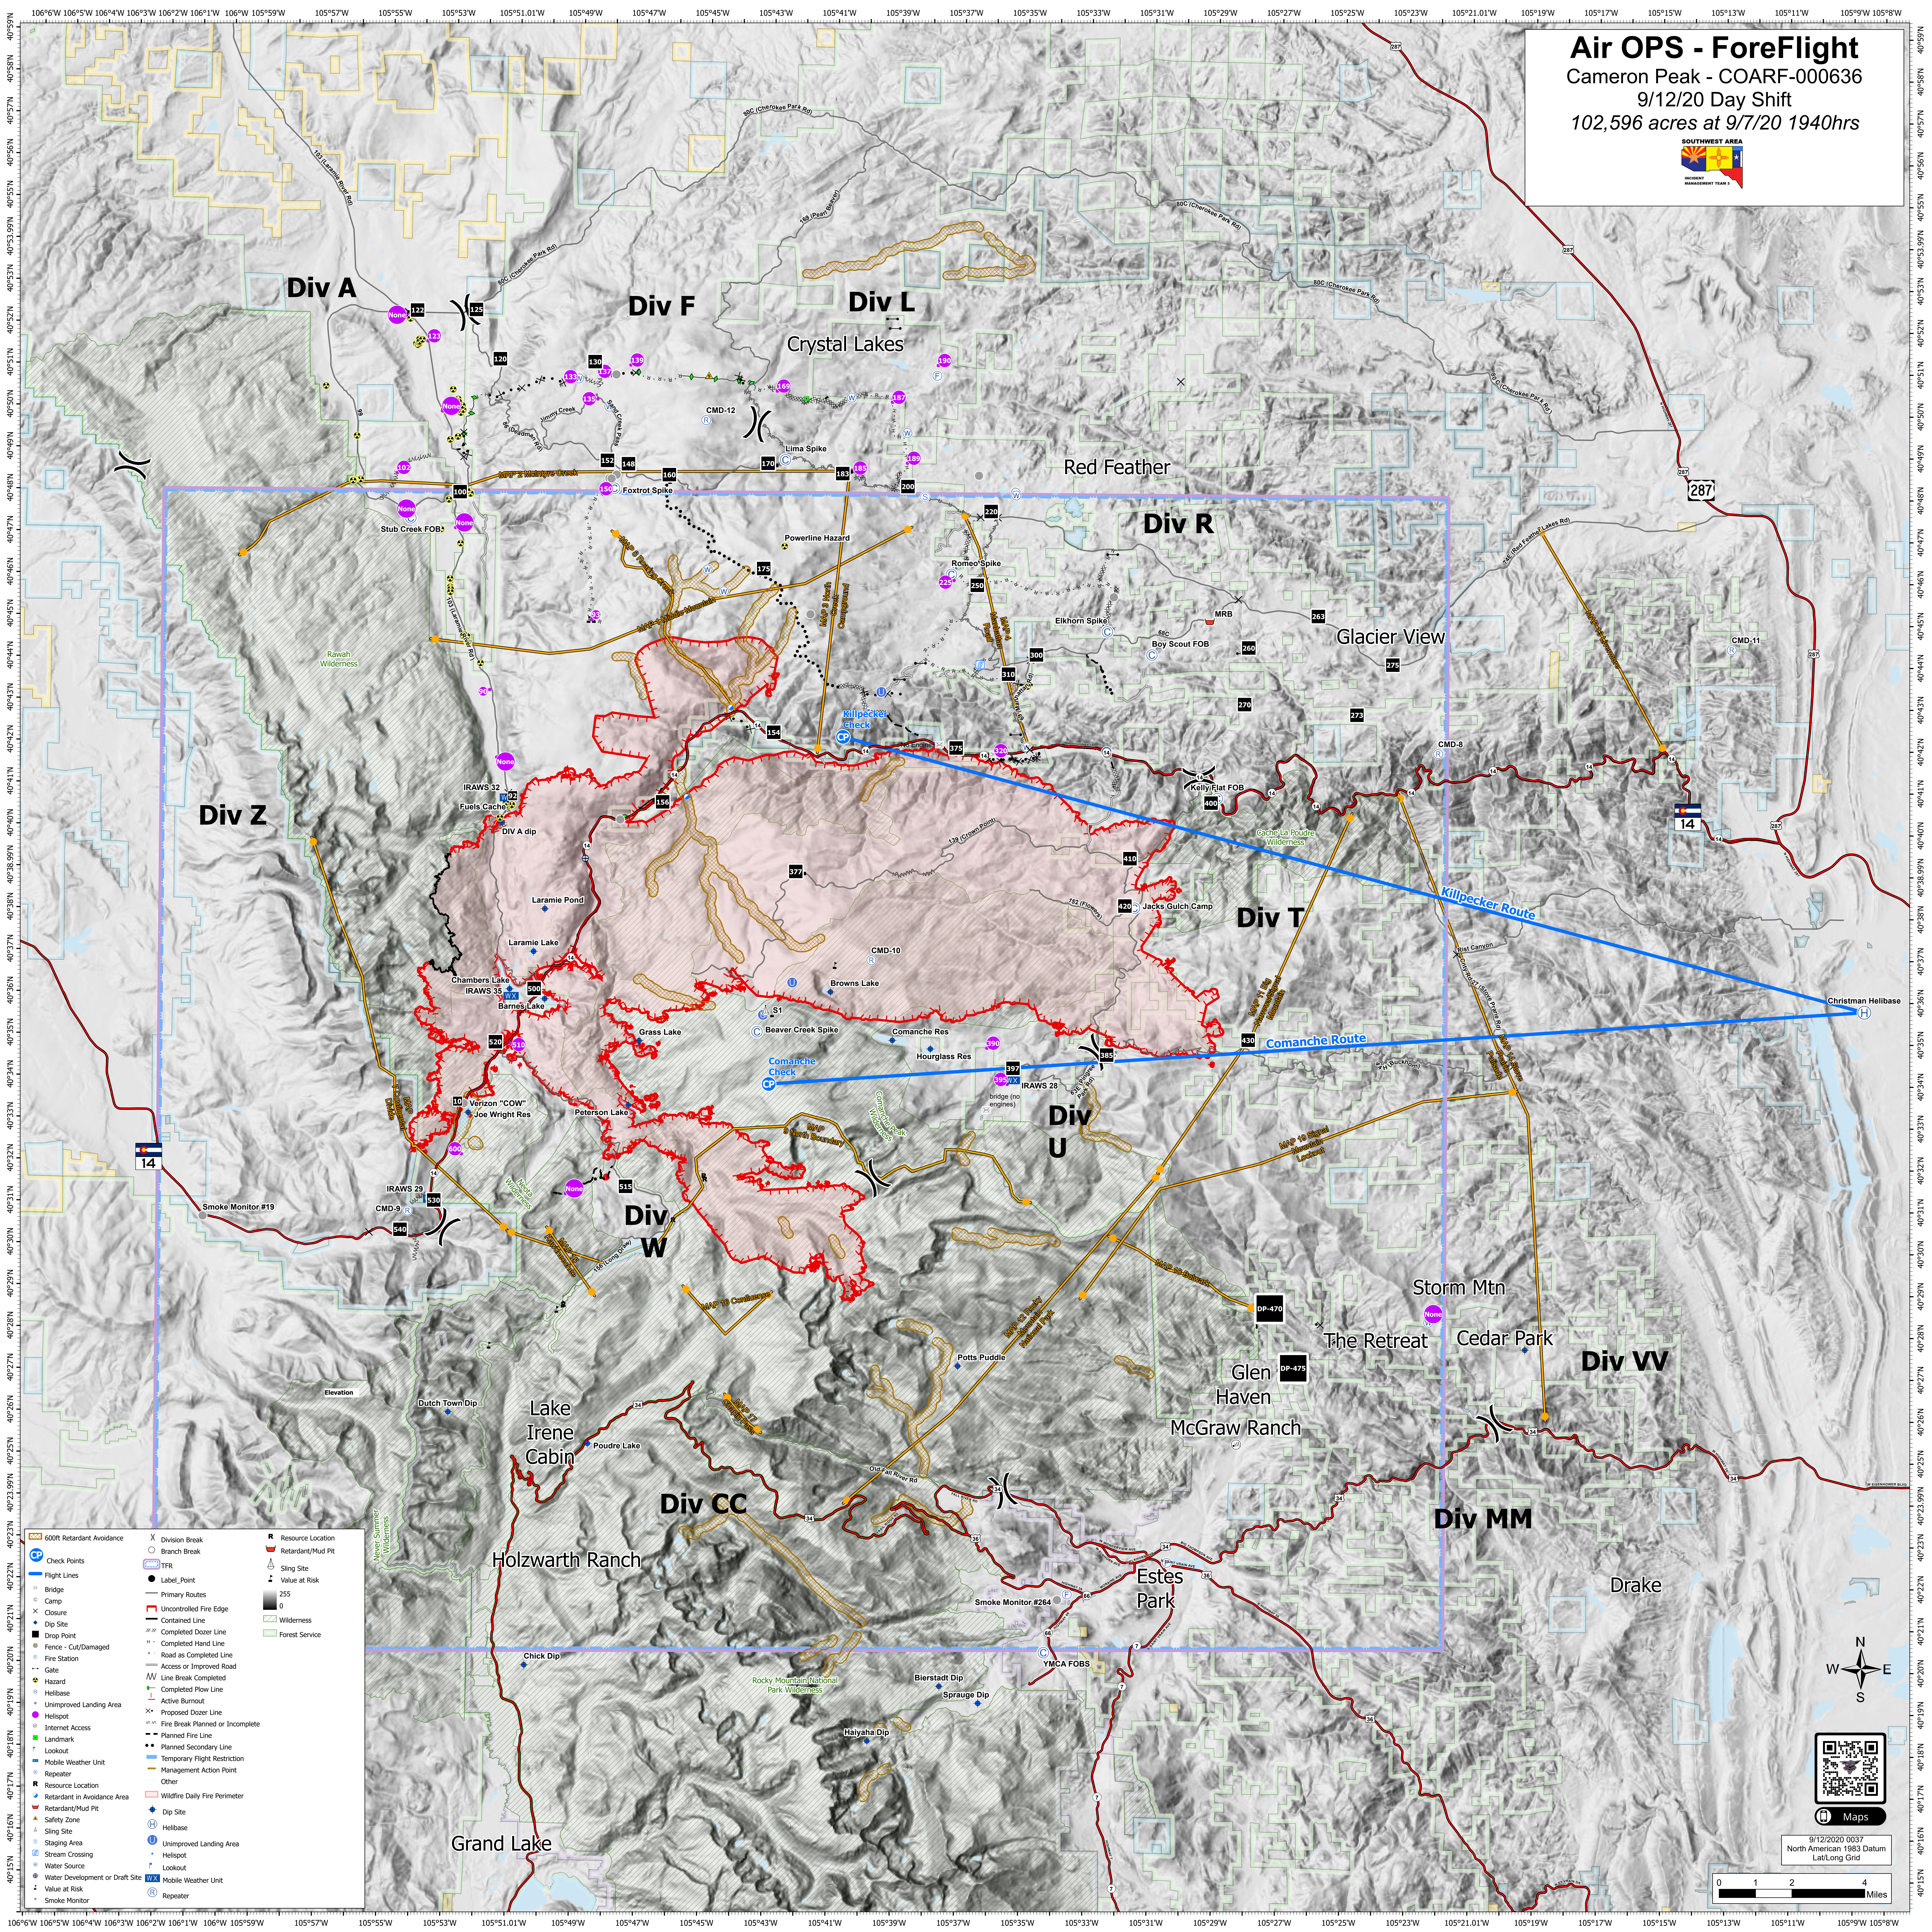

Air OPS - ForeFlight

Cameron Peak - COARF-000636
9/12/20 Day Shift
102,596 acres as 9/7/20 1940hrs

9/12/2020 0037
North American 1983 Datum
Lat/Long Grid