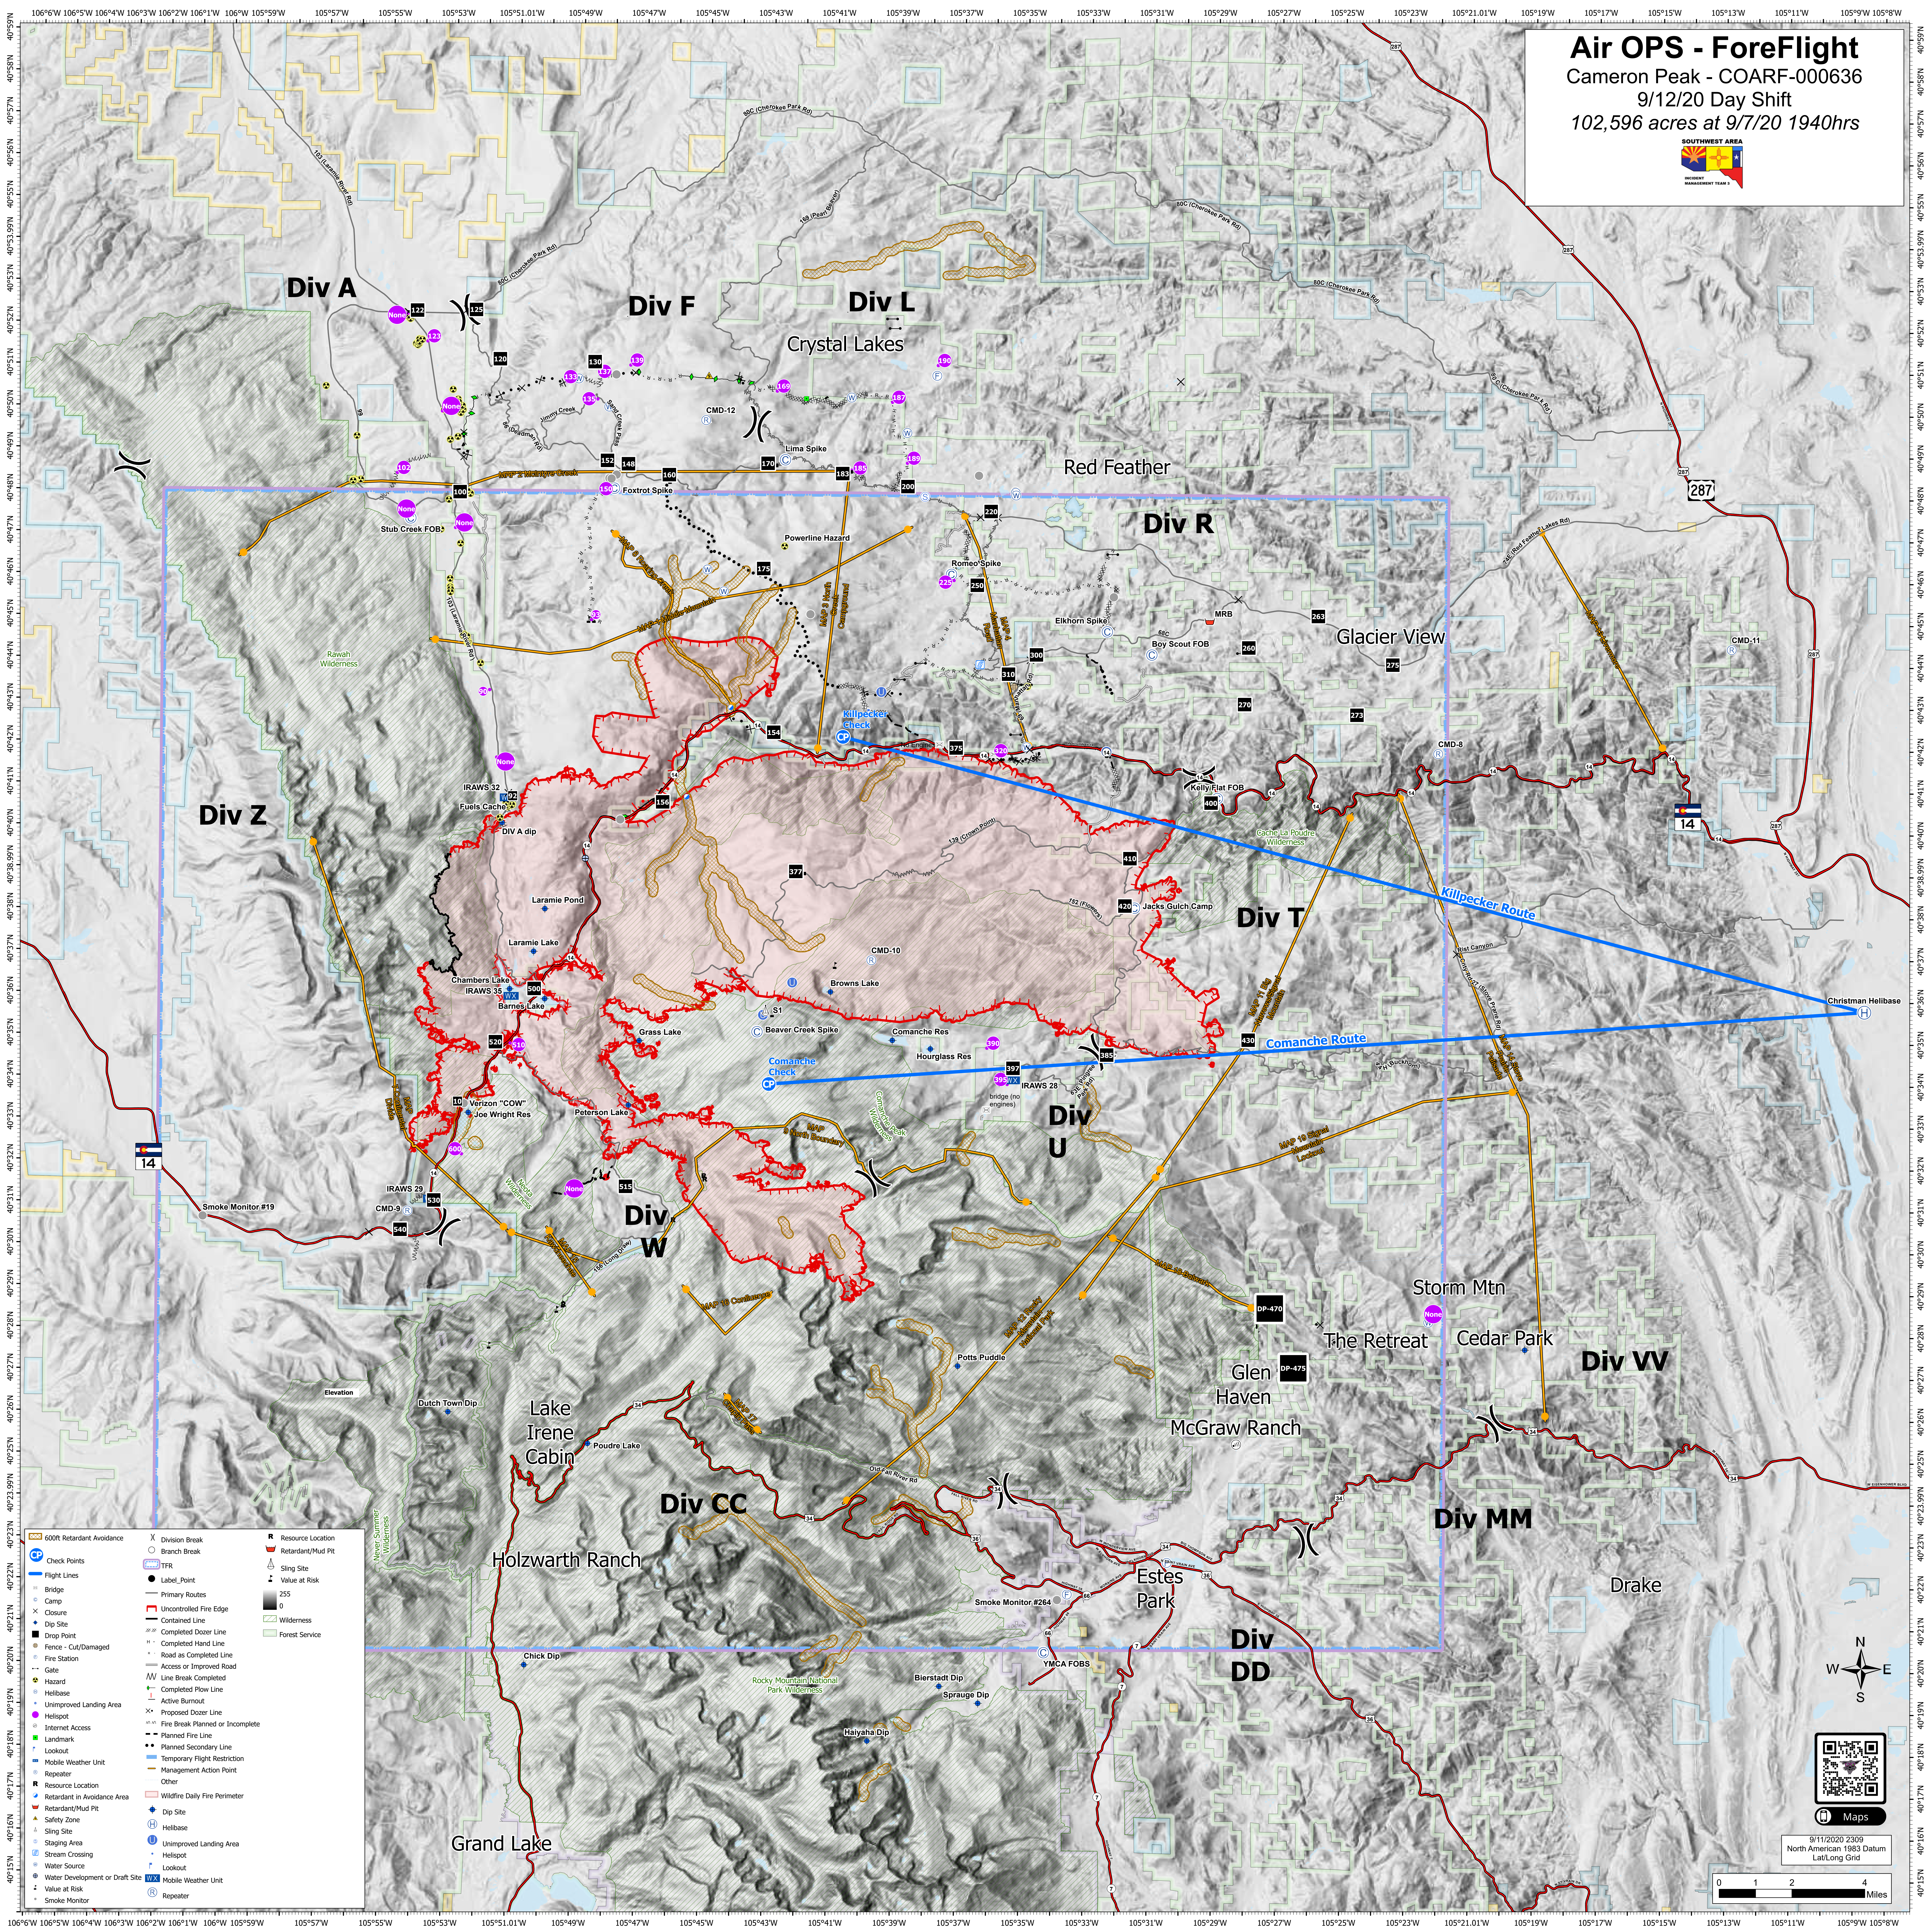

Air OPS - ForeFlight

Cameron Peak - COARF-000636
9/12/20 Day Shift
102,596 acres as 9/7/20 1940hrs

0 1 2 4 Miles

9/11/2020 2309
North American 1983 Datum
Lat/Long Grid