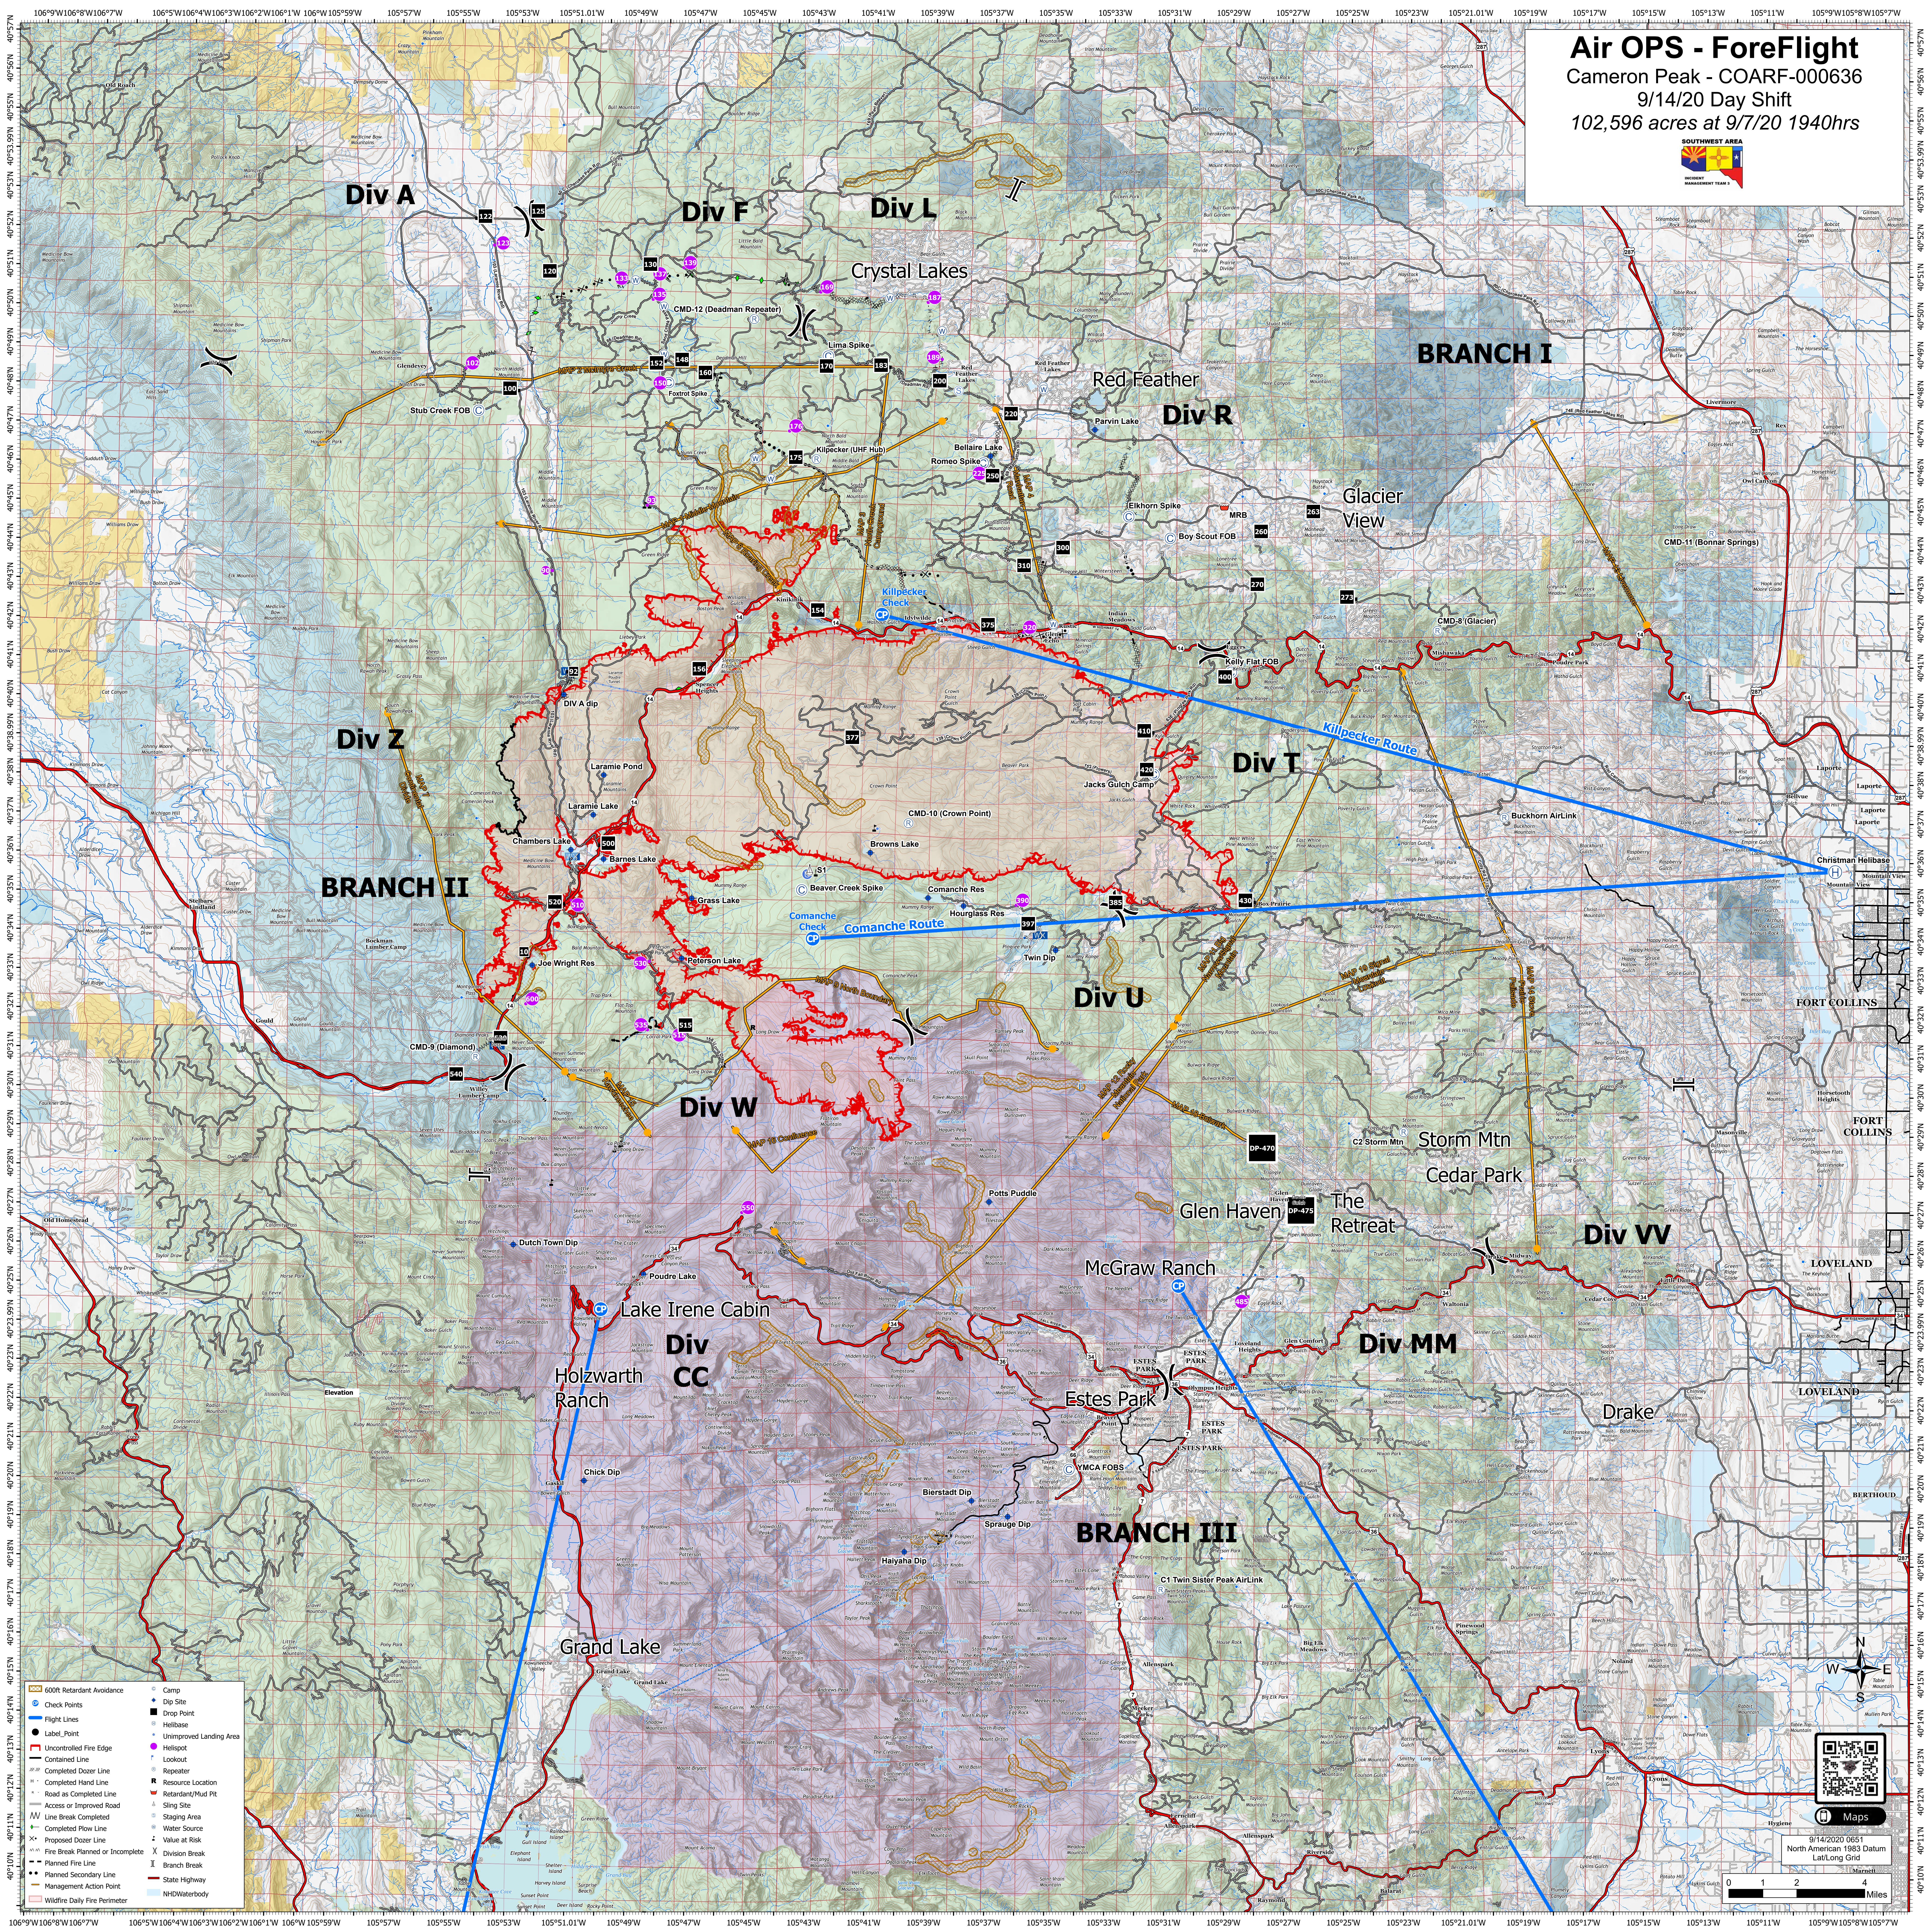

Air OPS - ForeFlight
 Cameron Peak - COARF-000636
 9/14/20 Day Shift
 102,596 acres as of 9/7/20 1940hrs

9/14/2020 0651
 North American 1983 Datum
 Lat/Long Grid

Maps