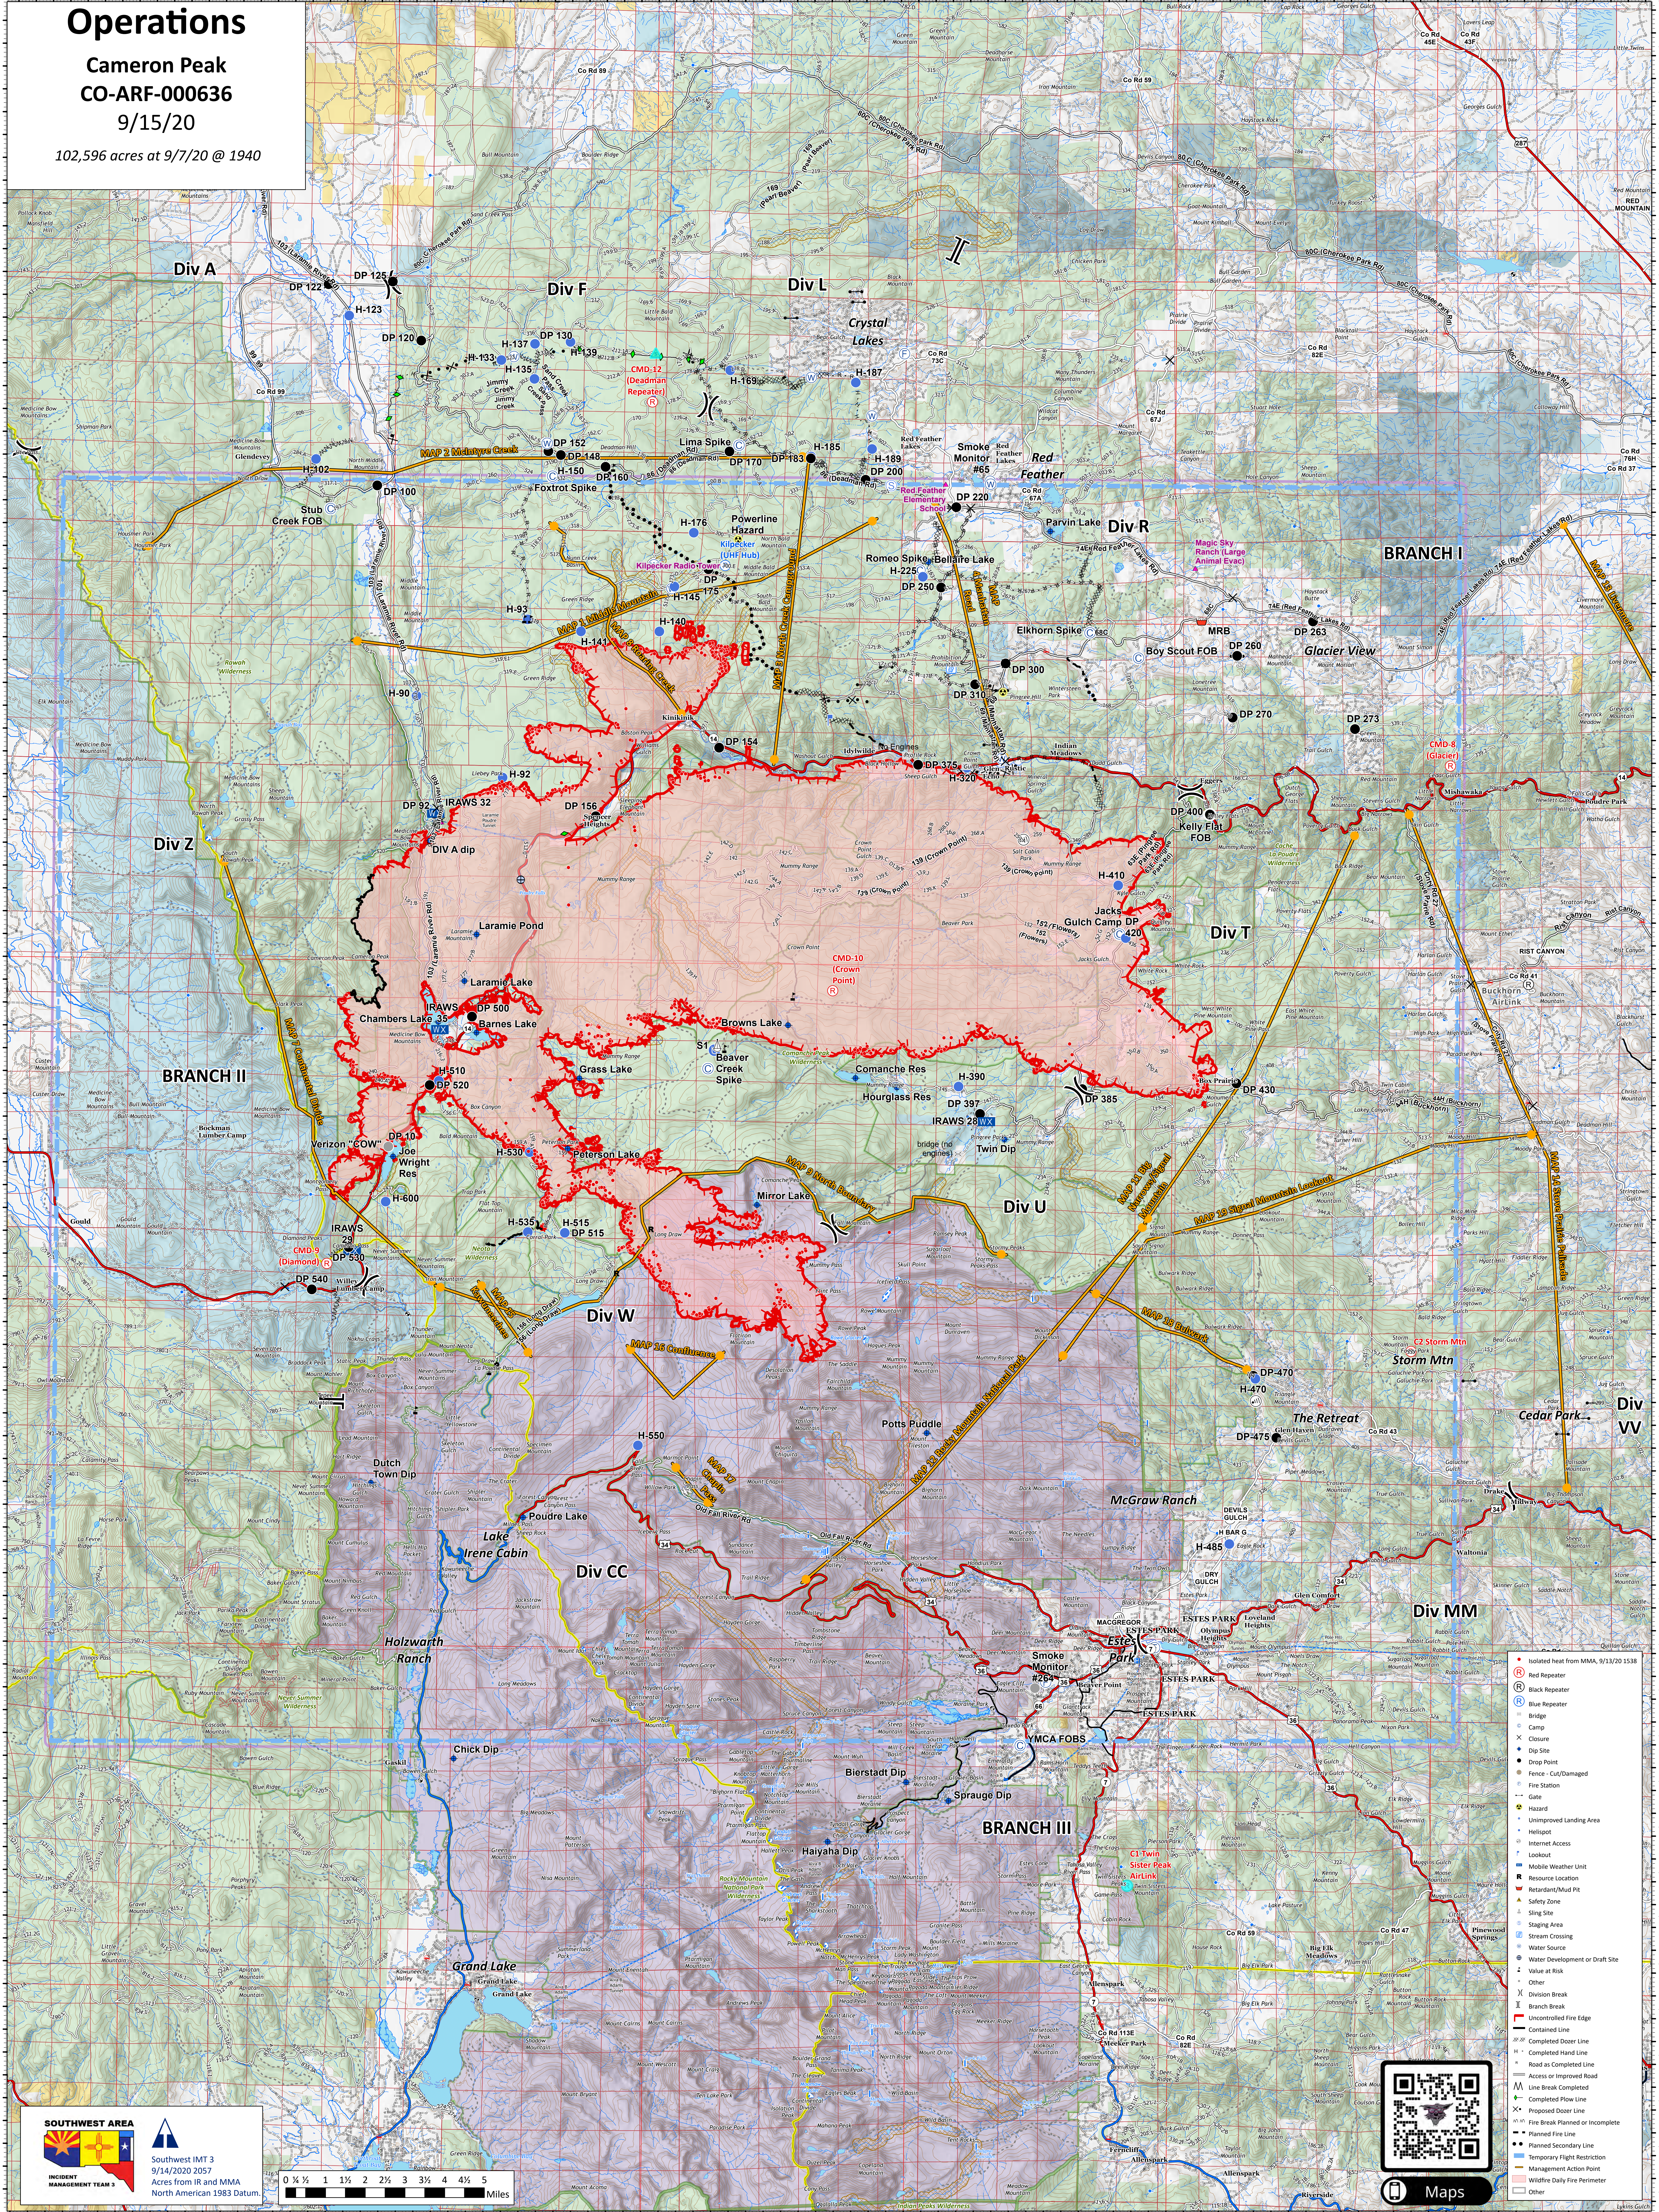

# Operations

Cameron Peak  
CO-ARF-000636

9/15/20

102,596 acres at 9/7/20 @ 1940

Southwest IMT 3  
9/14/2020 2057  
Acres from IR and MMA  
North American 1983 Datum.

Maps