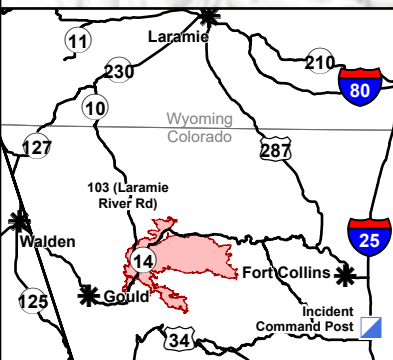

Road Closures

Cameron Peak
CO-ARF-000636
September 16, 2020

9 / 16 / 2020 1138

- ✖ Staffed by CDOT
- ✖ Staffed by Fire LE
- ✖ Staffed by National Guard
- ✖ Staffed by Larimer County SO
- Ⓢ Camp
- Ⓜ Helibase
- ▣ Incident Command Post
- Ⓢ Staging Area
- ▭ Wildfire Daily Fire Perimeter
- ▬ Contained Line
- Ⓜ Area Repeater Coverage
- ▬ Highway
- ▬ County Road
- ▬ Other Road

USFS Ranger Station

Incident Command Post (Embassy Suites Loveland)