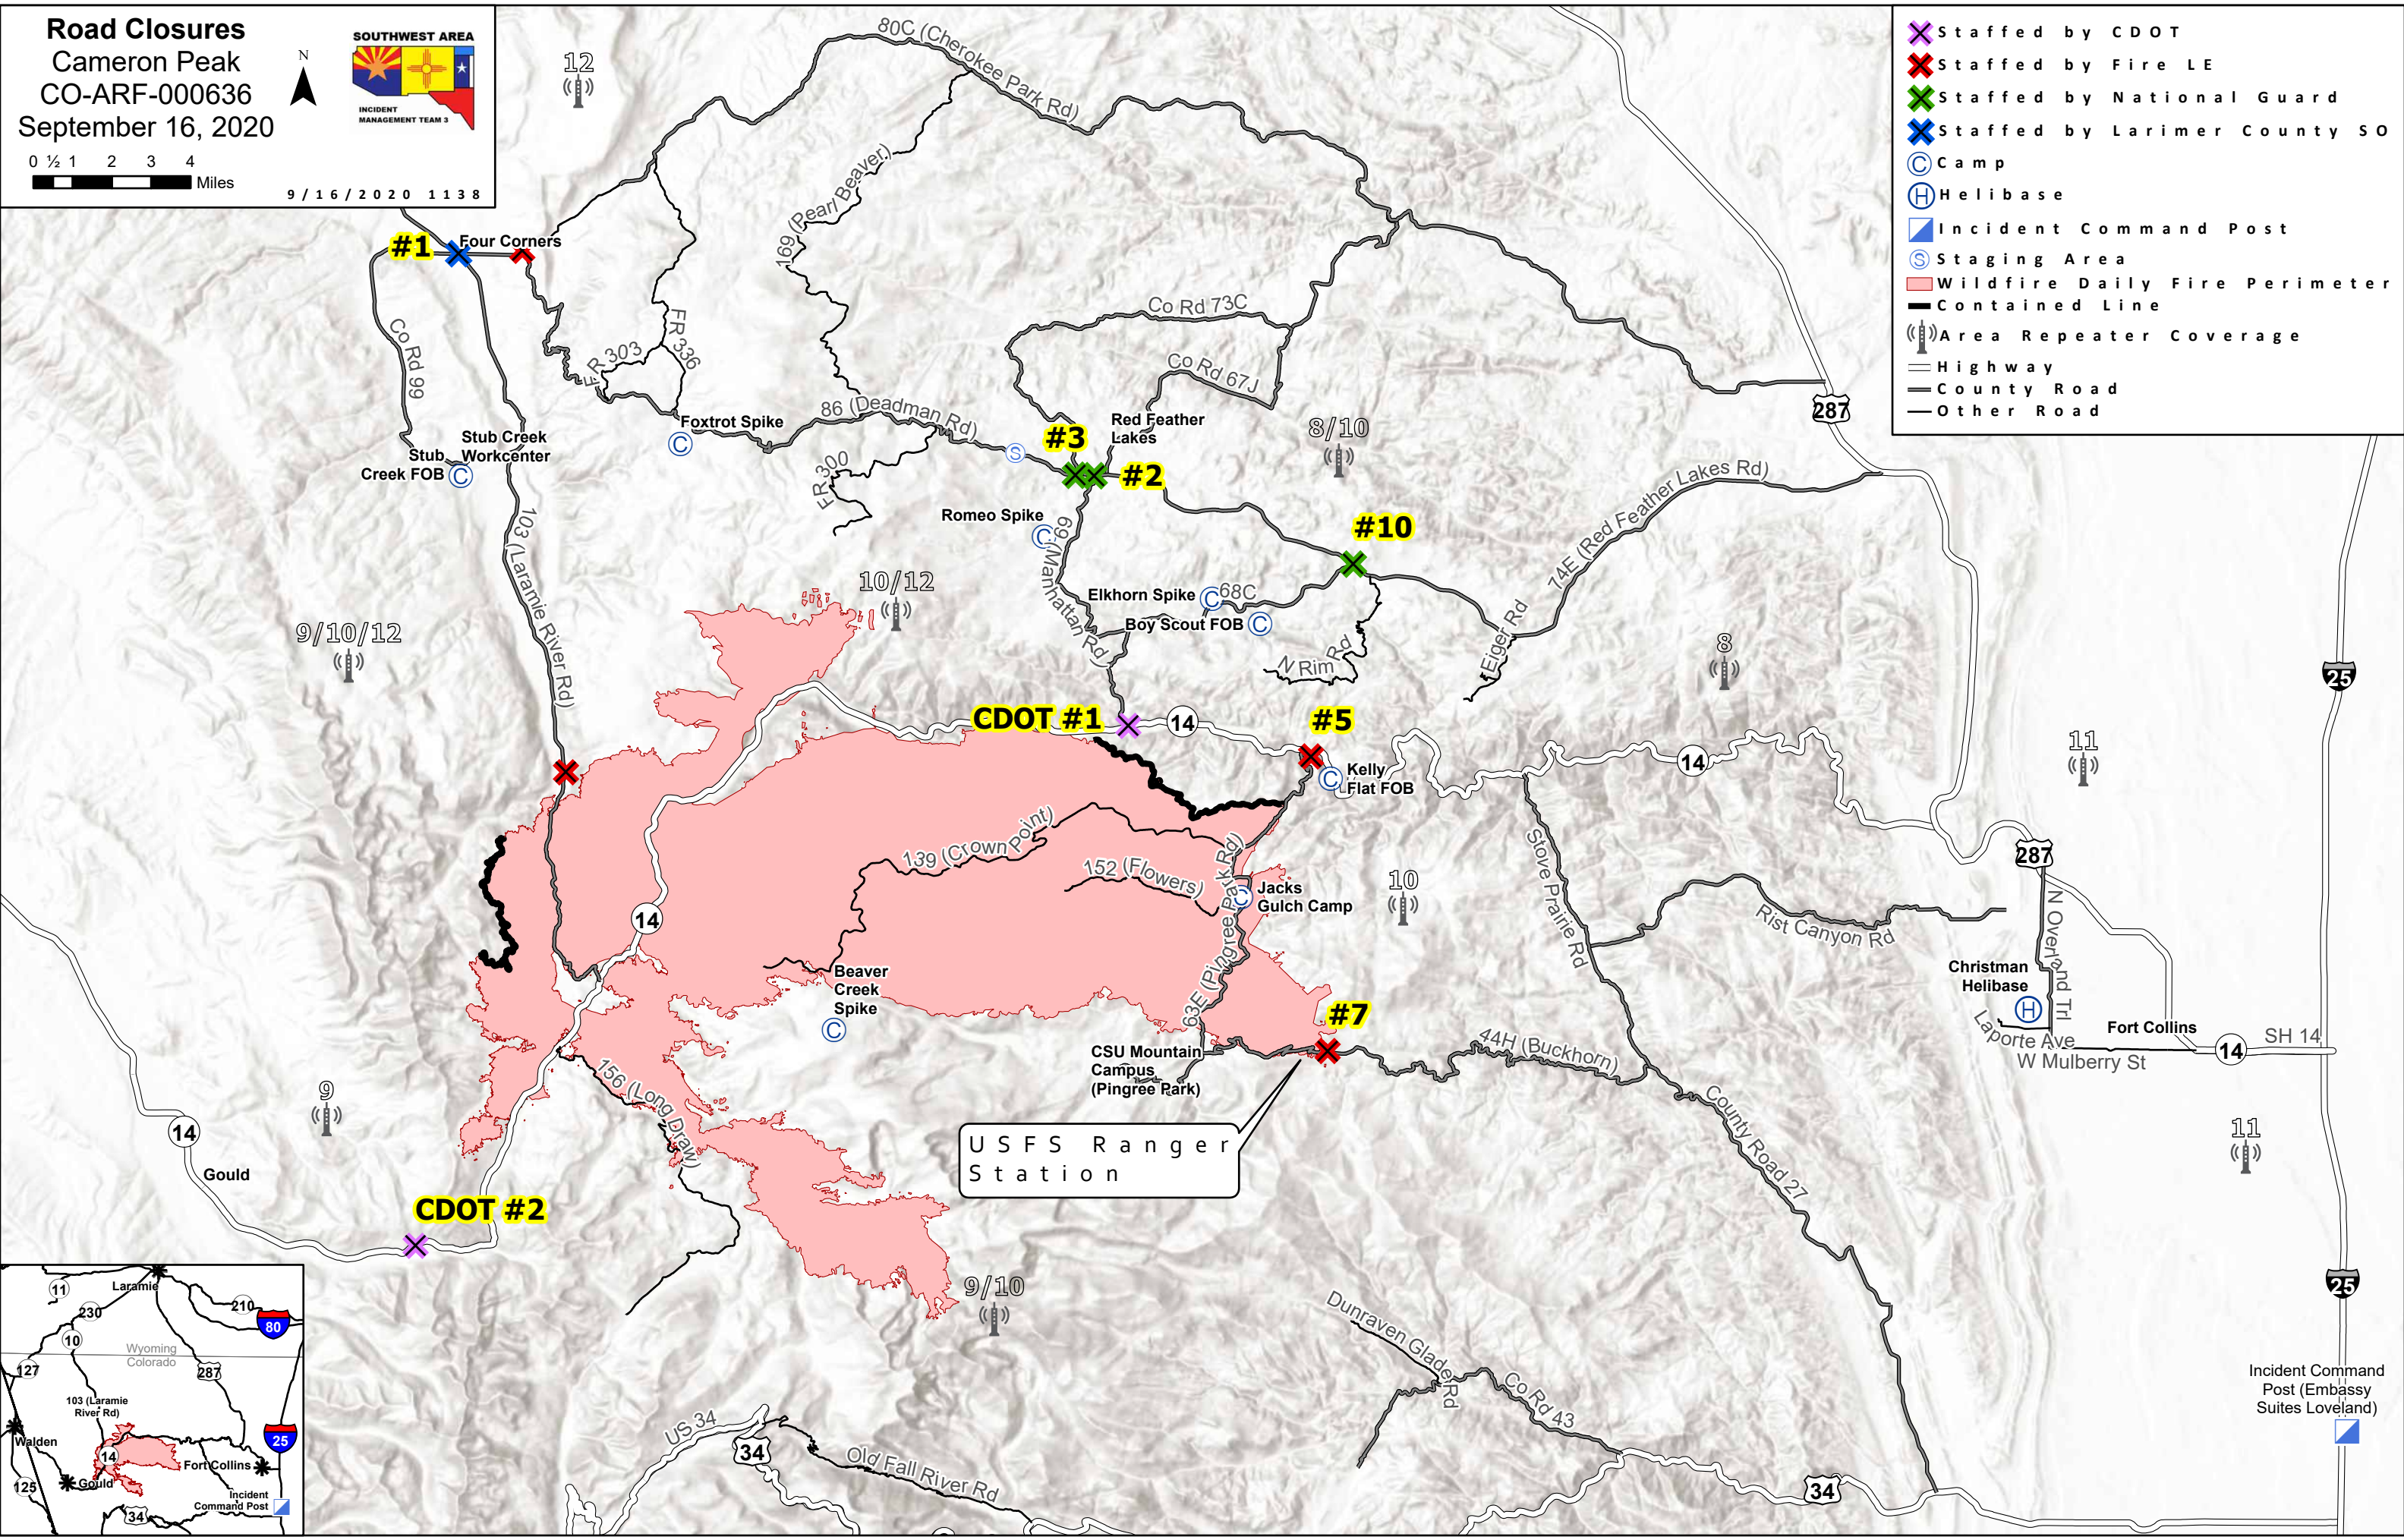

Road Closures

Cameron Peak
CO-ARF-000636
September 16, 2020

9 / 16 / 2020 1138

- ✖ Staffed by CDOT
- ✖ Staffed by Fire LE
- ✖ Staffed by National Guard
- ✖ Staffed by Larimer County SO
- Ⓢ Camp
- Ⓜ Helibase
- ▣ Incident Command Post
- Ⓢ Staging Area
- ▭ Wildfire Daily Fire Perimeter
- ▬ Contained Line
- Ⓜ Area Repeater Coverage
- ▬ Highway
- ▬ County Road
- ▬ Other Road

USFS Ranger Station

Incident Command Post (Embassy Suites Loveland)