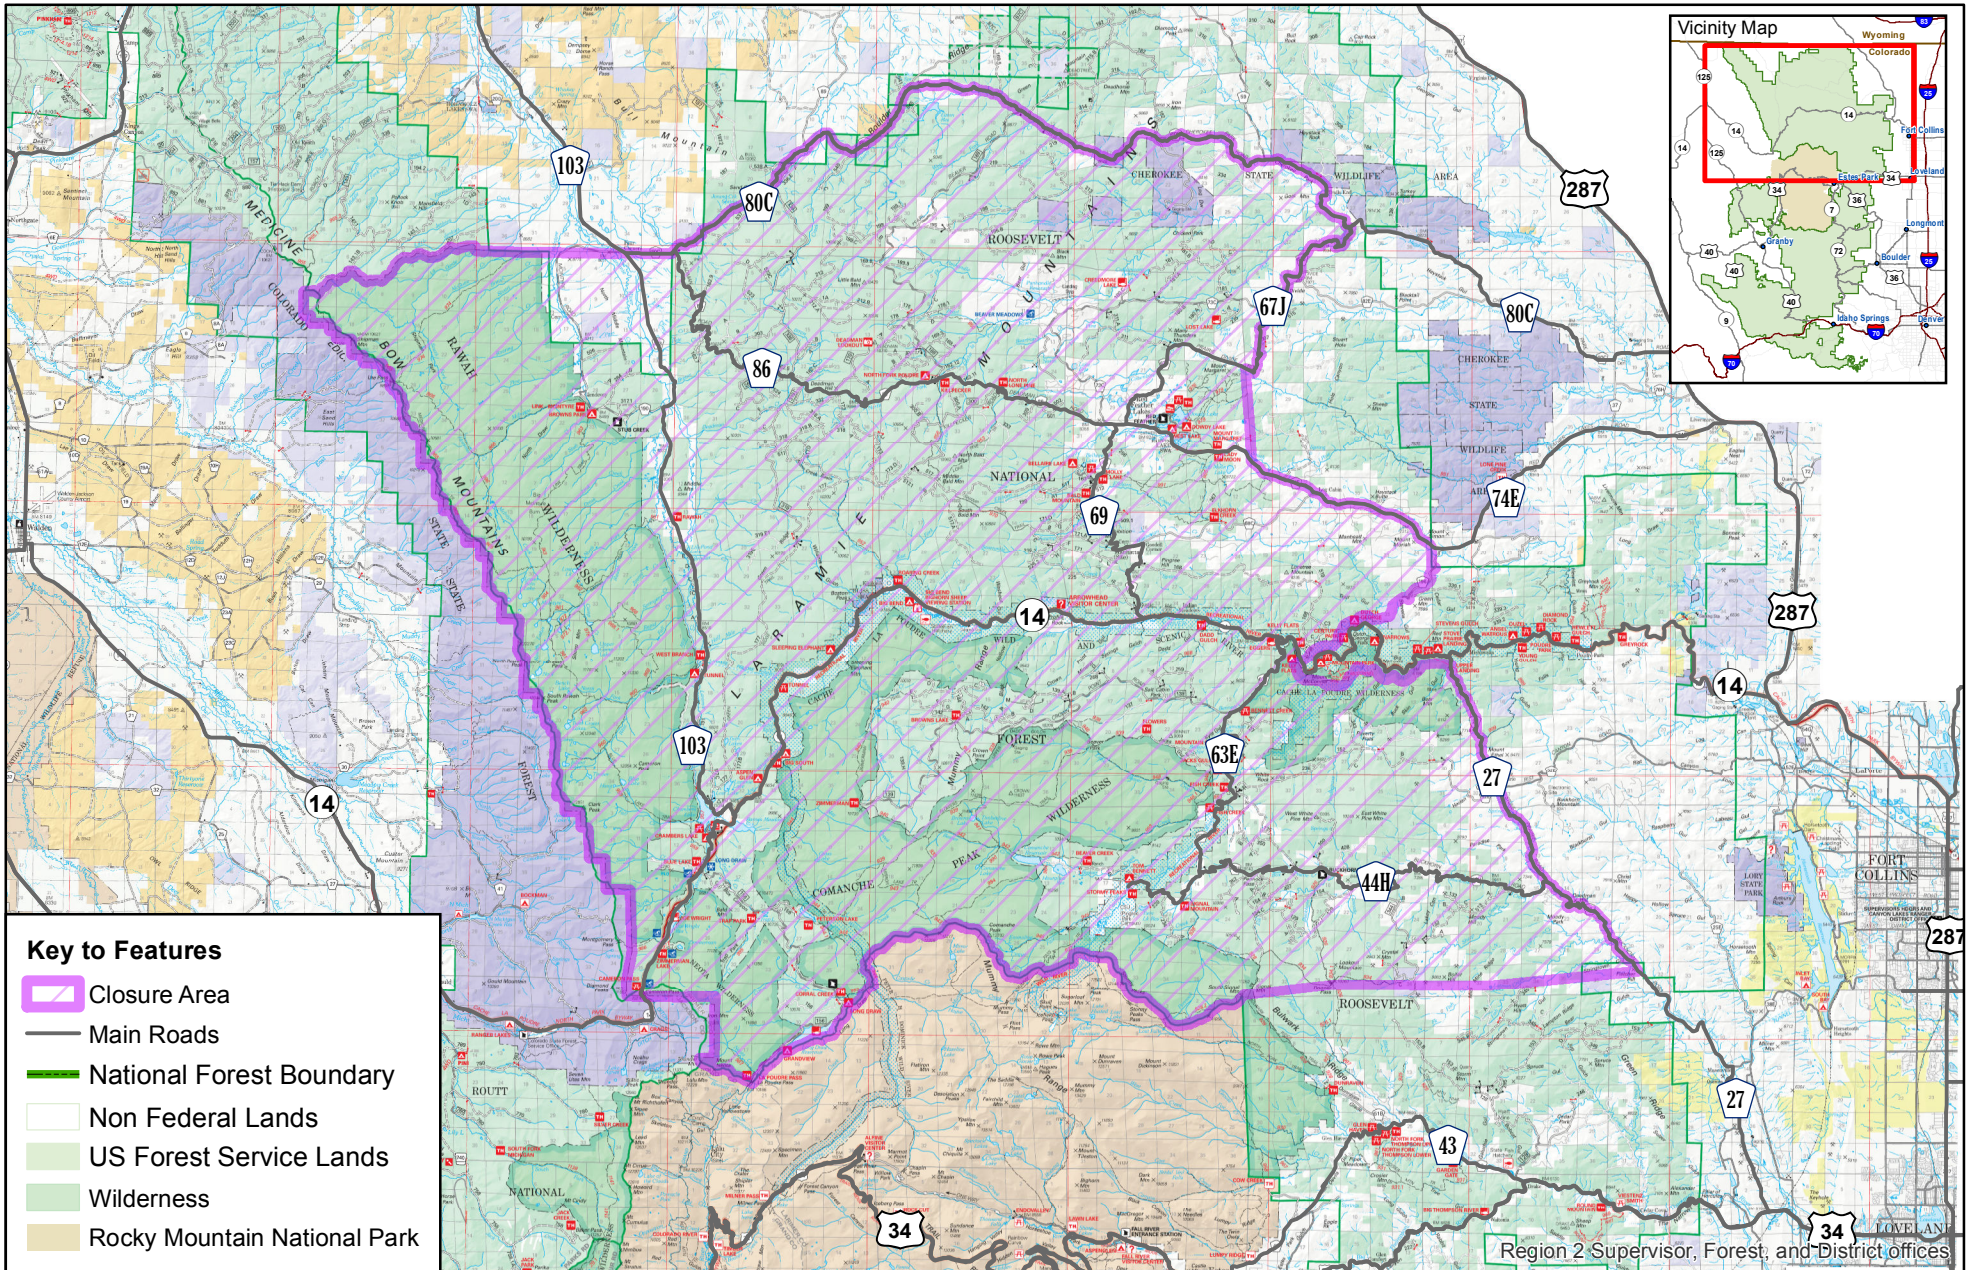

Arapaho and Roosevelt National Forests

Exhibit A (Applies to National Forest System Lands Only)

Order # ARP-CLRD-2020-05

Disclaimer: This map is for display purposes only and not for navigation. The Forest Service reserves the right to correct, update, modify or replace GIS products without notification. The Forest Service uses the most current and complete data it has available. GIS data and product accuracy may vary. For more information, contact the Arapaho Roosevelt National Forests and Pawnee National Grassland Supervisor's Office 2150 Centre Ft Collins, CO 80526 970-295-6600.

Date: 9/17/2020