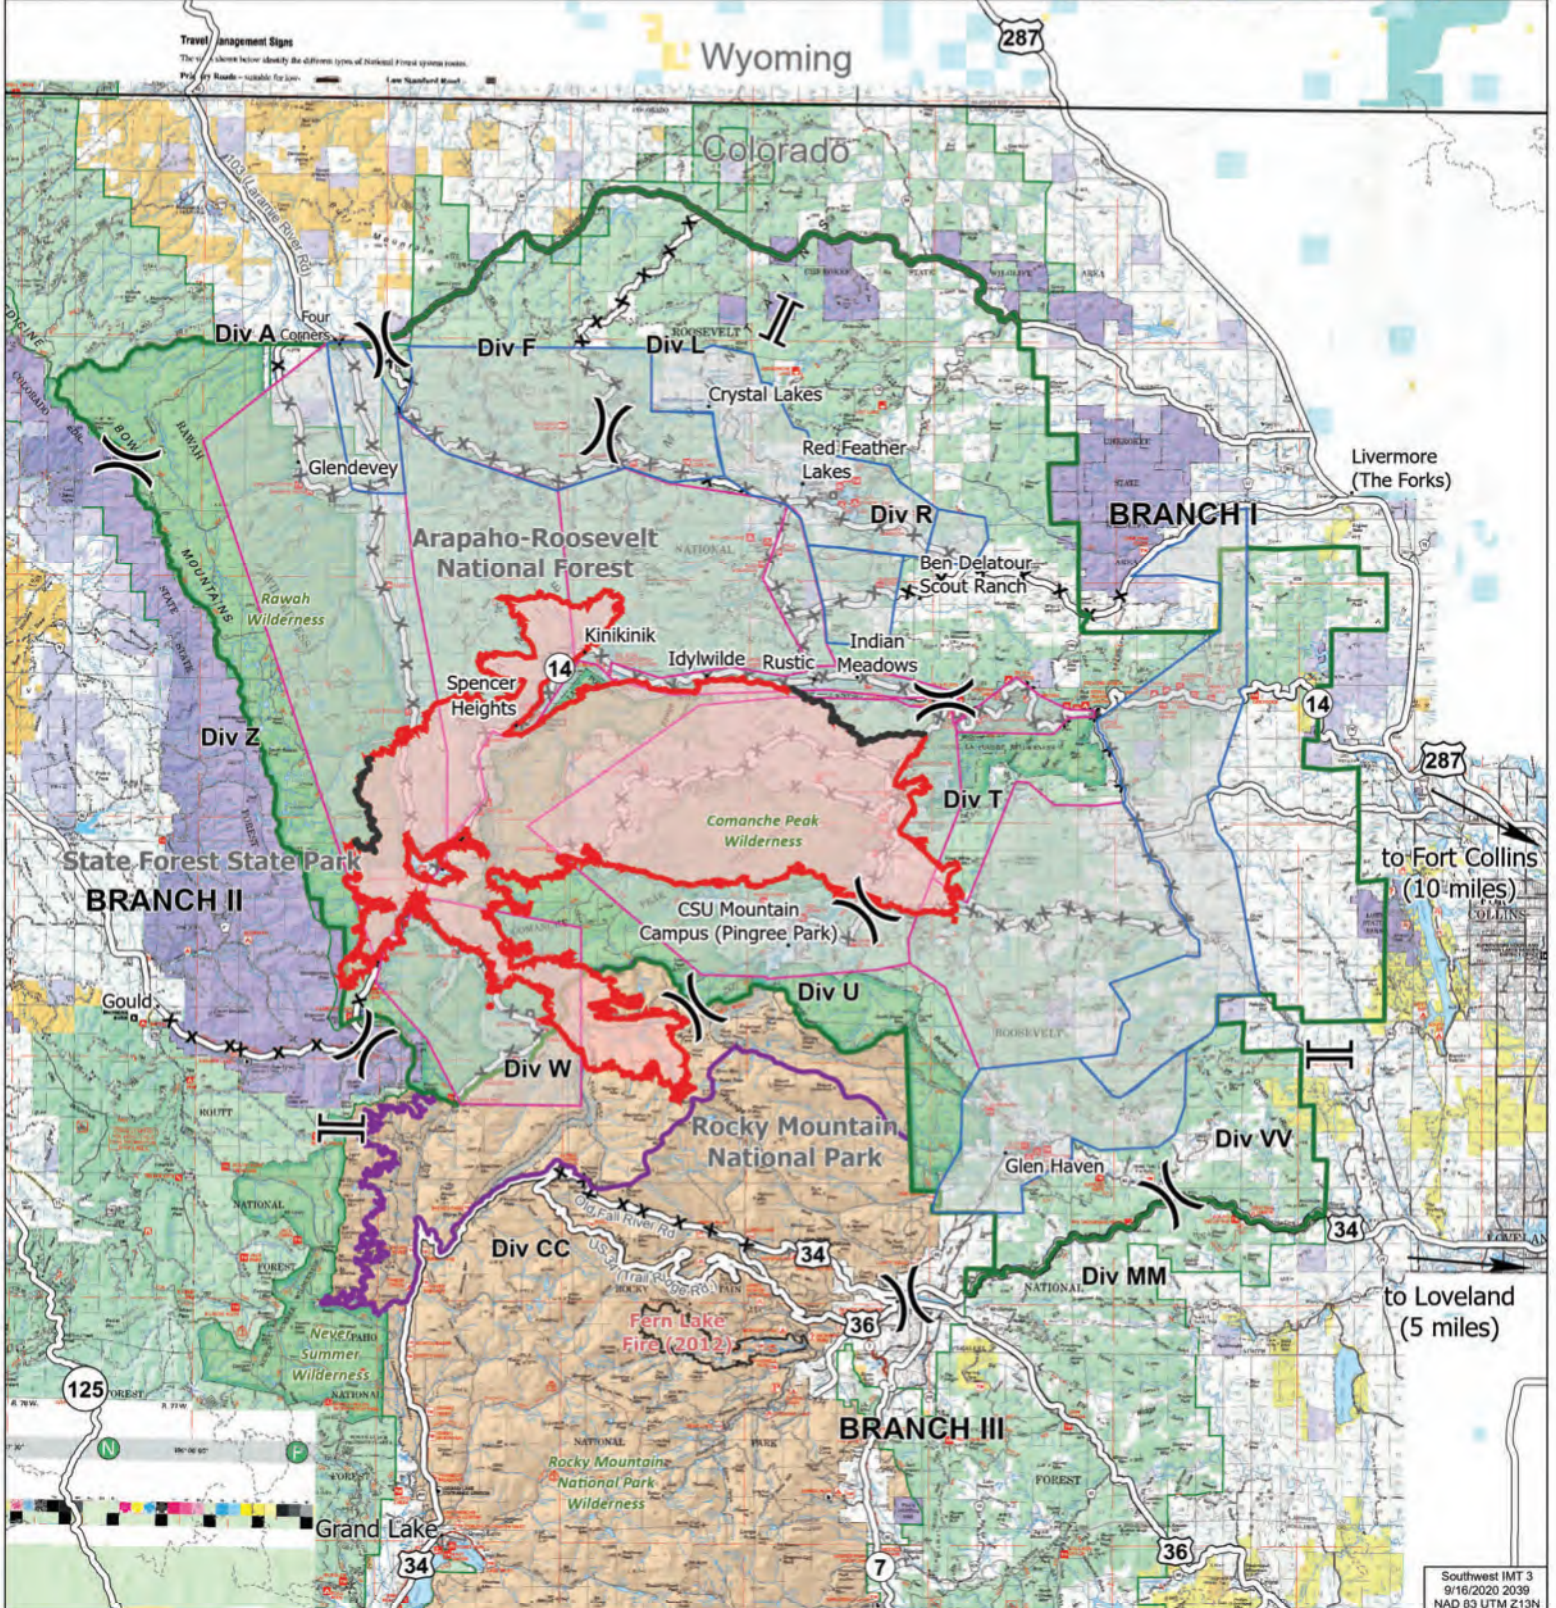

# Public Information Cameron Peak

CO-ARF-000636

9/17/2020

IR 9/7/20 @ 1940

102,596 acres

8% contained

- Cameron Peak Fire
- Cameron Peak Fire
- Contained Line
- Division Break
- Branch Break
- National Forest Closure Area
- National Park Closure Area
- Road Closure
- Primary Route
- Trail
- Mandatory Evacuation
- Voluntary Evacuation
- Fire History

## Vicinity Map

to Fort Collins  
(10 miles)

to Loveland  
(5 miles)