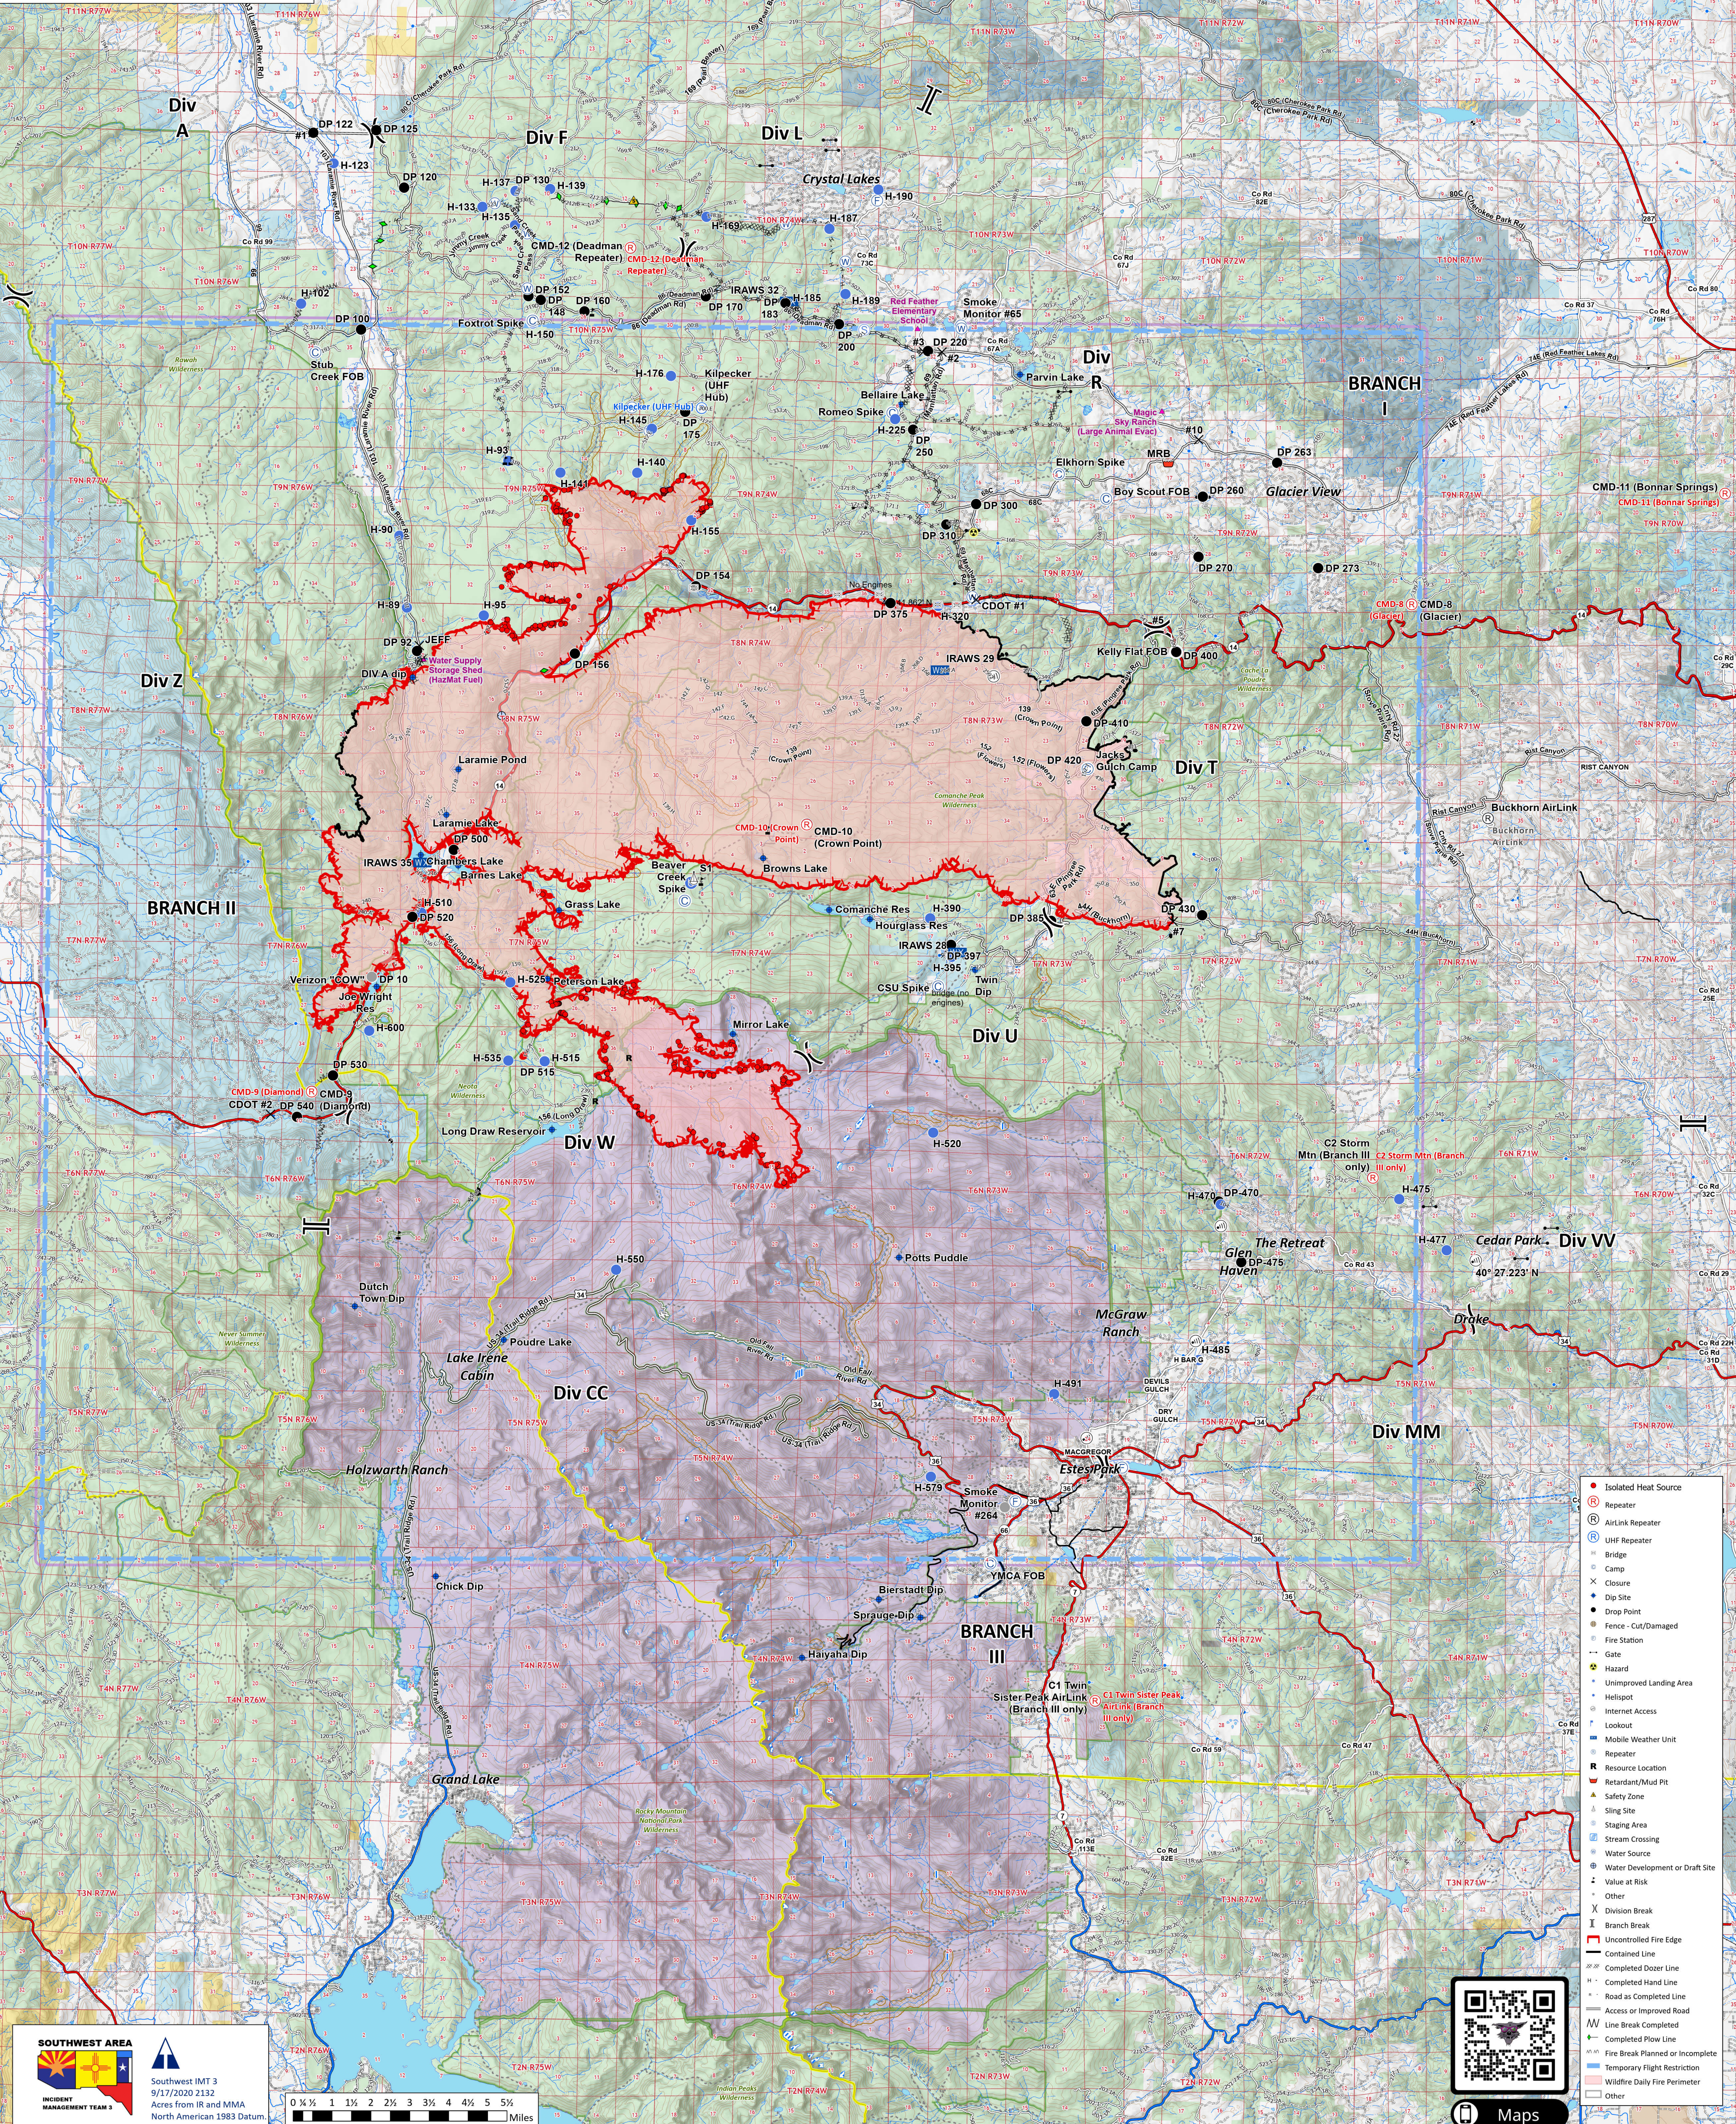

# Operations

Cameron Peak  
CO-ARF-000636

9/18/20

102,596 acres from 9/7/20 @ 1940 (MMA + IR)  
Latest IR: 102,525 acres at 9/17/20 @ 1629

**SOUTHWEST AREA**  
INCIDENT MANAGEMENT TEAM 3

Southwest IMT 3  
9/17/2020 2132  
Acres from IR and MMA  
North American 1983 Datum.

0 ¼ 1 1½ 2 2½ 3 3½ 4 4½ 5 5½  
Miles

Maps