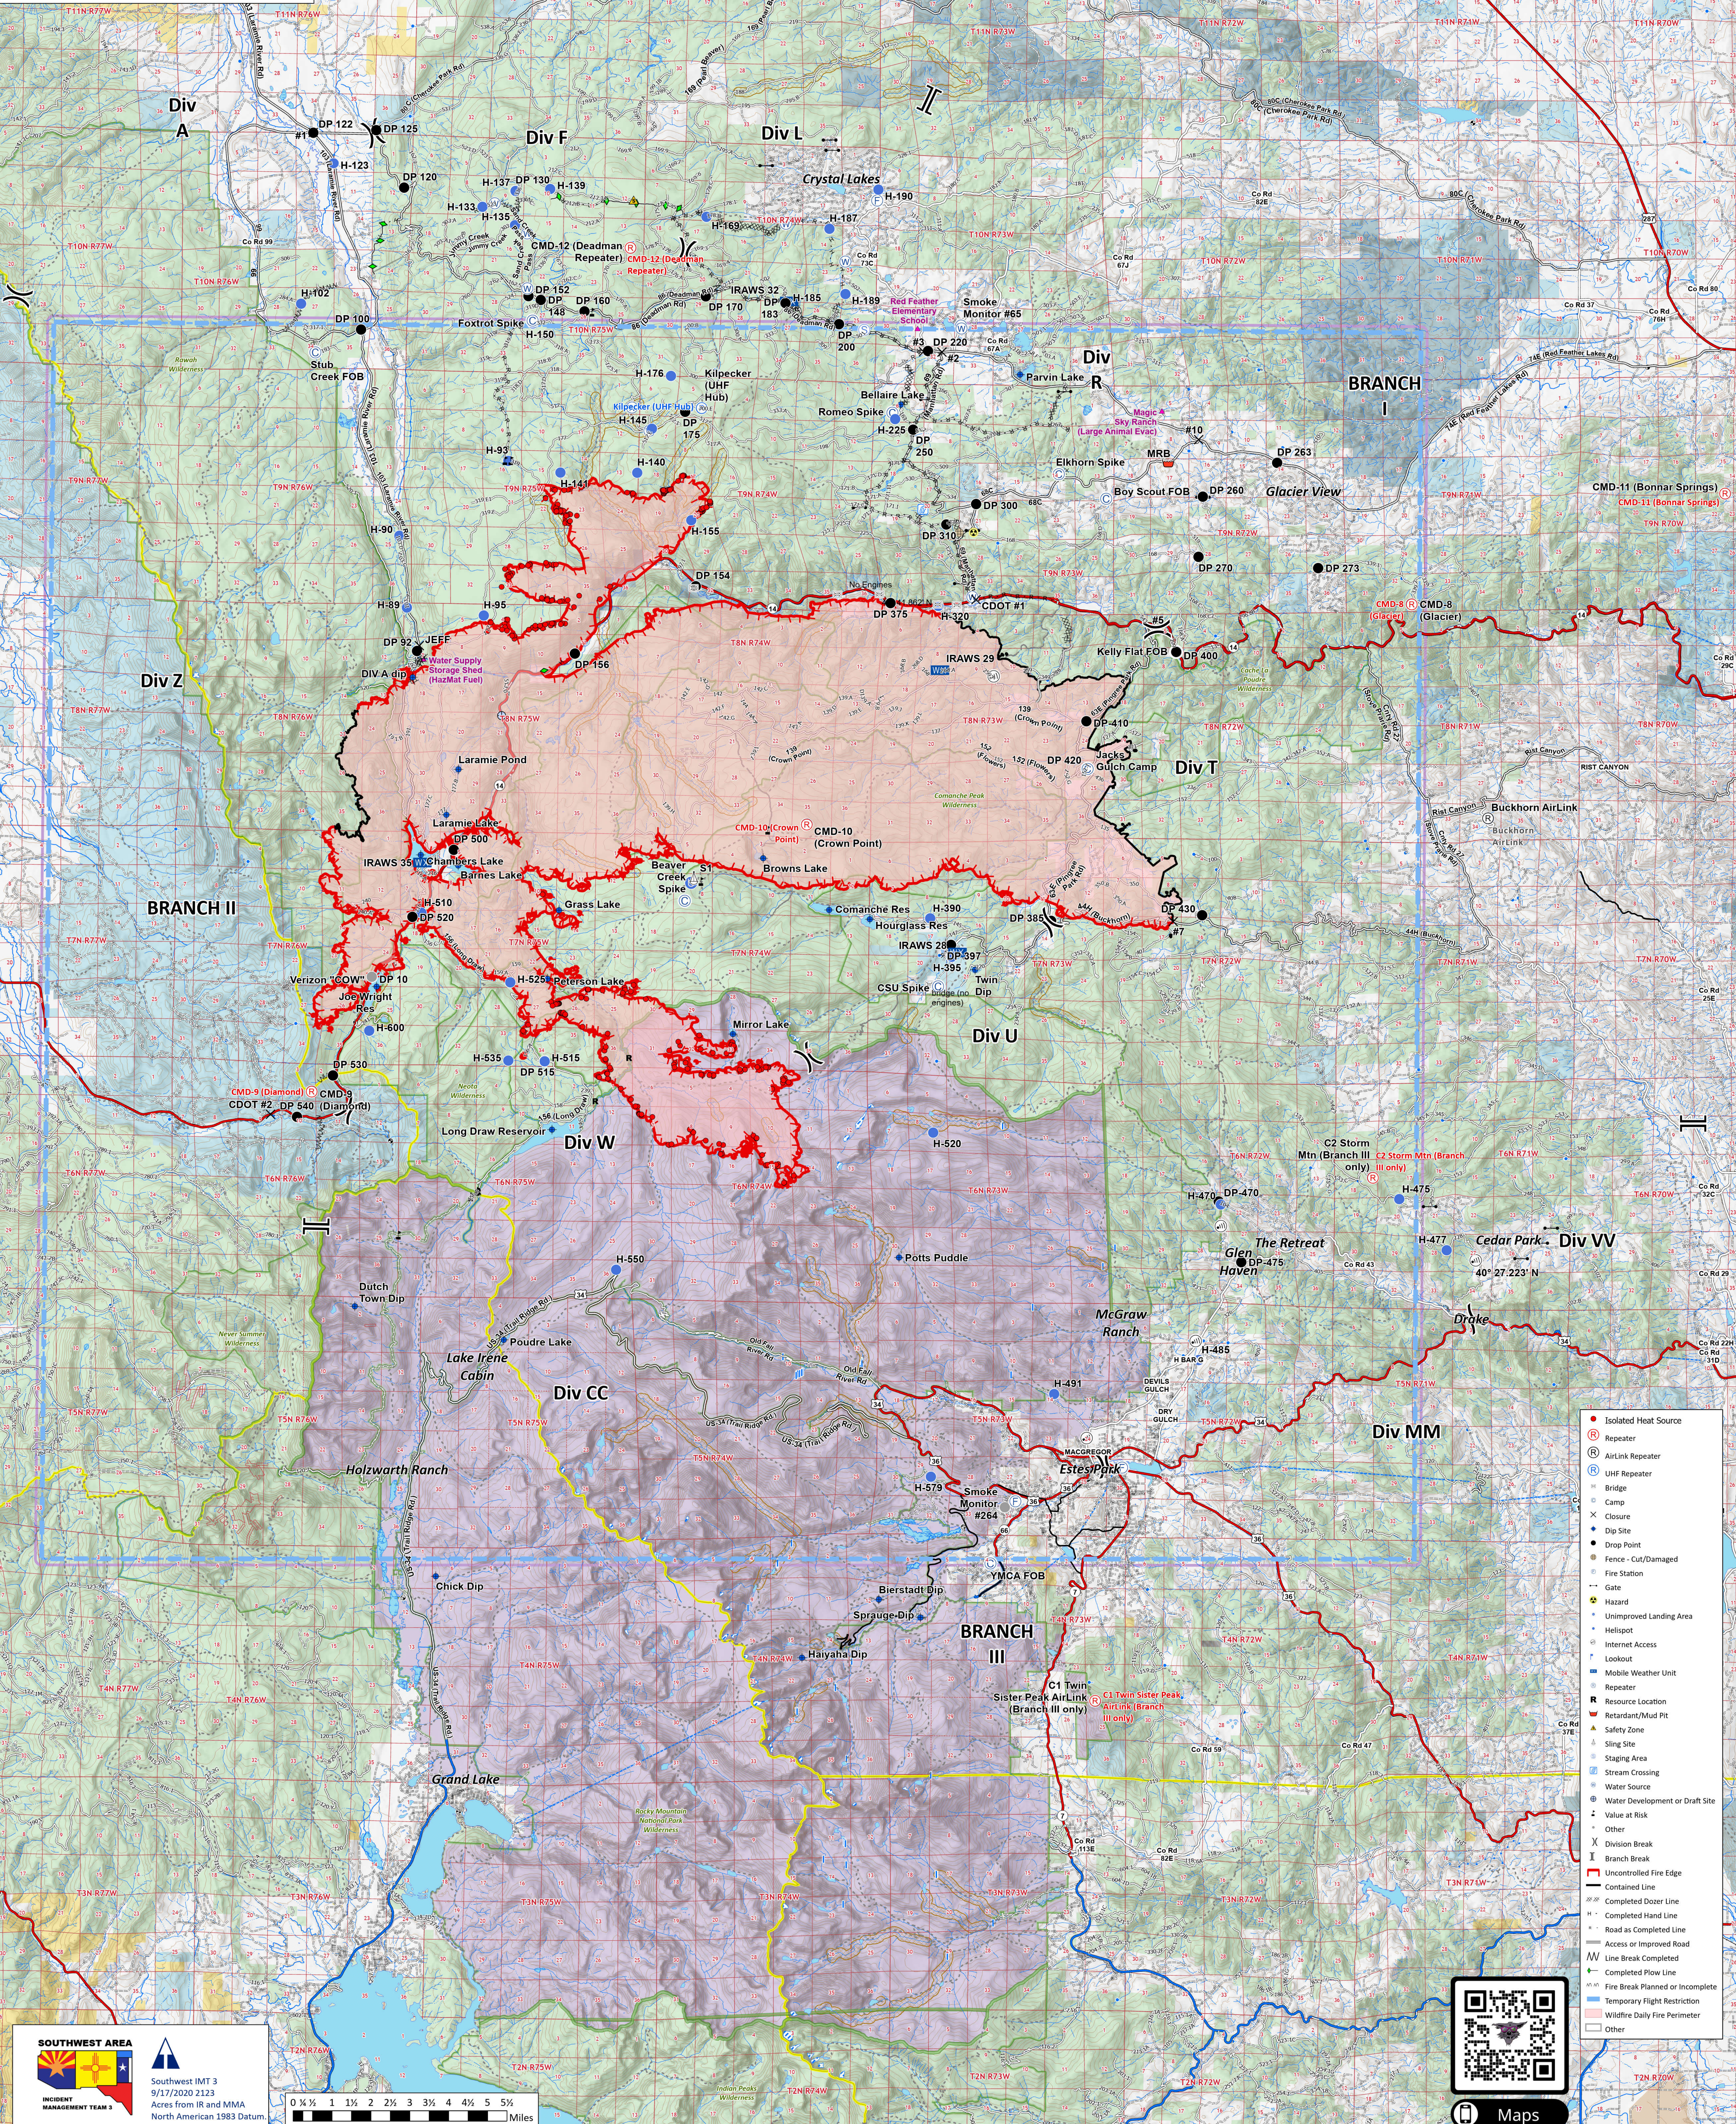

Operations

Cameron Peak
CO-ARF-000636

9/18/20

102,596 acres on 9/7/20 @ 1940 (MMA + IR)
Latest IR: 102,525 acres at 9/17/20 @ 1629

SOUTHWEST AREA
INCIDENT MANAGEMENT TEAM 3

Southwest IMT 3
9/17/2020 2123
Acres from IR and MMA
North American 1983 Datum.

0 ¼ 1 1½ 2 2½ 3 3½ 4 4½ 5 5½
Miles

Maps