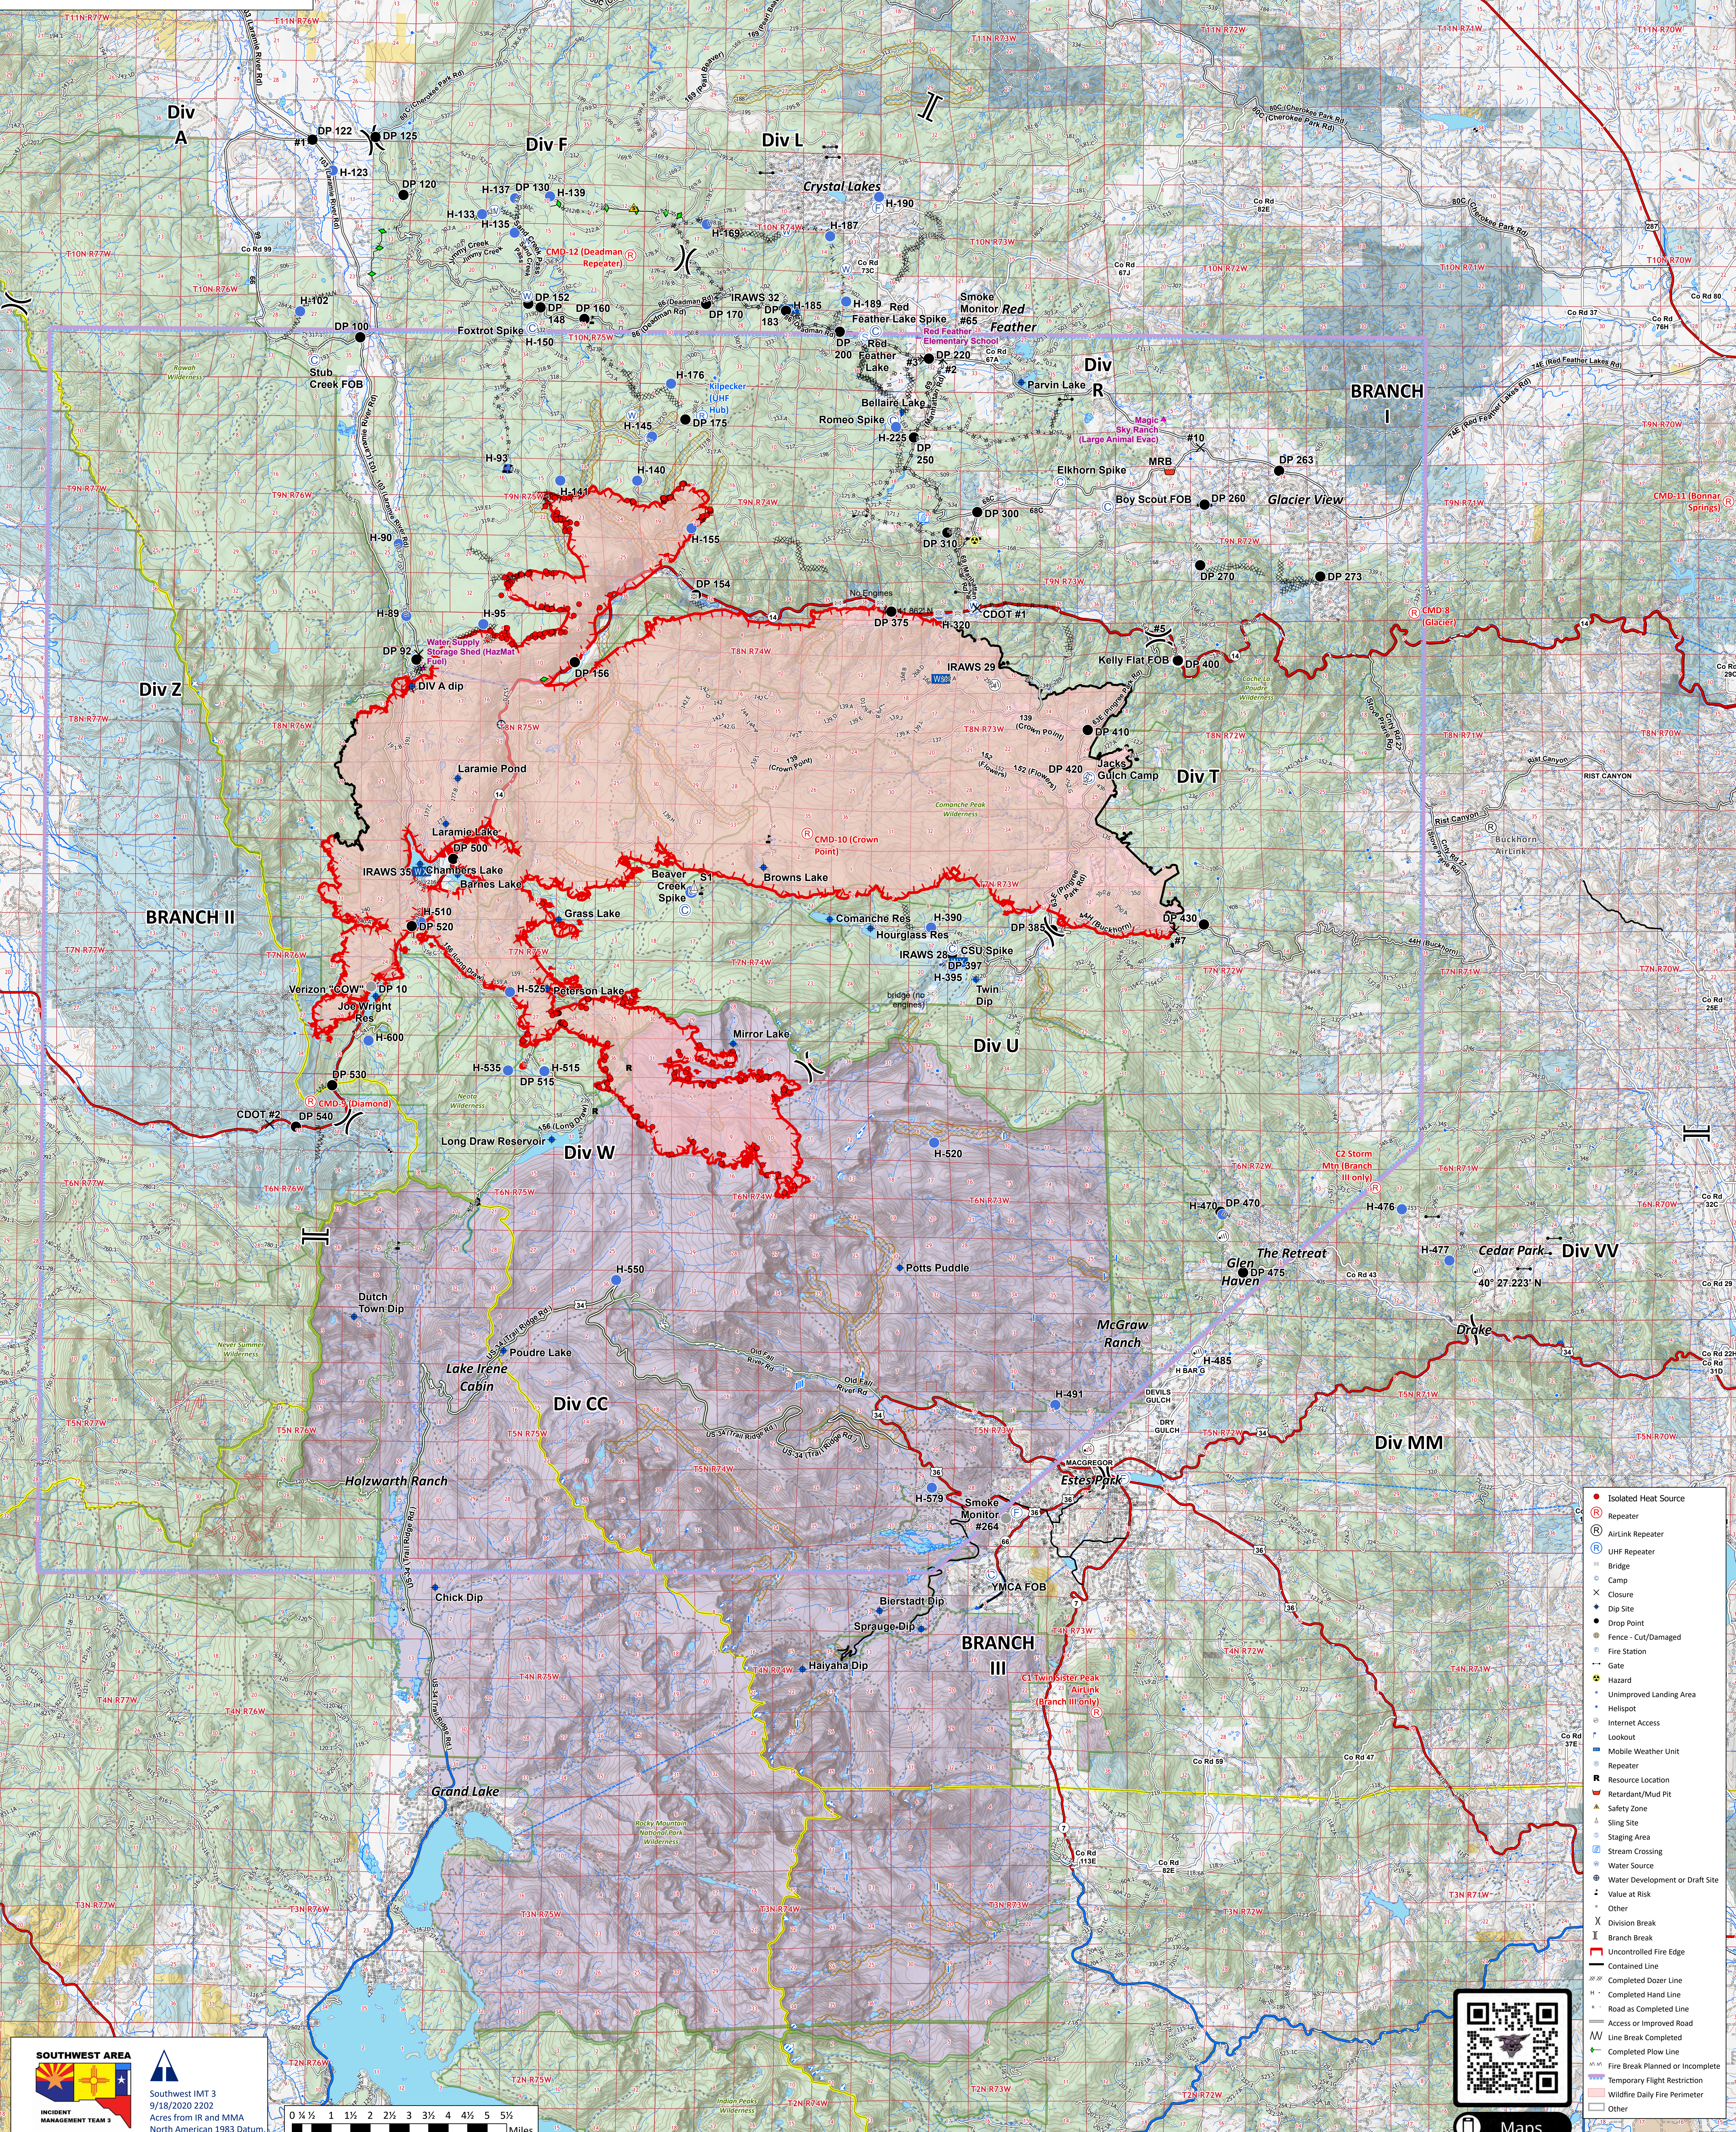

Operations

Cameron Peak
CO-ARF-000636

9/19/20

102,596 acres on 9/7/20 @ 1940 (MMA + IR)
Latest IR: 102,525 acres at 9/17/20 1629

Southwest IMT 3
9/18/2020 2202
Acres from IR and MMA
North American 1983 Datum.