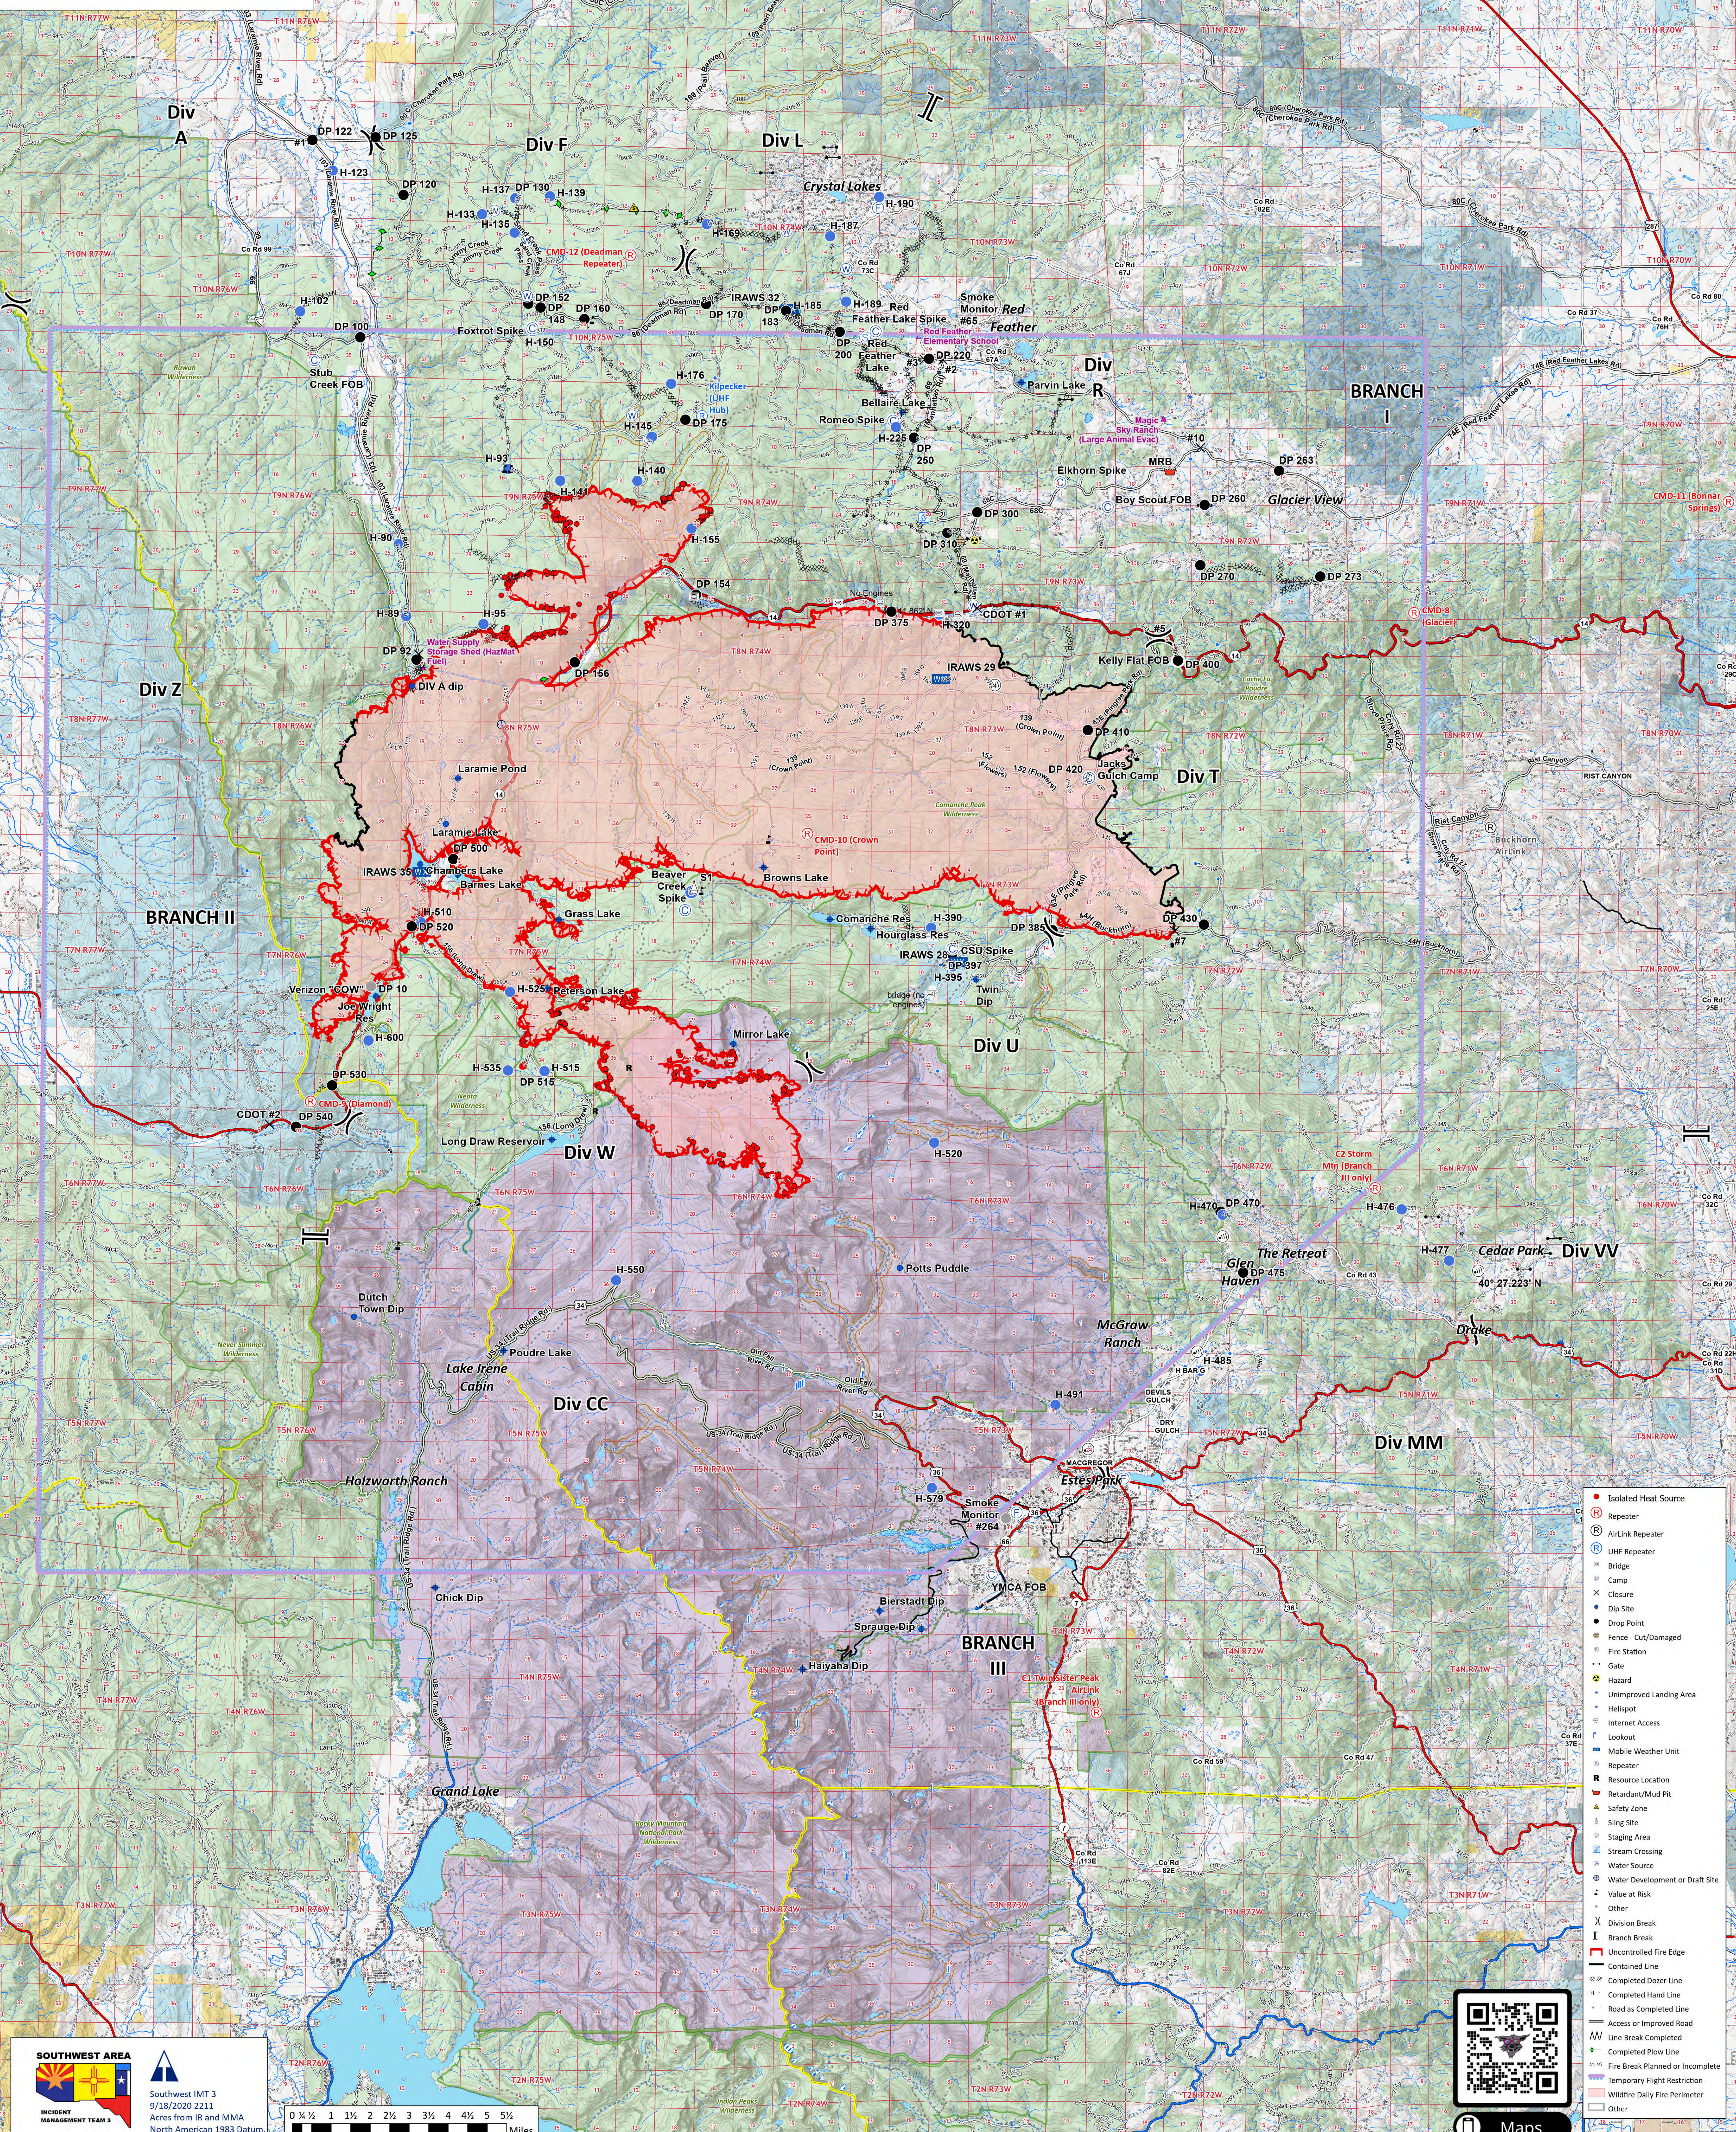

Operations

Cameron Peak
CO-ARF-000636

9/19/20

102,596 acres at 9/7/20 @ 1940 (MMA + IR)

Latest IR: 102,525 acres at 9/17/20 1629

SOUTHWEST AREA
INCIDENT MANAGEMENT TEAM 3

Maps