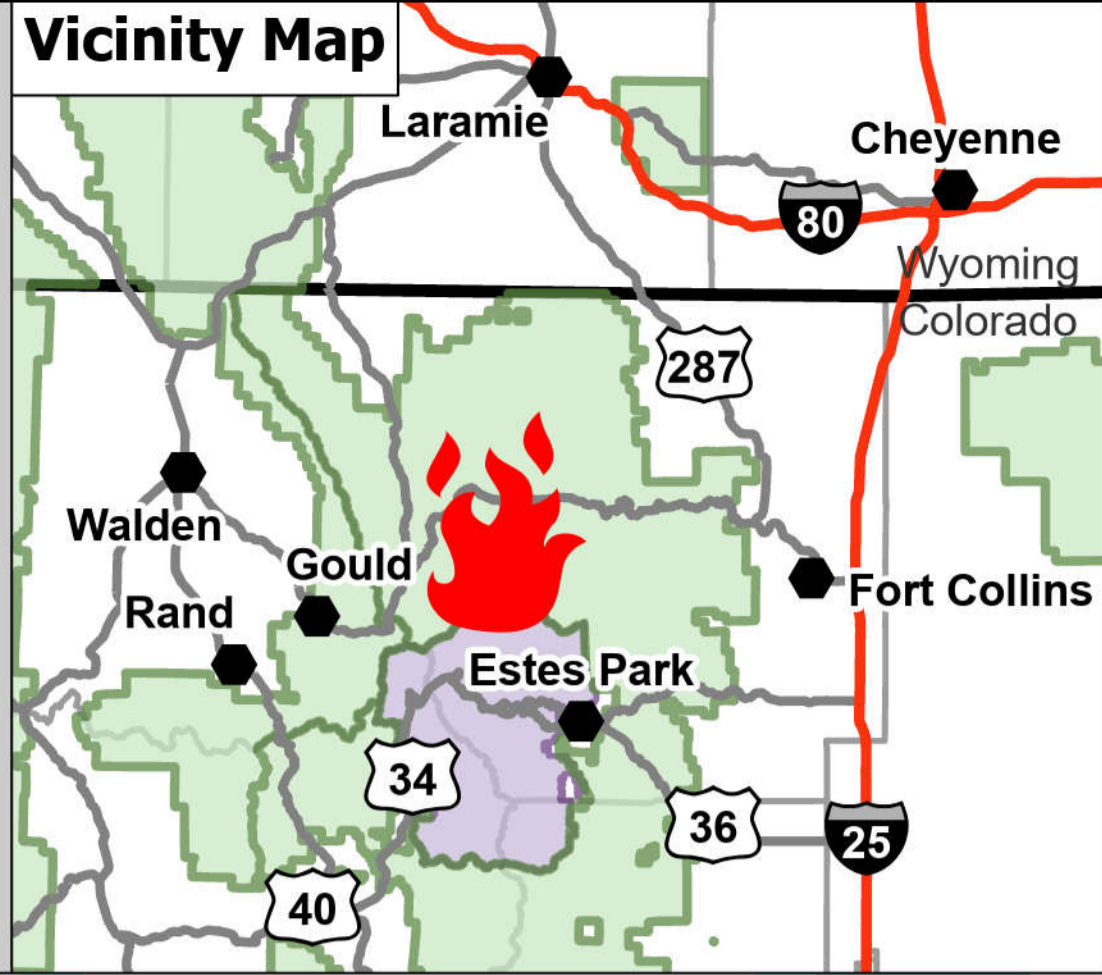

Public Information Cameron Peak

CO-ARF-000636

9/20/20

IR 9/7/20 @ 1940

102,596 acres

15% contained

- ▬ Cameron Peak Fire
- Contained Line
- X Division Break
- | Branch Break
- National Forest Closure Area, 9/17/20
- National Park Closure Area, 9/6/20
- x Road Closure
- Primary Route
- Trail
- Fire History

Travel Management Signs

The signs shown below identify the different types of National Forest system routes.

Primary Roads - suitable for low-

Low Standard Road