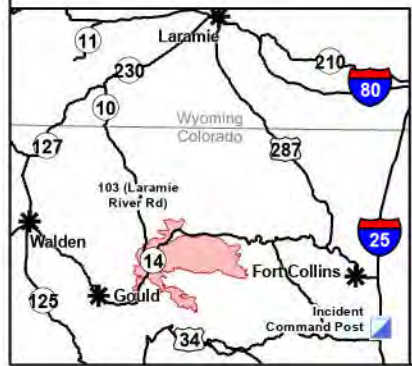

Road Closures

Cameron Peak

CO-ARF-000636

9/19/20

0 1/2 1 2 3 4 Miles

9/19/2020 0844

- Staffed by CDOT
- Staffed by Fire LE
- Staffed by National Guard
- Staffed by Larimer County SO
- Area Repeater Coverage
- Mandatory Evacuation
- Voluntary Evacuation
- National Park Closure Area, 9/6/20
- National Forest Closure Area, 9/17/20
- Road Closure

Incident Command Post (Embassy Suites Loveland)