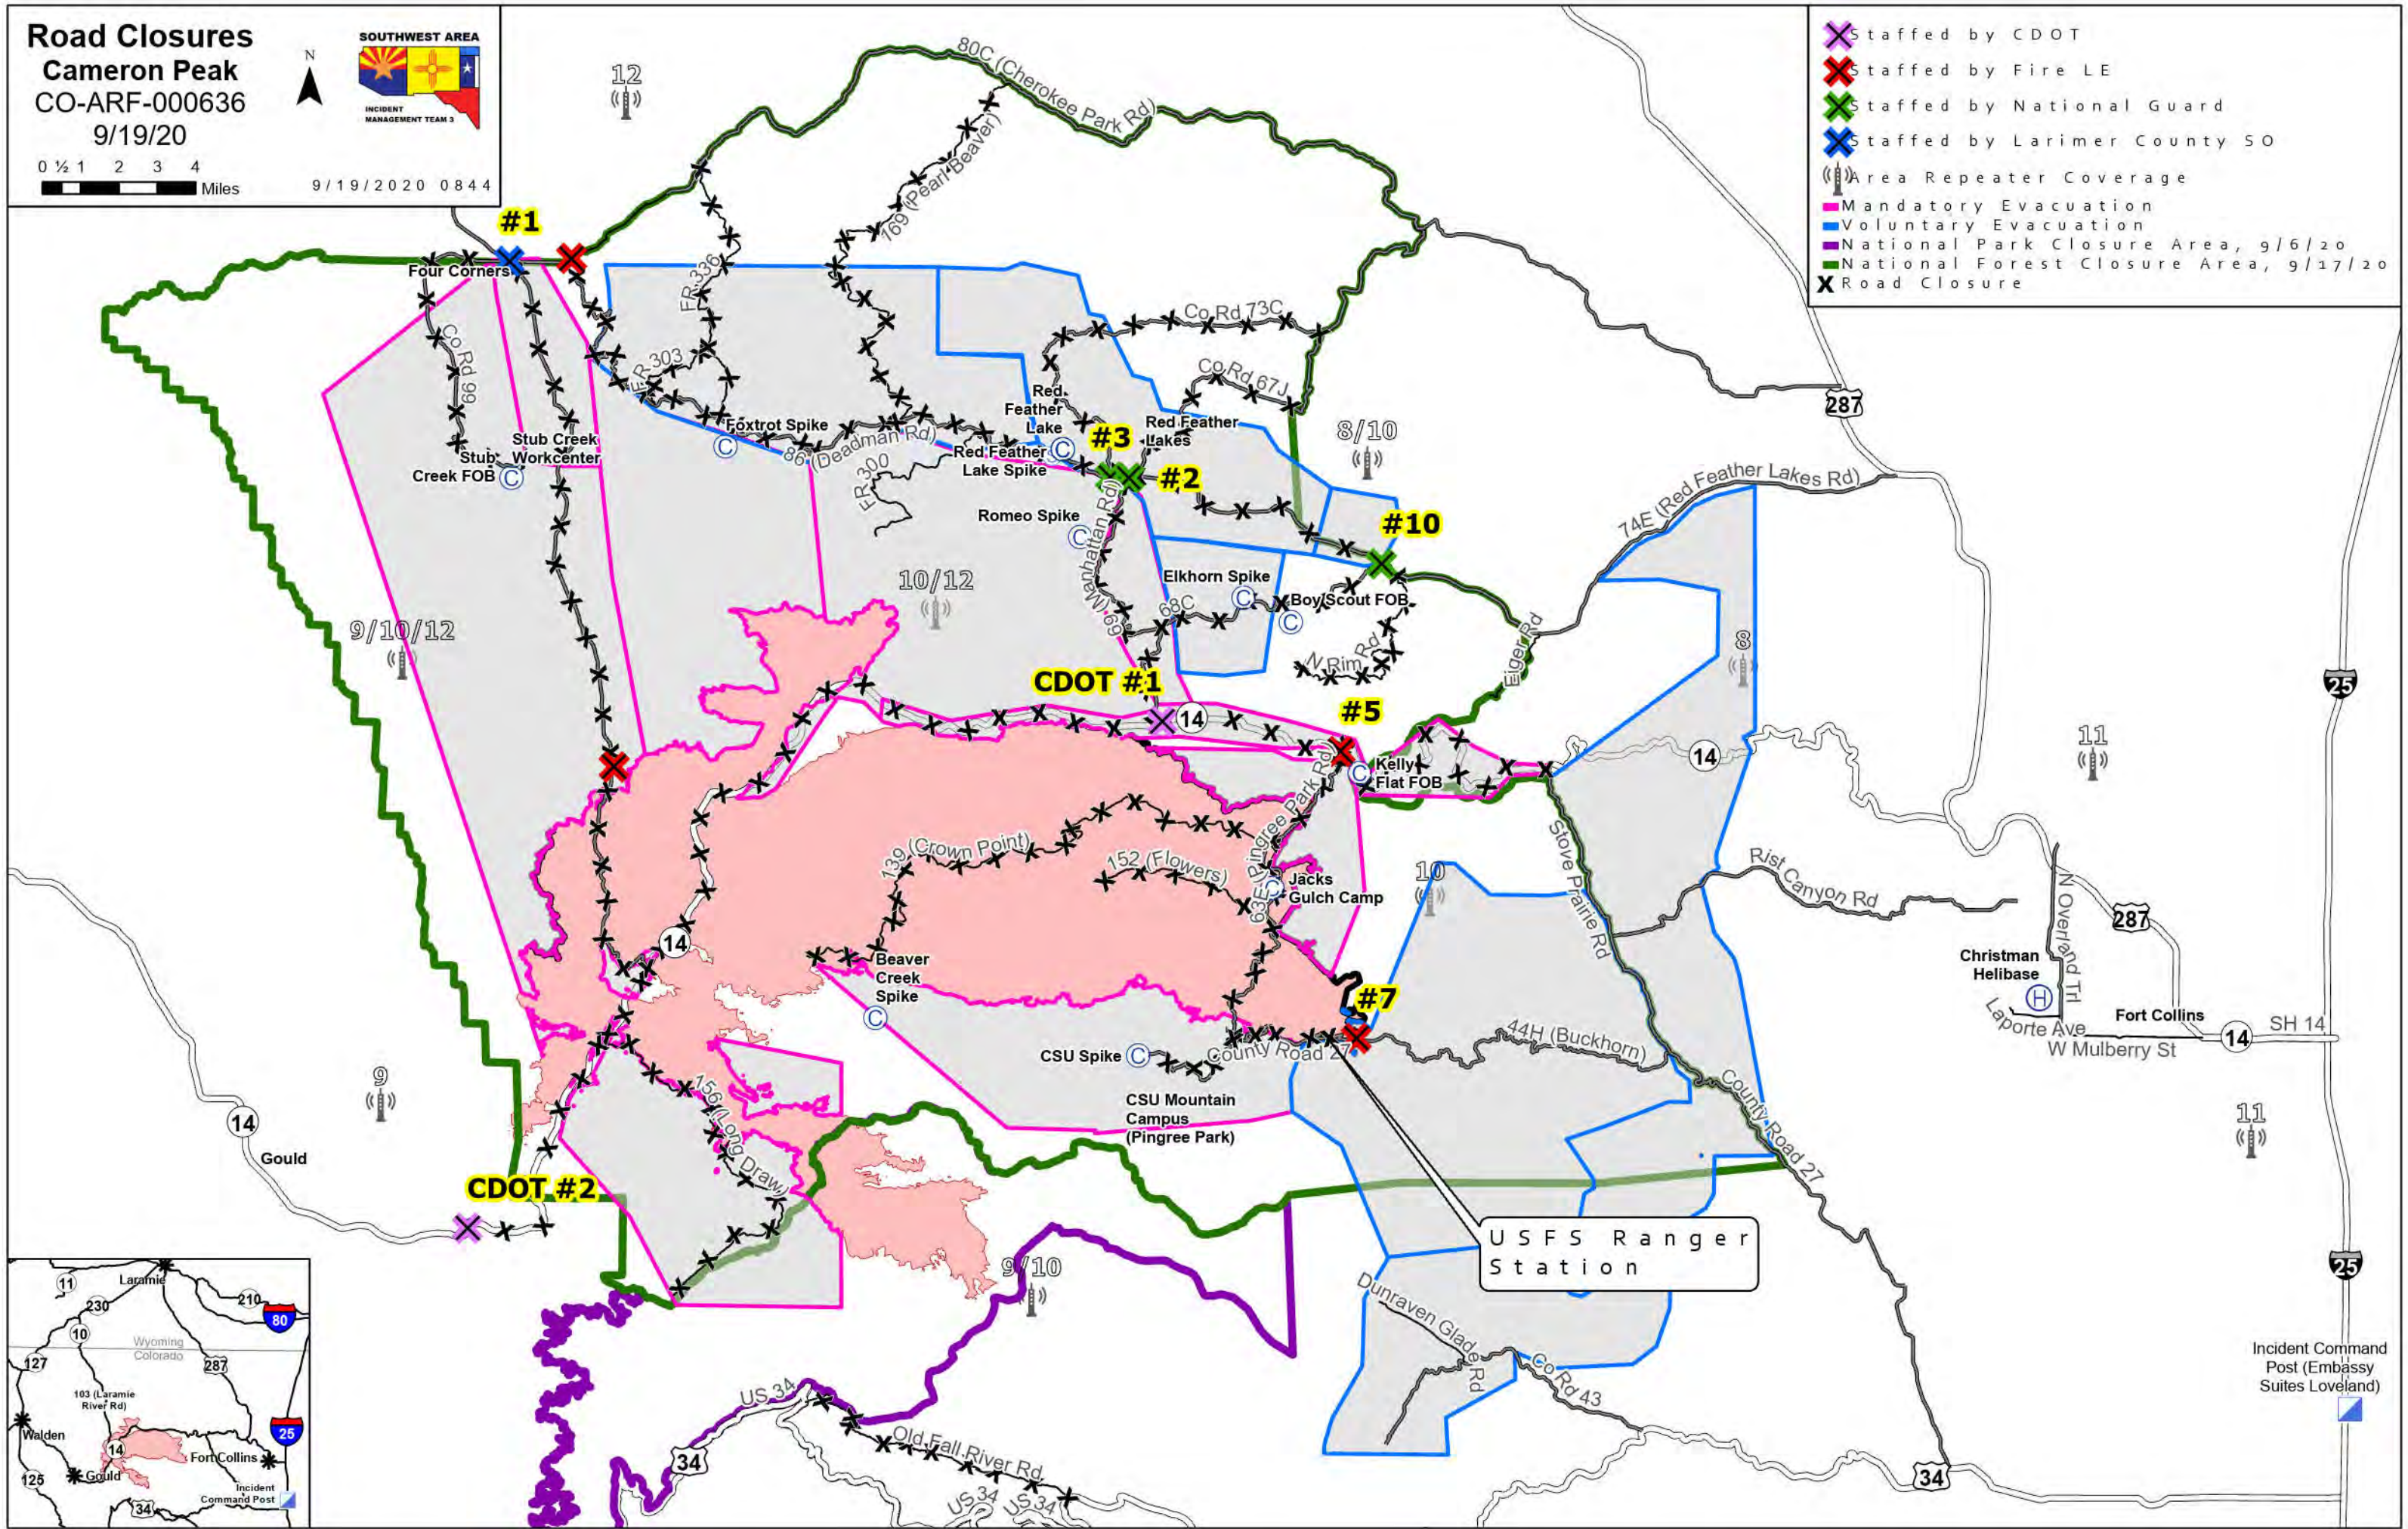

Road Closures

Cameron Peak

CO-ARF-000636

9/19/20

0 1/2 1 2 3 4 Miles

9/19/2020 0844

- Staffed by CDOT
- Staffed by Fire LE
- Staffed by National Guard
- Staffed by Larimer County SO
- Area Repeater Coverage
- Mandatory Evacuation
- Voluntary Evacuation
- National Park Closure Area, 9/6/20
- National Forest Closure Area, 9/17/20
- Road Closure

Incident Command Post (Embassy Suites Loveland)