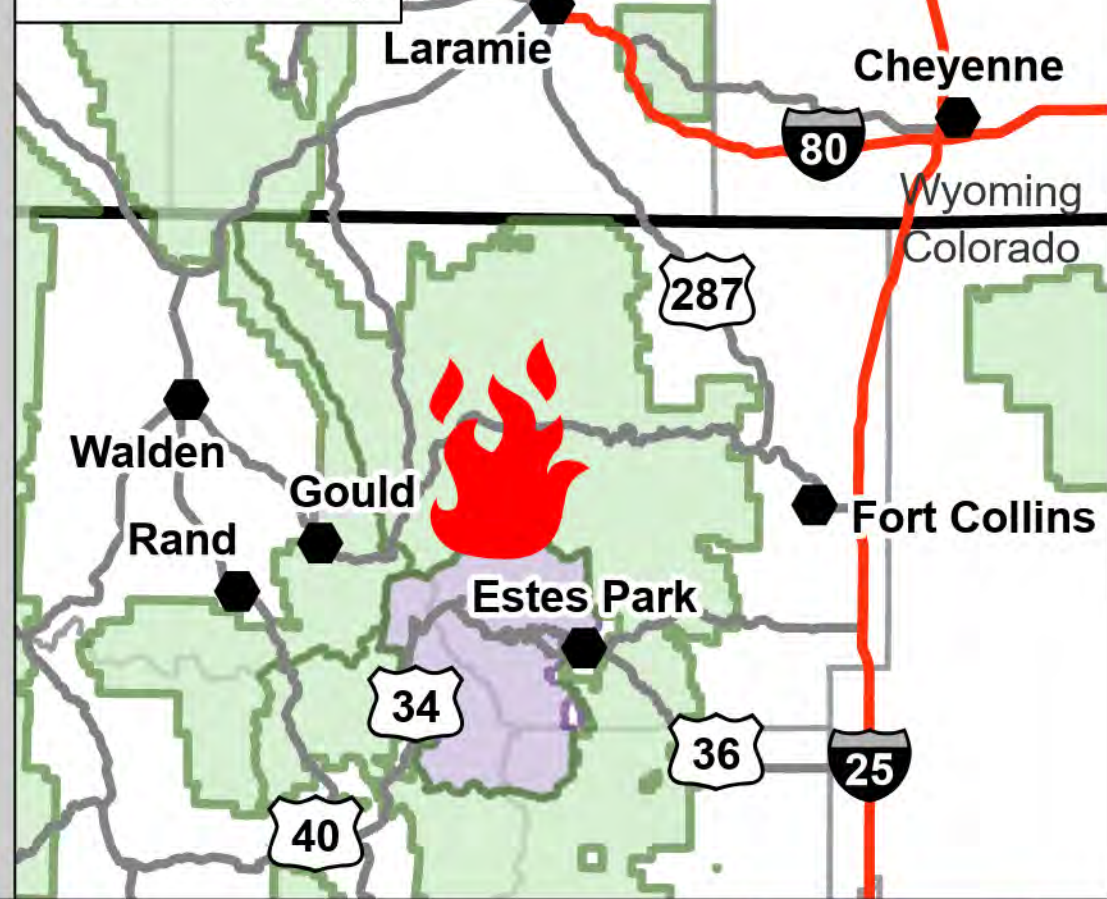

# Public Information Cameron Peak

CO-ARF-000636

9/21/2020

IR 9/20/20 at 1540

104,157 acres

15% contained

- █ Cameron Peak Fire
- Contained Line
- X Division Break
- Branch Break
- National Forest Closure Area, 9/17/20
- National Park Closure Area, 9/6/20
- x Road Closure
- Primary Route
- Trail
- Fire History

## Vicinity Map

**Travel Management Signs**  
The signs shown below identify the different types of National Forest system routes.  
Priority Roads - suitable for low-  
Low Standard Road