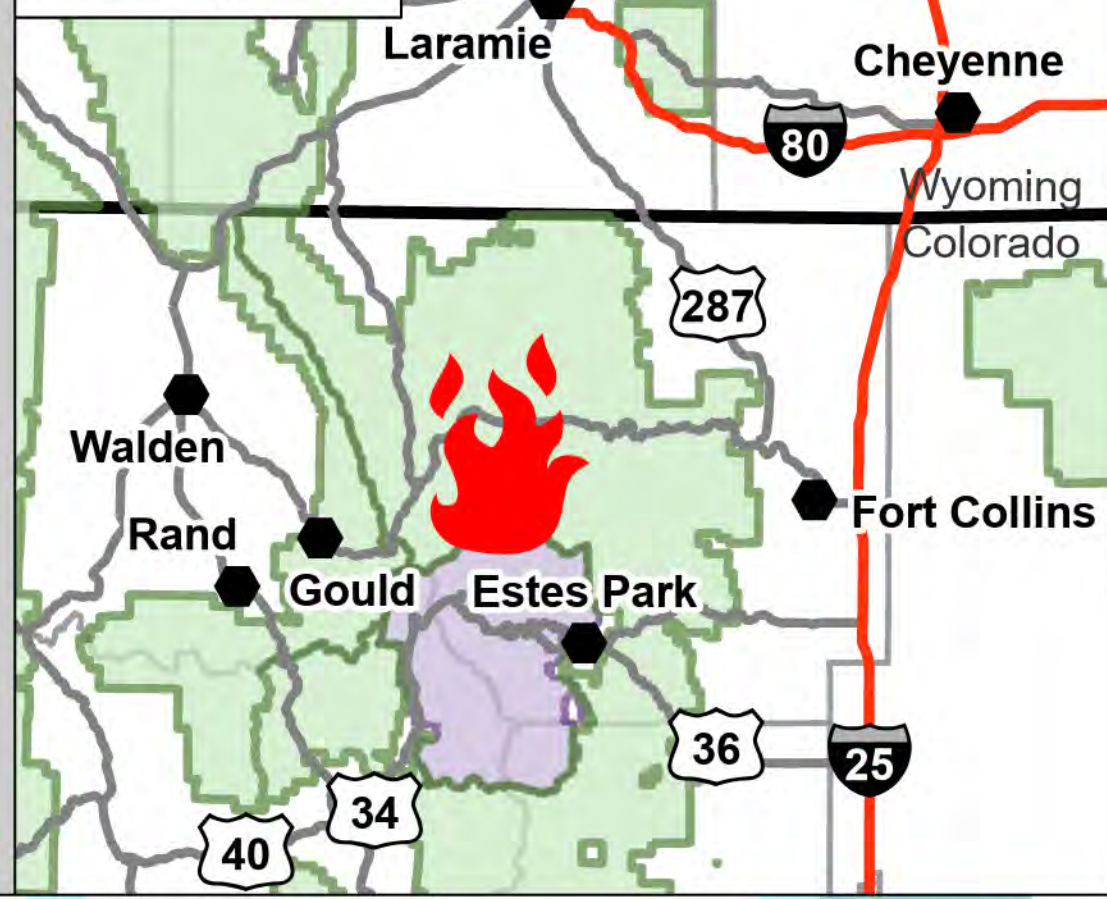

# Public Information Cameron Peak

CO-ARF-000636

9/23/2020

IR 9/22/20 1335

104,652 acres

15% contained

- Cameron Peak Fire
- Contained Line
- X Division Break
- Branch Break
- National Forest Closure Area, 9/17/20
- National Park Closure Area, 9/6/20
- x Road Closure
- Primary Route
- Trail
- Fire History

## Vicinity Map

**Travel Management Signs**  
The signs shown below identify the different types of National Forest system routes.  
**Primary Roads** - suitable for low-  
**Low Standard Road**