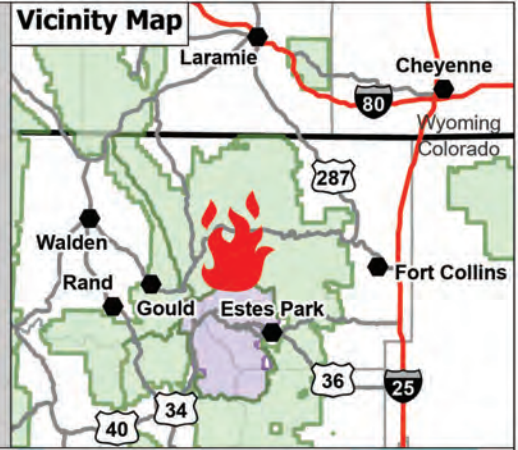

# Public Information Cameron Peak

CO-ARF-000636

9/23/2020

IR 9/22/20 1335

104,652 acres

15% contained

-  Cameron Peak Fire
-  Contained Line
-  Division Break
-  Branch Break
-  National Forest Closure Area, 9/17/20
-  National Park Closure Area, 9/6/20
-  Road Closure
-  Primary Route
-  Trail
-  Fire History

to Fort Collins  
(10 miles)

to Loveland  
(5 miles)