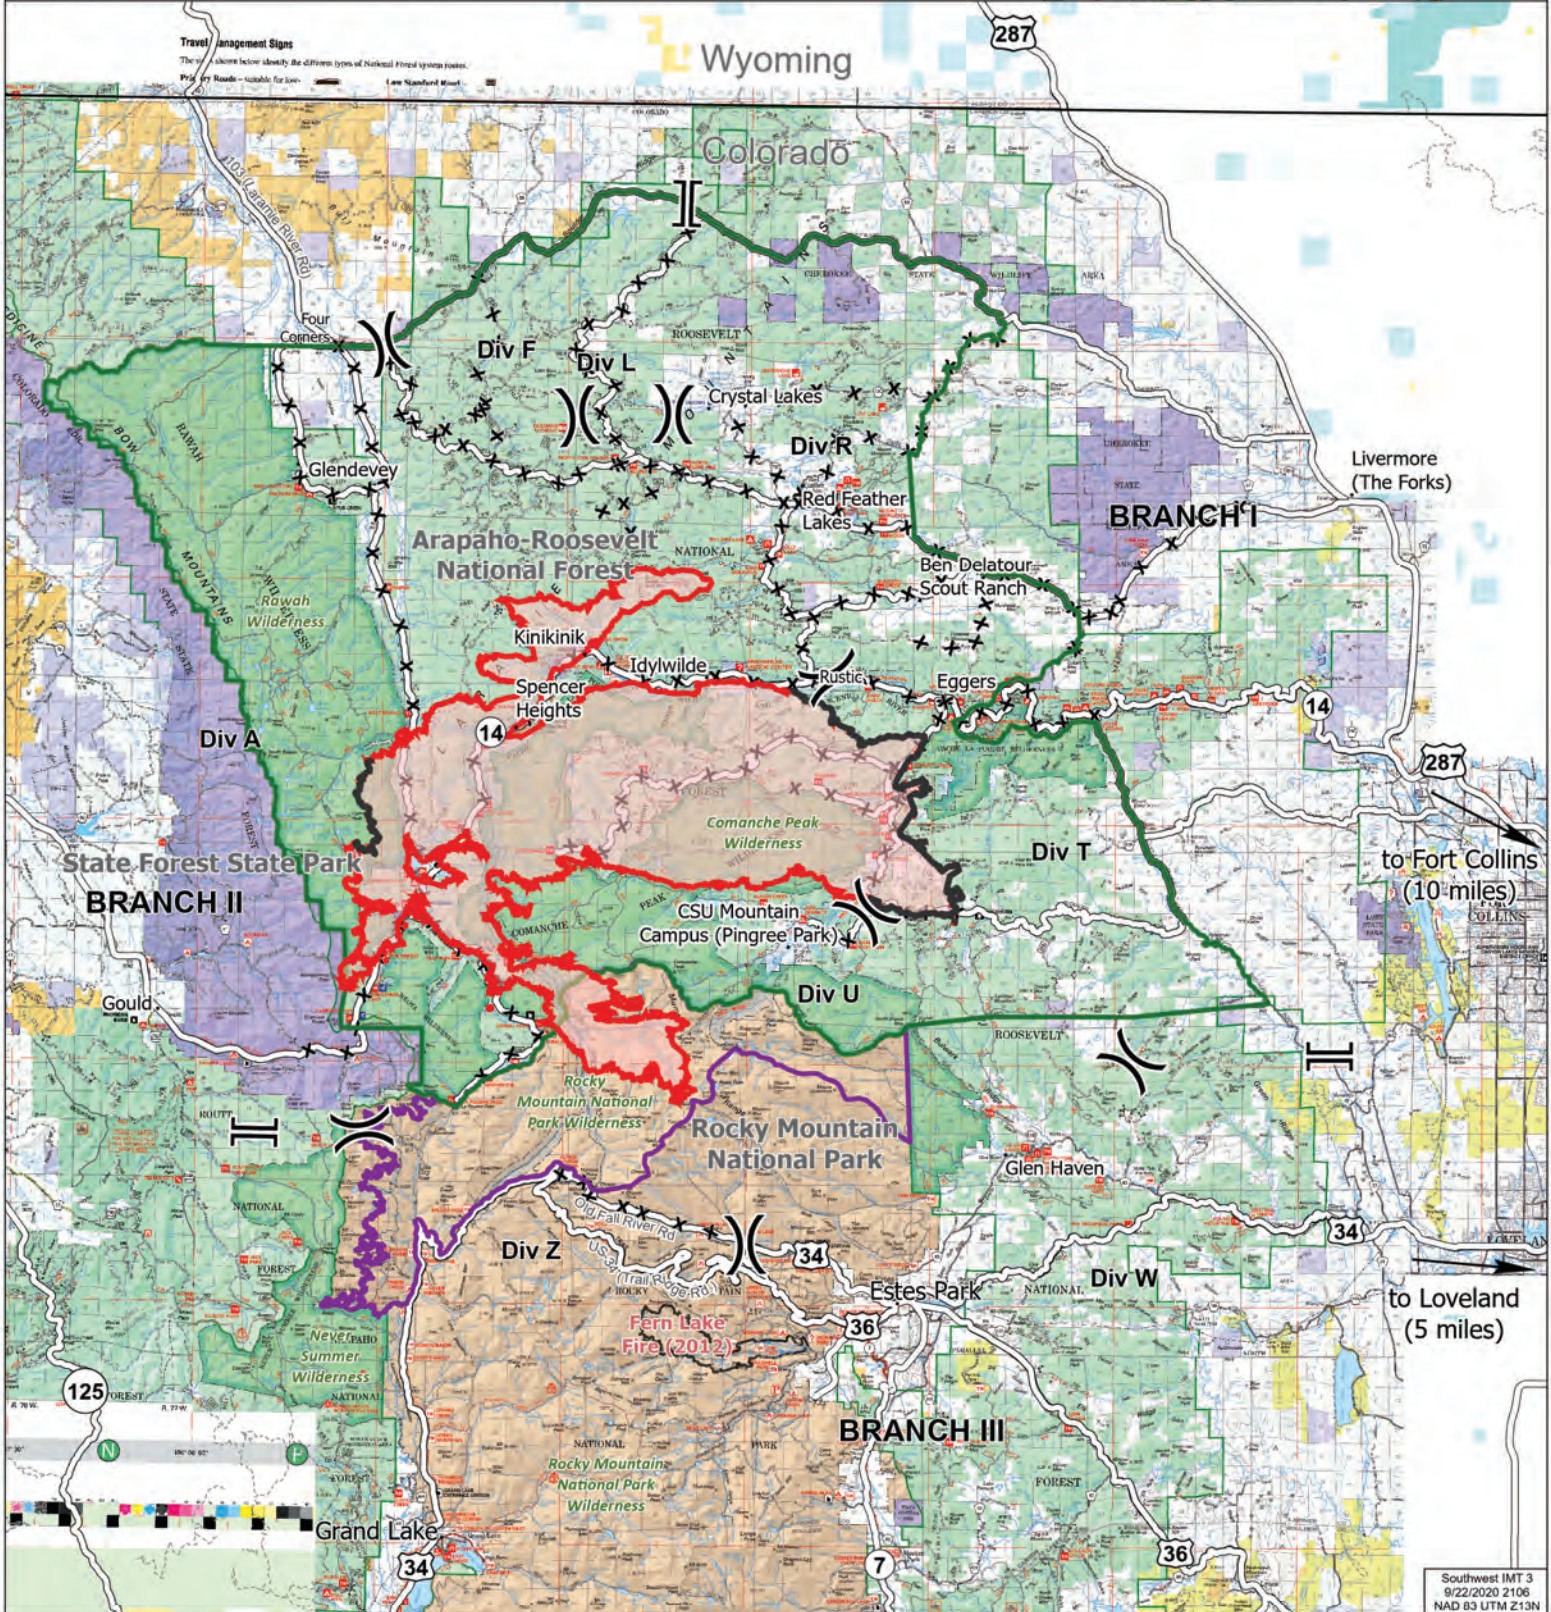

# Public Information Cameron Peak

CO-ARF-000636

9/23/2020

IR 9/22/20 1335

104,652 acres

15% contained

-  Cameron Peak Fire
-  Contained Line
-  Division Break
-  Branch Break
-  National Forest Closure Area, 9/17/20
-  National Park Closure Area, 9/6/20
-  Road Closure
-  Primary Route
-  Trail
-  Fire History

to Fort Collins  
(10 miles)

to Loveland  
(5 miles)