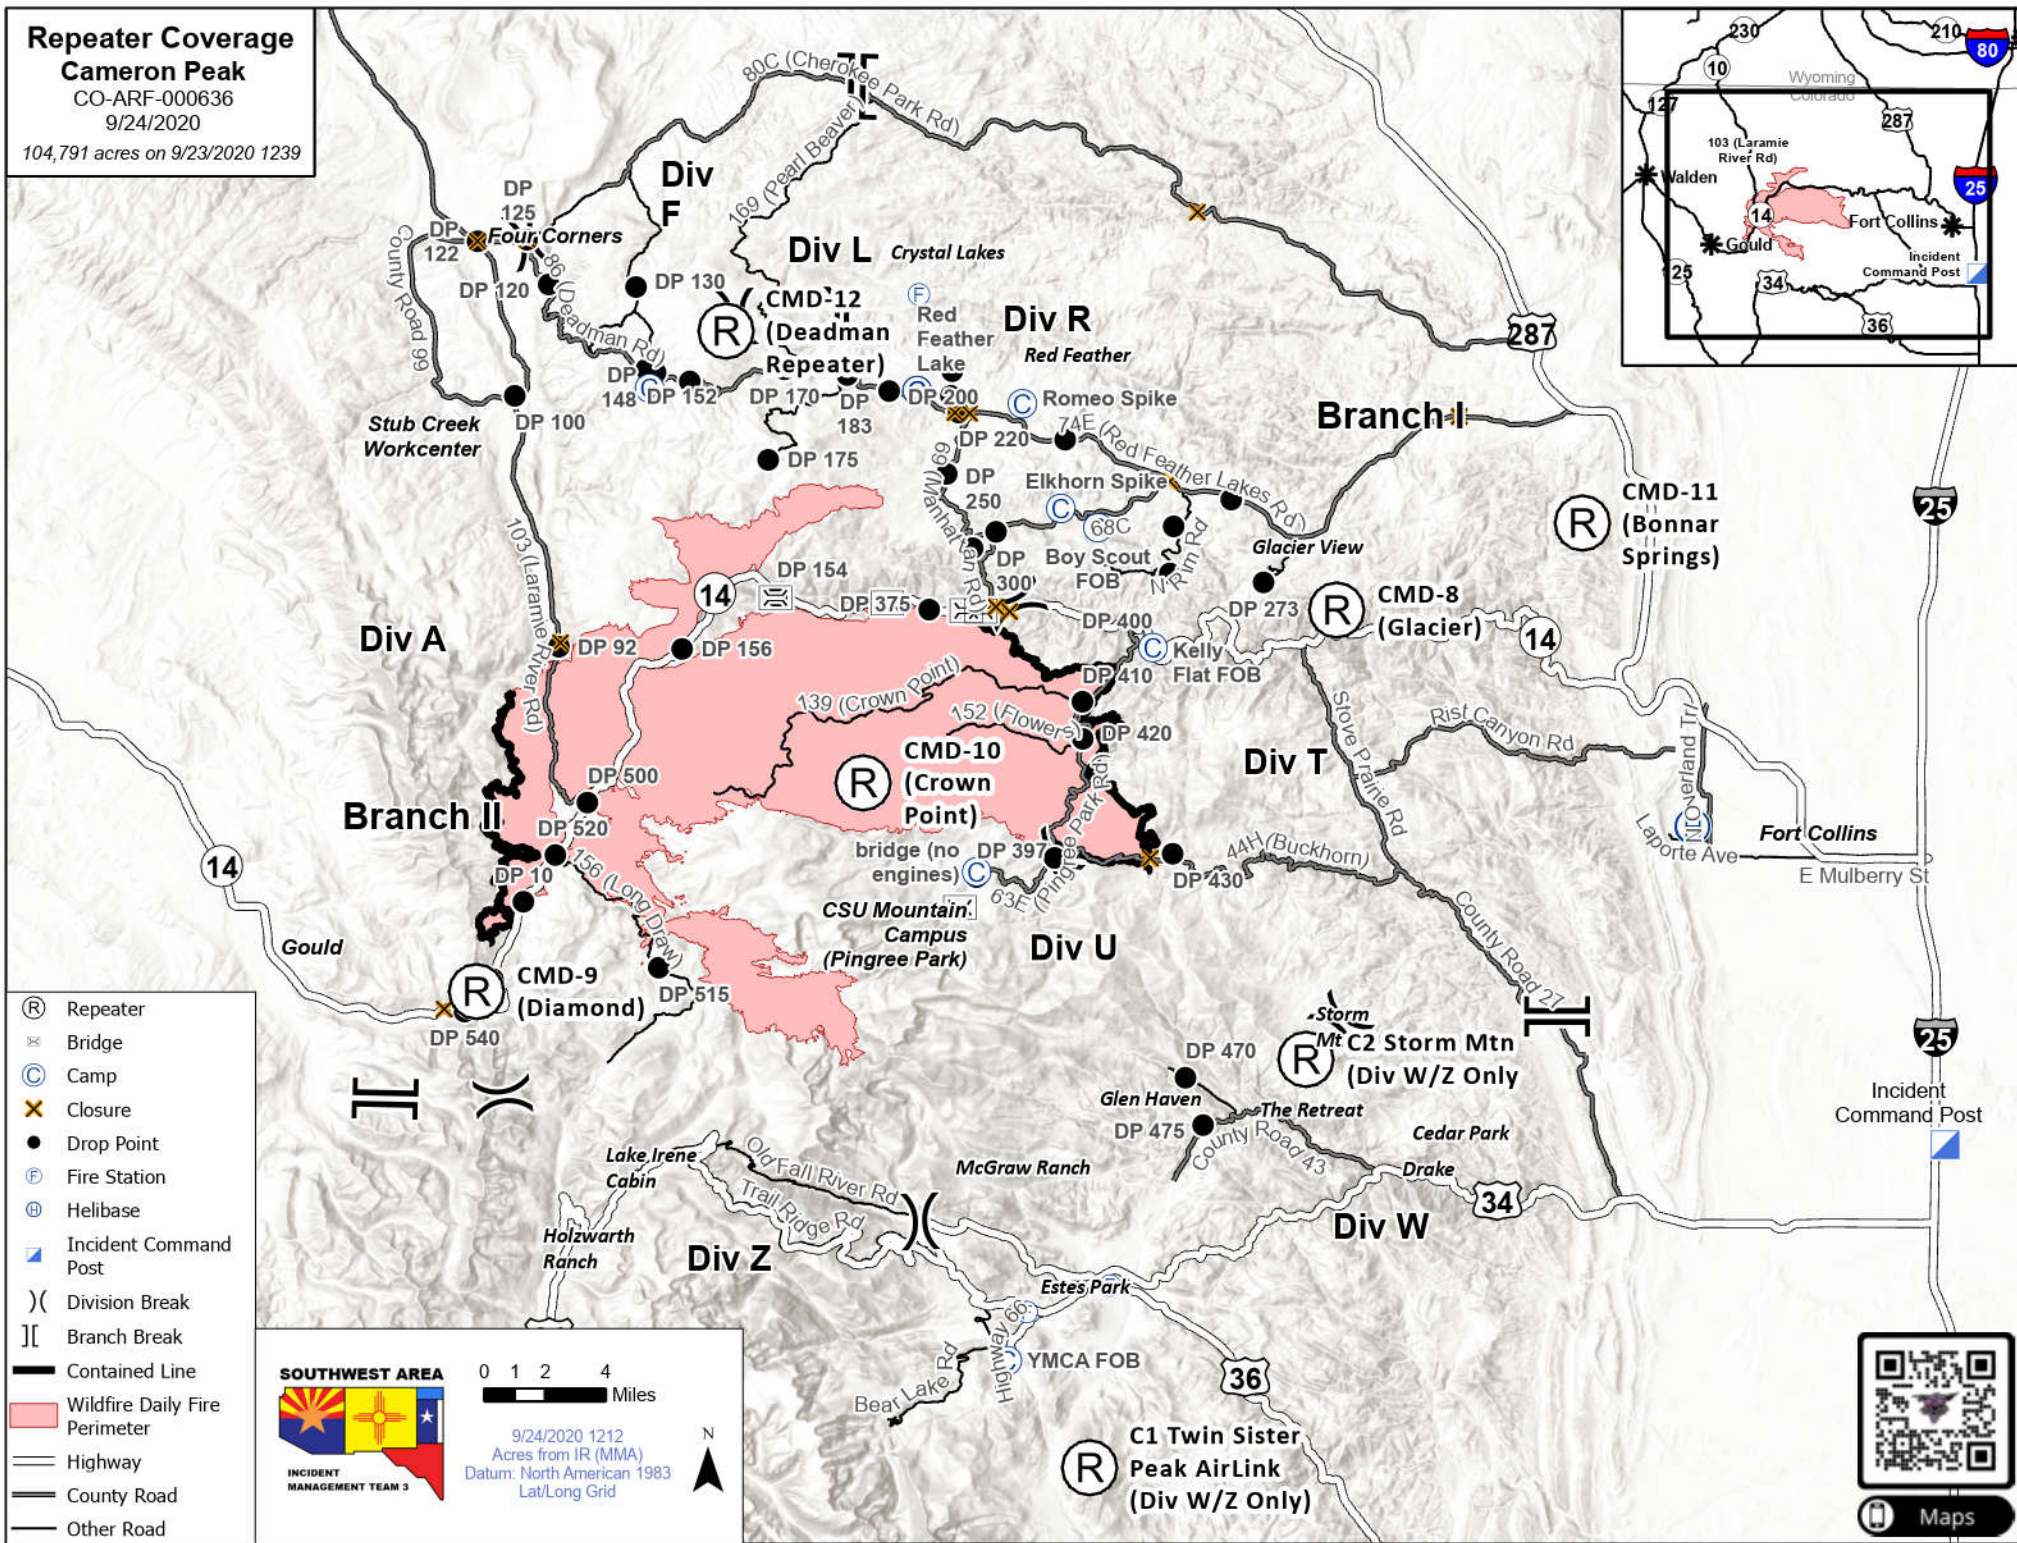

Repeater Coverage

Cameron Peak

CO-ARF-000636

9/24/2020

104,791 acres on 9/23/2020 1239

- (R) Repeater
- ⊗ Bridge
- (C) Camp
- ⊗ Closure
- Drop Point
- (F) Fire Station
- (H) Helibase
- ▣ Incident Command Post
-) (Division Break
- [] Branch Break
- Contained Line
- ▭ Wildfire Daily Fire Perimeter
- Highway
- County Road
- Other Road

0 1 2 4 Miles
9/24/2020 1212
Acres from IR (MMA)
Datum: North American 1983
Lat/Long Grid

(R) C1 Twin Sister Peak AirLink (Div W/Z Only)

Maps