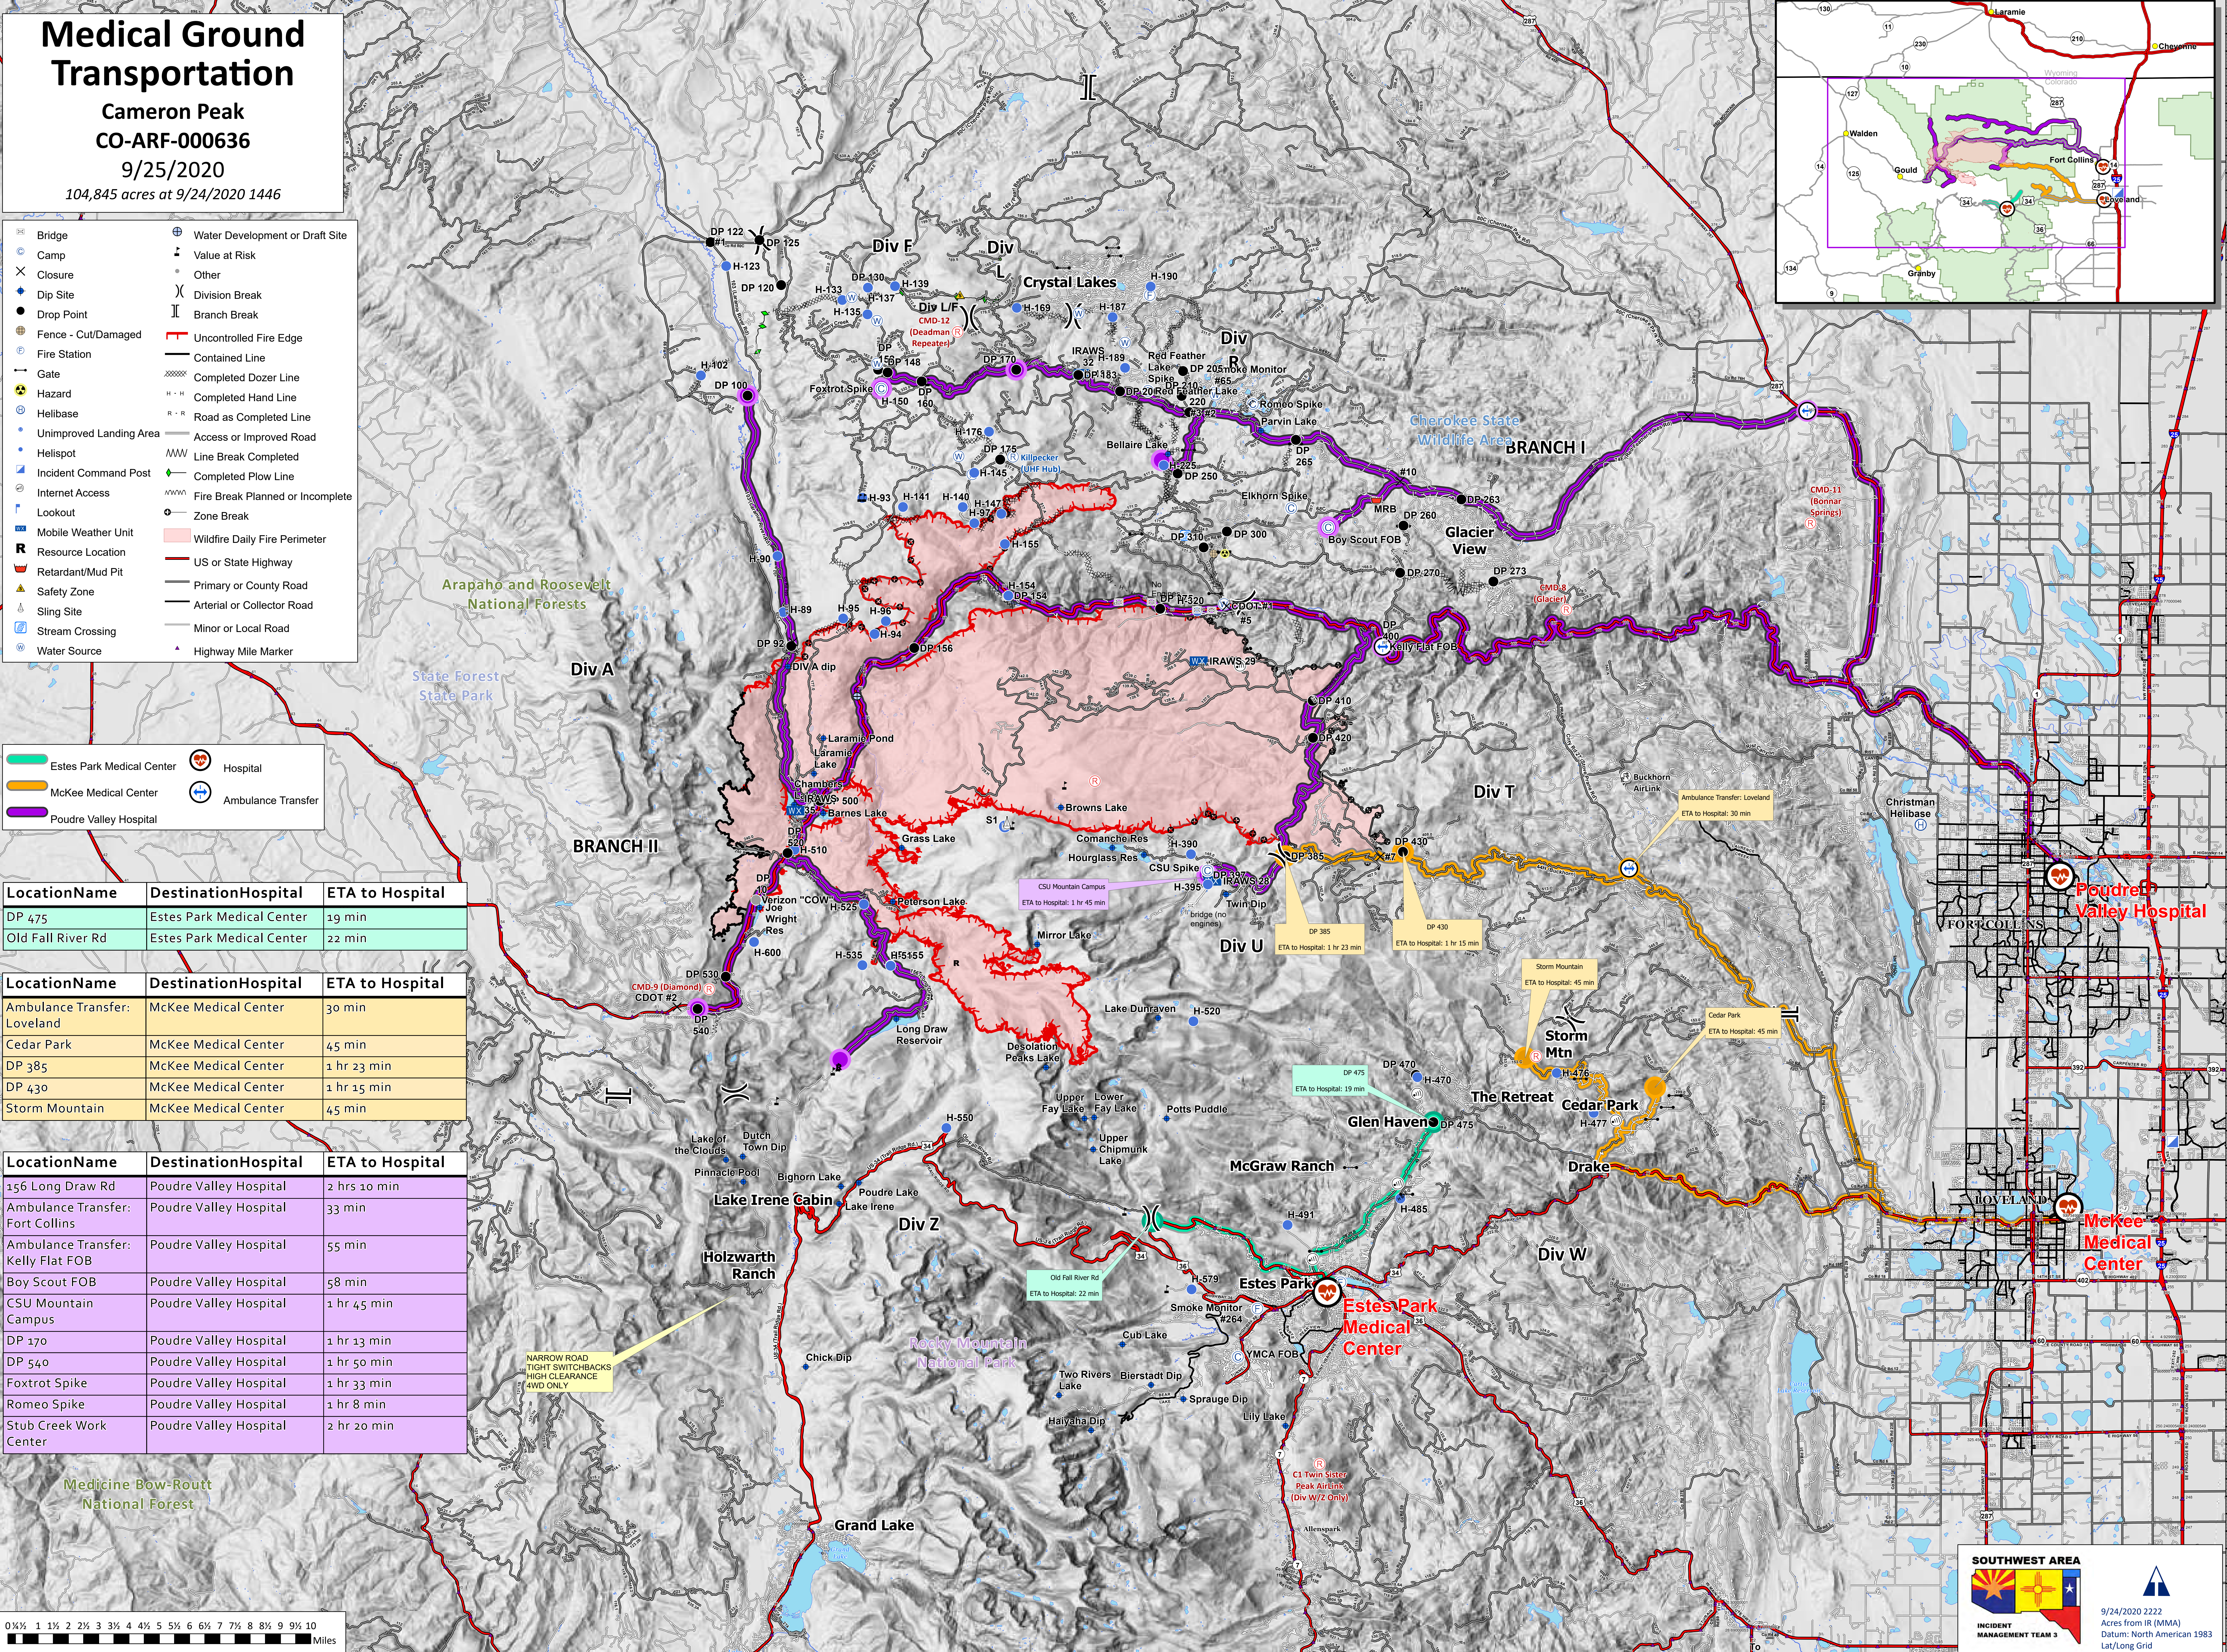

# Medical Ground Transportation

Cameron Peak  
CO-ARF-000636

9/25/2020

104,845 acres at 9/24/2020 1446

- Bridge
- Camp
- Closure
- Dip Site
- Drop Point
- Fence - Cut/Damaged
- Fire Station
- Gate
- Hazard
- Helibase
- Unimproved Landing Area
- Helispot
- Incident Command Post
- Internet Access
- Lookout
- Mobile Weather Unit
- Resource Location
- Retardant/Mud Pit
- Safety Zone
- Sling Site
- Stream Crossing
- Water Source
- Water Development or Draft Site
- Value at Risk
- Other
- Division Break
- Branch Break
- Uncontrolled Fire Edge
- Contained Line
- Completed Dozer Line
- Completed Hand Line
- Road as Completed Line
- Access or Improved Road
- Line Break Completed
- Completed Plow Line
- Fire Break Planned or Incomplete
- Zone Break
- Wildfire Daily Fire Perimeter
- US or State Highway
- Primary or County Road
- Arterial or Collector Road
- Minor or Local Road
- Highway Mile Marker

- Estes Park Medical Center
- McKee Medical Center
- Poudre Valley Hospital
- Hospital
- Ambulance Transfer

LocationName	DestinationHospital	ETA to Hospital
DP 475	Estes Park Medical Center	19 min
Old Fall River Rd	Estes Park Medical Center	22 min

LocationName	DestinationHospital	ETA to Hospital
Ambulance Transfer: Loveland	McKee Medical Center	30 min
Cedar Park	McKee Medical Center	45 min
DP 385	McKee Medical Center	1 hr 23 min
DP 430	McKee Medical Center	1 hr 15 min
Storm Mountain	McKee Medical Center	45 min

Medicine Bow-Routt National Forest

**SOUTHWEST AREA**

INCIDENT MANAGEMENT TEAM 3

9/24/2020 2222  
Acres from IR (MMA)  
Datum: North American 1983  
Lat/Long Grid