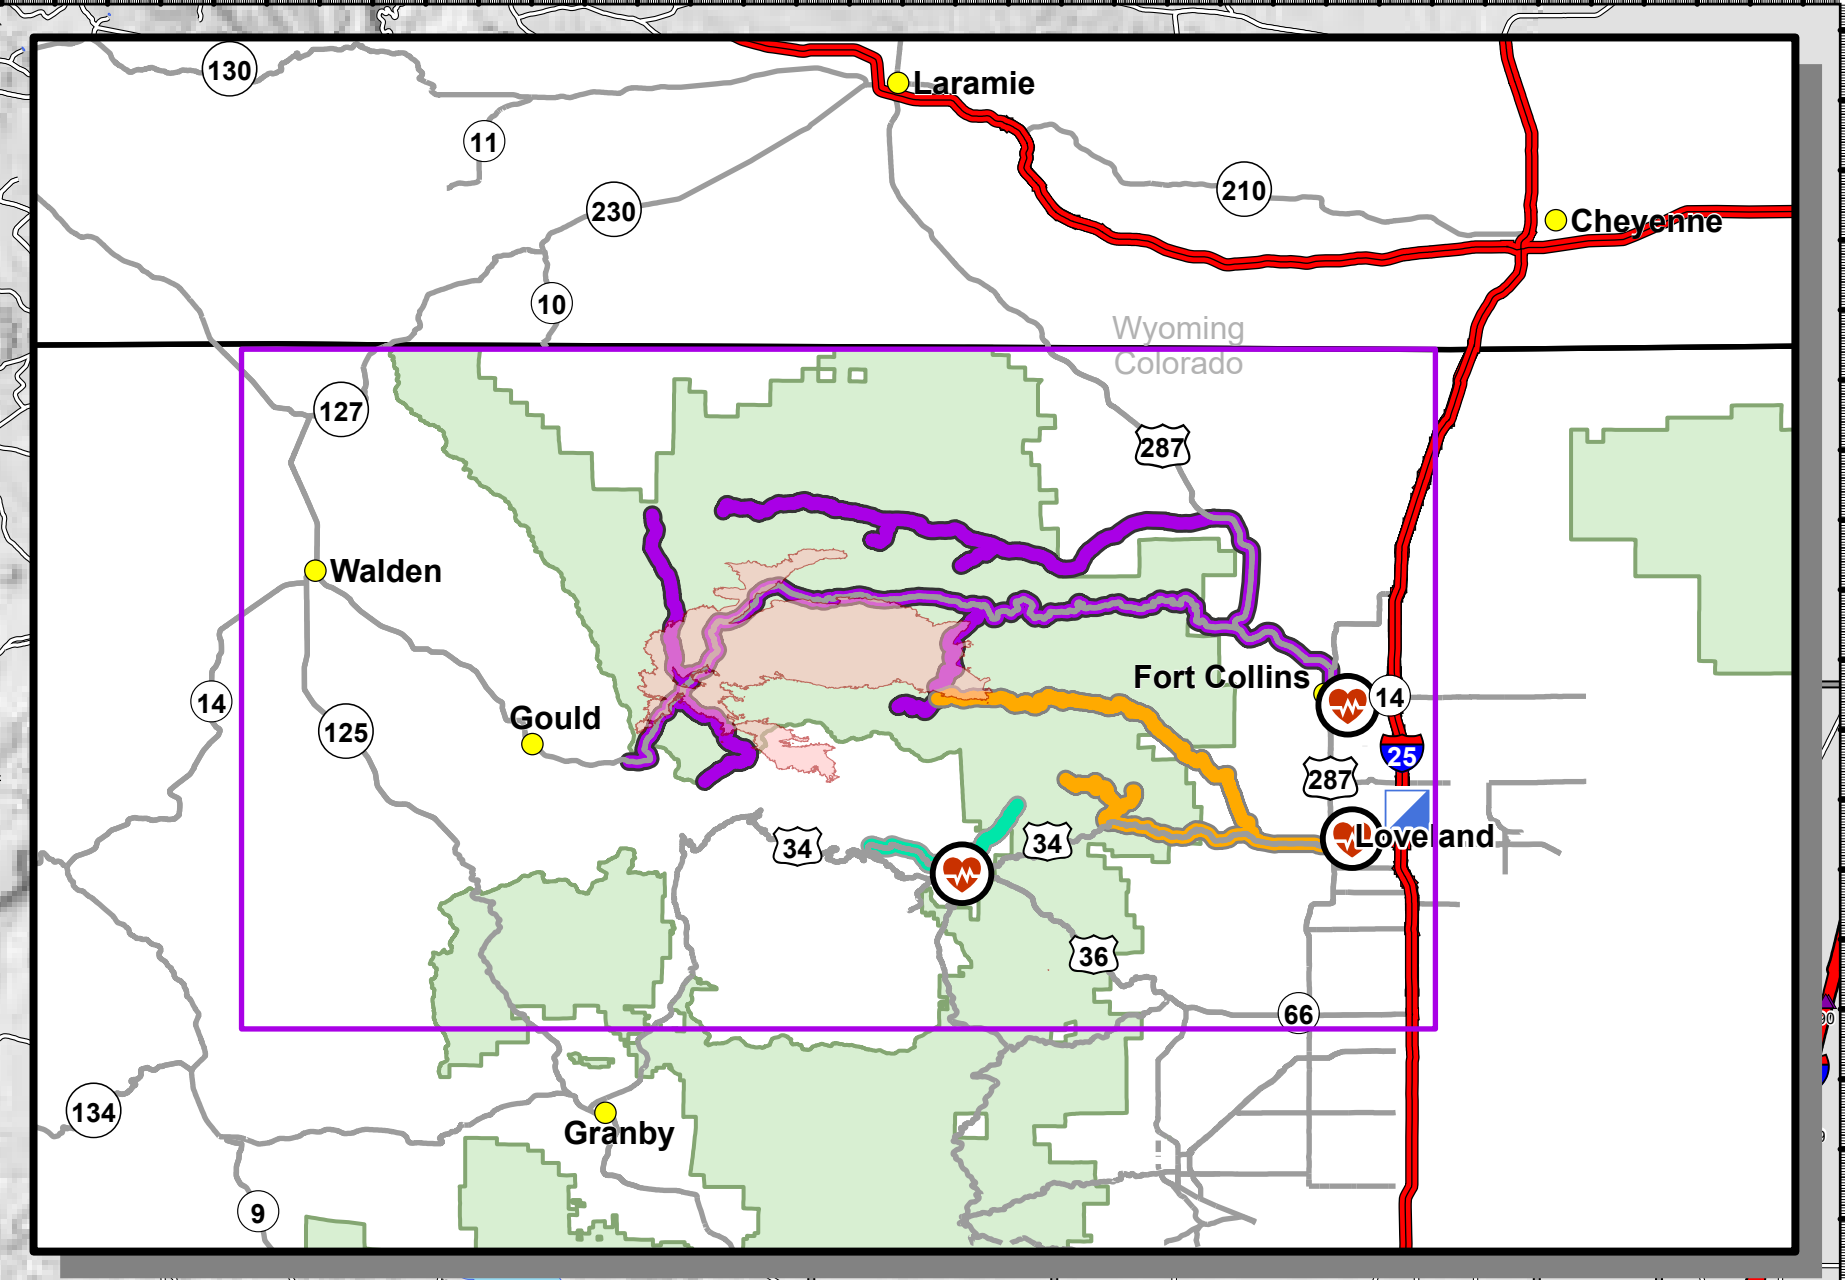

# Medical Ground Transportation

Cameron Peak  
CO-ARF-000636

9/25/2020

104,845 acres at 9/24/2020 1446

- Bridge
- Camp
- Closure
- Dip Site
- Drop Point
- Fence - Cut/Damaged
- Fire Station
- Gate
- Hazard
- Helibase
- Unimproved Landing Area
- Helispot
- Incident Command Post
- Internet Access
- Lookout
- Mobile Weather Unit
- Resource Location
- Retardant/Mud Pit
- Safety Zone
- Sling Site
- Stream Crossing
- Water Source
- Water Development or Draft Site
- Value at Risk
- Other
- Division Break
- Branch Break
- Uncontrolled Fire Edge
- Contained Line
- Completed Dozer Line
- Completed Hand Line
- Road as Completed Line
- Access or Improved Road
- Line Break Completed
- Completed Plow Line
- Fire Break Planned or Incomplete
- Zone Break
- Wildfire Daily Fire Perimeter
- US or State Highway
- Primary or County Road
- Arterial or Collector Road
- Minor or Local Road
- Highway Mile Marker

- Estes Park Medical Center
- McKee Medical Center
- Poudre Valley Hospital
- Hospital
- Ambulance Transfer

LocationName	DestinationHospital	ETA to Hospital
DP 475	Estes Park Medical Center	19 min
Old Fall River Rd	Estes Park Medical Center	22 min

LocationName	DestinationHospital	ETA to Hospital
Ambulance Transfer: Loveland	McKee Medical Center	30 min
Cedar Park	McKee Medical Center	45 min
DP 385	McKee Medical Center	1 hr 23 min
DP 430	McKee Medical Center	1 hr 15 min
Storm Mountain	McKee Medical Center	45 min

Medicine Bow-Routt National Forest

**SOUTHWEST AREA**

INCIDENT MANAGEMENT TEAM 3

9/24/2020 2222  
Acres from IR (MMA)  
Datum: North American 1983  
Lat/Long Grid