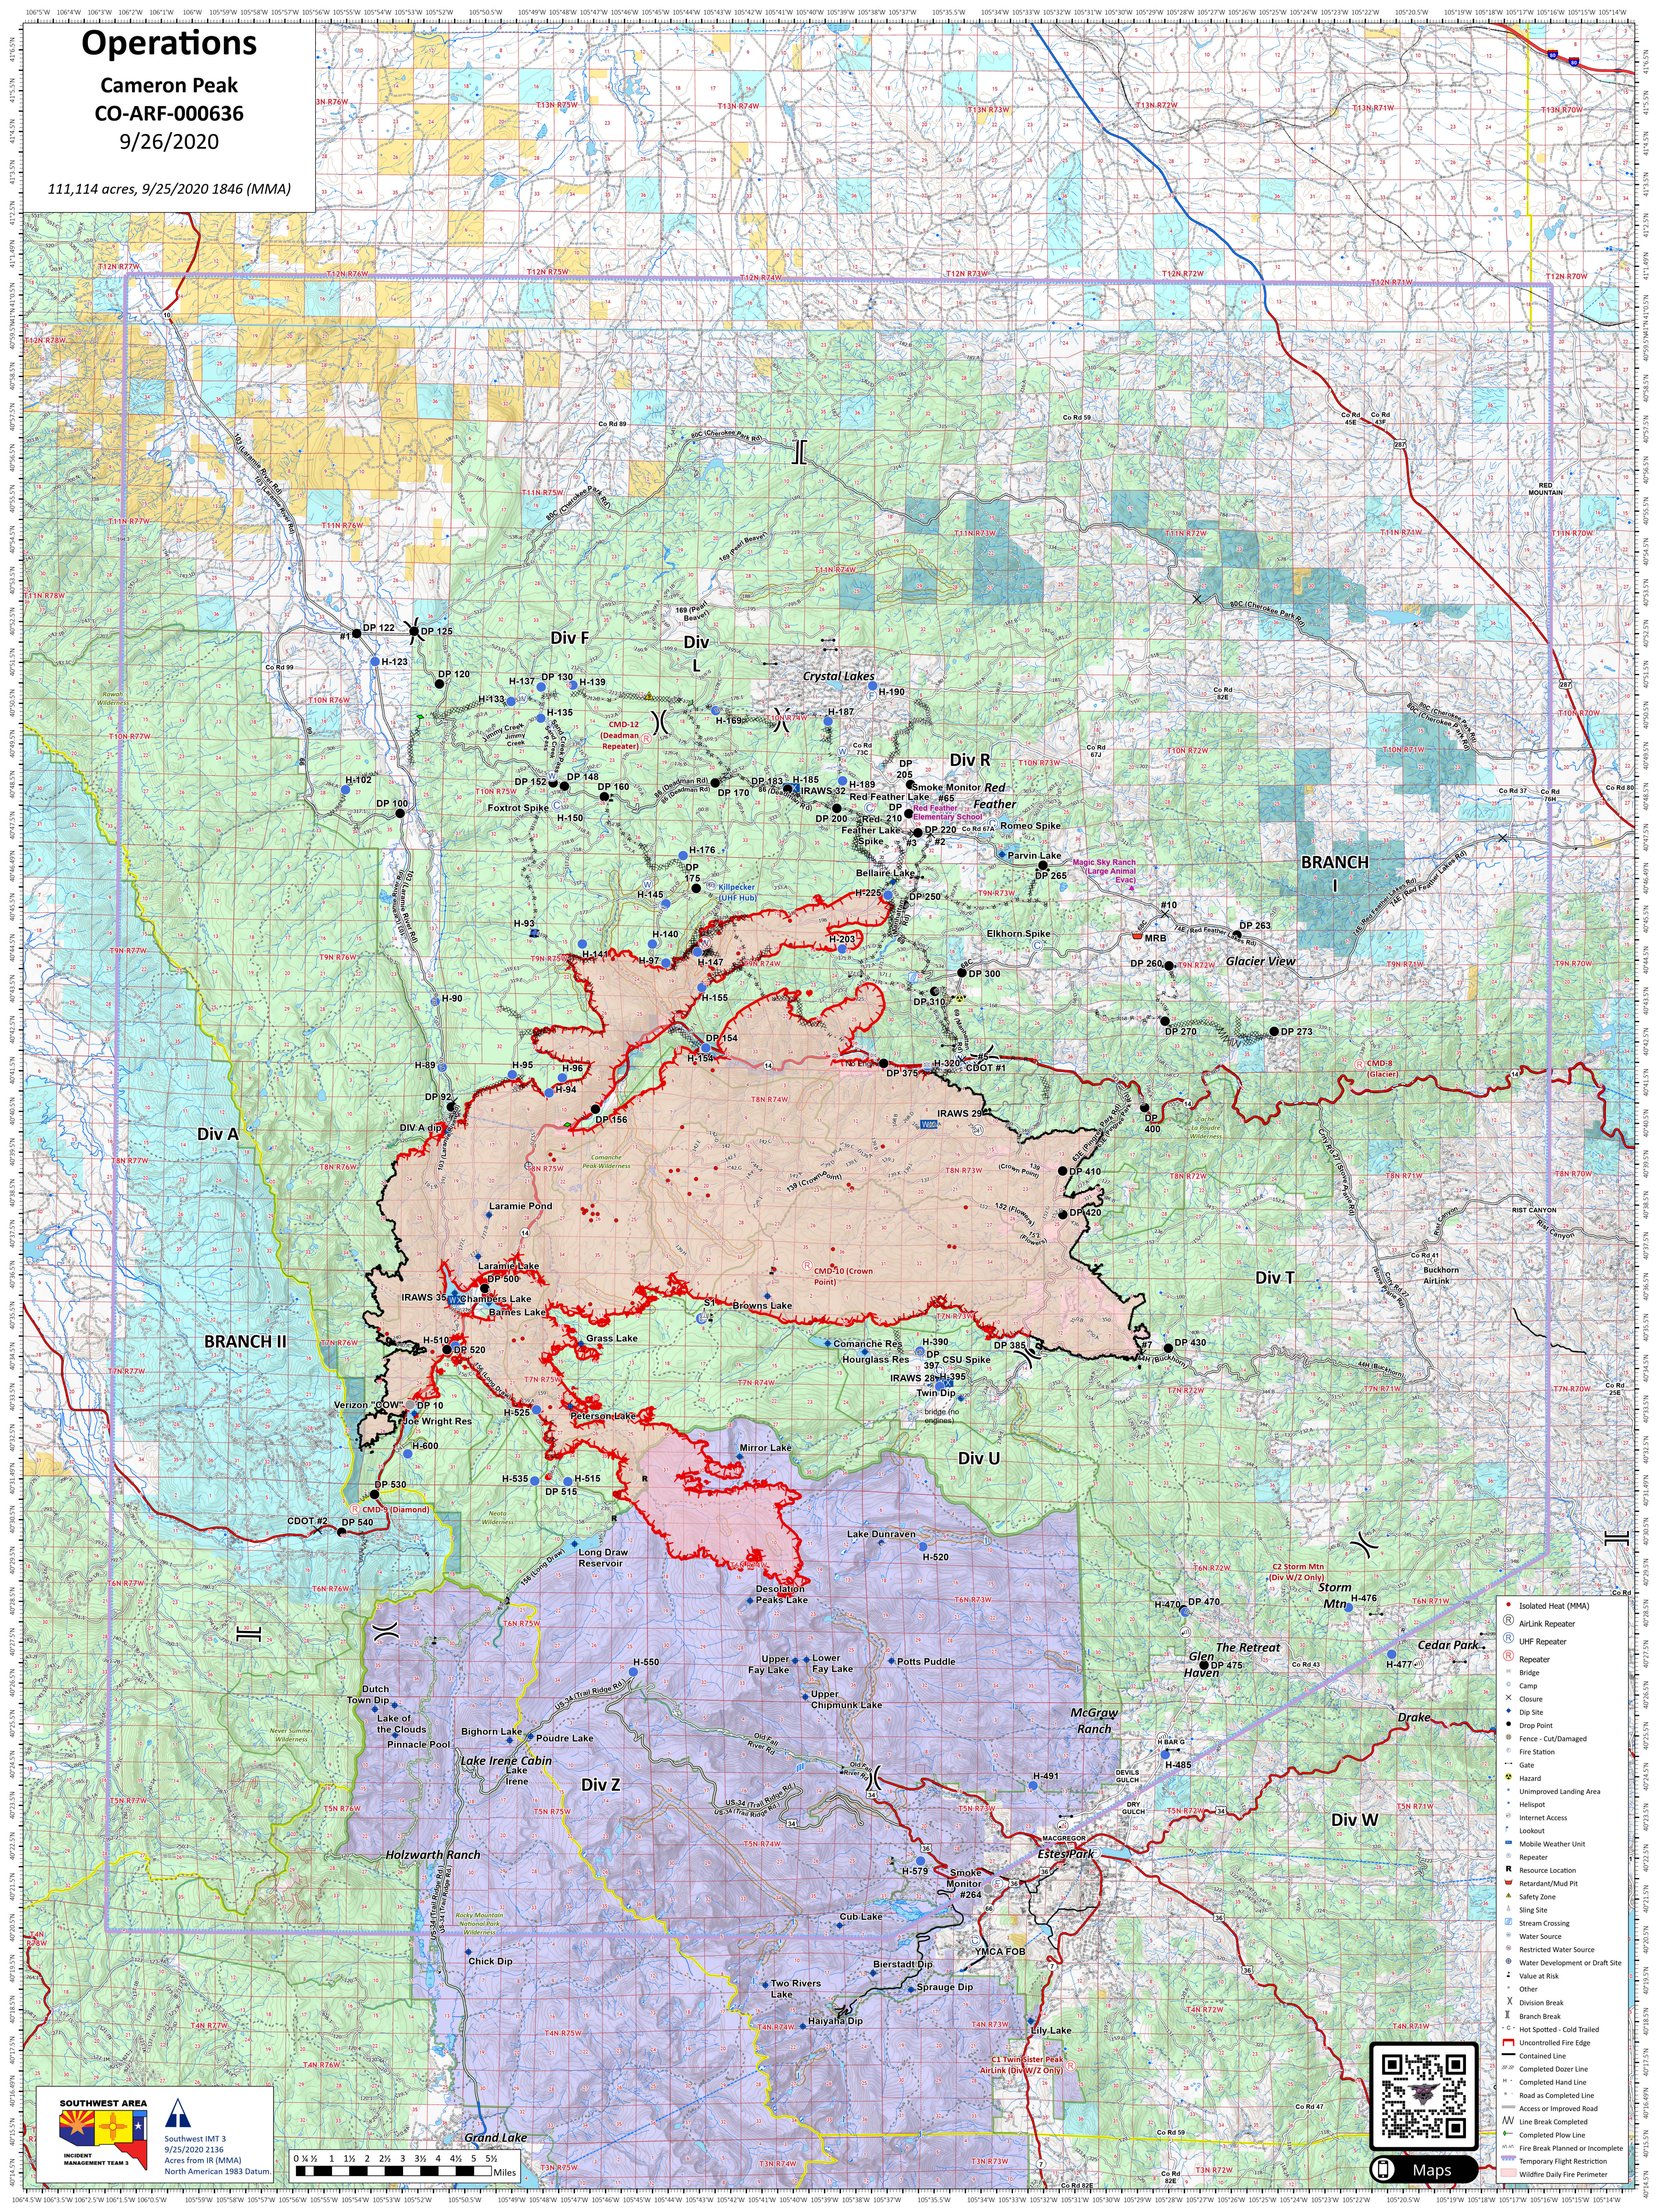

Operations

Cameron Peak
CO-ARF-000636
9/26/2020

111,114 acres, 9/25/2020 1846 (MMA)

SOUTHWEST AREA
INCIDENT MANAGEMENT TEAM 3

Southwest IMT 3
9/25/2020 2136
Acres from IR (MMA)
North American 1983 Datum.

Maps

- Isolated Heat (MMA)
- AirLink Repeater
- UHF Repeater
- Repeater
- Bridge
- Camp
- Closure
- Dip Site
- Drop Point
- Fence - Cut/Damaged
- Fire Station
- Gate
- Hazard
- Unimproved Landing Area
- Helispot
- Internet Access
- Lookout
- Mobile Weather Unit
- Repeater
- Resource Location
- Retardant/Mud Pit
- Safety Zone
- Sling Site
- Stream Crossing
- Water Source
- Restricted Water Source
- Water Development or Draft Site
- Value at Risk
- Other
- Division Symbol
- Branch Break
- Hot Spotted - Cold Trailed
- Uncontrolled Fire Edge
- Contained Line
- Completed Dozer Line
- Completed Hand Line
- Road as Completed Line
- Access or Improved Road
- Line Break Completed
- Completed Flow Line
- Fire Break Planned or Incomplete
- Temporary Flight Restriction
- Wildfire Daily Fire Perimeter