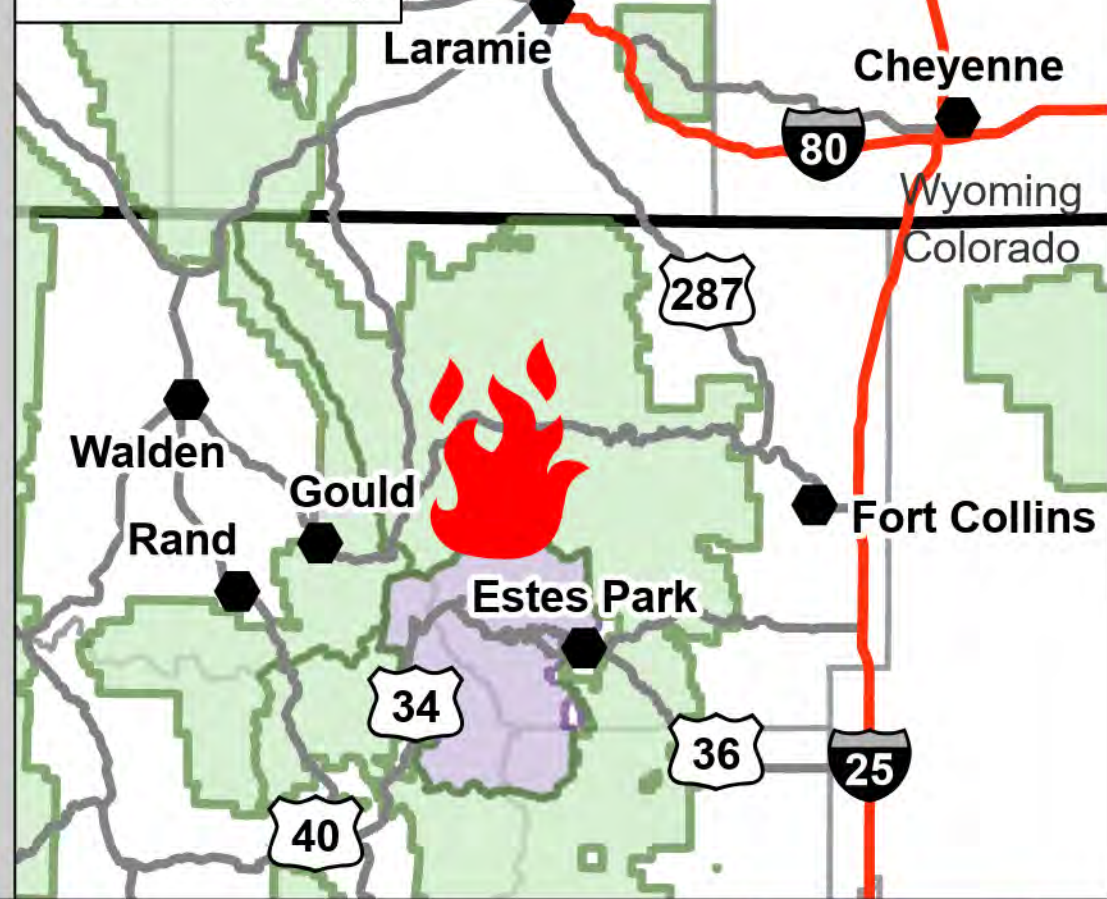

Public Information Cameron Peak

CO-ARF-000636

9/26/2020

IR 9/25/2020 1846

111,114 acres

25% contained

- Cameron Peak Fire
- Contained Line
- X Division Break
- Branch Break
- National Forest Closure Area, 9/17/20
- National Park Closure Area, 9/6/20
- x Road Closure
- Primary Route
- Trail
- Fire History

Vicinity Map

Travel Management Signs
The signs shown below identify the different types of National Forest system routes.
Priority Roads - suitable for low-
Low Standard Road