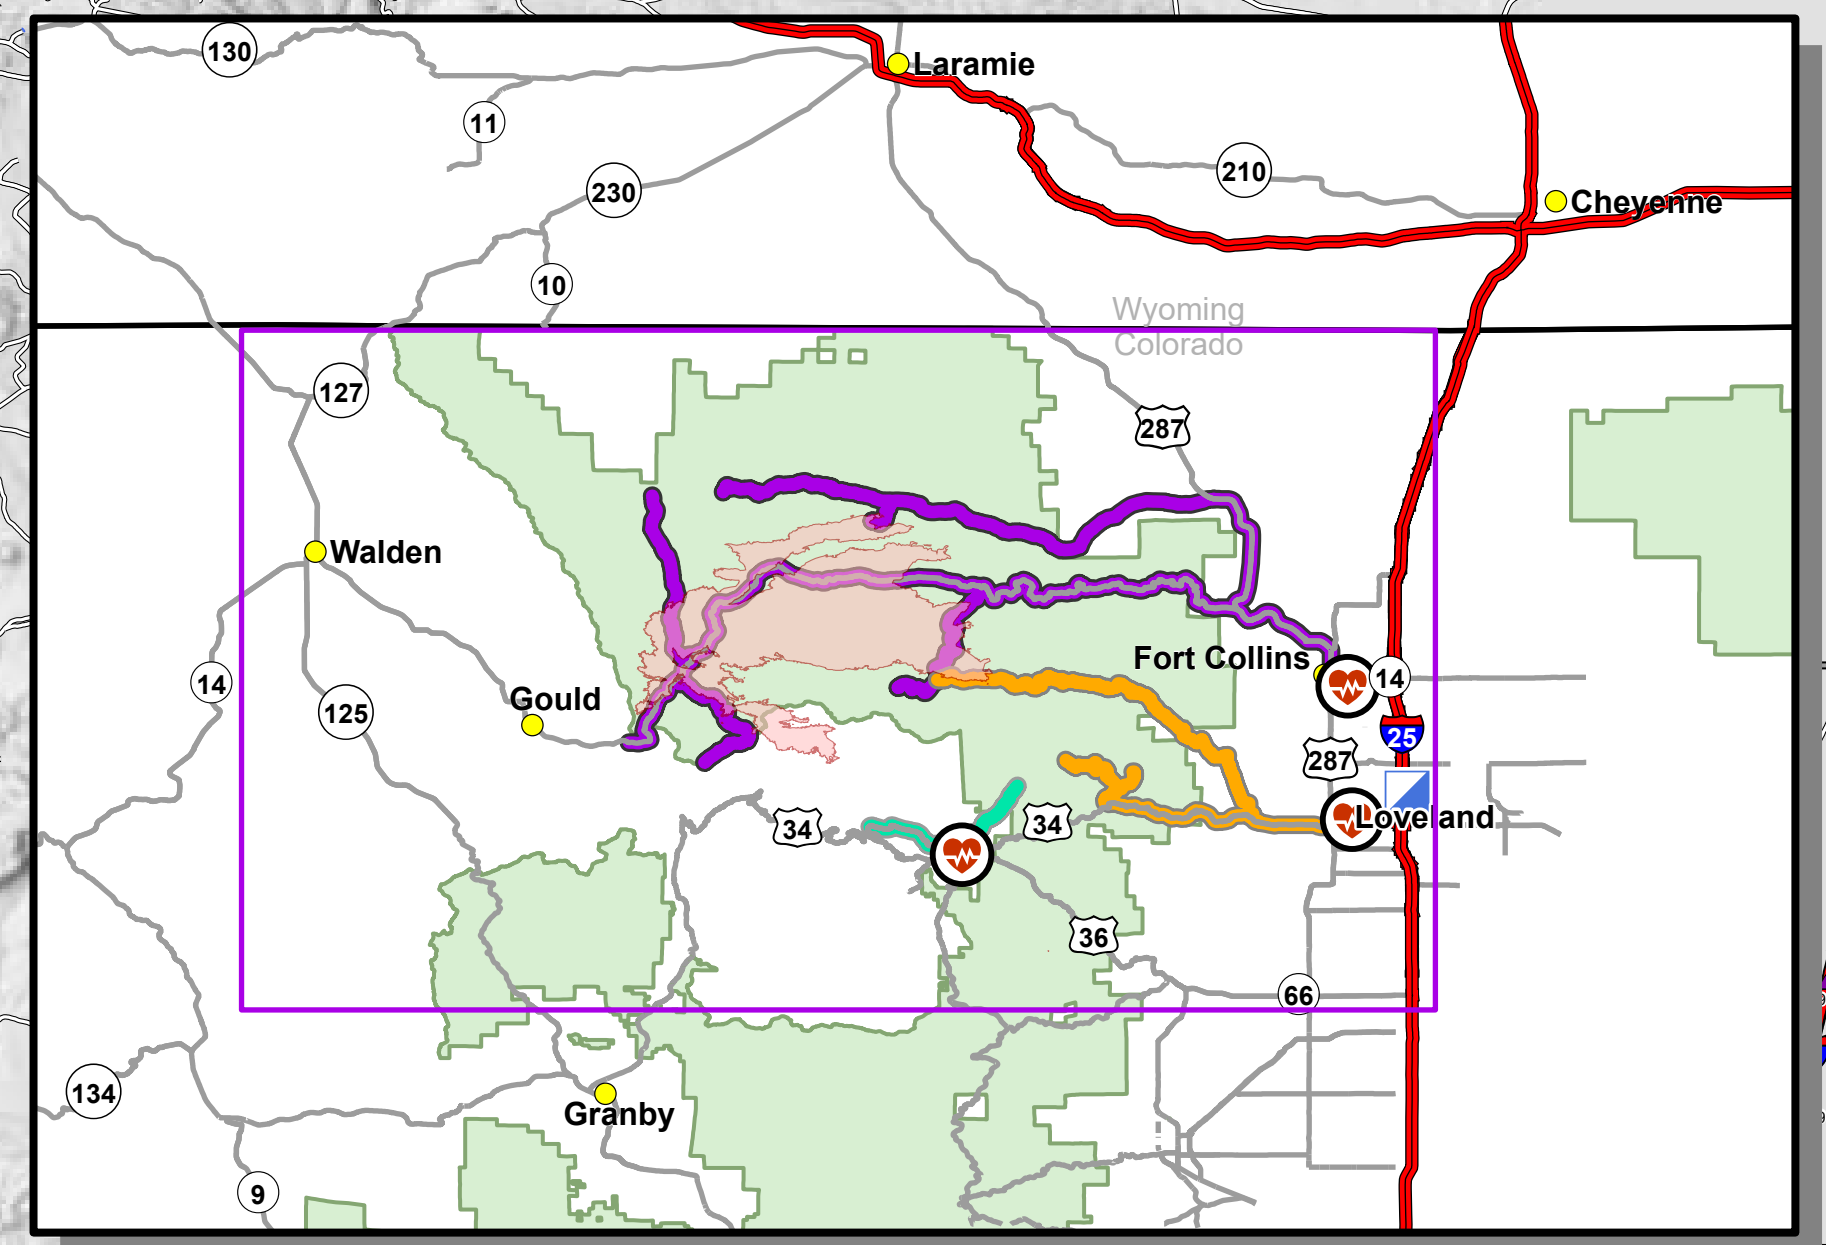

Medical Ground Transportation

Cameron Peak
CO-ARF-000636

9/27/2020

122,819 acres on 09/26/2020 1743

- Bridge
- Camp
- Closure
- Dip Site
- Drop Point
- Fence - Cut/Damaged
- Fire Station
- Hazard
- Helibase
- Unimproved Landing Area
- Helispot
- Incident Command Post
- Internet Access
- Lookout
- Mobile Weather Unit
- Resource Location
- Retardant/Mud Pit
- Safety Zone
- Sling Site
- Stream Crossing
- Water Source
- Restricted Water Source
- Water Development or Draft Site
- Value at Risk
- Other
- Division Break
- Branch Break
- Uncontrolled Fire Edge
- Contained Line
- Completed Dozer Line
- Completed Hand Line
- Road as Completed Line
- Access or Improved Road
- Line Break Completed
- Completed Plow Line
- Fire Break Planned or Incomplete
- Zone Break
- Wildfire Daily Fire Perimeter
- US or State Highway
- Primary or County Road
- Arterial or Collector Road
- Minor or Local Road
- Highway Mile Marker

- Estes Park Medical Center
- McKee Medical Center
- Poudre Valley Hospital
- Hospital
- Ambulance Transfer

LocationName	DestinationHospital	ETA to Hospital
DP 475	Estes Park Medical Center	19 min
Old Fall River Rd	Estes Park Medical Center	22 min

LocationName	DestinationHospital	ETA to Hospital
Ambulance Transfer: Loveland	McKee Medical Center	30 min
Cedar Park	McKee Medical Center	45 min
DP 385	McKee Medical Center	1 hr 23 min
DP 430	McKee Medical Center	1 hr 15 min
Storm Mountain	McKee Medical Center	45 min

LocationName	DestinationHospital	ETA to Hospital
156 Long Draw Rd	Poudre Valley Hospital	2 hrs 10 min
Ambulance Transfer: DP-400	Poudre Valley Hospital	55 min
Ambulance Transfer: Fort Collins	Poudre Valley Hospital	33 min
CSU Mountain Campus	Poudre Valley Hospital	1 hr 45 min
DP 170	Poudre Valley Hospital	1 hr 13 min
DP 540	Poudre Valley Hospital	1 hr 50 min
Foxtrot Spike	Poudre Valley Hospital	1 hr 33 min
Romeo Spike	Poudre Valley Hospital	1 hr 8 min
Stub Creek Work Center	Poudre Valley Hospital	2 hr 20 min