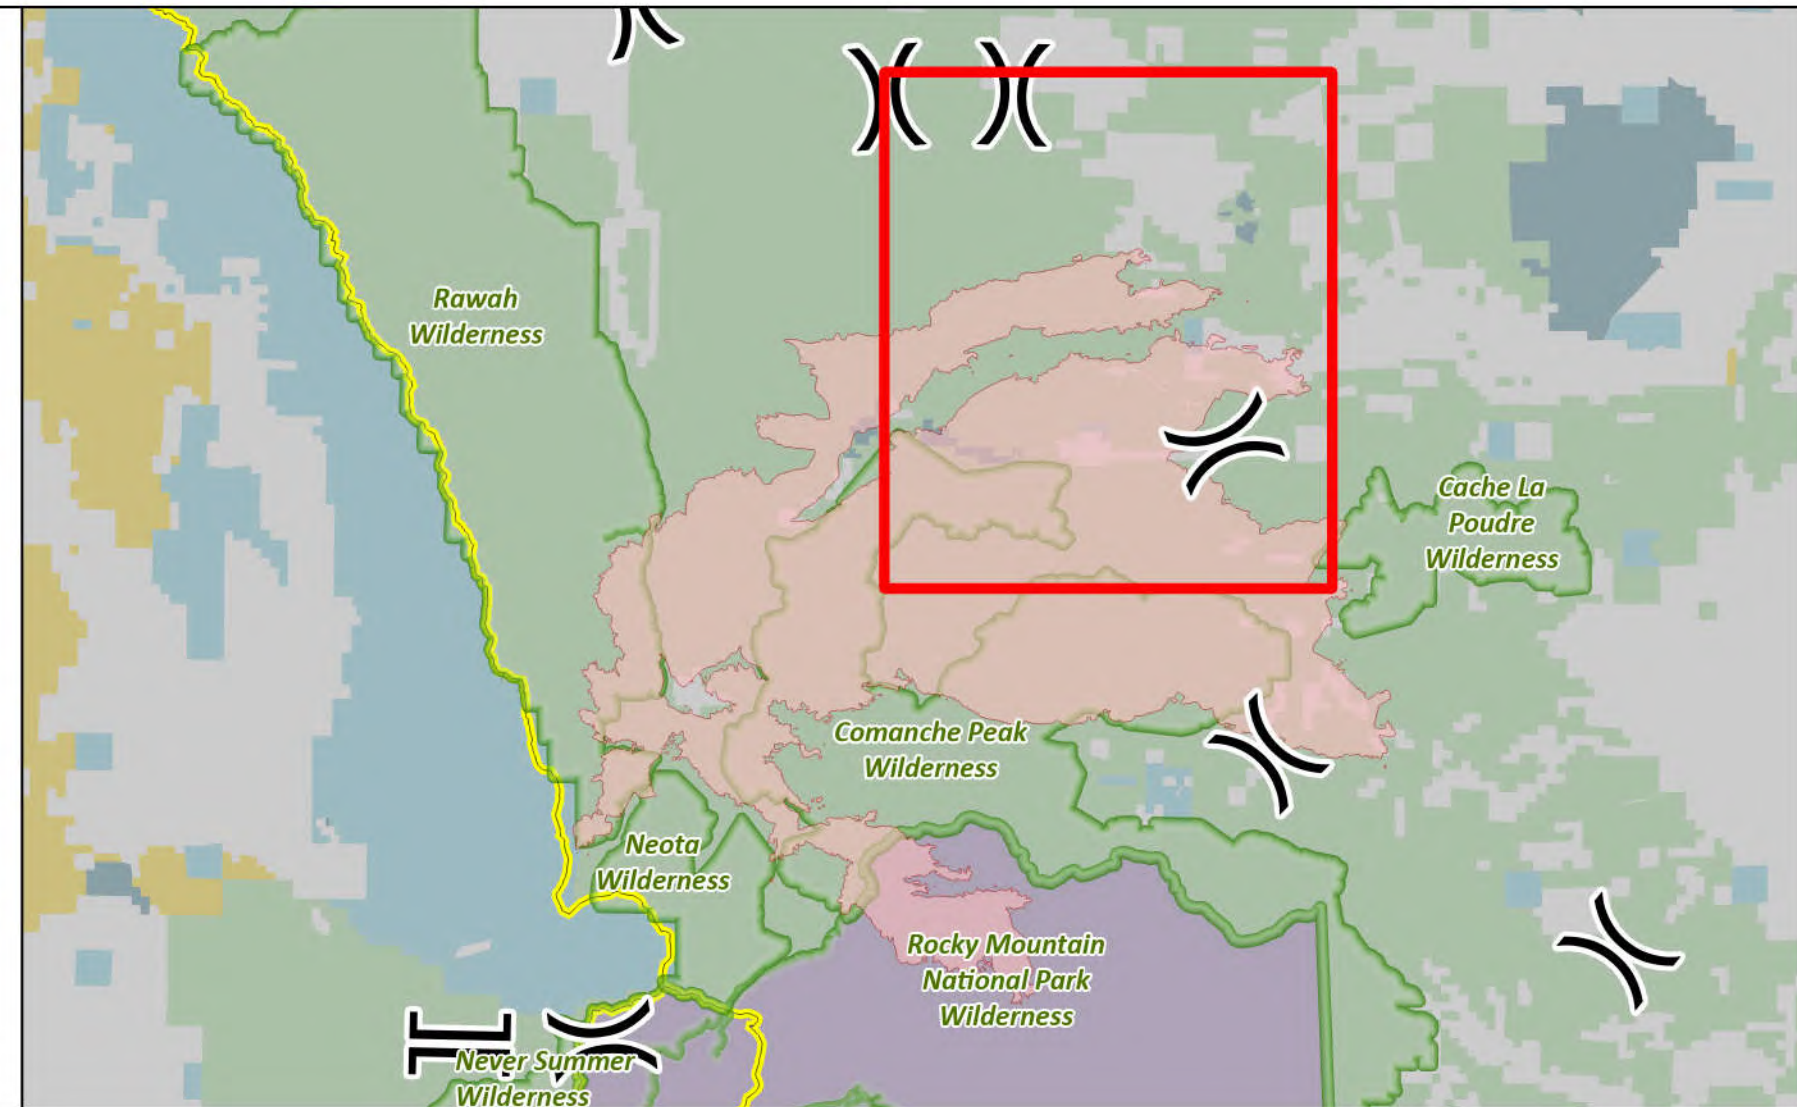

## Northeast Cameron Peak

CO-ARF-000636  
9/28/2020

124,026 acres at 09/26/2020 2316 (MMA + IR)

- Pump
- Water Tank
- Other Property
- Drop Point
- Helispot
- Wildfire Daily Fire Perimeter
- Forest Service
- Private
- State, County, City, Areas
- State

Maps

### SOUTHWEST AREA

INCIDENT  
MANAGEMENT TEAM 3

Southwest IMT 3  
9/27/2020 2017

North American 1983 Datum, LatLong Grid

4 cargo nets,  
fire extinguisher,  
safety cans,  
10 backpack pumps,  
helicopter extraction kit,  
and two garbage cans.  
H4410  
63E (Pine  
Kyle Gulch DP 410 Park Rd)