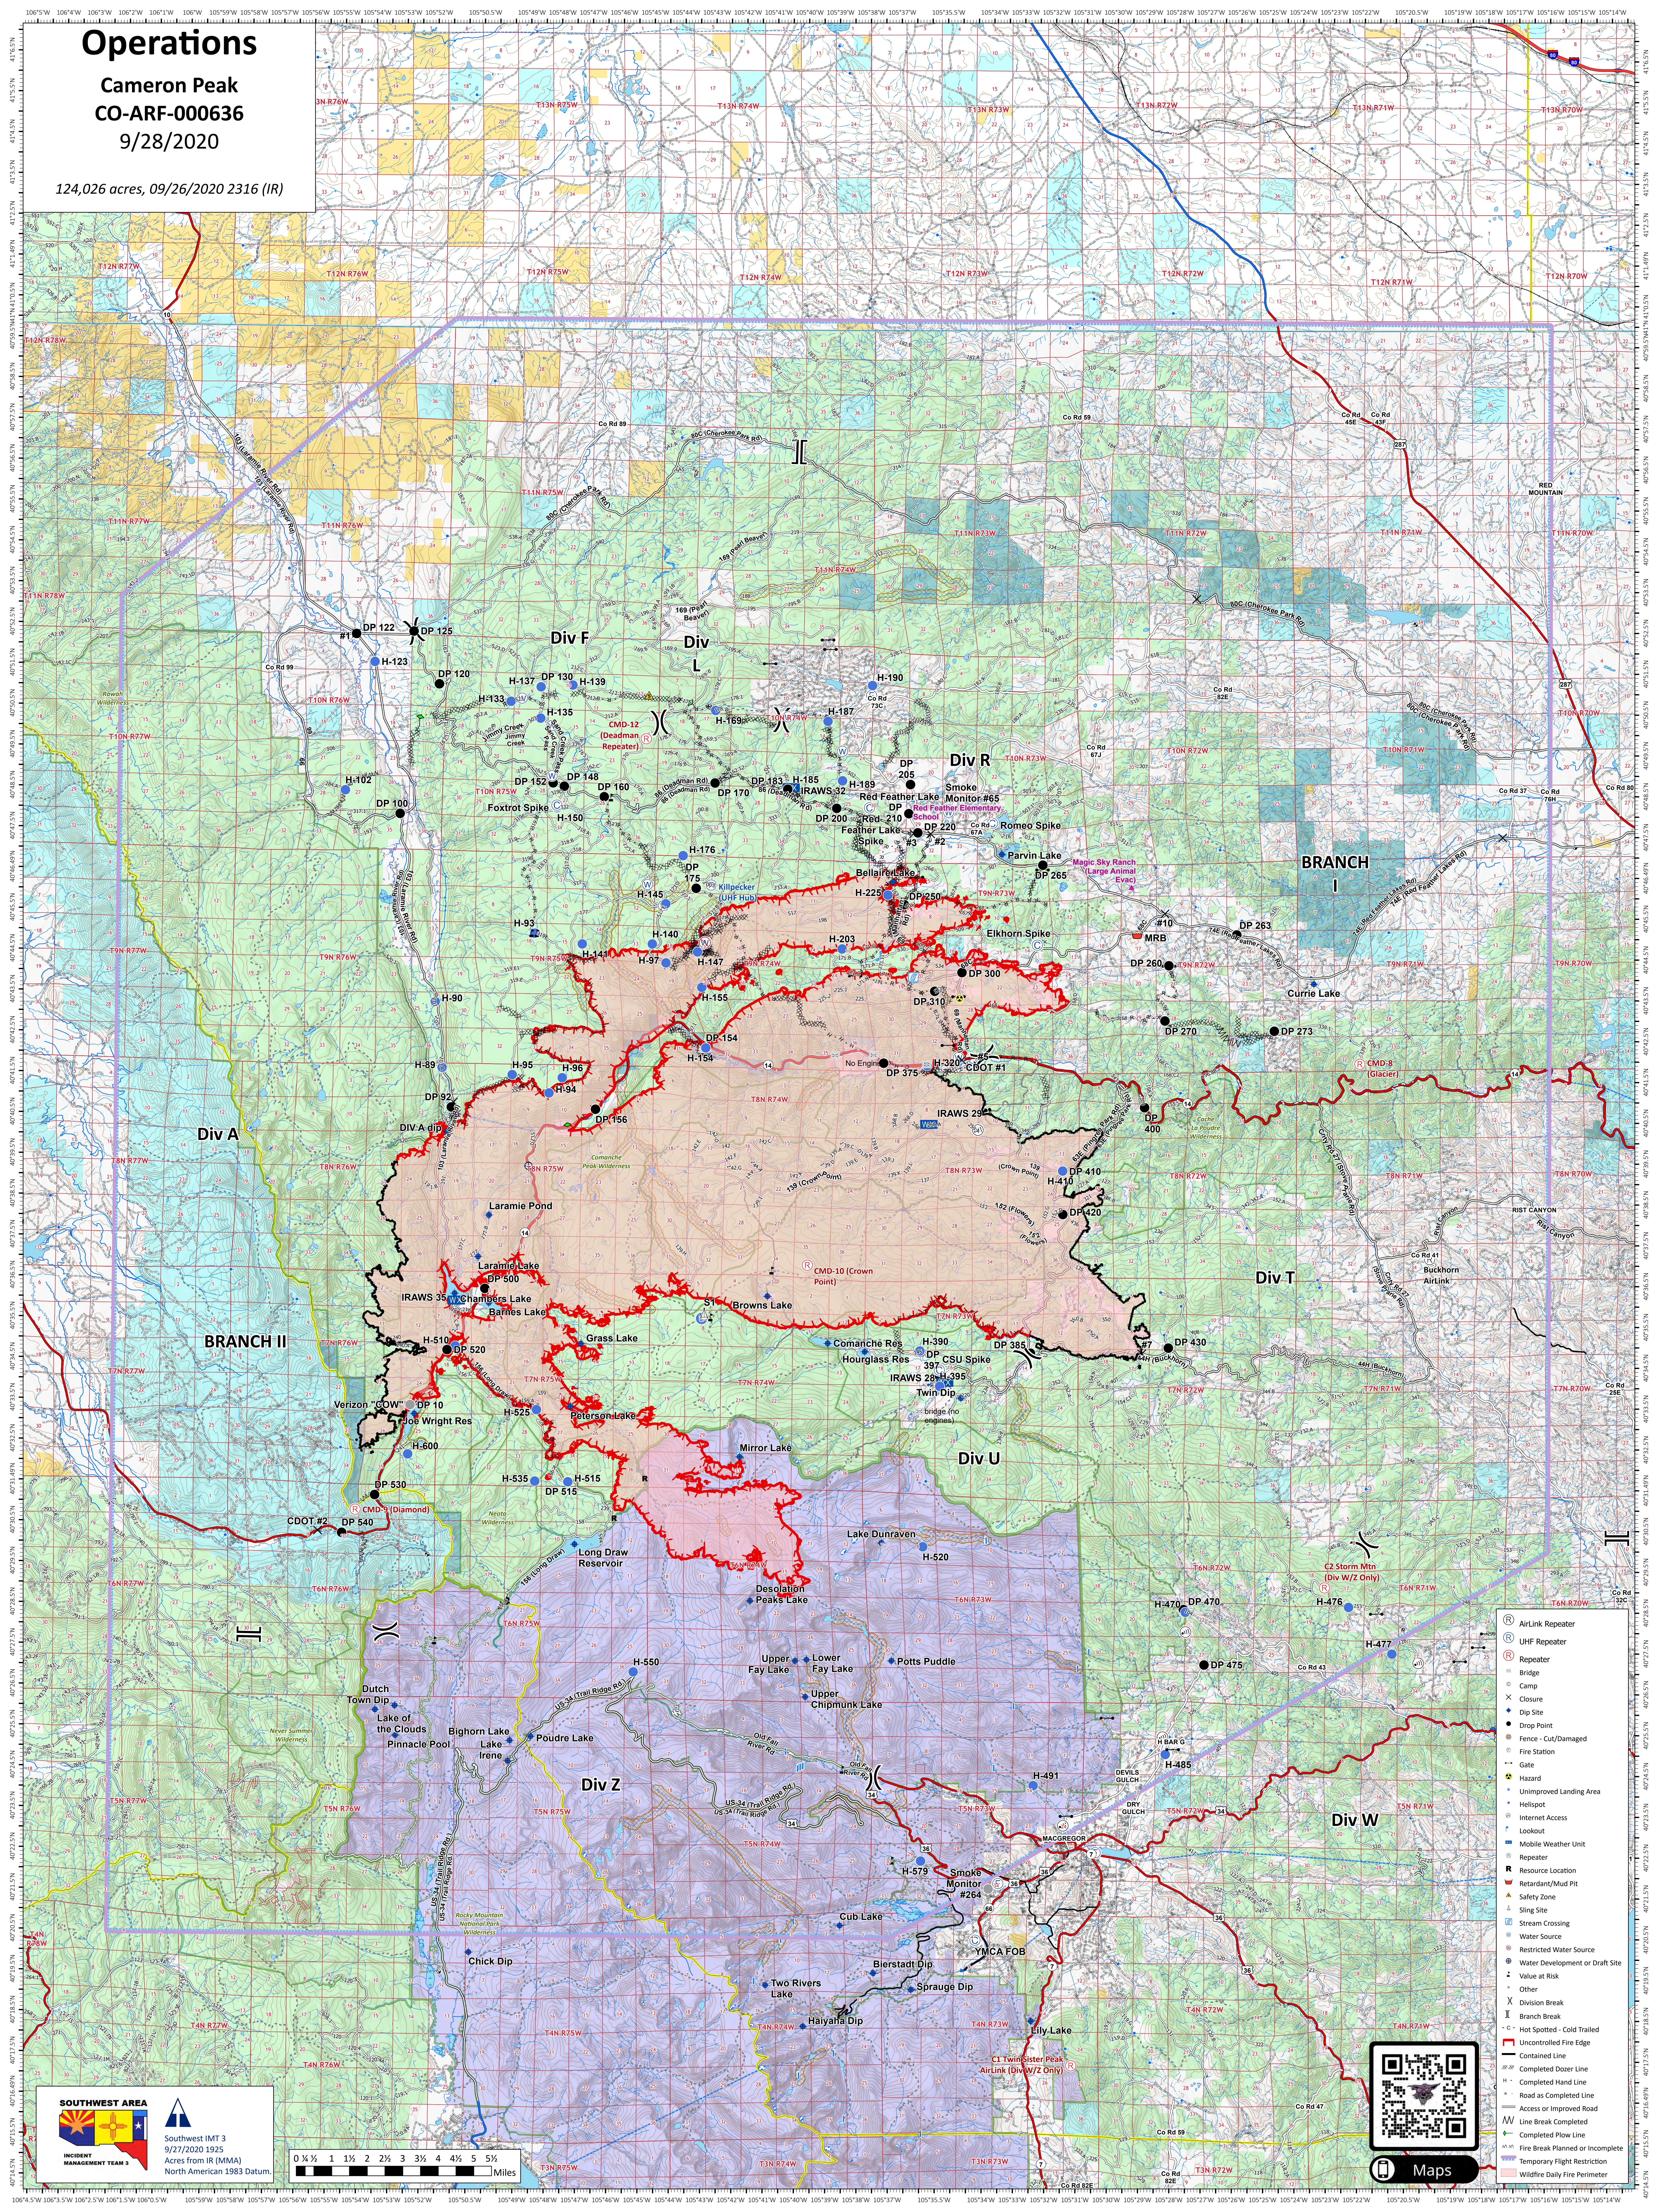

Operations

Cameron Peak
CO-ARF-000636
9/28/2020

124,026 acres, 09/26/2020 2316 (IR)

SOUTHWEST AREA
INCIDENT MANAGEMENT TEAM 3

Southwest IMT 3
9/27/2020 1925
Acres from IR (MMA)
North American 1983 Datum.

- AirLink Repeater
- UHF Repeater
- Repeater
- Bridge
- Camp
- Closure
- Dip Site
- Drop Point
- Fence - Cut/Damaged
- Fire Station
- Gate
- Hazard
- Unimproved Landing Area
- Helispot
- Internet Access
- Lookout
- Mobile Weather Unit
- Repeater
- Resource Location
- Retardant/Mud Pit
- Safety Zone
- Sling Site
- Stream Crossing
- Water Source
- Restricted Water Source
- Water Development or Draft Site
- Value at Risk
- Other
- Division Break
- Branch Break
- Hot Spotted - Cold Trailed
- Uncontrolled Fire Edge
- Contained Line
- Completed Dozer Line
- Completed Hand Line
- Road as Completed Line
- Access or Improved Road
- Line Break Completed
- Completed Plow Line
- Fire Break Planned or Incomplete
- Temporary Flight Restriction
- Wildfire Daily Fire Perimeter