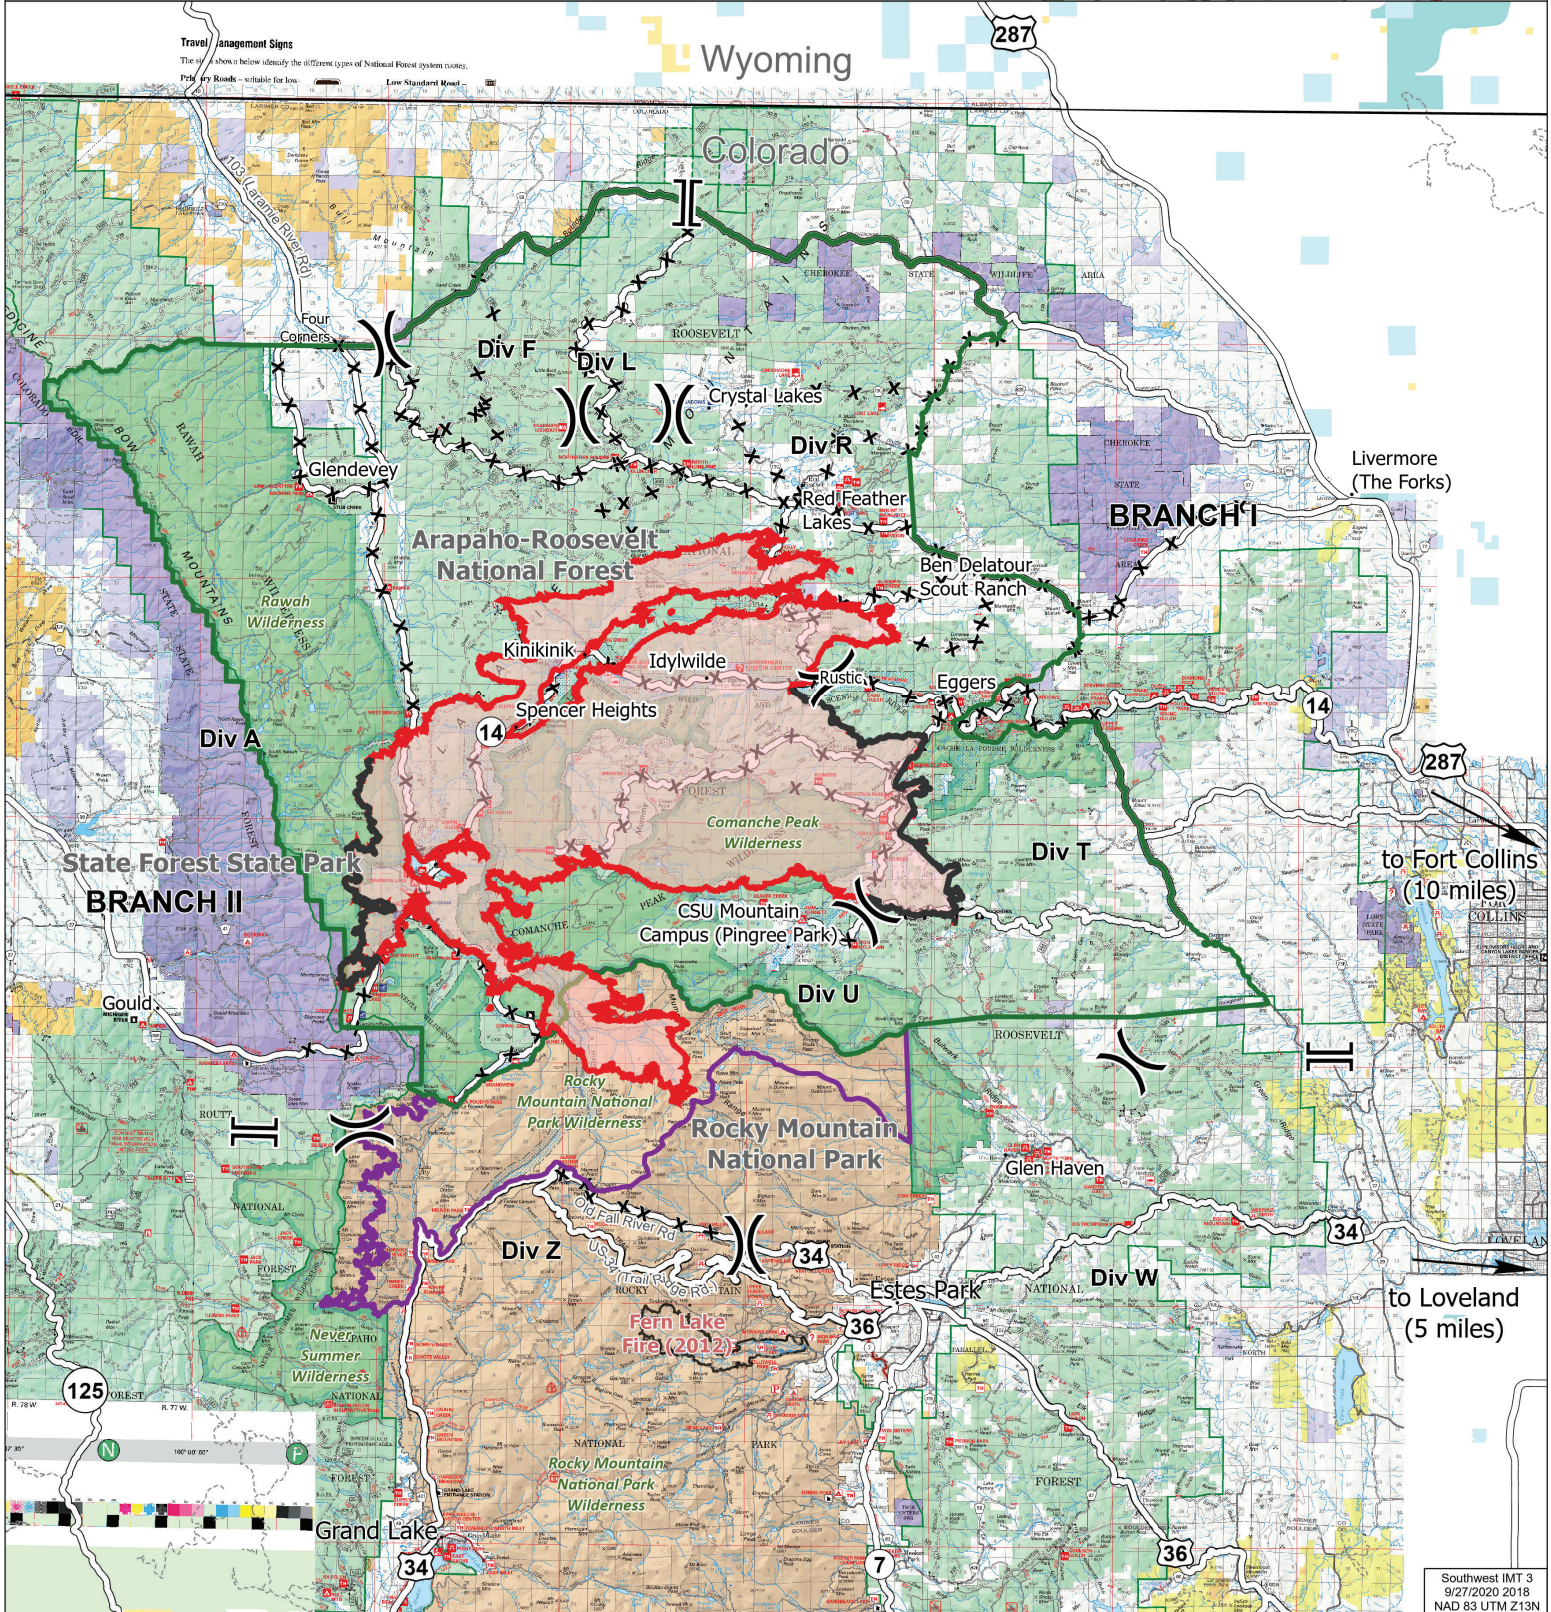

Public Information Cameron Peak

CO-ARF-000636

9/28/2020

IR 09/26/2020 2316

124,026 acres

21% contained

- ▬ Cameron Peak Fire
- Contained Line
- X Division Break
- Branch Break
- National Forest Closure Area, 9/17/20
- National Park Closure Area, 9/6/20
- x Road Closure
- Primary Route
- Trail
- Fire History

to Fort Collins (10 miles)

to Loveland (5 miles)