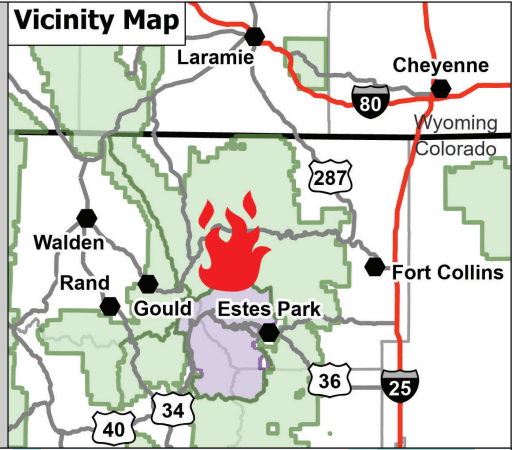

Public Information Cameron Peak

CO-ARF-000636

9/28/2020

IR 09/26/2020 2316

124,026 acres

21% contained

- ▬ Cameron Peak Fire
- Contained Line
- X Division Break
- Branch Break
- National Forest Closure Area, 9/17/20
- National Park Closure Area, 9/6/20
- x Road Closure
- Primary Route
- Trail
- Fire History

to Fort Collins (10 miles)

to Loveland (5 miles)