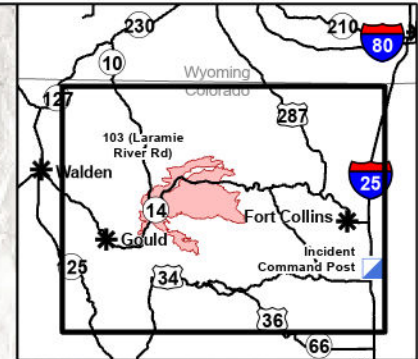

**Repeater Coverage
Cameron Peak**
CO-ARF-000636
9/29/2020
125,006 acres on 09/28/2020 1753

- Bridge
- Camp
- Closure
- Drop Point
- Fire Station
- Helibase
- Incident Command Post
- Division Break
- Branch Break
- Contained Line
- Wildfire Daily Fire Perimeter
- Highway
- County Road
- Other Road
- Repeater

0 1 2 4
Miles

9/28/2020 2119
Acres from IR (MMA)
Datum: North American 1983
Lat/Long Grid

C1 Twin Sister Peak AirLink (Div W/Z Only)