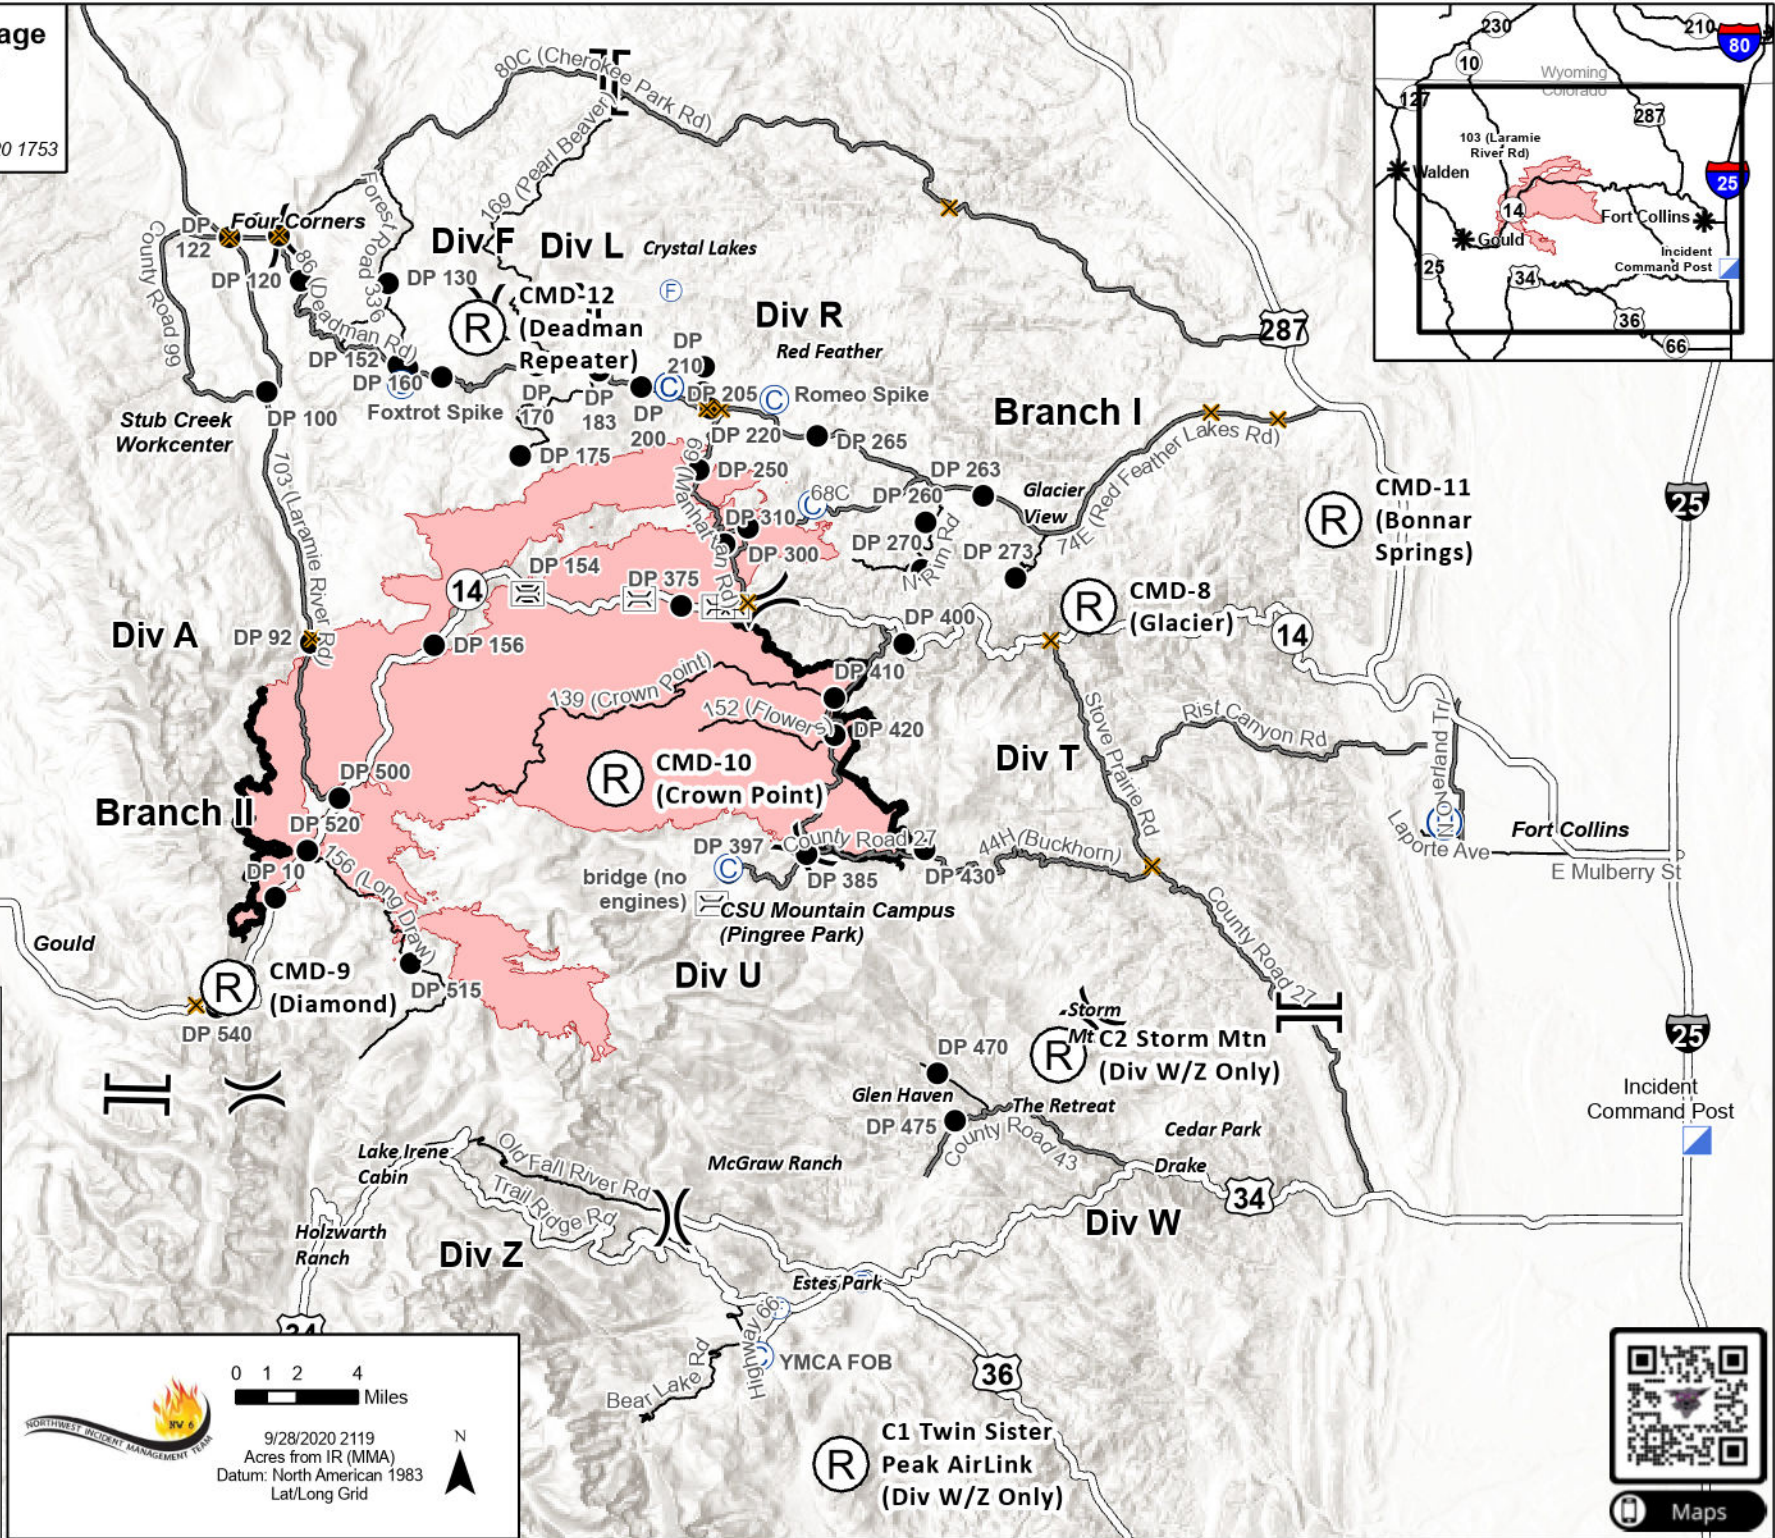

**Repeater Coverage
Cameron Peak**
CO-ARF-000636
9/29/2020
125,006 acres on 09/28/2020 1753

- Bridge
- Camp
- Closure
- Drop Point
- Fire Station
- Helibase
- Incident Command Post
- Division Break
- Branch Break
- Contained Line
- Wildfire Daily Fire Perimeter
- Highway
- County Road
- Other Road
- Repeater

0 1 2 4
Miles

9/28/2020 2119
Acres from IR (MMA)
Datum: North American 1983
Lat/Long Grid

C1 Twin Sister Peak AirLink (Div W/Z Only)