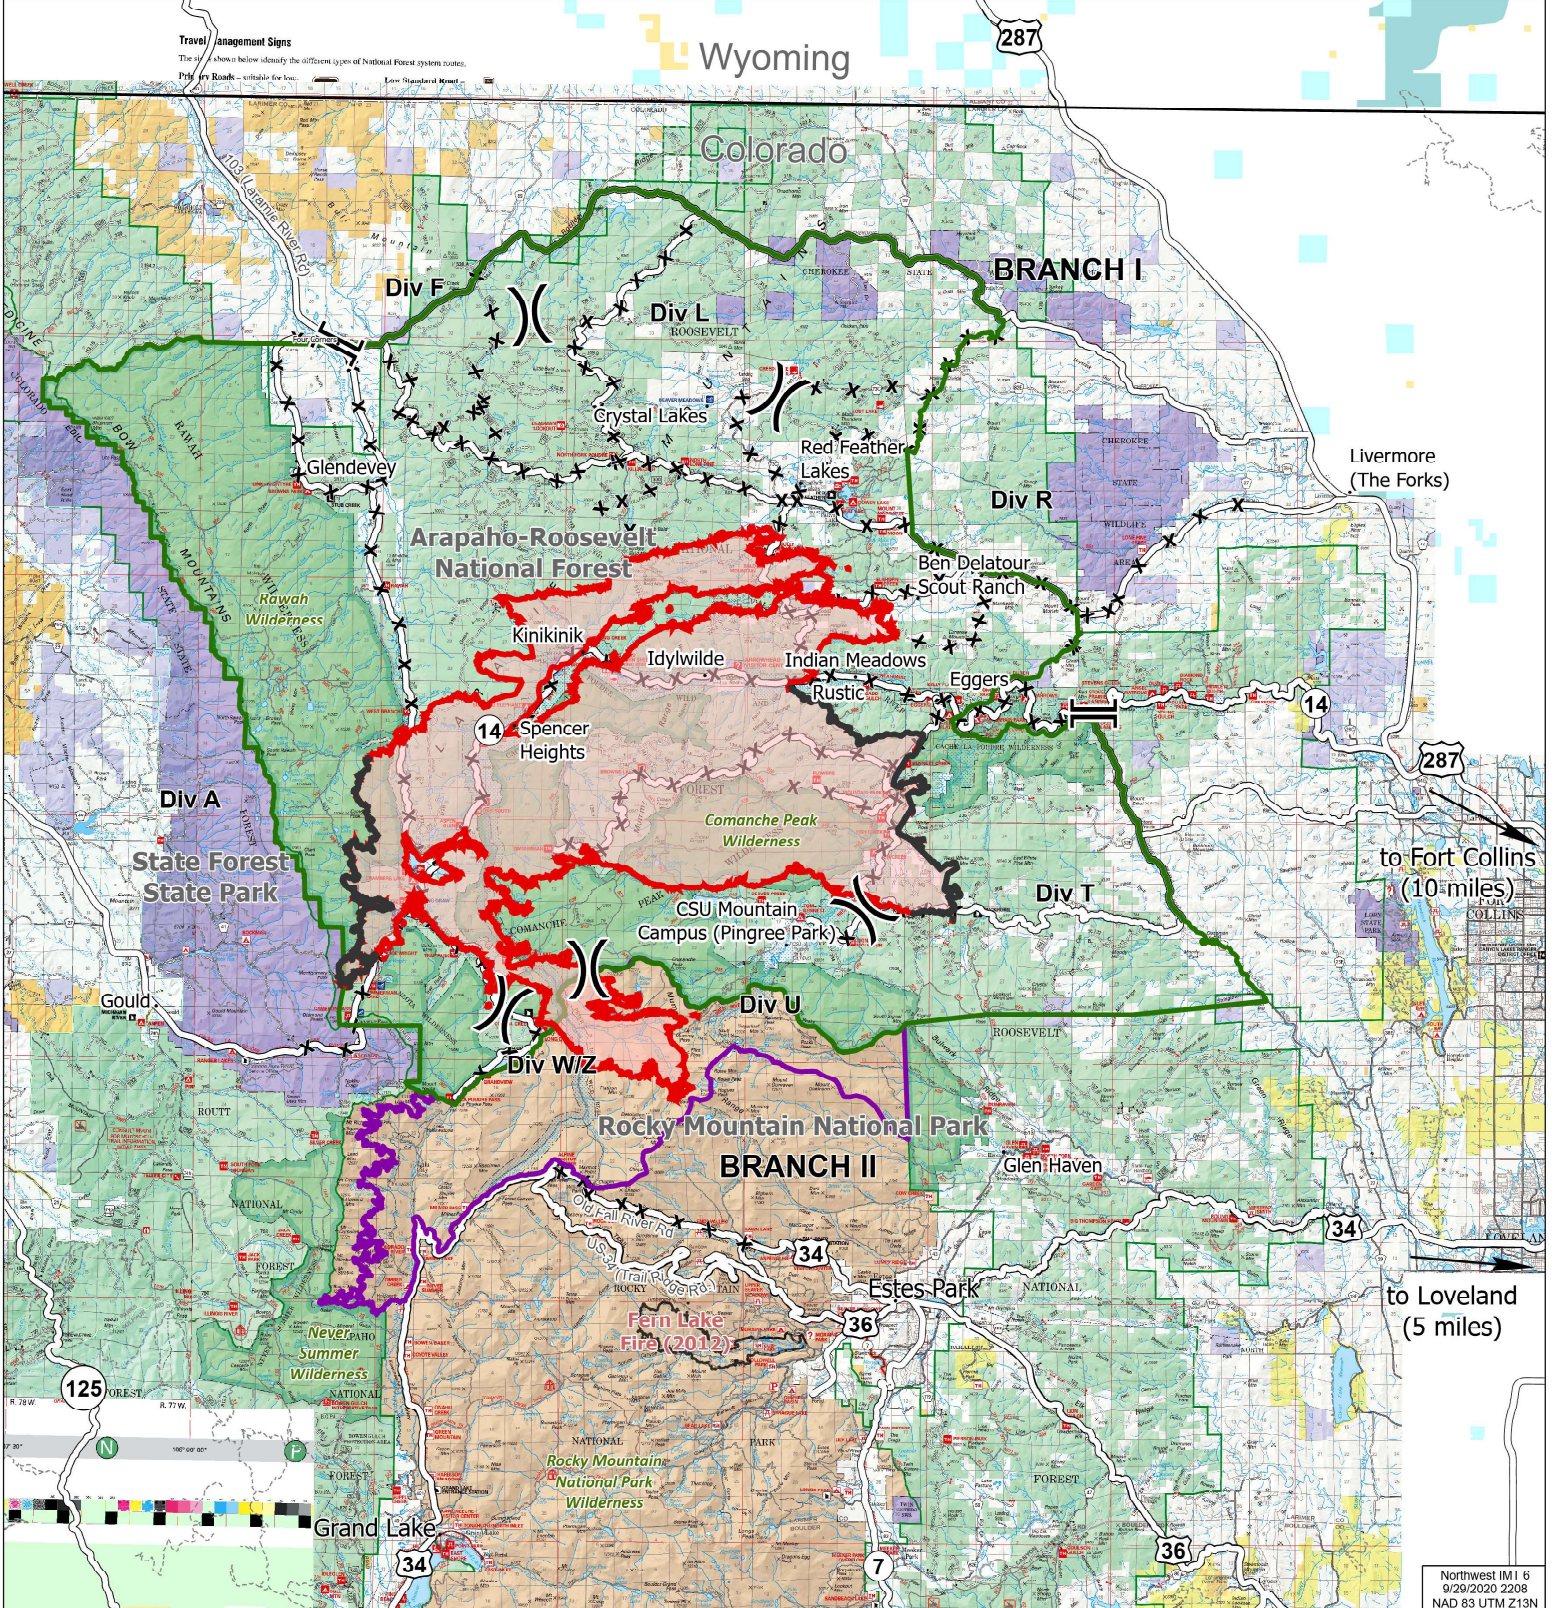

Public Information Cameron Peak

CO-ARF-000636

9/30/2020

IR 09/28/2020 1753

125,006 acres

22% contained

- ▬ Cameron Peak Fire
- Contained Line
- X Division Break
- Branch Break
- National Forest Closure Area, 9/17/20
- National Park Closure Area, 9/6/20
- x Road Closure
- Primary Route
- Trail
- Fire History

to Fort Collins
(10 miles)

to Loveland
(5 miles)