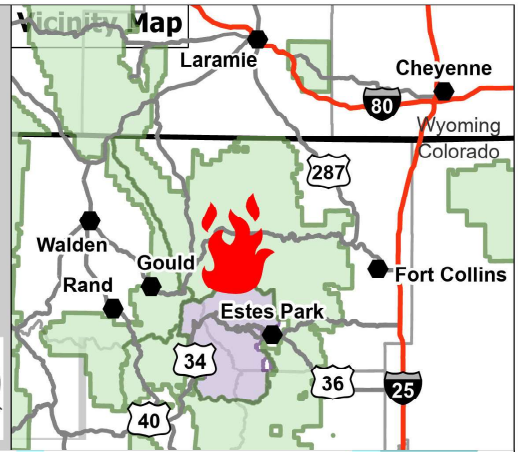

Public Information Cameron Peak

CO-ARF-000636

9/30/2020

IR 09/28/2020 1753

125,006 acres

22% contained

- ▬ Cameron Peak Fire
- Contained Line
- X Division Break
- Branch Break
- National Forest Closure Area, 9/17/20
- National Park Closure Area, 9/6/20
- x Road Closure
- Primary Route
- Trail
- Fire History

to Fort Collins
(10 miles)

to Loveland
(5 miles)