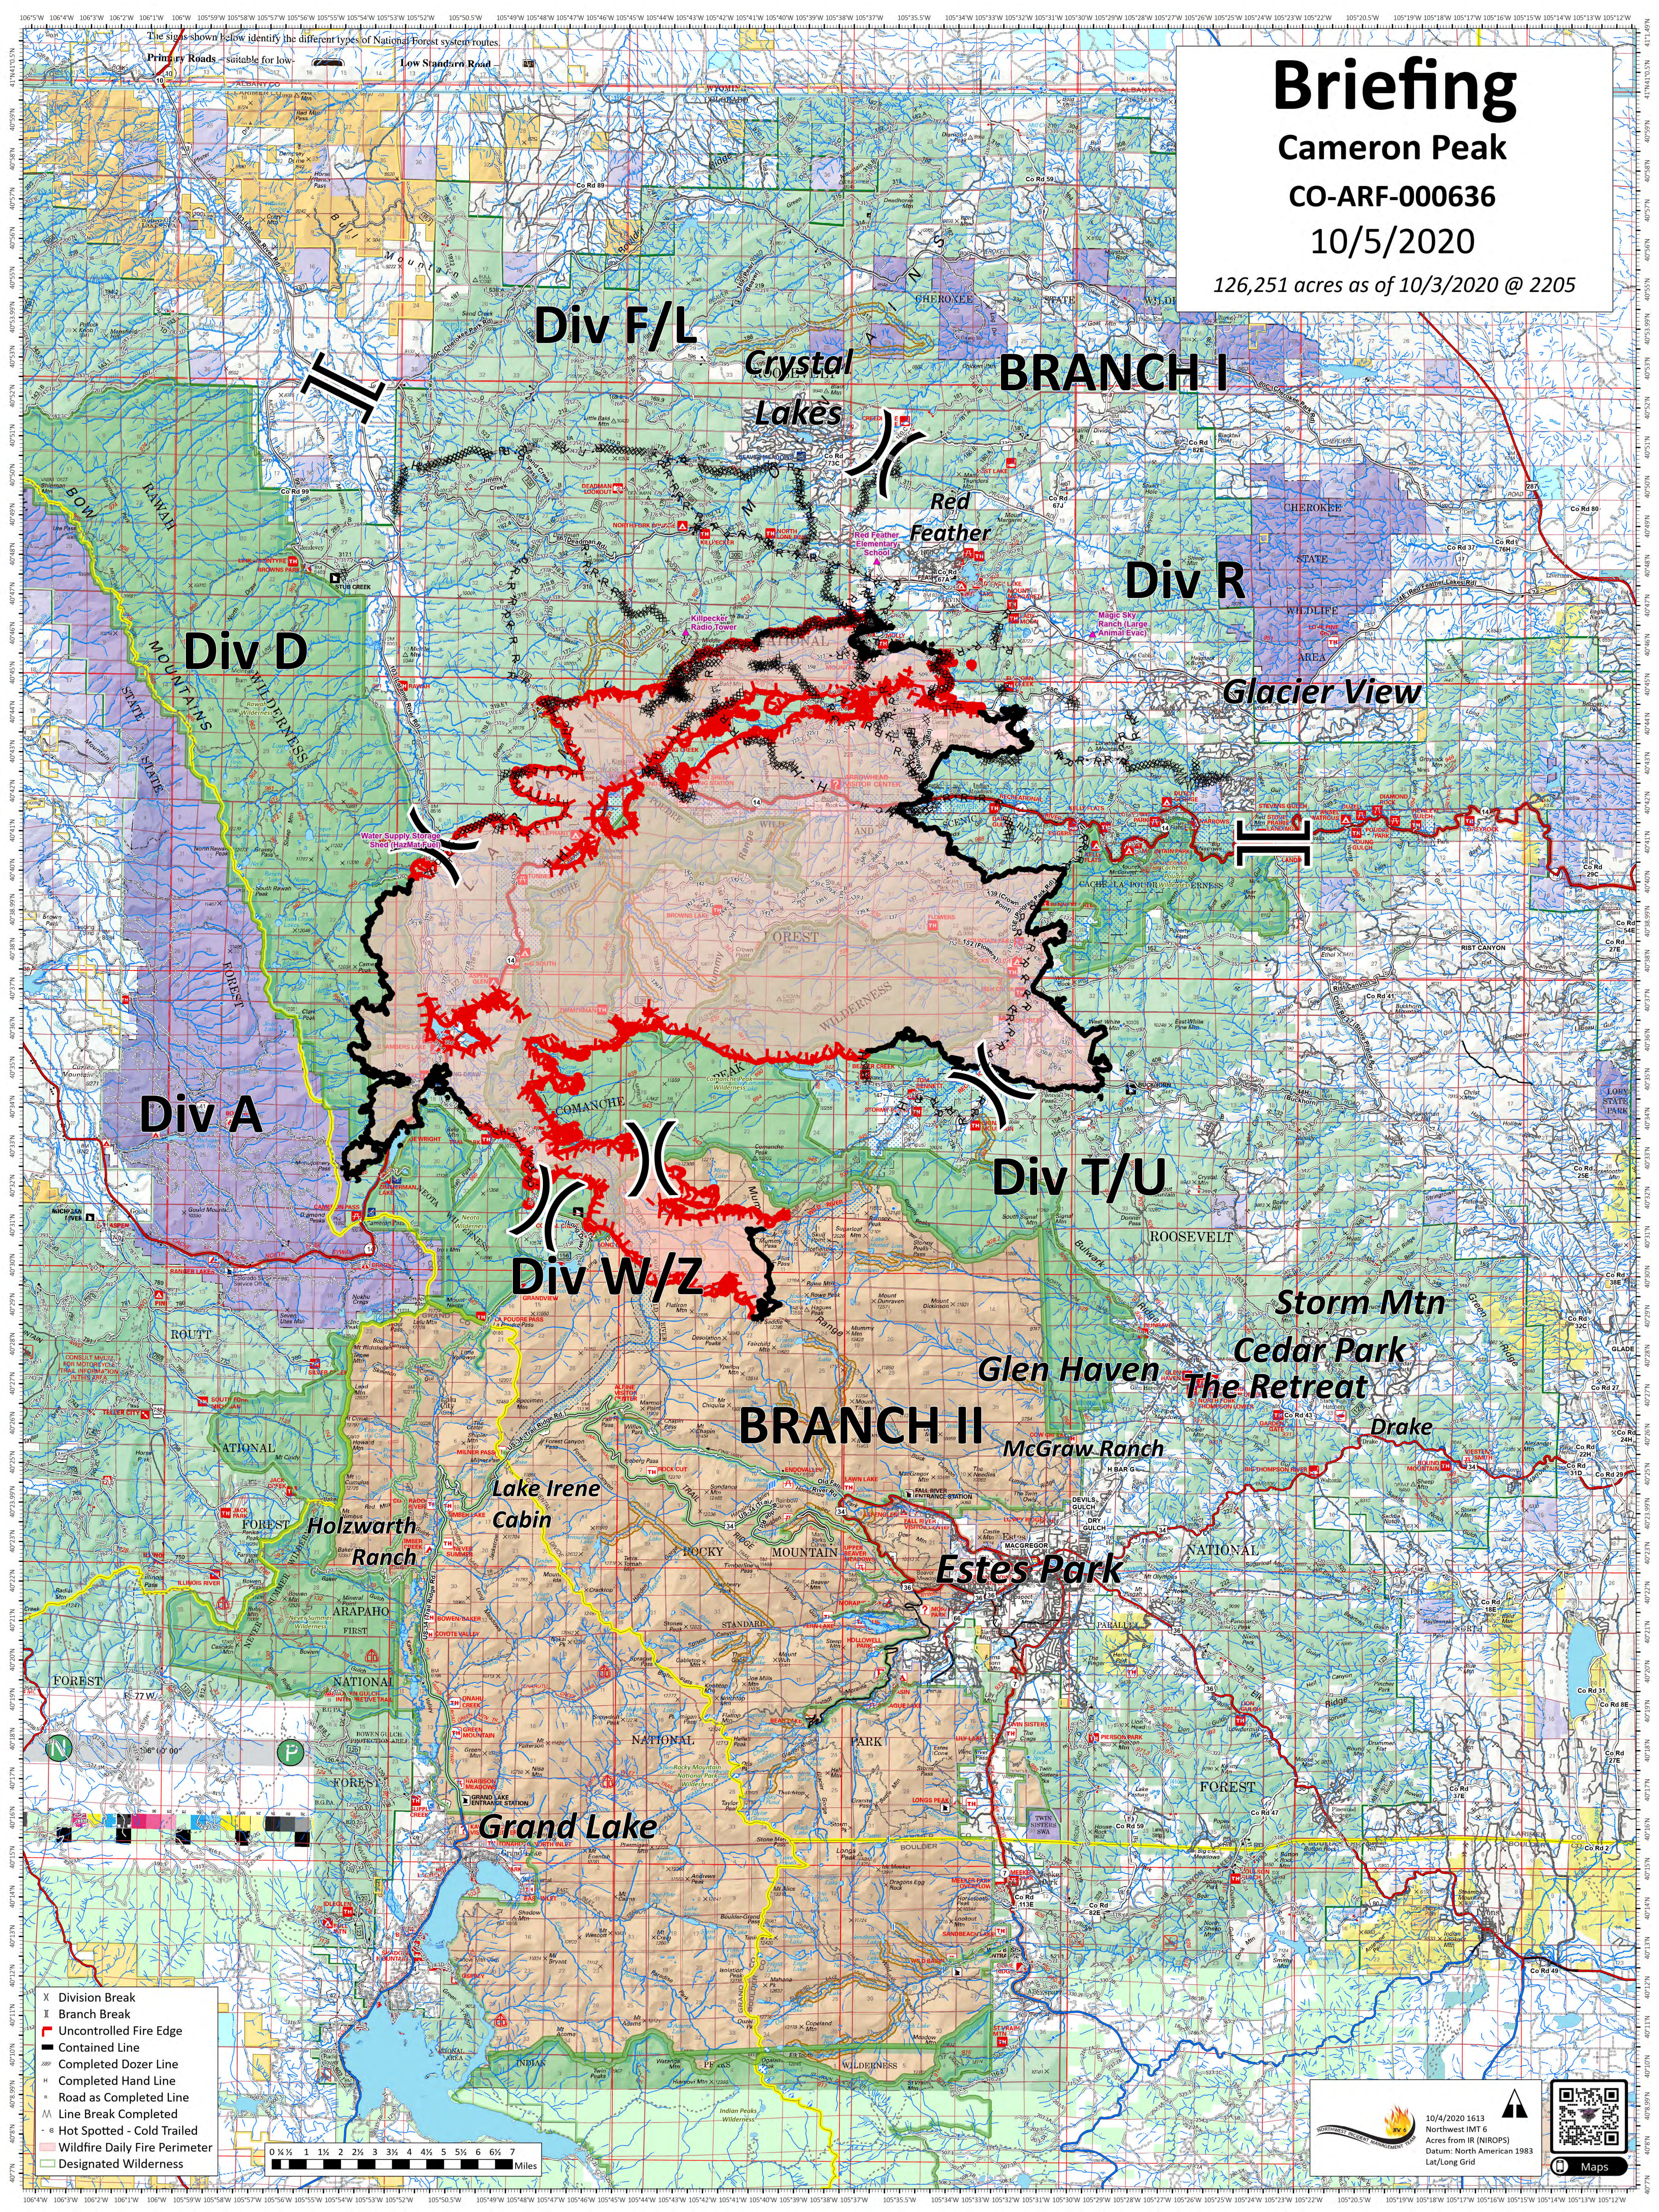

Briefing

Cameron Peak

CO-ARF-000636

10/5/2020

126,251 acres as of 10/3/2020 @ 2205

The symbols shown below identify the different types of National Forest system routes.

Primary Roads - suitable for low

Low Standard Road

- X Division Break
- || Branch Break
- Uncontrolled Fire Edge
- Contained Line
- Completed Dozer Line
- Completed Hand Line
- Road as Completed Line
- Line Break Completed
- Hot Spotted - Cold Trailed
- Wildfire Daily Fire Perimeter
- Designated Wilderness

10/4/2020 1613
Northwest IMT 6
Acres from IR (NIROPS)
Datum: North American 1983
Lat/Long Grid