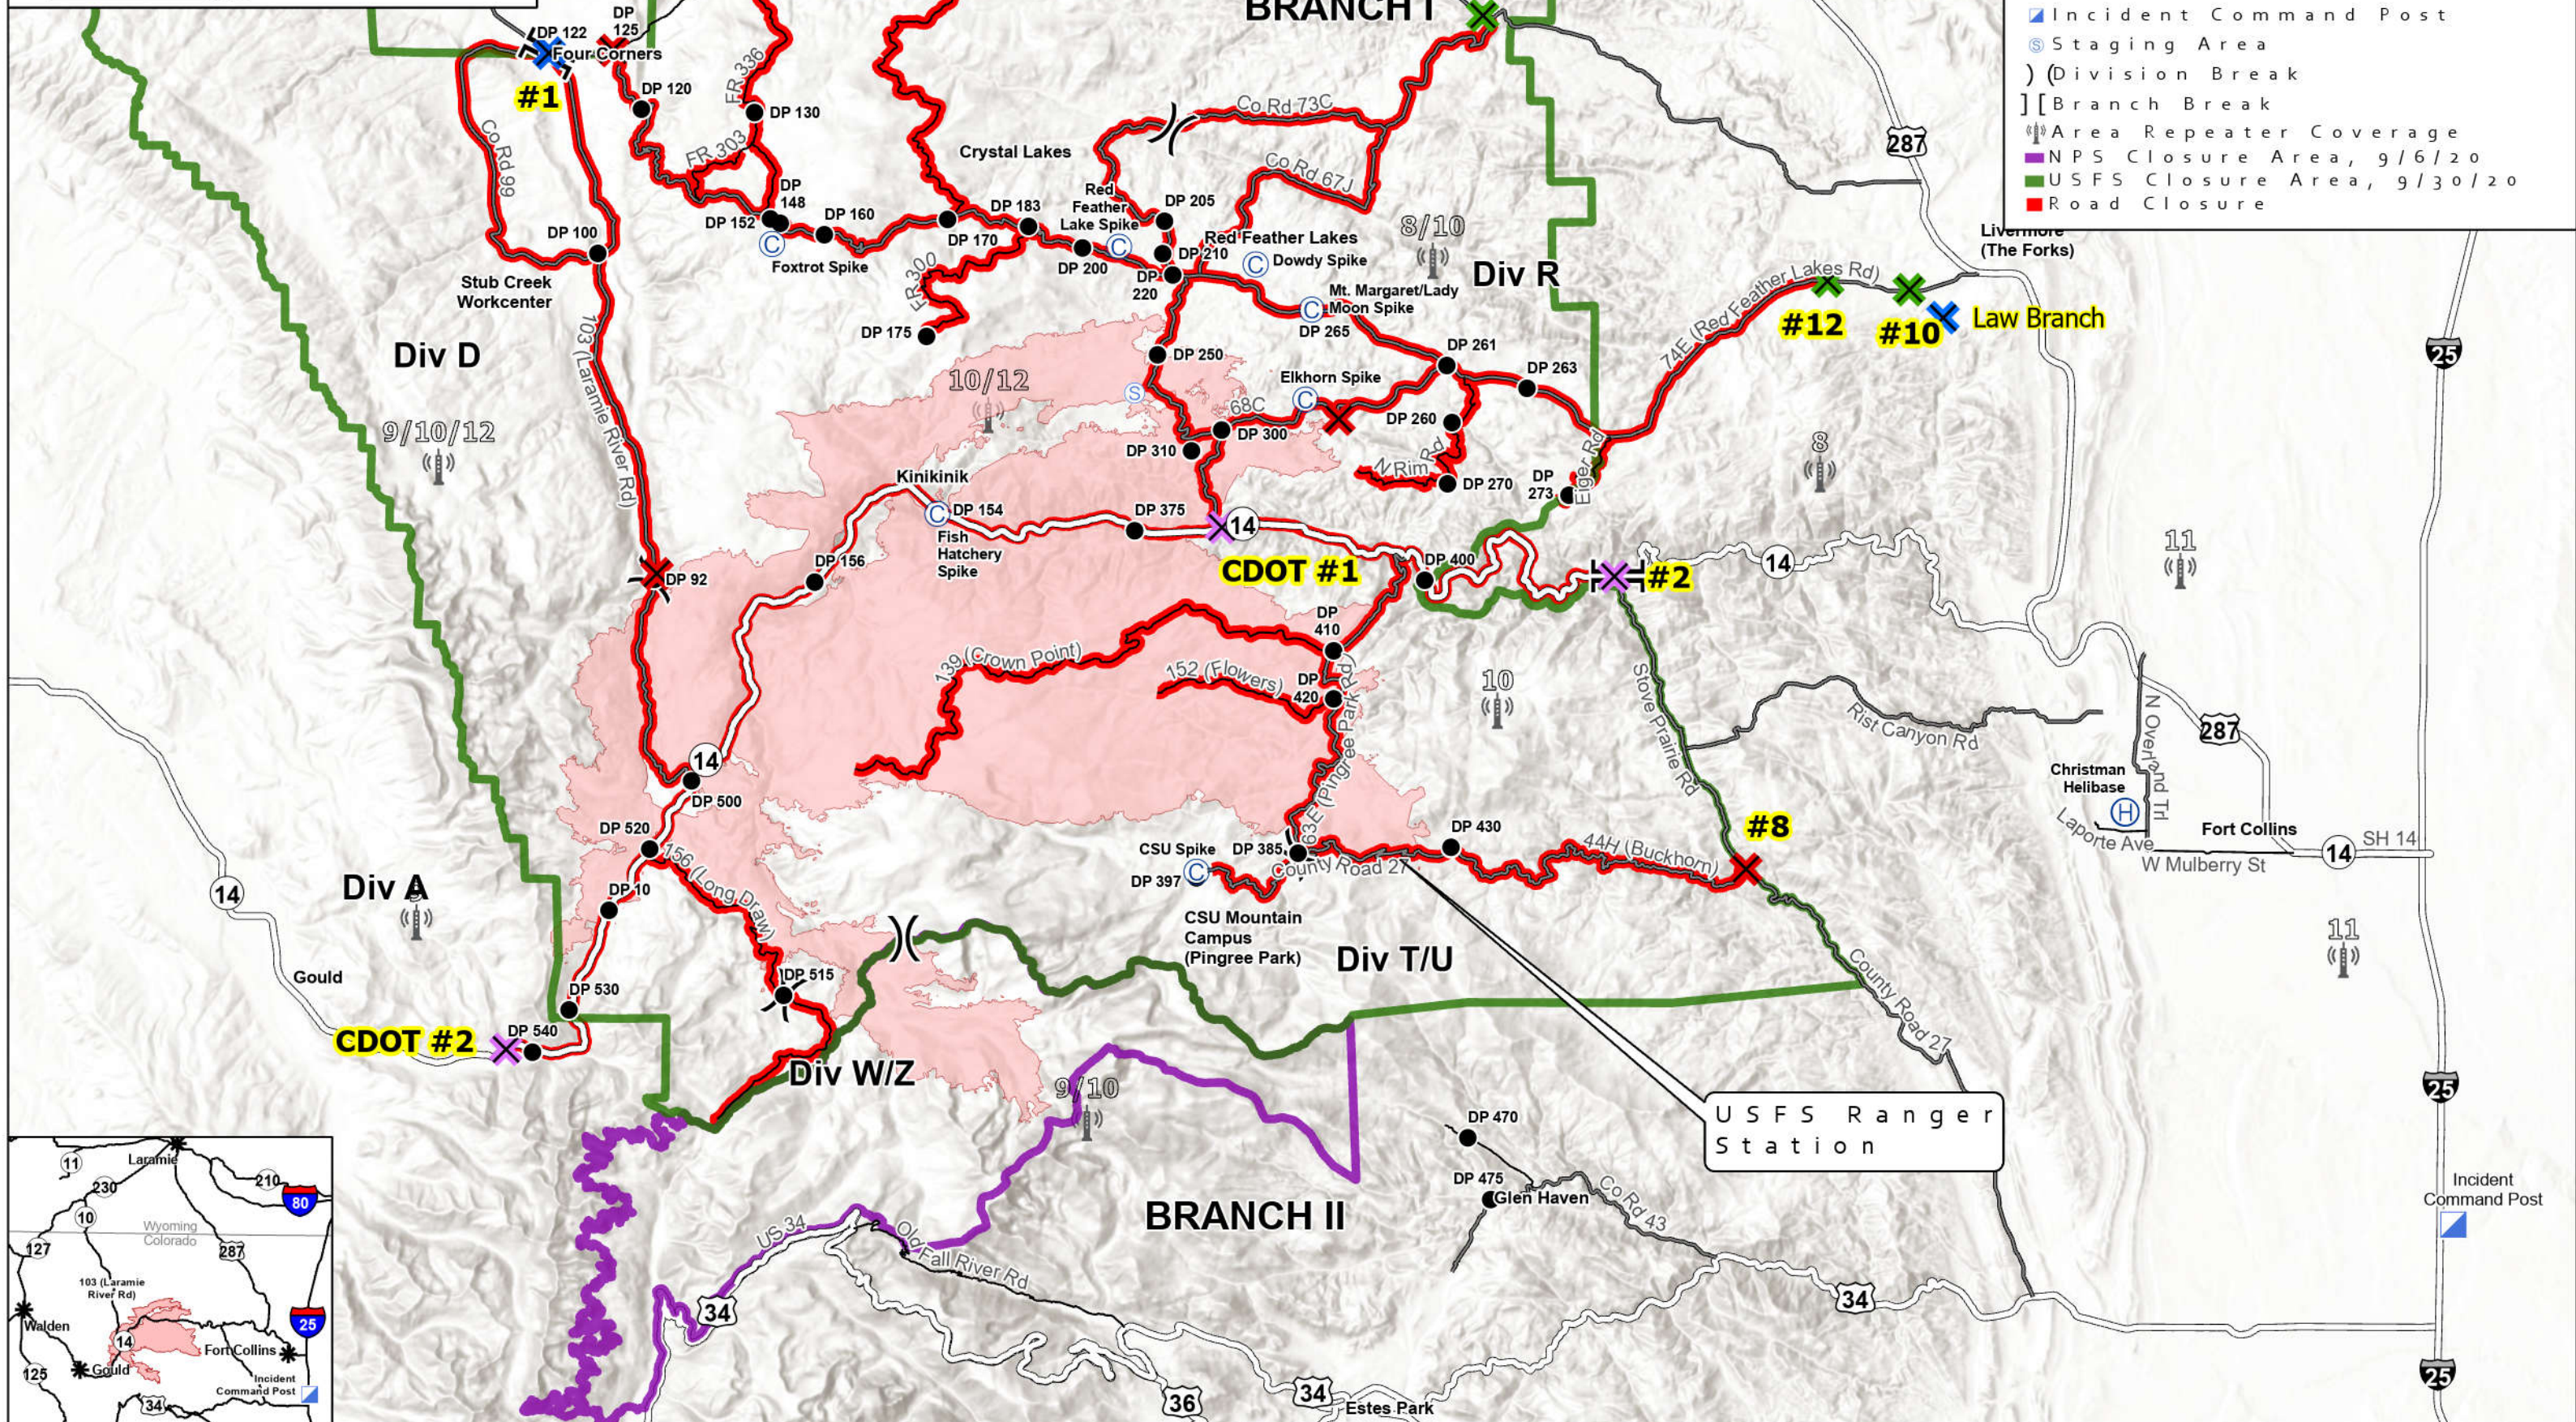

Road Closures
Cameron Peak
 CO-ARF-000636
 10/5/2020

- ✕ Staffed by CDOT
- ✕ Staffed by Fire LE
- ✕ Staffed by National Guard
- ✕ Staffed by Larimer County SO
- ⊙ Camp
- Drop Point
- ⊕ Helibase
- ▣ Incident Command Post
- ⊙ Staging Area
-) (Division Break
-] [Branch Break
- ⊕ Area Repeater Coverage
- ▭ NPS Closure Area, 9/6/20
- ▭ USFS Closure Area, 9/30/20
- ▬ Road Closure

USFS Ranger Station

Incident Command Post