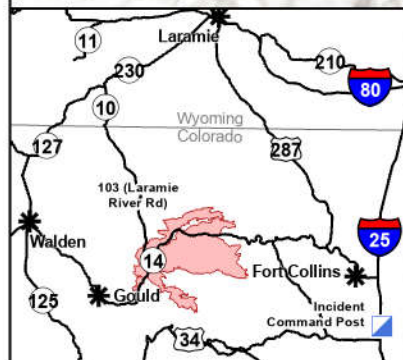

Road Closures
Cameron Peak
 CO-ARF-000636
 10/5/2020

- ✕ Staffed by CDOT
- ✕ Staffed by Fire LE
- ✕ Staffed by National Guard
- ✕ Staffed by Larimer County SO
- ⊙ Camp
- Drop Point
- ⊕ Helibase
- ▣ Incident Command Post
- ⊙ Staging Area
-) (Division Break
-] [Branch Break
- ⊕ Area Repeater Coverage
- ▭ NPS Closure Area, 9/6/20
- ▭ USFS Closure Area, 9/30/20
- ▬ Road Closure

USFS Ranger Station

Incident Command Post