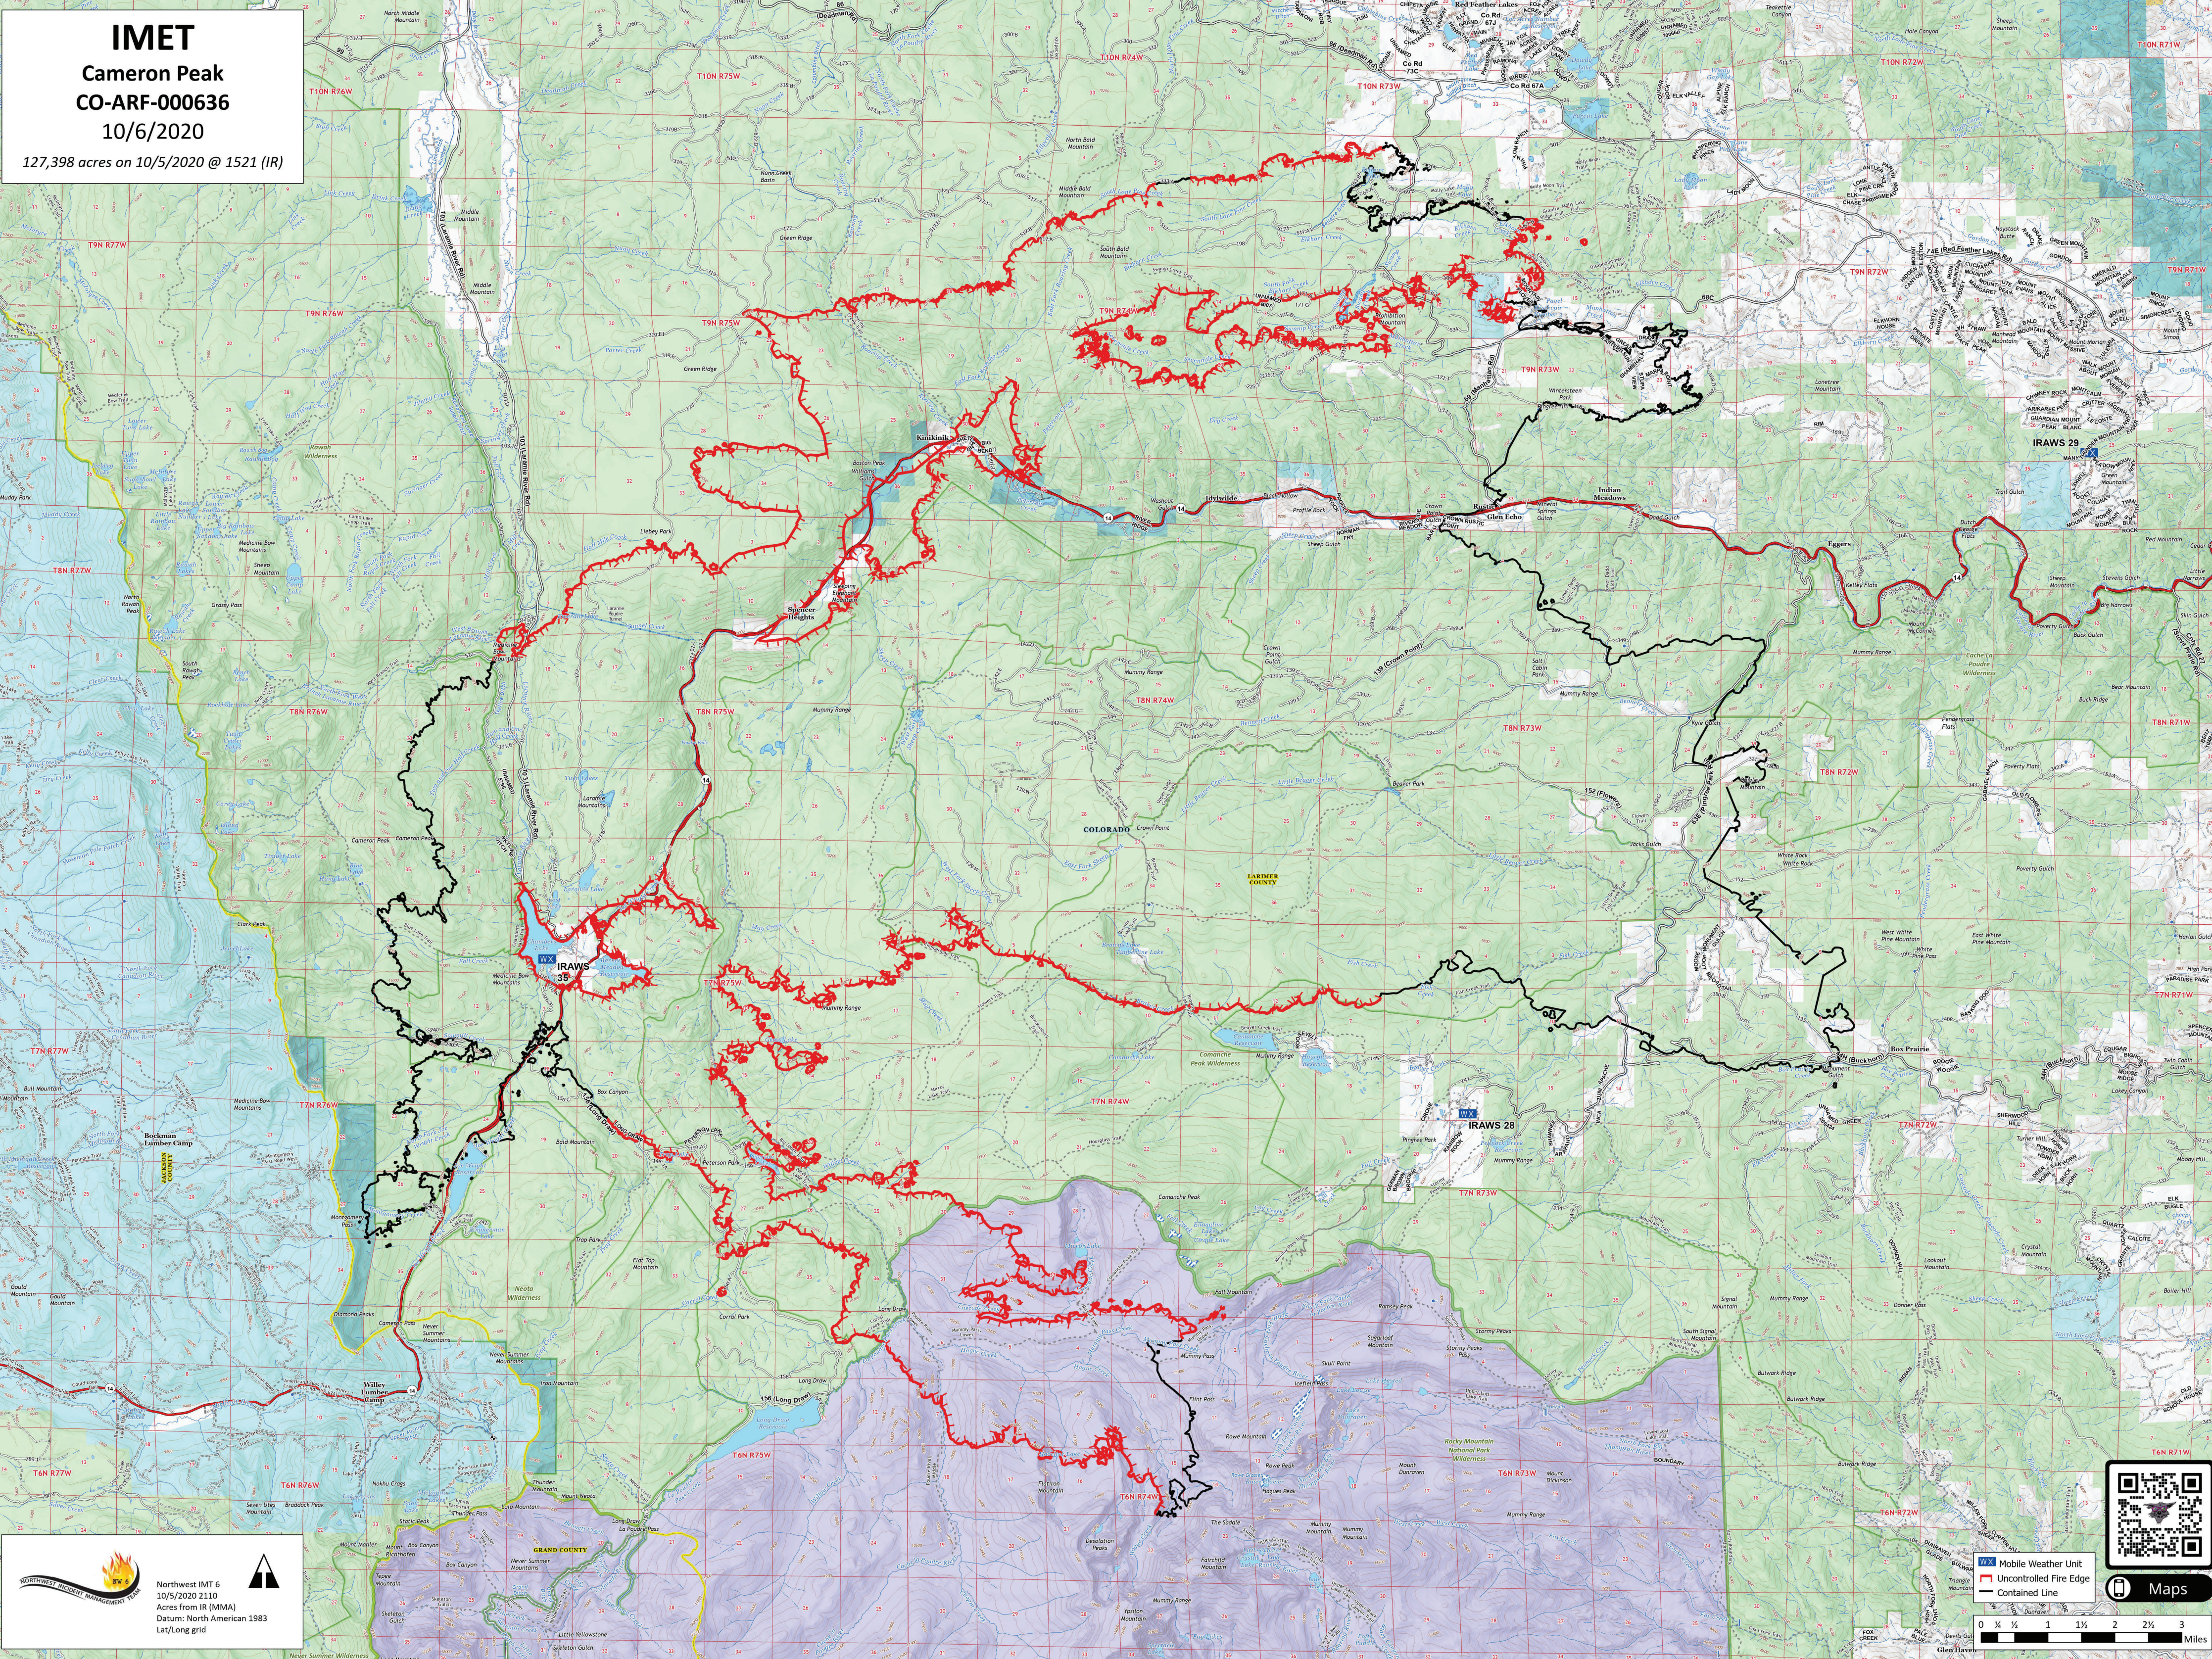

IMET
Cameron Peak
CO-ARF-000636
10/6/2020
127,398 acres on 10/5/2020 @ 1521 (IR)

Northwest IMT 6
10/5/2020 2110
Acres from IR (MMA)
Datum: North American 1983
Lat/Long grid

Legend:
X Mobile Weather Unit
Uncontrolled Fire Edge
— Contained Line

Maps

Scale: 0 1/4 1/2 1 1 1/2 2 2 1/2 3 Miles