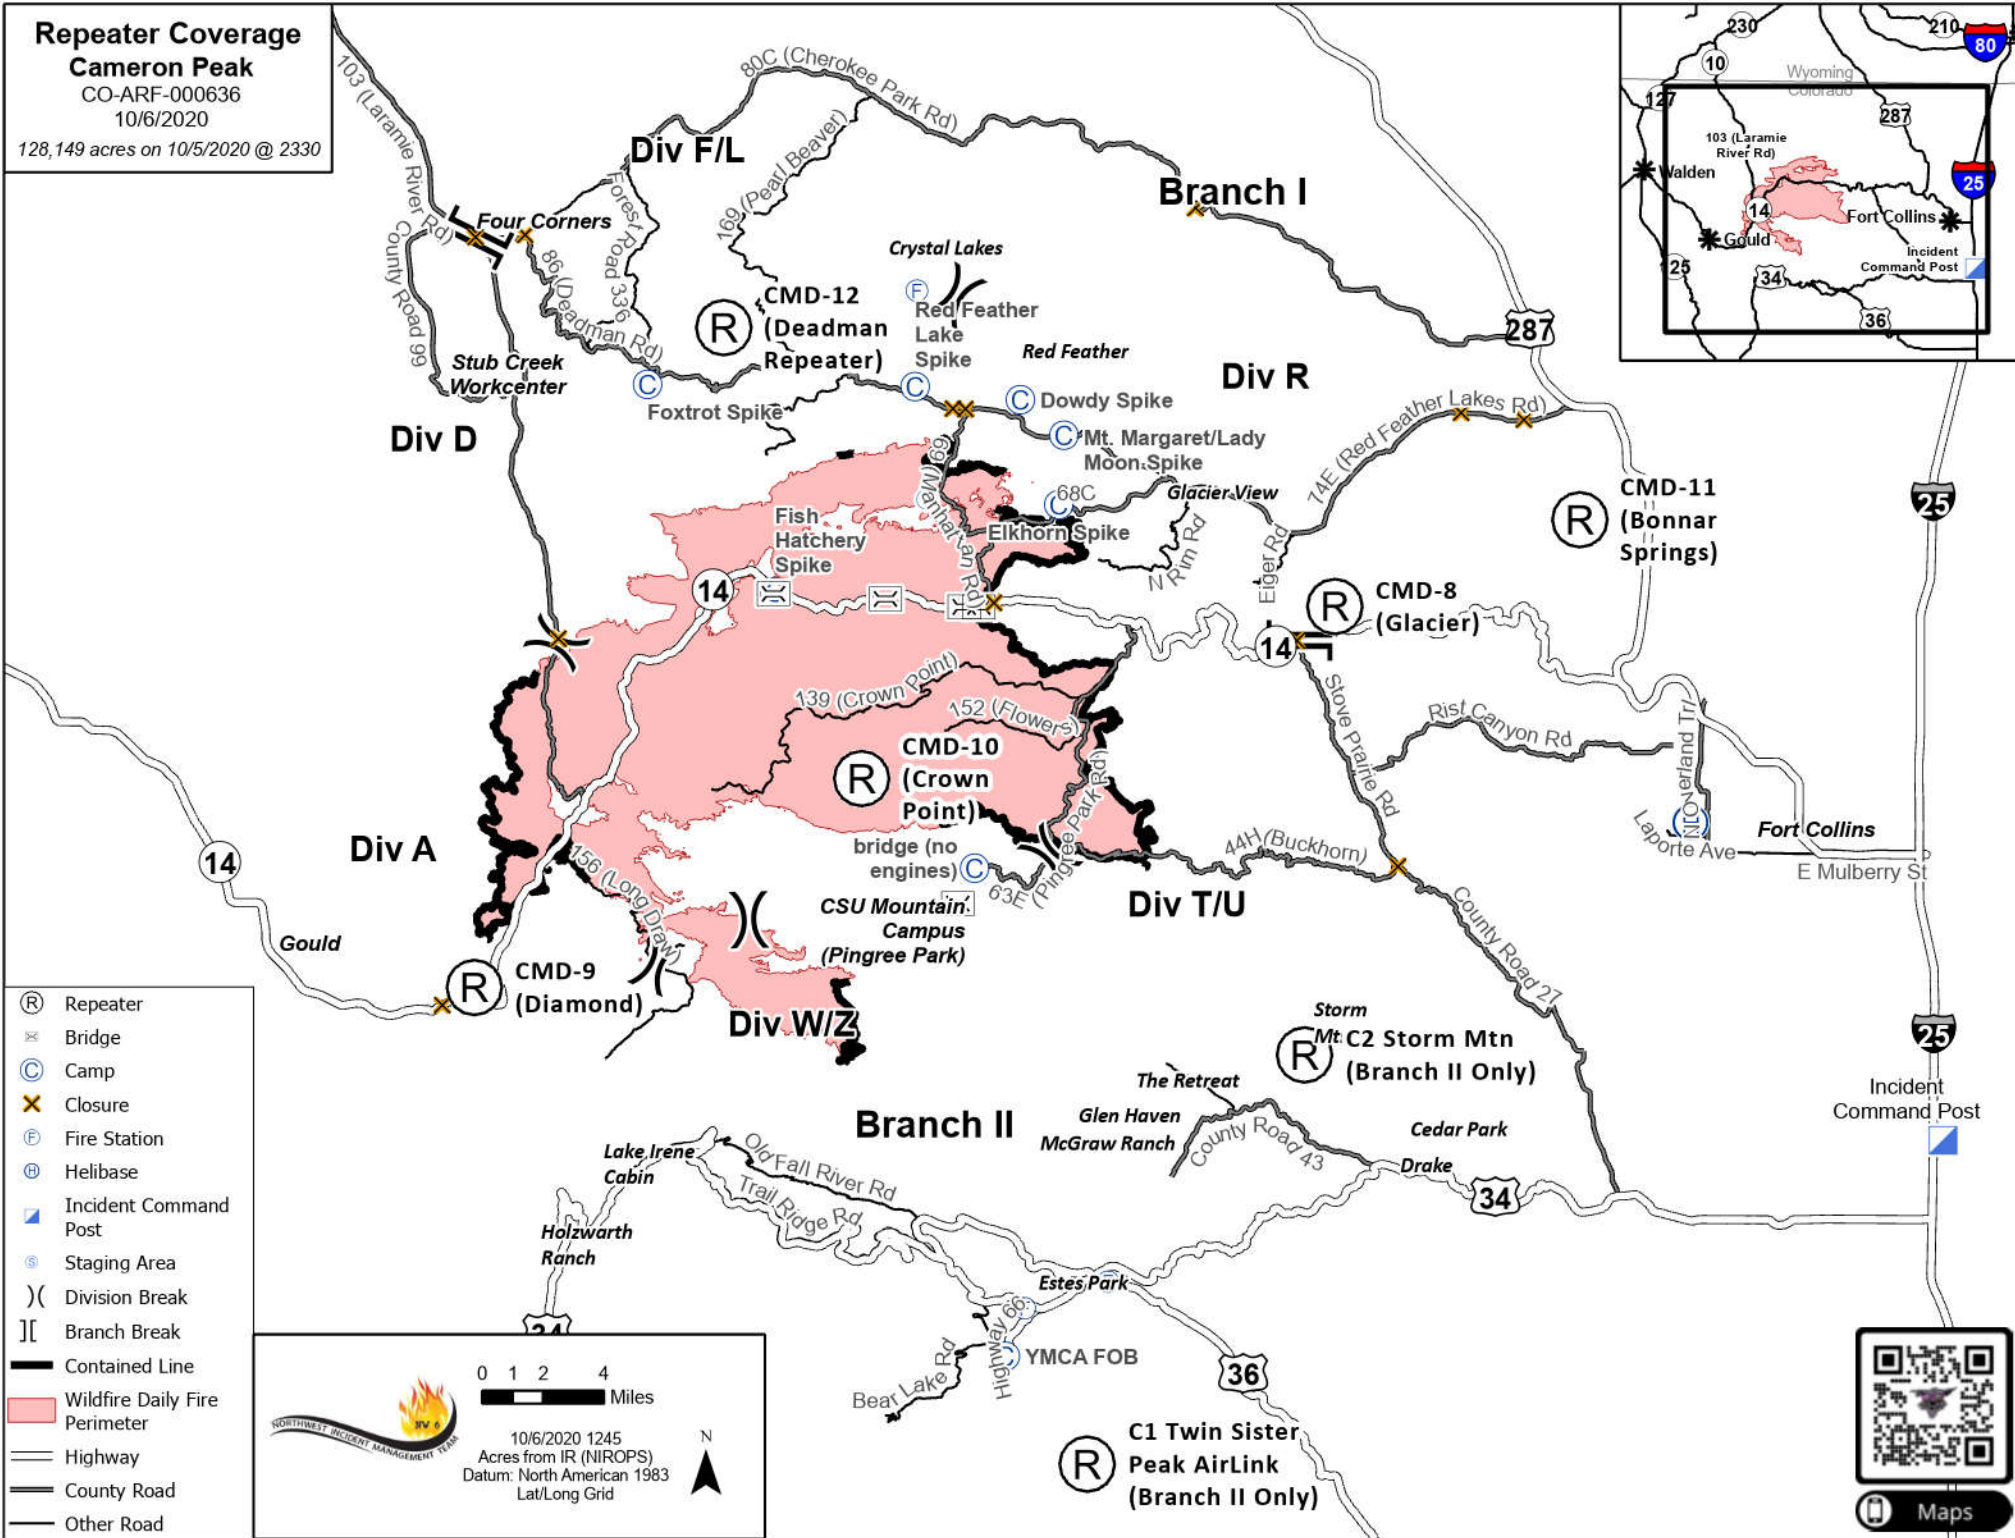

Repeater Coverage Cameron Peak

CO-ARF-000636
10/6/2020

128,149 acres on 10/5/2020 @ 2330

- (R) Repeater
- ⊗ Bridge
- (C) Camp
- ⊗ Closure
- (F) Fire Station
- (H) Helibase
- ▣ Incident Command Post
- (S) Staging Area
-) (Division Break
- [] Branch Break
- ▬ Contained Line
- ▬ Wildfire Daily Fire Perimeter
- ▬ Highway
- ▬ County Road
- ▬ Other Road

0 1 2 4
Miles

10/6/2020 1245
Acres from IR (NIROPS)
Datum: North American 1983
Lat/Long Grid

N

(R) C1 Twin Sister
Peak AirLink
(Branch II Only)