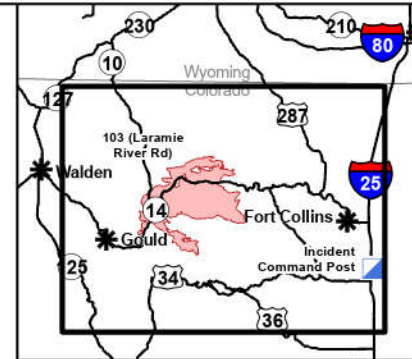

Repeater Coverage Cameron Peak

CO-ARF-000636
10/6/2020

128,149 acres on 10/5/2020 @ 2330

- (R) Repeater
- ⊗ Bridge
- (C) Camp
- ⊗ Closure
- (F) Fire Station
- (H) Helibase
- ▣ Incident Command Post
- (S) Staging Area
-) (Division Break
- [] Branch Break
- ▬ Contained Line
- ▬ Wildfire Daily Fire Perimeter
- ▬ Highway
- ▬ County Road
- ▬ Other Road

0 1 2 4
Miles

10/6/2020 1245
Acres from IR (NIROPS)
Datum: North American 1983
Lat/Long Grid

N

(R) C1 Twin Sister
Peak AirLink
(Branch II Only)