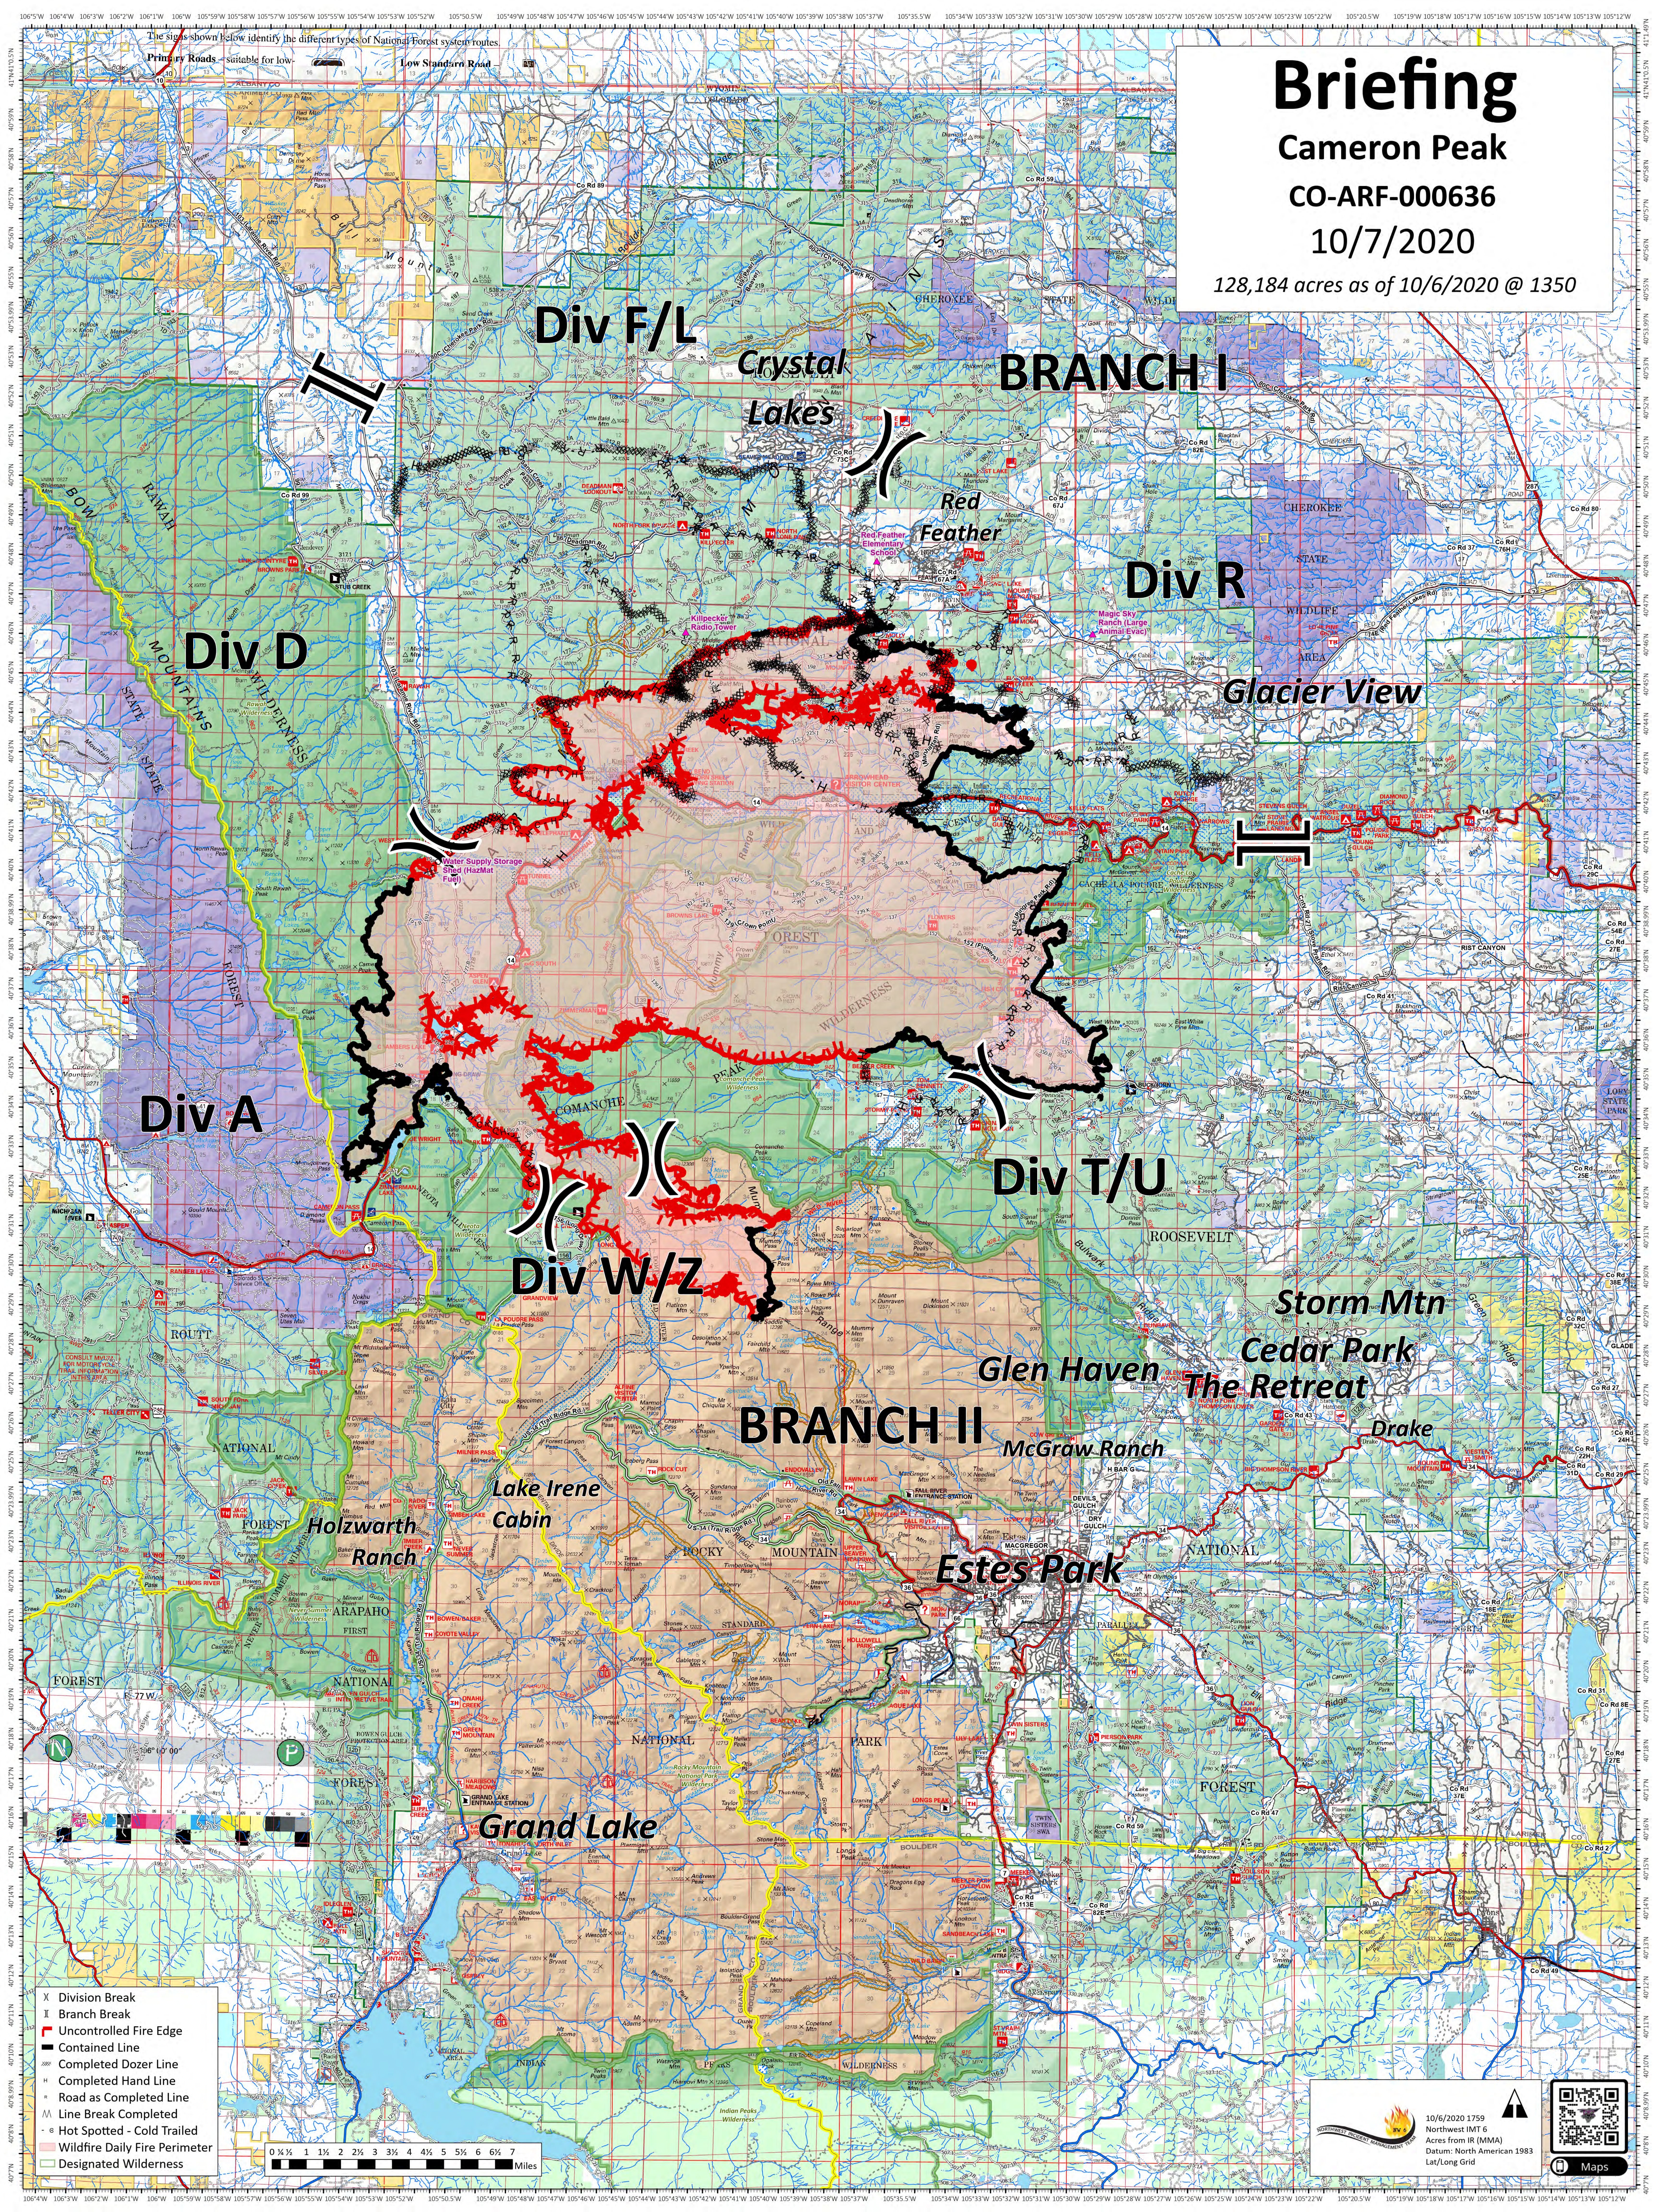

# Briefing

## Cameron Peak

CO-ARF-000636

10/7/2020

128,184 acres as of 10/6/2020 @ 1350

The lines shown below identify the different types of National Forest system routes

Primary Roads - suitable for low

Low Standard Road

- X Division Break
- || Branch Break
- Uncontrolled Fire Edge
- Contained Line
- Completed Dozer Line
- Completed Hand Line
- Road as Completed Line
- Line Break Completed
- Hot Spotted - Cold Trailed
- Wildfire Daily Fire Perimeter
- Designated Wilderness

10/6/2020 1759  
Northwest IMT 6  
Acres from IR (MMA)  
Datum: North American 1983  
Lat/Long Grid