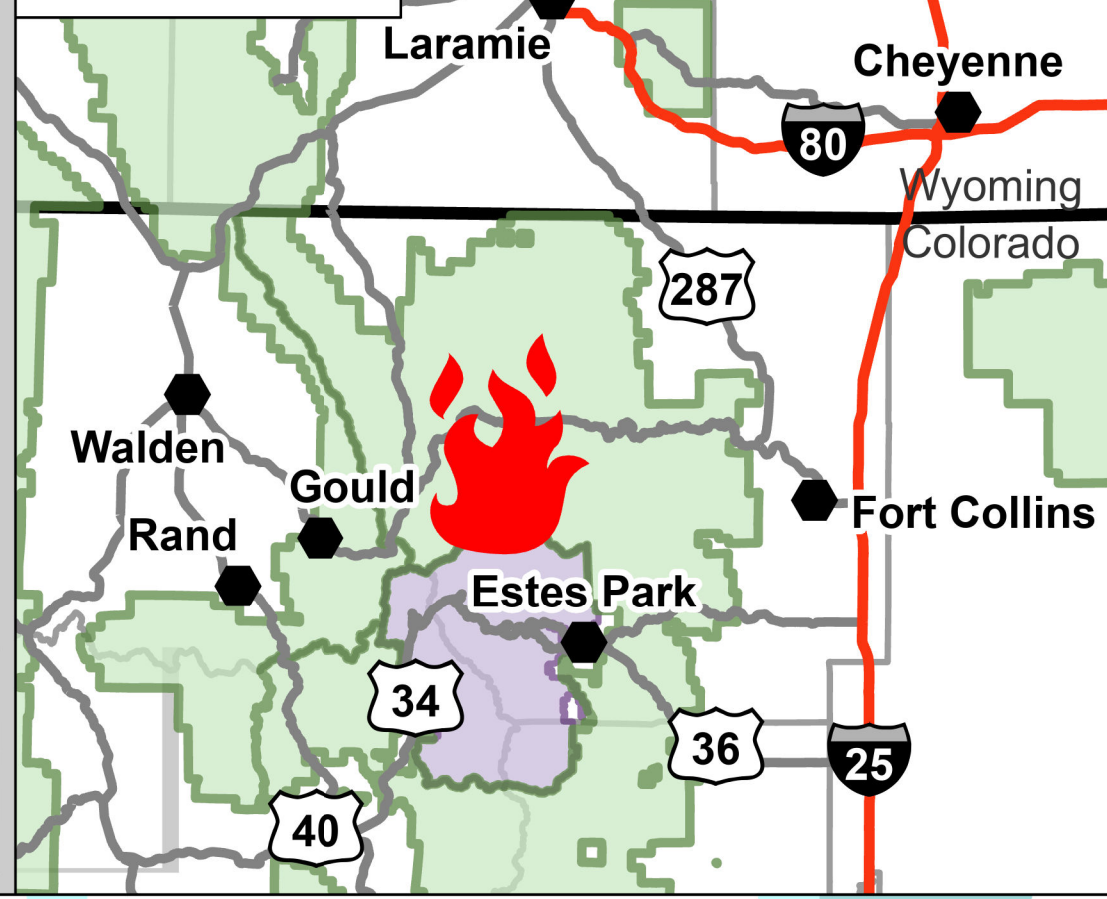

Public Information Cameron Peak

CO-ARF-000636

10/7/2020

IR 10/6/2020 @ 1550

128,184 acres

42% contained

- █ Cameron Peak Fire
- Contained Line
- X Division Break
- Branch Break
- National Forest Closure Area, 9/30/20
- National Park Closure Area, 9/6/20
- x Road Closure
- Primary Route
- Trail

Vicinity Map

Travel Management Signs
The signs shown below identify the different types of National Forest system routes.
Primary Roads - suitable for low-
Low Standard Road