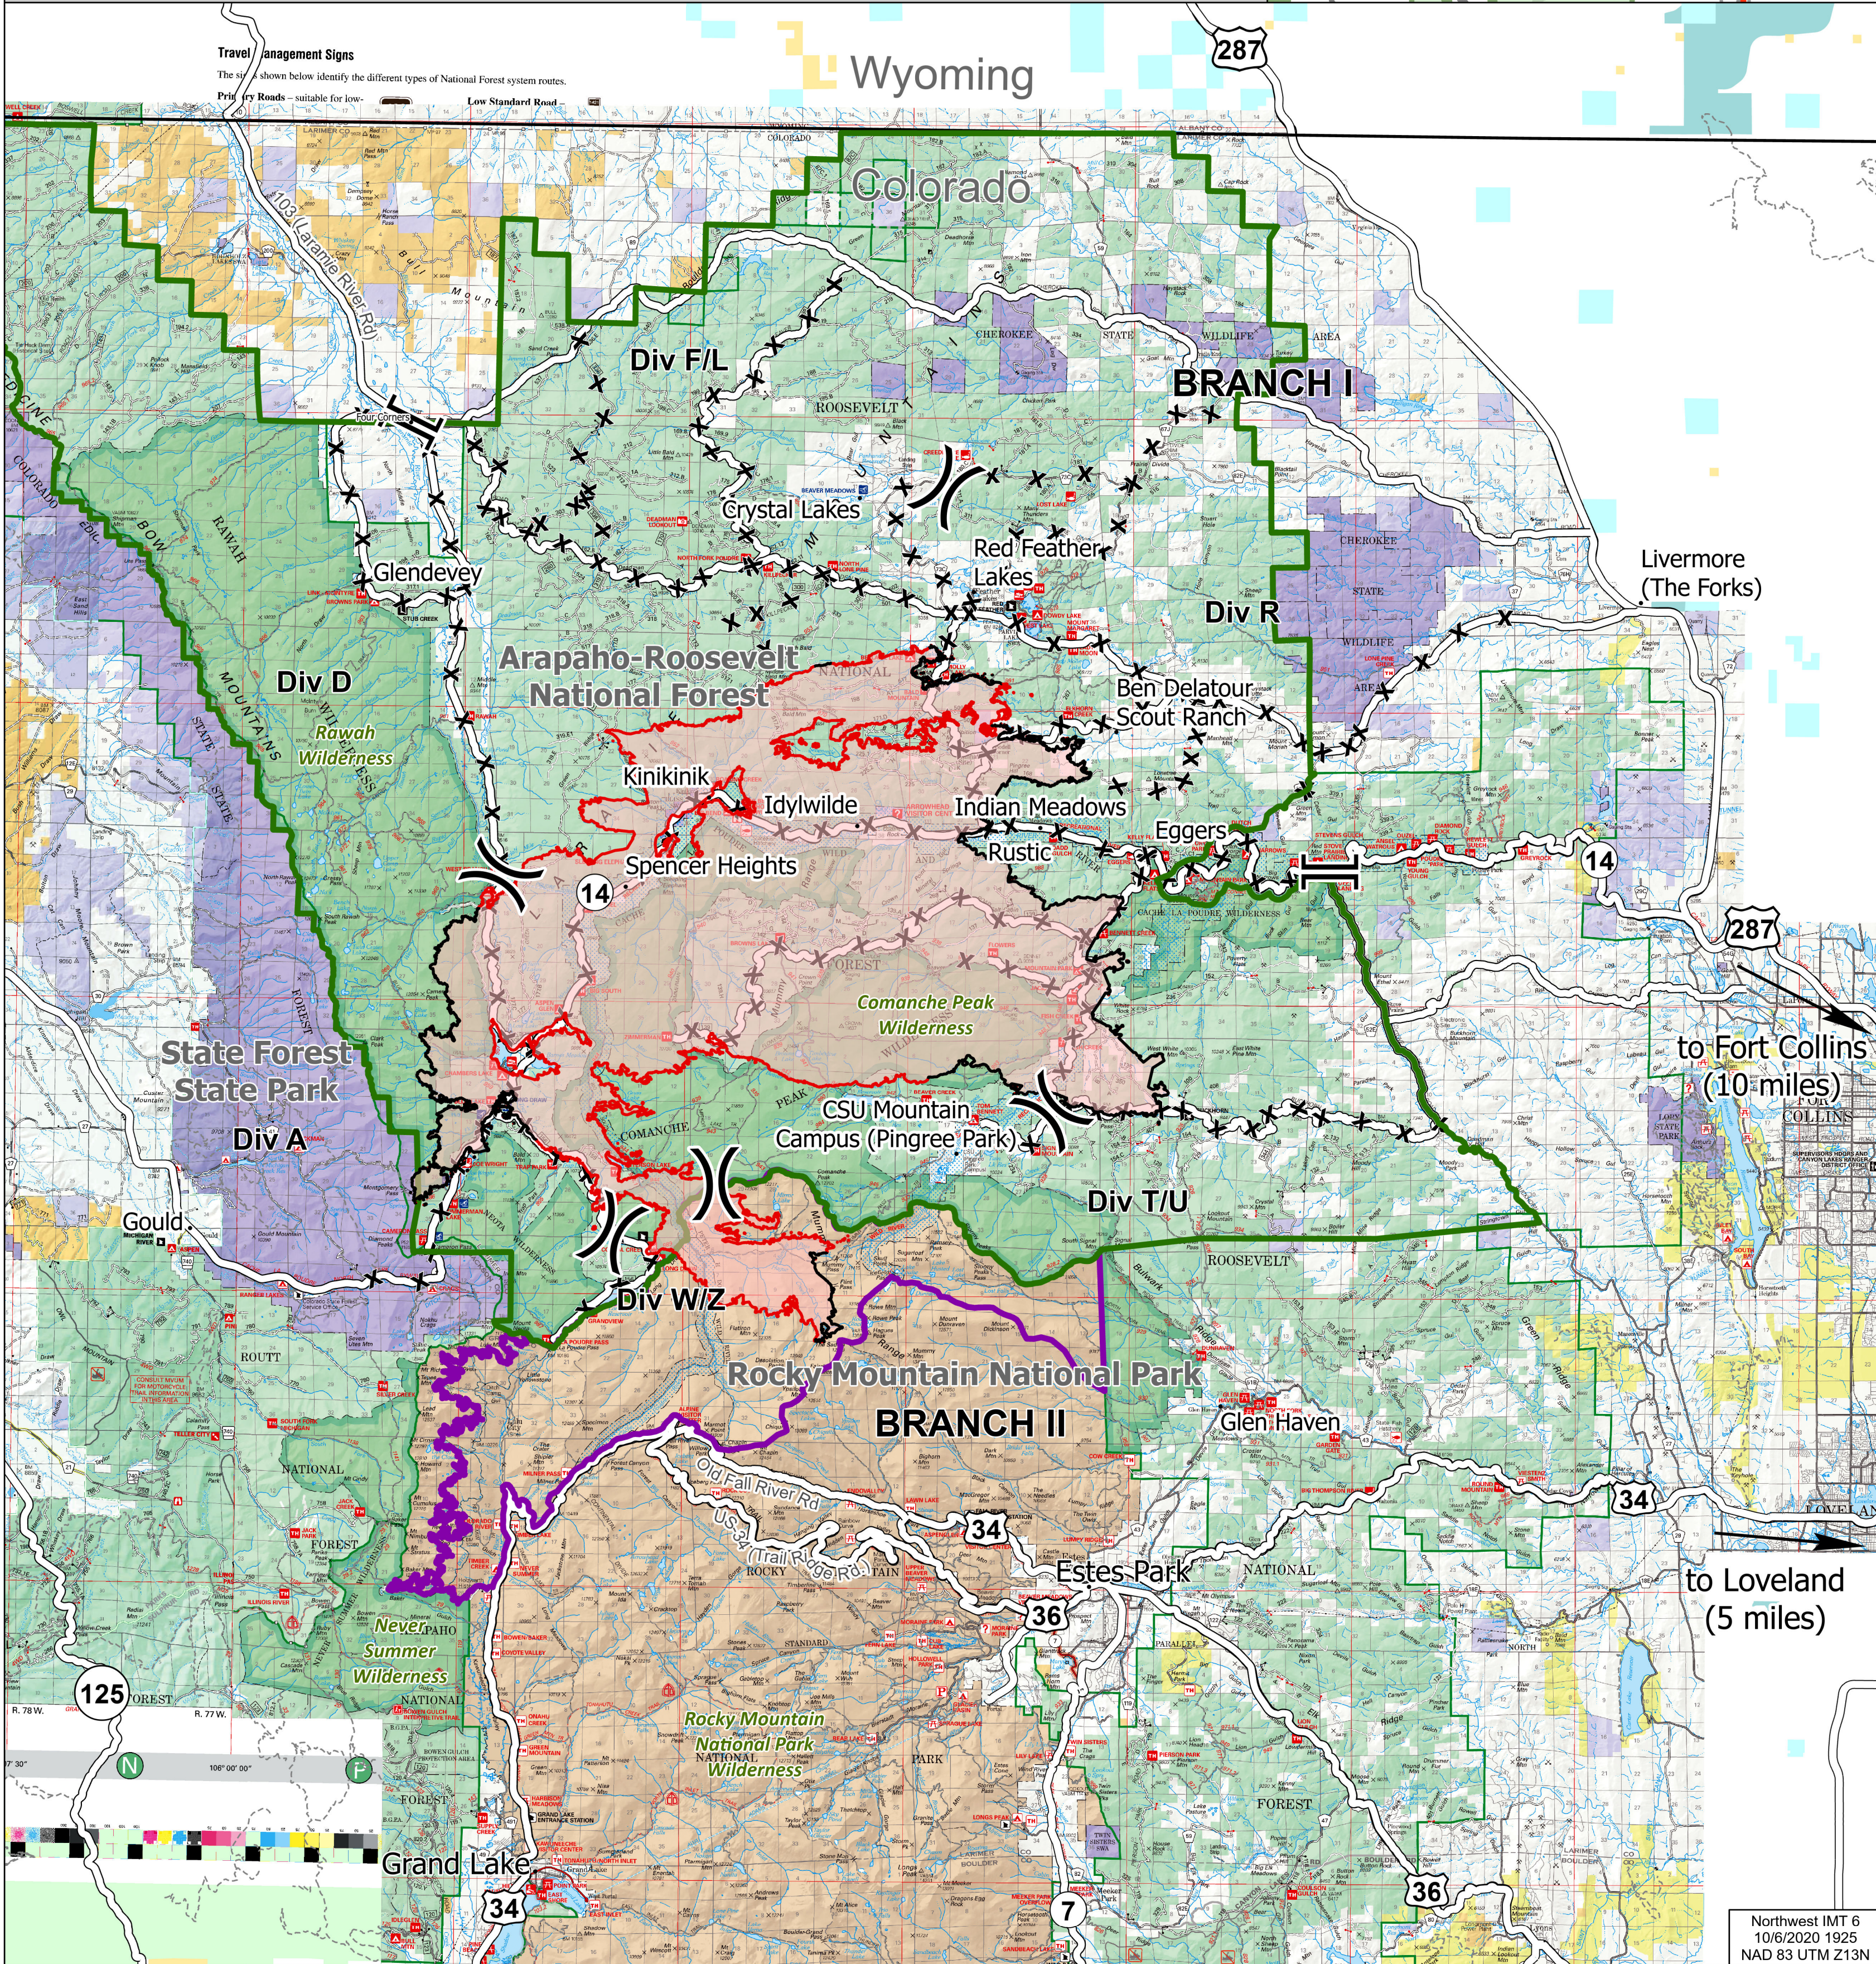

Public Information Cameron Peak

CO-ARF-000636

10/7/2020

IR 10/6/2020 @ 1550

128,184 acres

42% contained

- █ Cameron Peak Fire
- Contained Line
- X Division Break
- Branch Break
- National Forest Closure Area, 9/30/20
- National Park Closure Area, 9/6/20
- x Road Closure
- Primary Route
- Trail

Vicinity Map

Travel Management Signs
The signs shown below identify the different types of National Forest system routes.
Primary Roads - suitable for low-
Low Standard Road