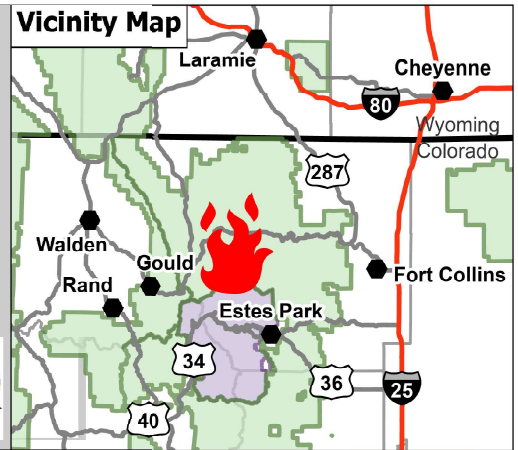

Public Information Cameron Peak

CO-ARF-000636

10/7/2020

IR 10/6/2020 @ 1550

128,184 acres

42% contained

- Cameron Peak Fire
- Contained Line
- X Division Break
- Branch Break
- National Forest Closure Area, 9/30/20
- National Park Closure Area, 9/6/20
- x Road Closure
- Primary Route
- Trail

to Fort Collins
(10 miles)

to Loveland
(5 miles)