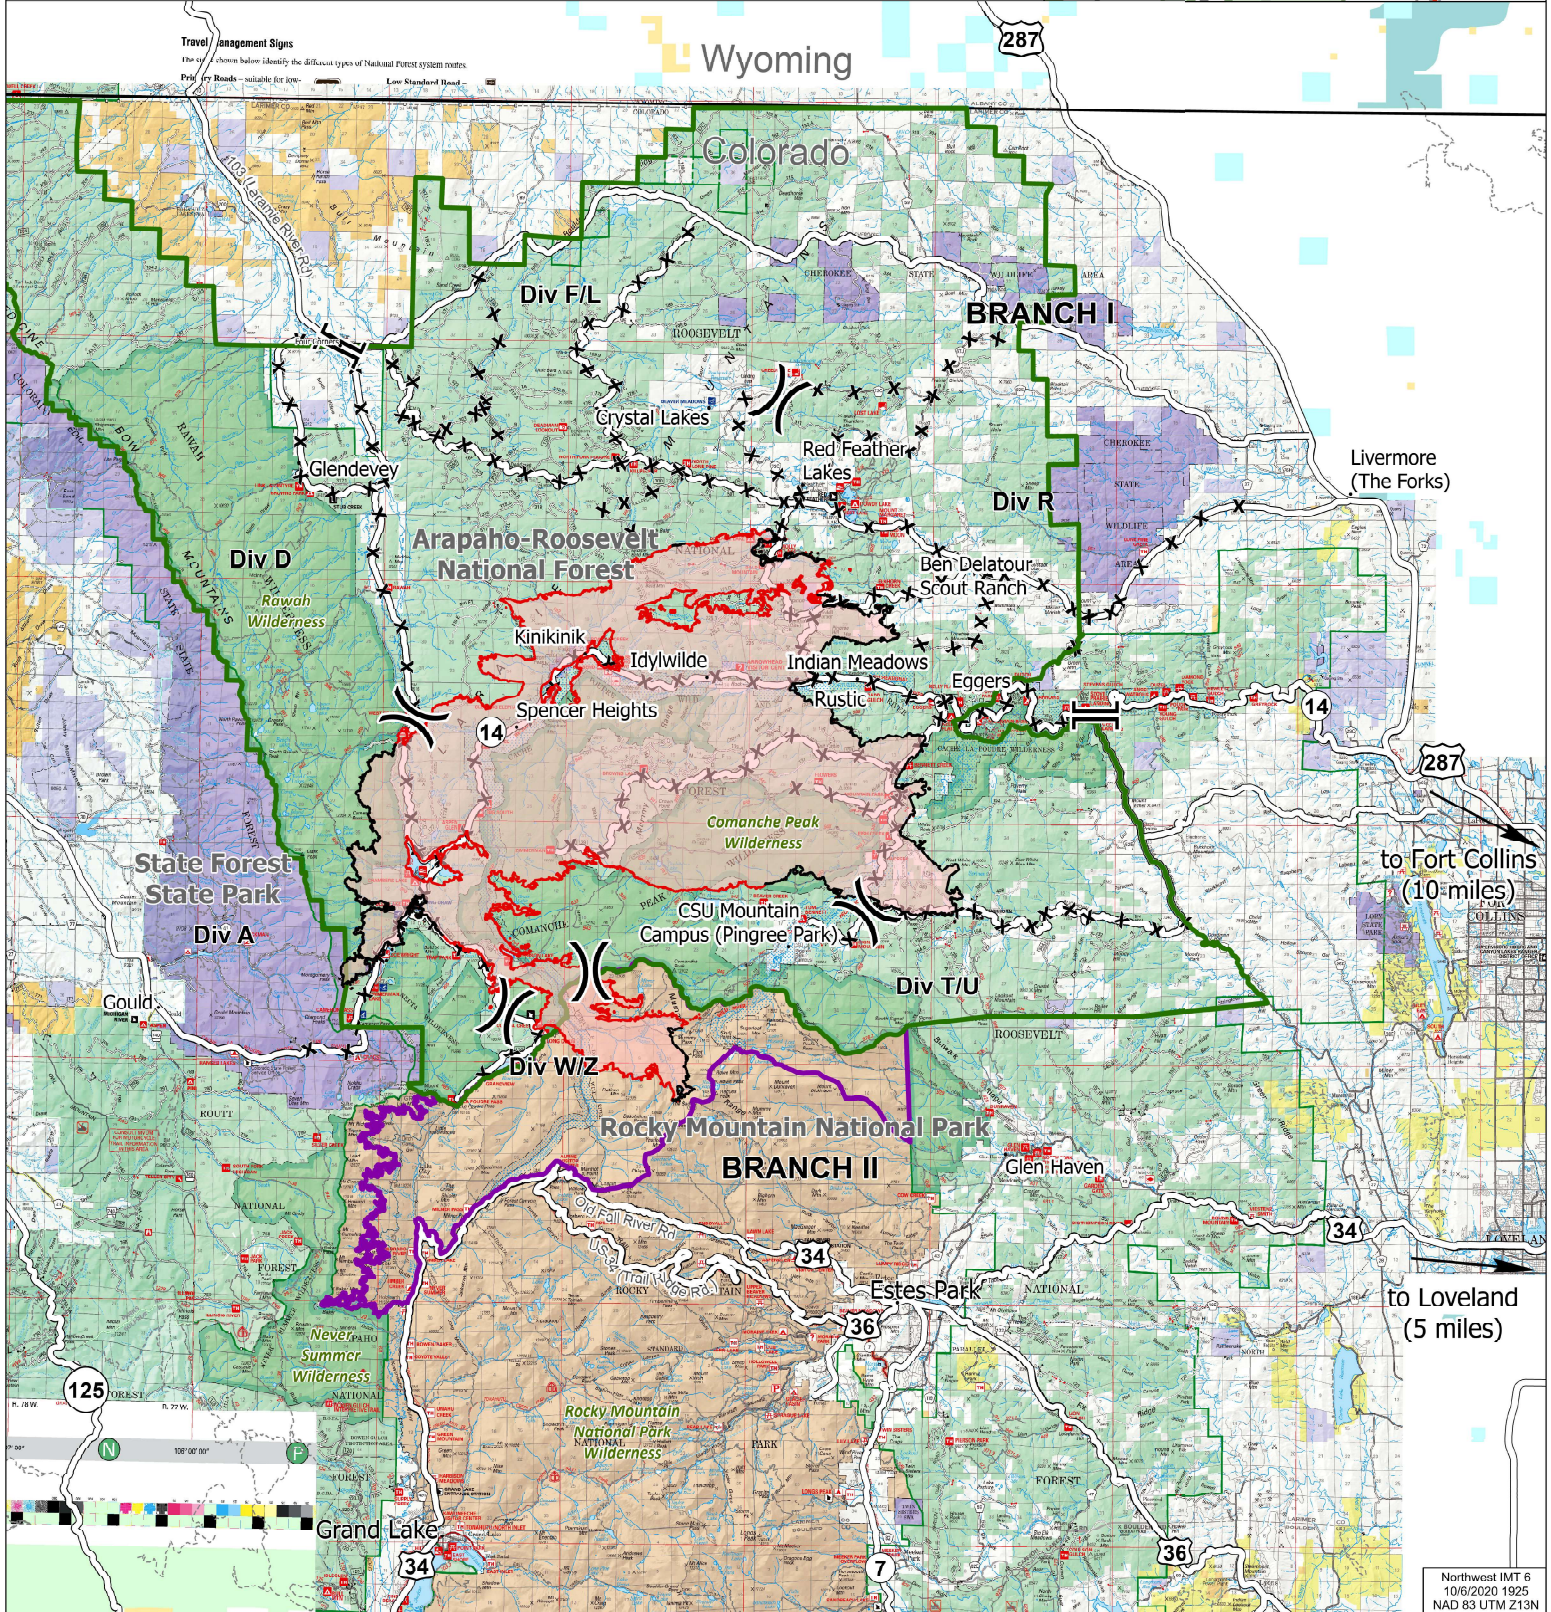

Public Information Cameron Peak

CO-ARF-000636

10/7/2020

IR 10/6/2020 @ 1550

128,184 acres

42% contained

- Cameron Peak Fire
- Contained Line
- X Division Break
- Branch Break
- National Forest Closure Area, 9/30/20
- National Park Closure Area, 9/6/20
- x Road Closure
- Primary Route
- Trail

to Fort Collins
(10 miles)

to Loveland
(5 miles)