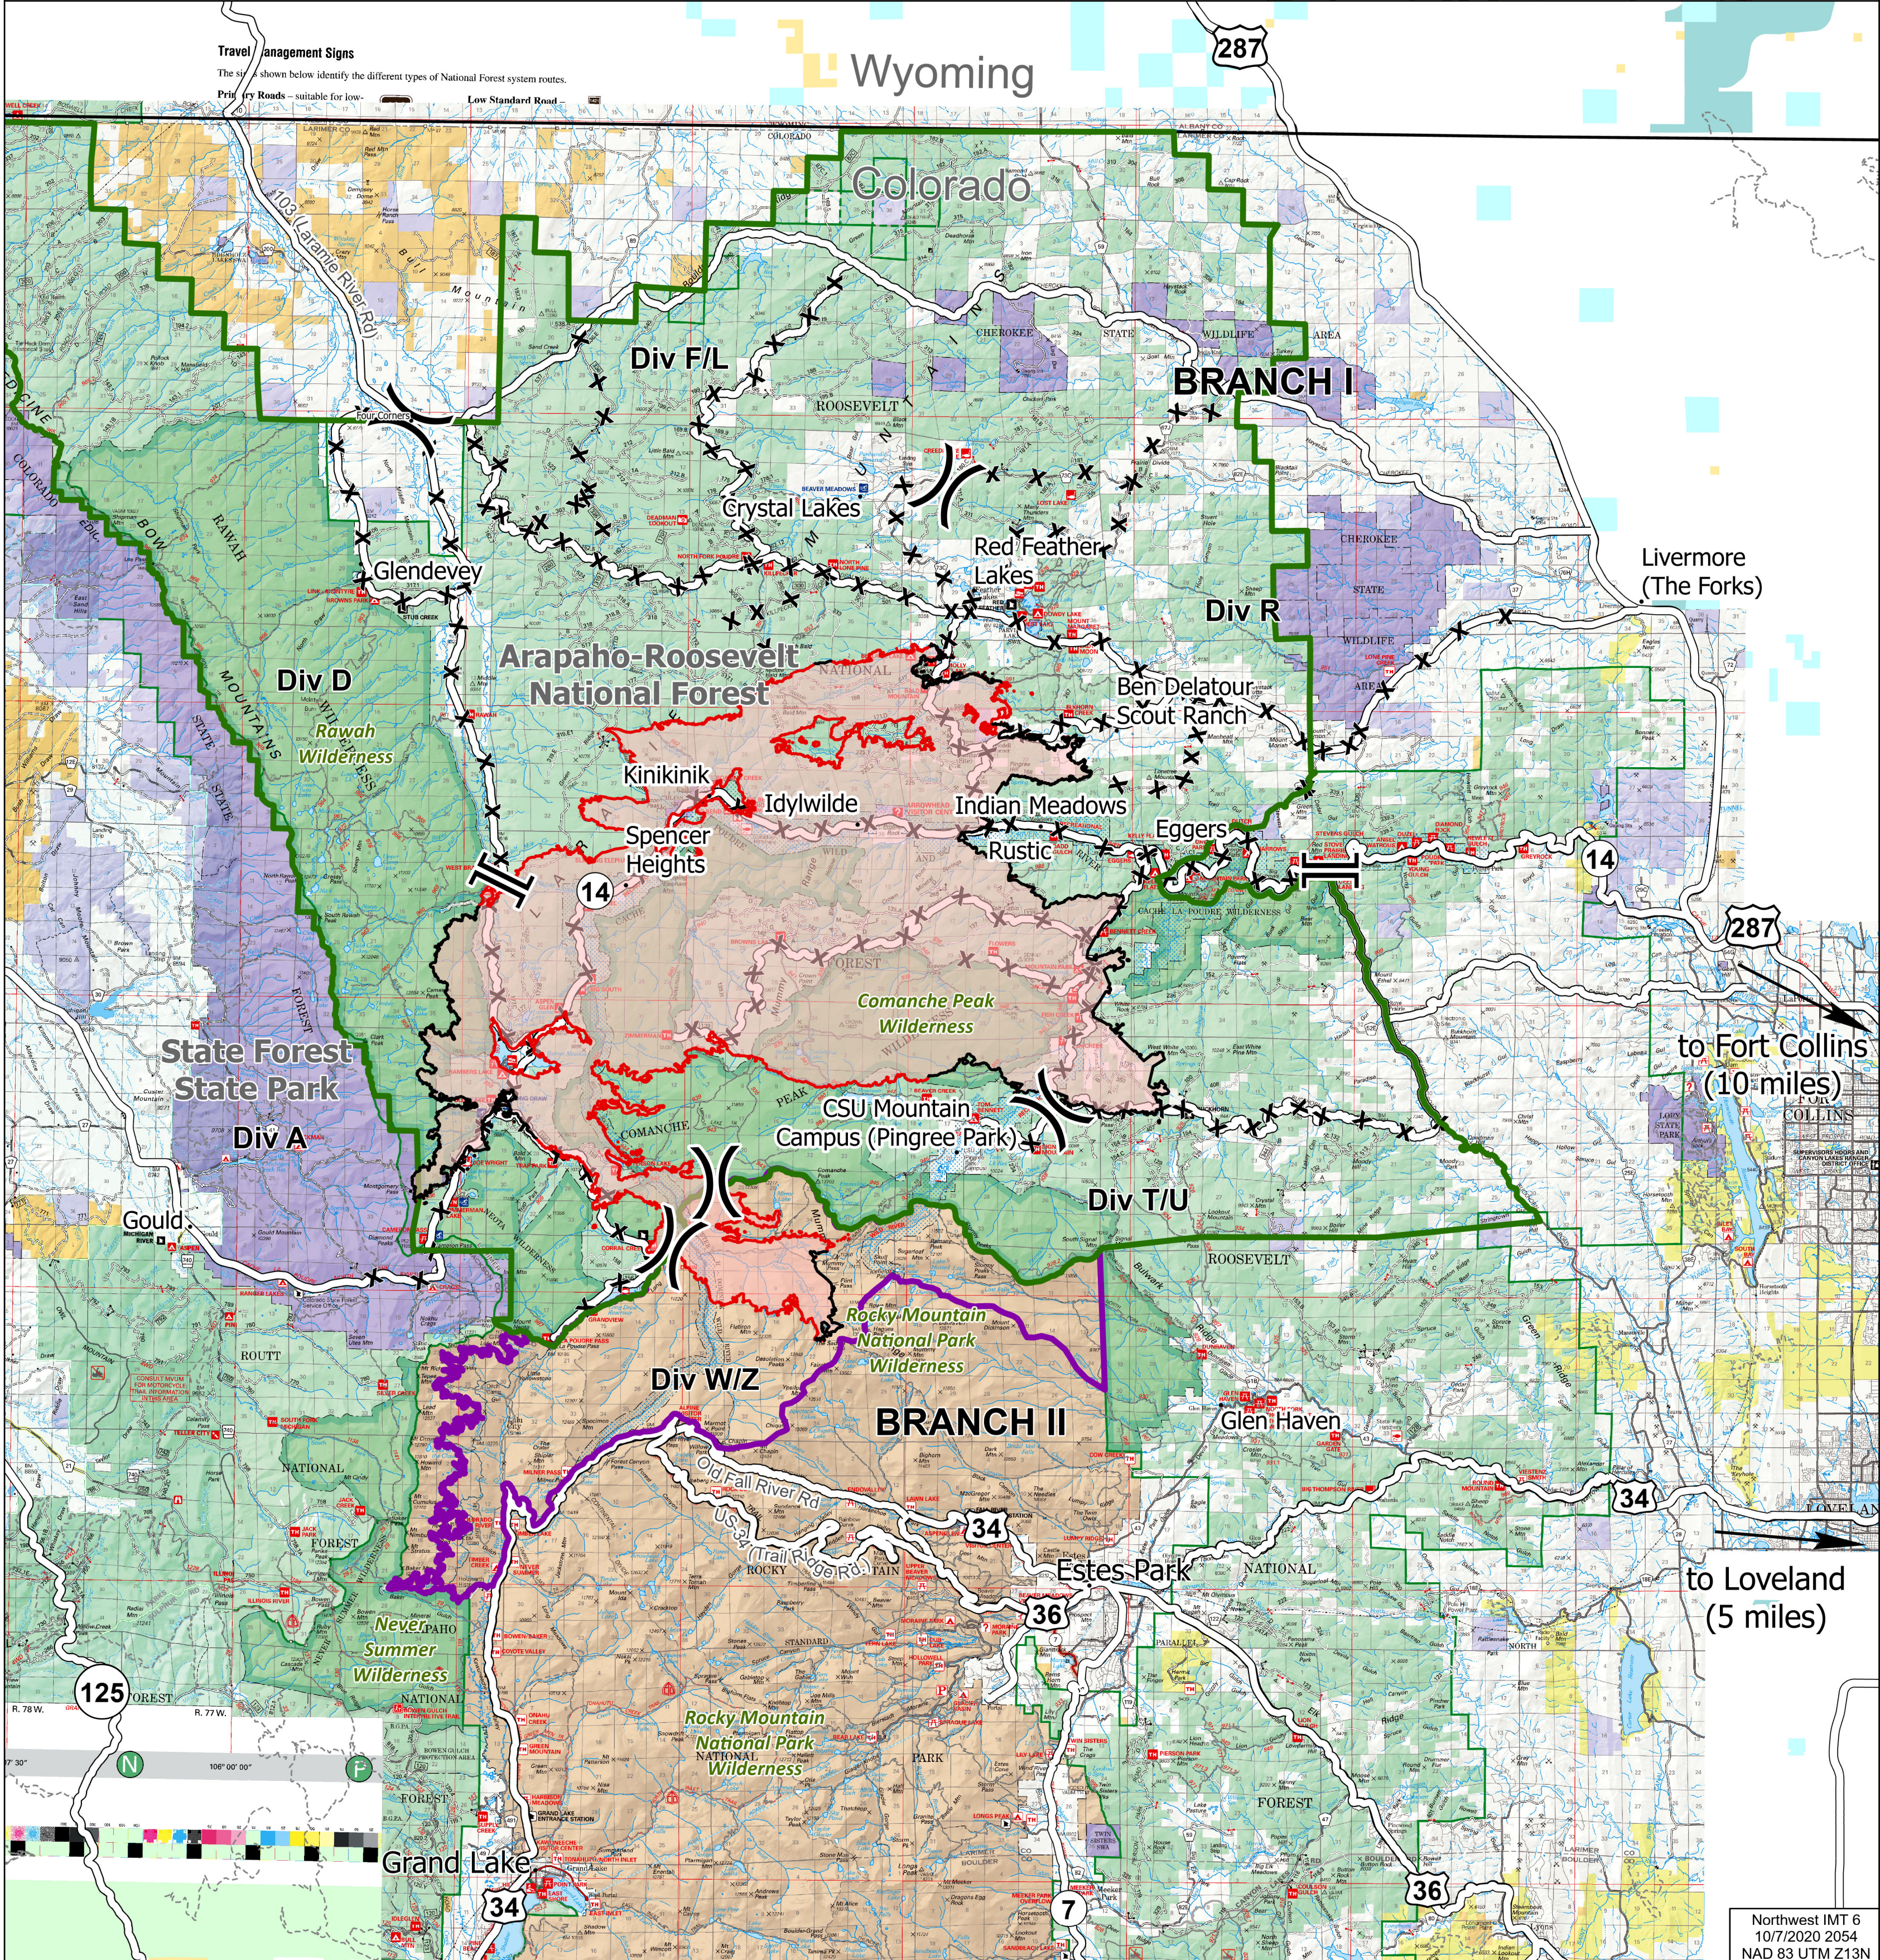

Public Information Cameron Peak

CO-ARF-000636

10/8/2020

IR 10/6/2020 @ 2130

129,055 acres

42% contained

- █ Cameron Peak Fire
- Contained Line
- X Division Break
- Branch Break
- National Forest Closure Area, 9/30/20
- National Park Closure Area, 9/6/20
- x Road Closure
- Primary Route
- Trail

Vicinity Map

Travel Management Signs
The signs shown below identify the different types of National Forest system routes.
Primary Roads - suitable for low-
Low Standard Road