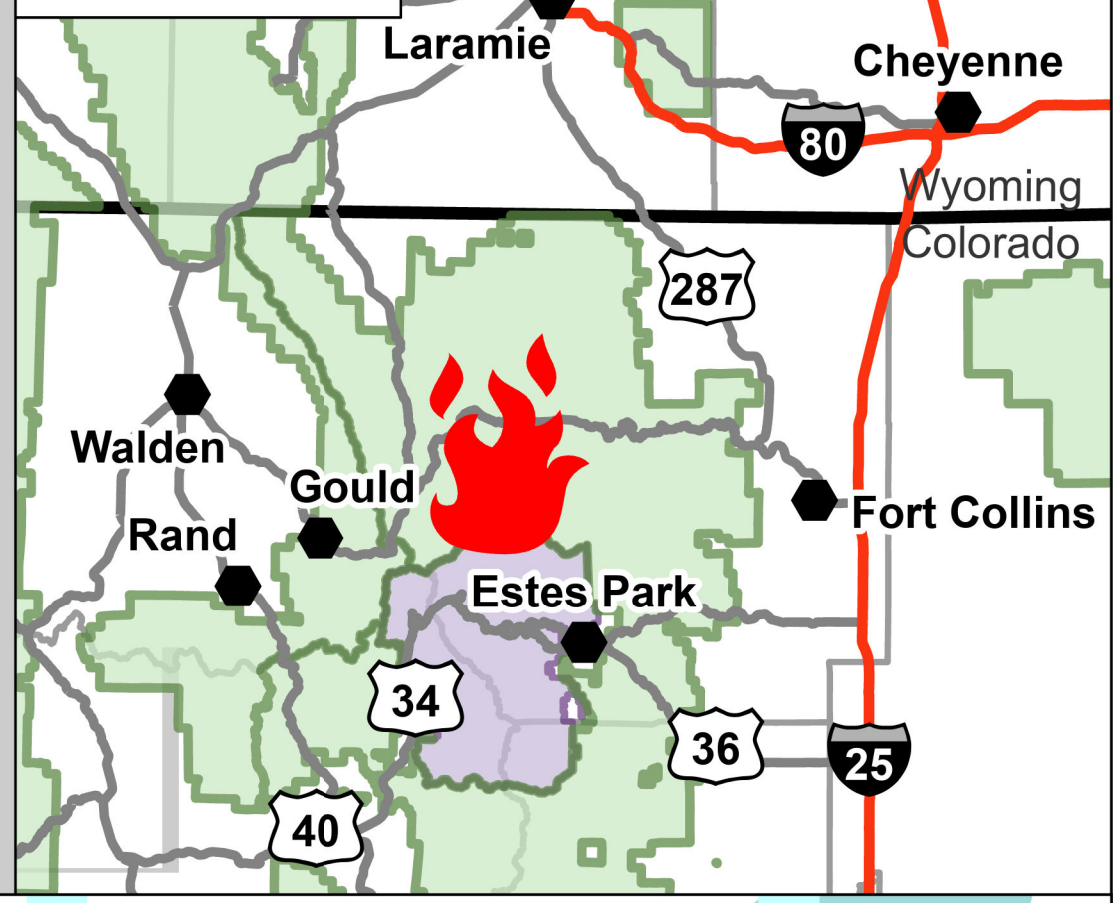

Public Information Cameron Peak

CO-ARF-000636

10/8/2020

IR 10/6/2020 @ 2130

129,055 acres

42% contained

- █ Cameron Peak Fire
- Contained Line
- X Division Break
- Branch Break
- National Forest Closure Area, 9/30/20
- National Park Closure Area, 9/6/20
- x Road Closure
- Primary Route
- Trail

Vicinity Map

Travel Management Signs
The signs shown below identify the different types of National Forest system routes.
Primary Roads - suitable for low-
Low Standard Road