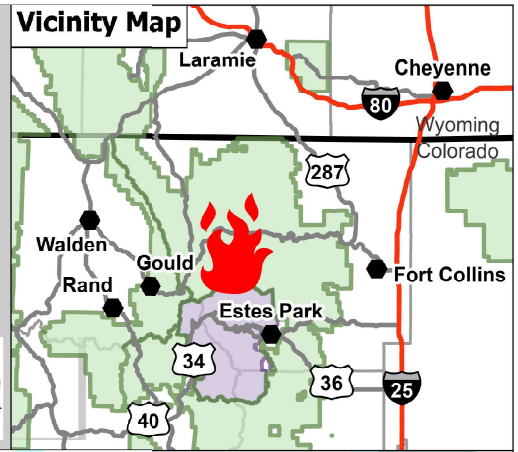

# Public Information Cameron Peak

CO-ARF-000636

10/8/2020

IR 10/6/2020 @ 2130

129,055 acres

42% contained

- Cameron Peak Fire
- Contained Line
- X Division Break
- Branch Break
- National Forest Closure Area, 9/30/20
- National Park Closure Area, 9/6/20
- x Road Closure
- Primary Route
- Trail

to Fort Collins  
(10 miles)

to Loveland  
(5 miles)