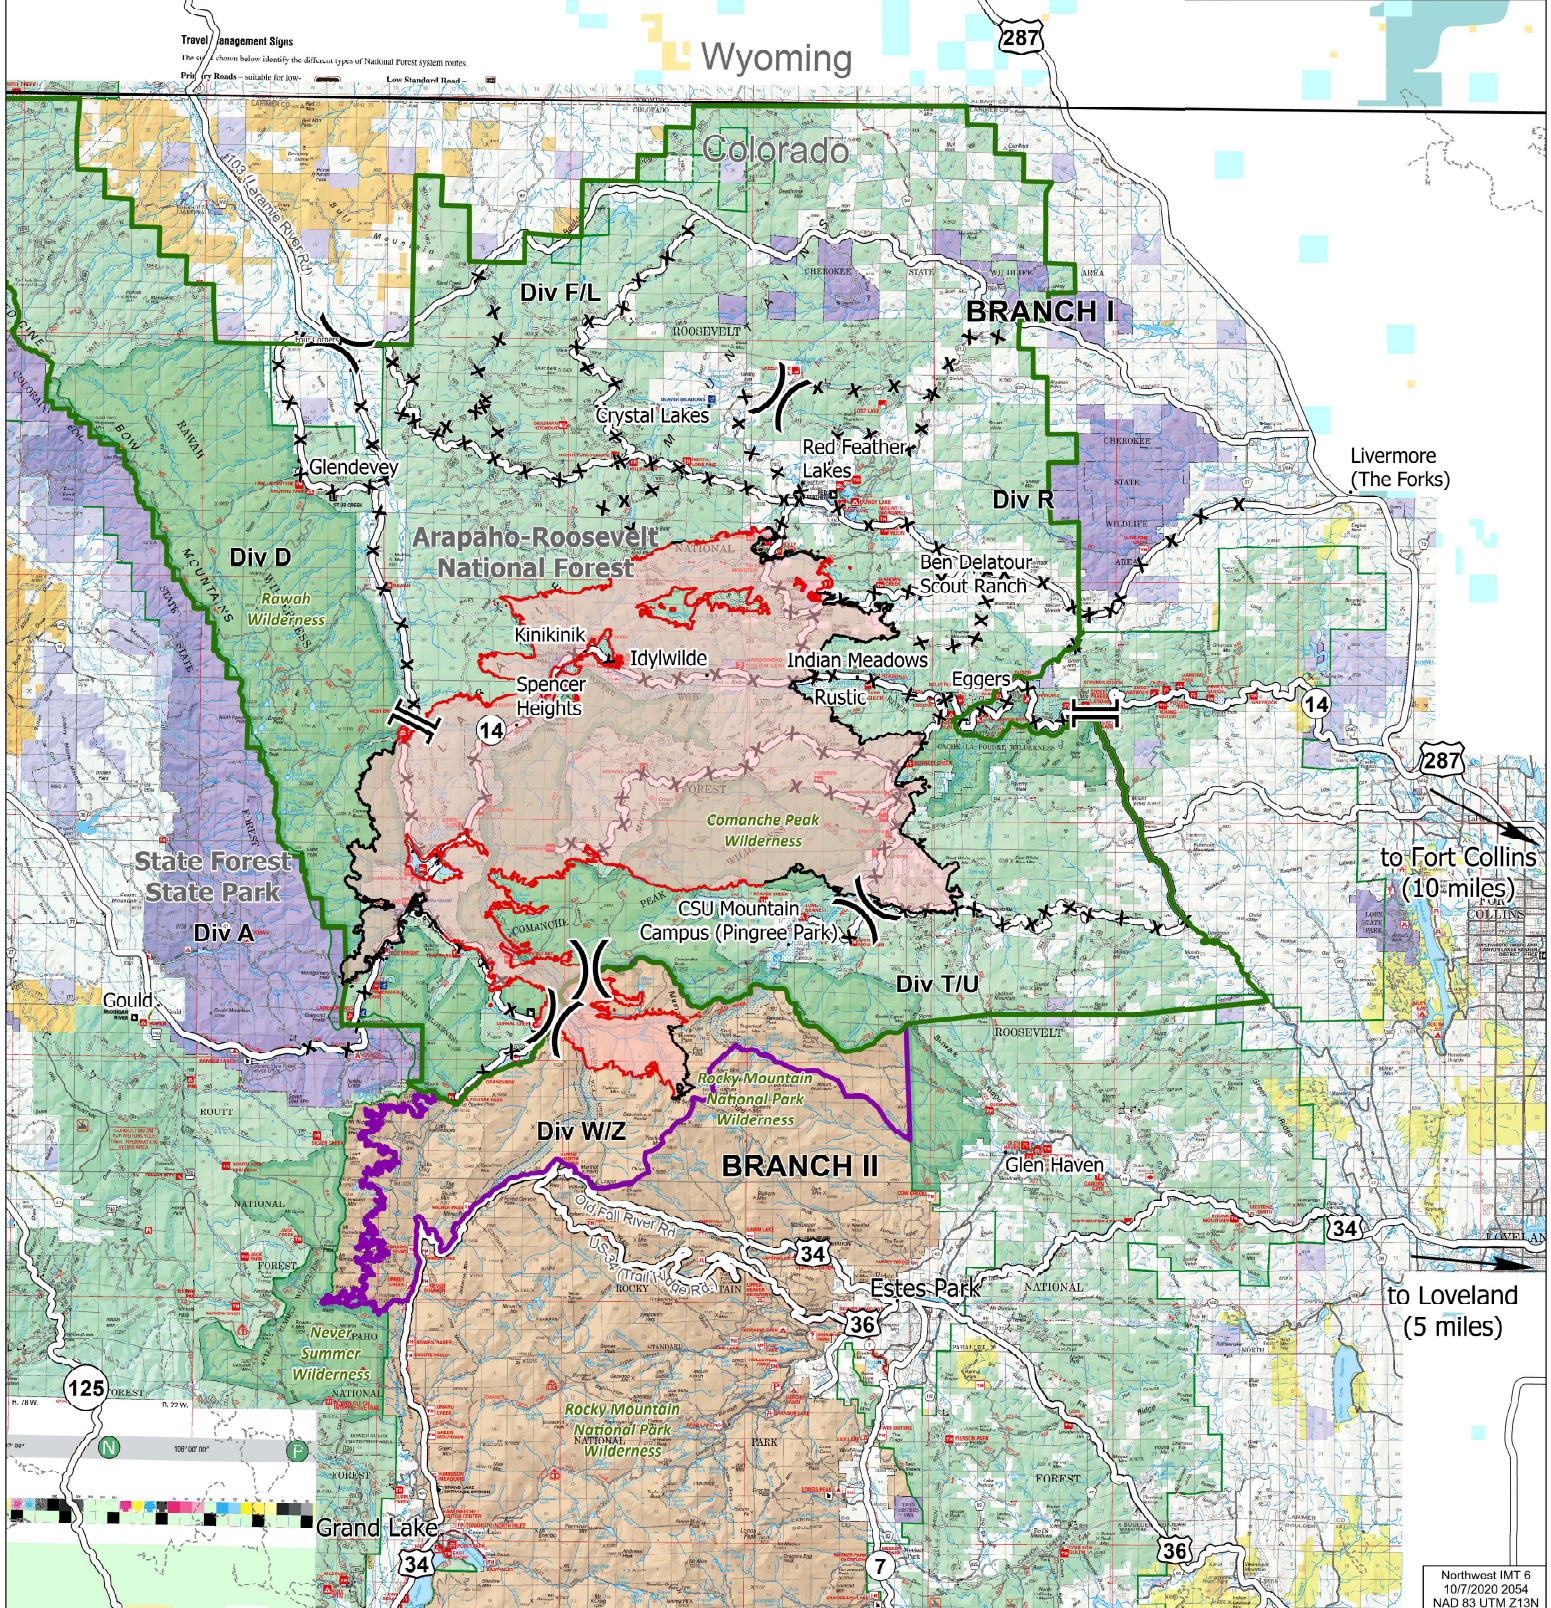

# Public Information Cameron Peak

CO-ARF-000636

10/8/2020

IR 10/6/2020 @ 2130

129,055 acres

42% contained

- Cameron Peak Fire
- Contained Line
- X Division Break
- Branch Break
- National Forest Closure Area, 9/30/20
- National Park Closure Area, 9/6/20
- x Road Closure
- Primary Route
- Trail

to Fort Collins  
(10 miles)

to Loveland  
(5 miles)