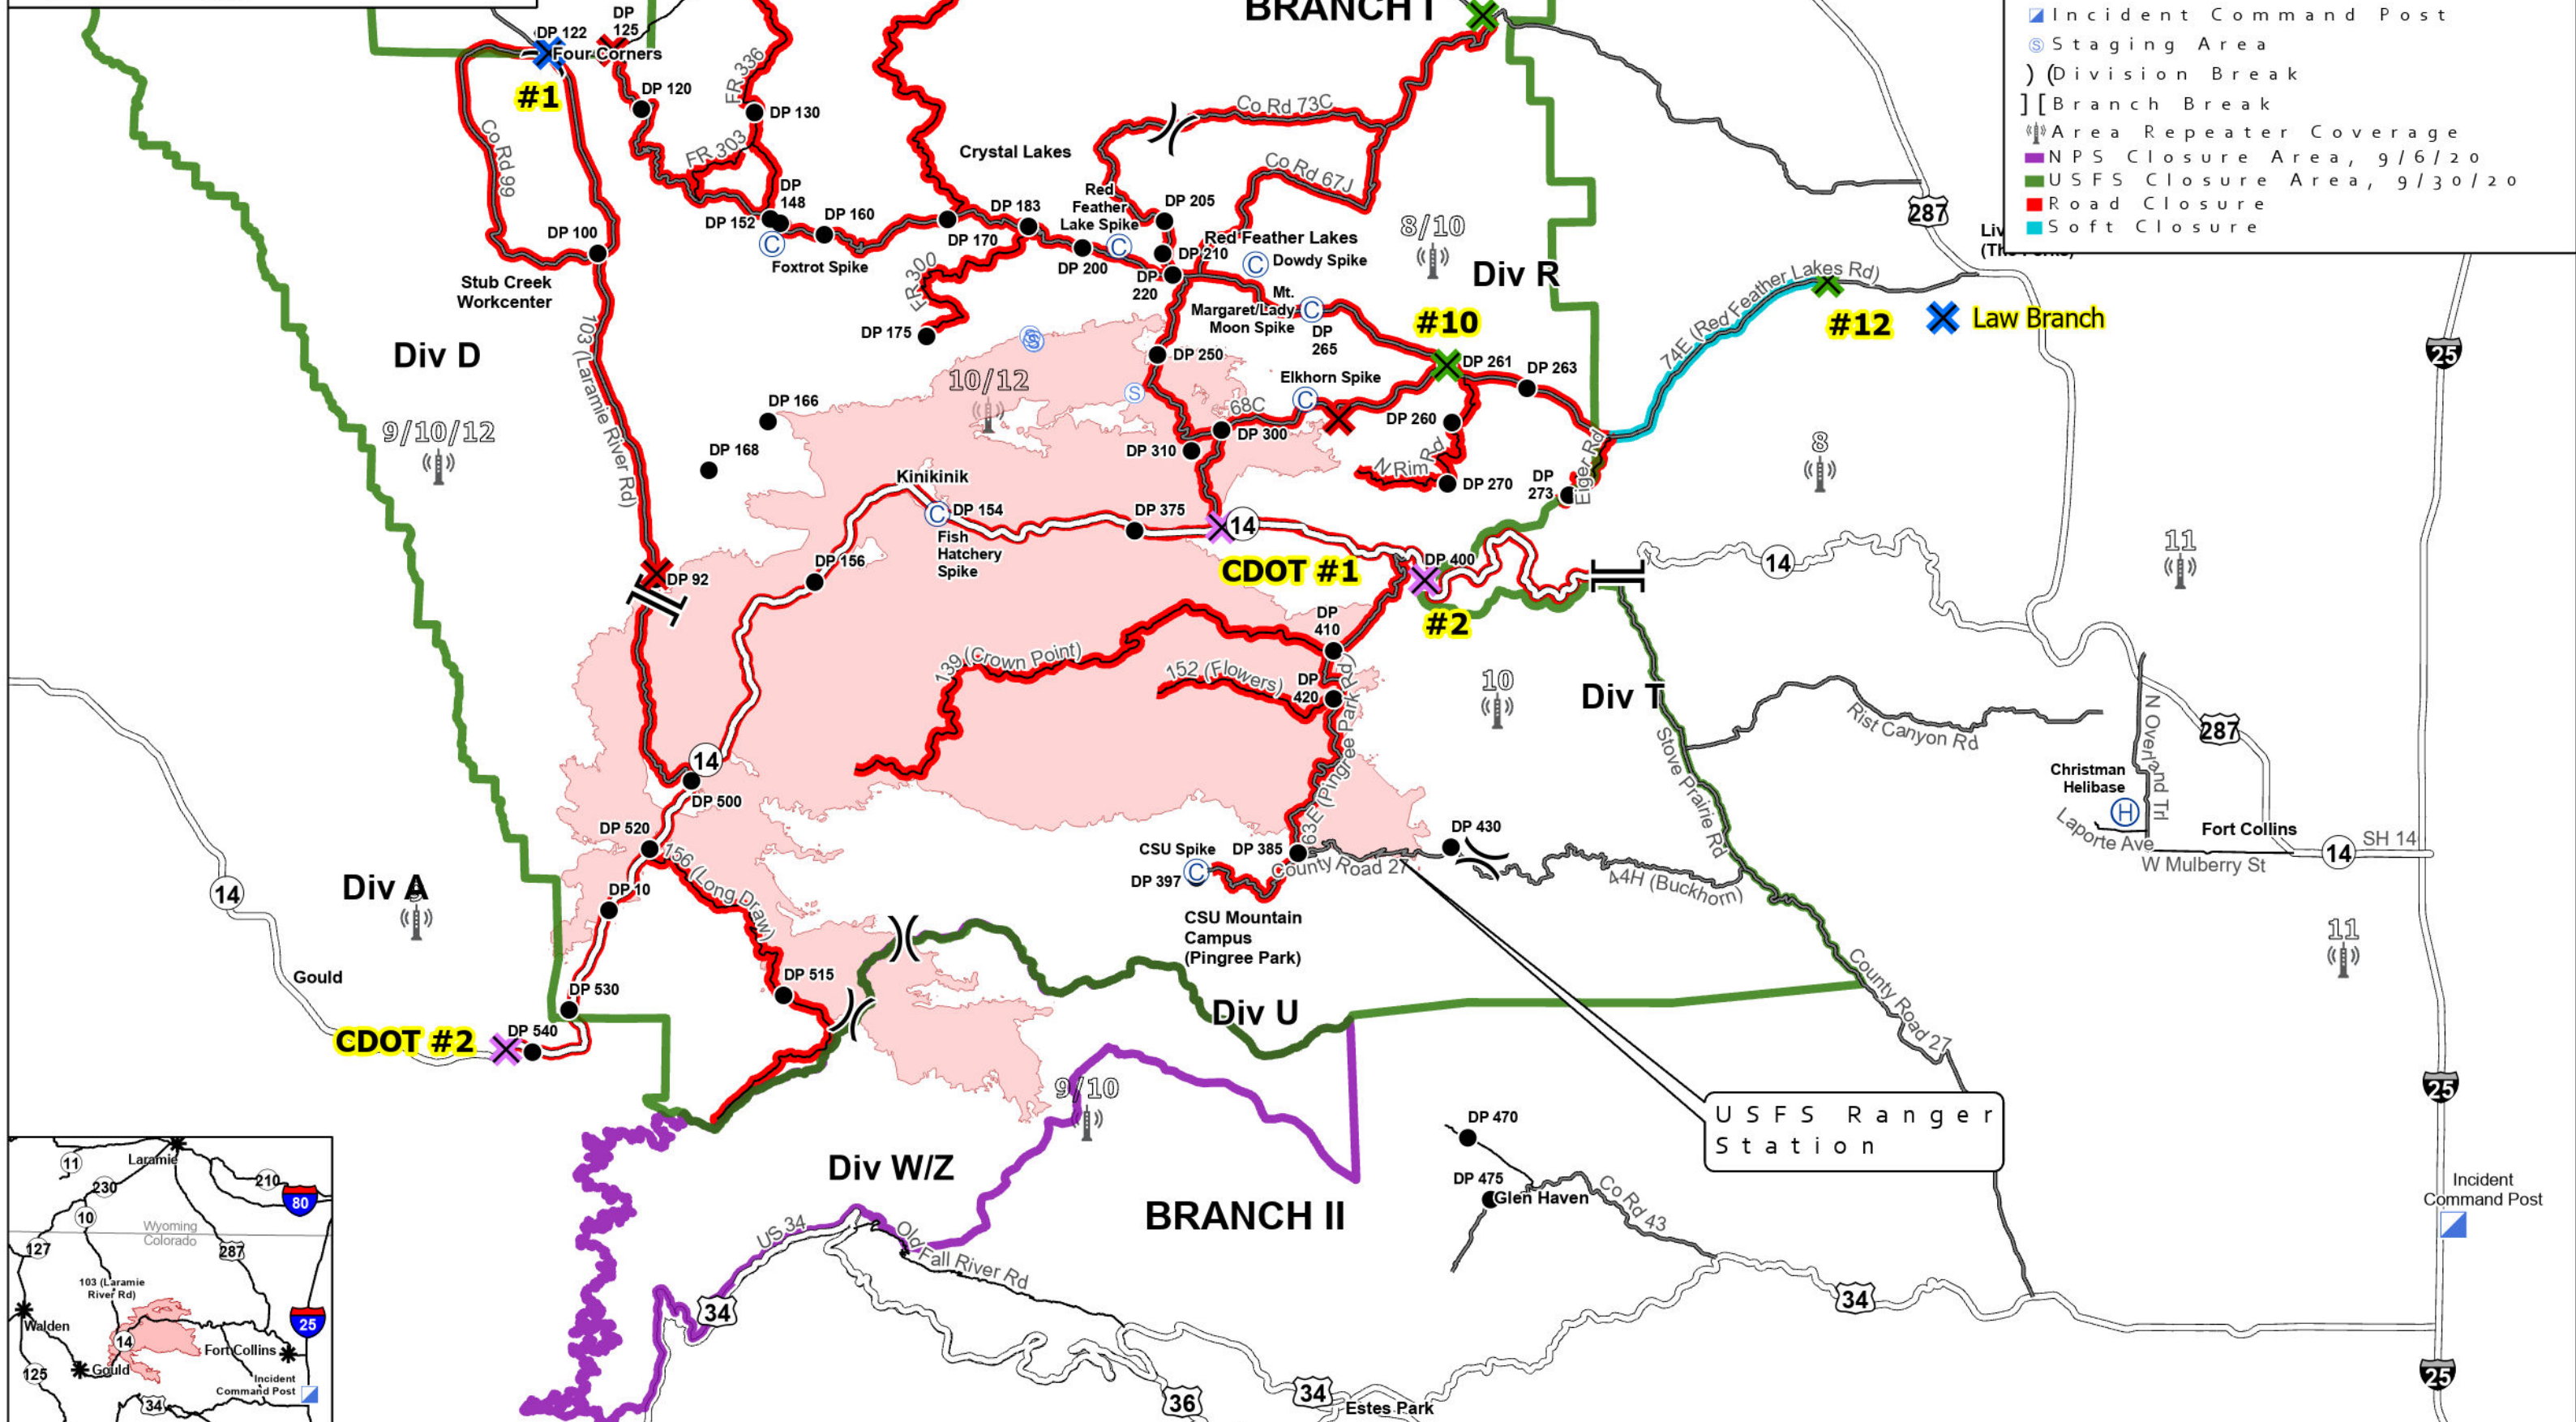

Road Closures
Cameron Peak
 CO-ARF-000636
 10/8/2020

0 1/2 1 2 3 4
 Miles

- ✖ Staffed by CDOT
- ✖ Staffed by Fire LE
- ✖ Staffed by National Guard
- ✖ Staffed by Larimer County SO
- ⊙ Camp
- Drop Point
- ⊕ Helibase
- ▣ Incident Command Post
- ⊙ Staging Area
-) (Division Break
-] [Branch Break
- ⊕ Area Repeater Coverage
- █ NPS Closure Area, 9/6/20
- █ USFS Closure Area, 9/30/20
- █ Road Closure
- █ Soft Closure

USFS Ranger Station

Incident Command Post