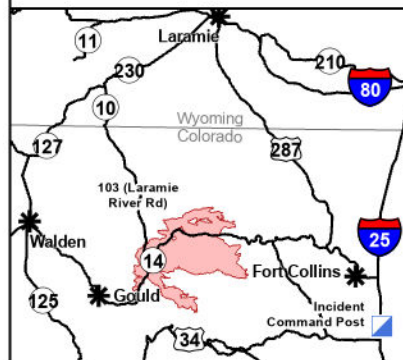

Road Closures
Cameron Peak
 CO-ARF-000636
 10/8/2020

0 1/2 1 2 3 4
 Miles

- ✖ Staffed by CDOT
- ✖ Staffed by Fire LE
- ✖ Staffed by National Guard
- ✖ Staffed by Larimer County SO
- ⊙ Camp
- Drop Point
- ⊕ Helibase
- ▣ Incident Command Post
- ⊙ Staging Area
-) (Division Break
-] [Branch Break
- ⊕ Area Repeater Coverage
- █ NPS Closure Area, 9/6/20
- █ USFS Closure Area, 9/30/20
- █ Road Closure
- █ Soft Closure

USFS Ranger Station

Incident Command Post