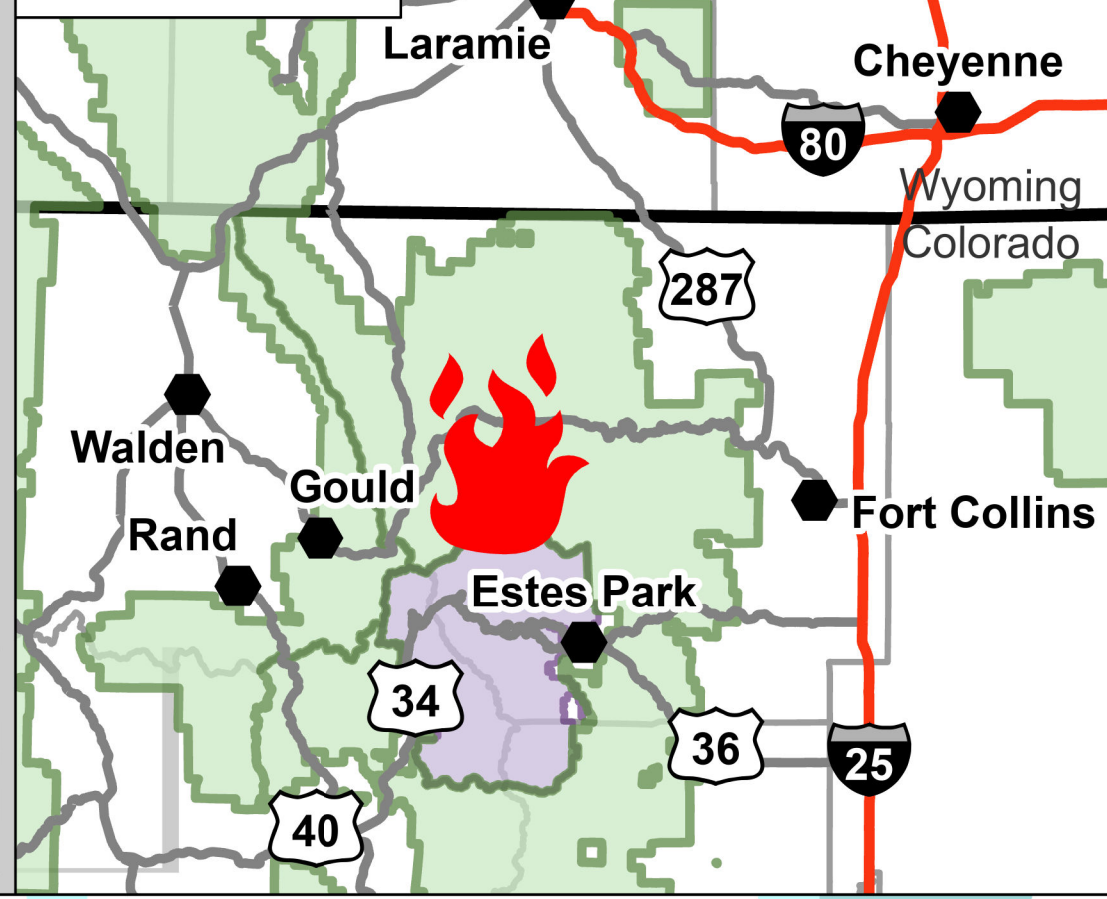

Public Information Cameron Peak

CO-ARF-000636

10/9/2020

IR 10/7/2020 @ 2130

131,231 acres

44% contained

- █ Cameron Peak Fire
- Contained Line
- X Division Break
- Branch Break
- National Forest Closure Area, 9/30/20
- National Park Closure Area, 9/6/20
- x Road Closure
- Primary Route
- Trail

Vicinity Map

Travel Management Signs
The signs shown below identify the different types of National Forest system routes.
Primary Roads - suitable for low-
Low Standard Road