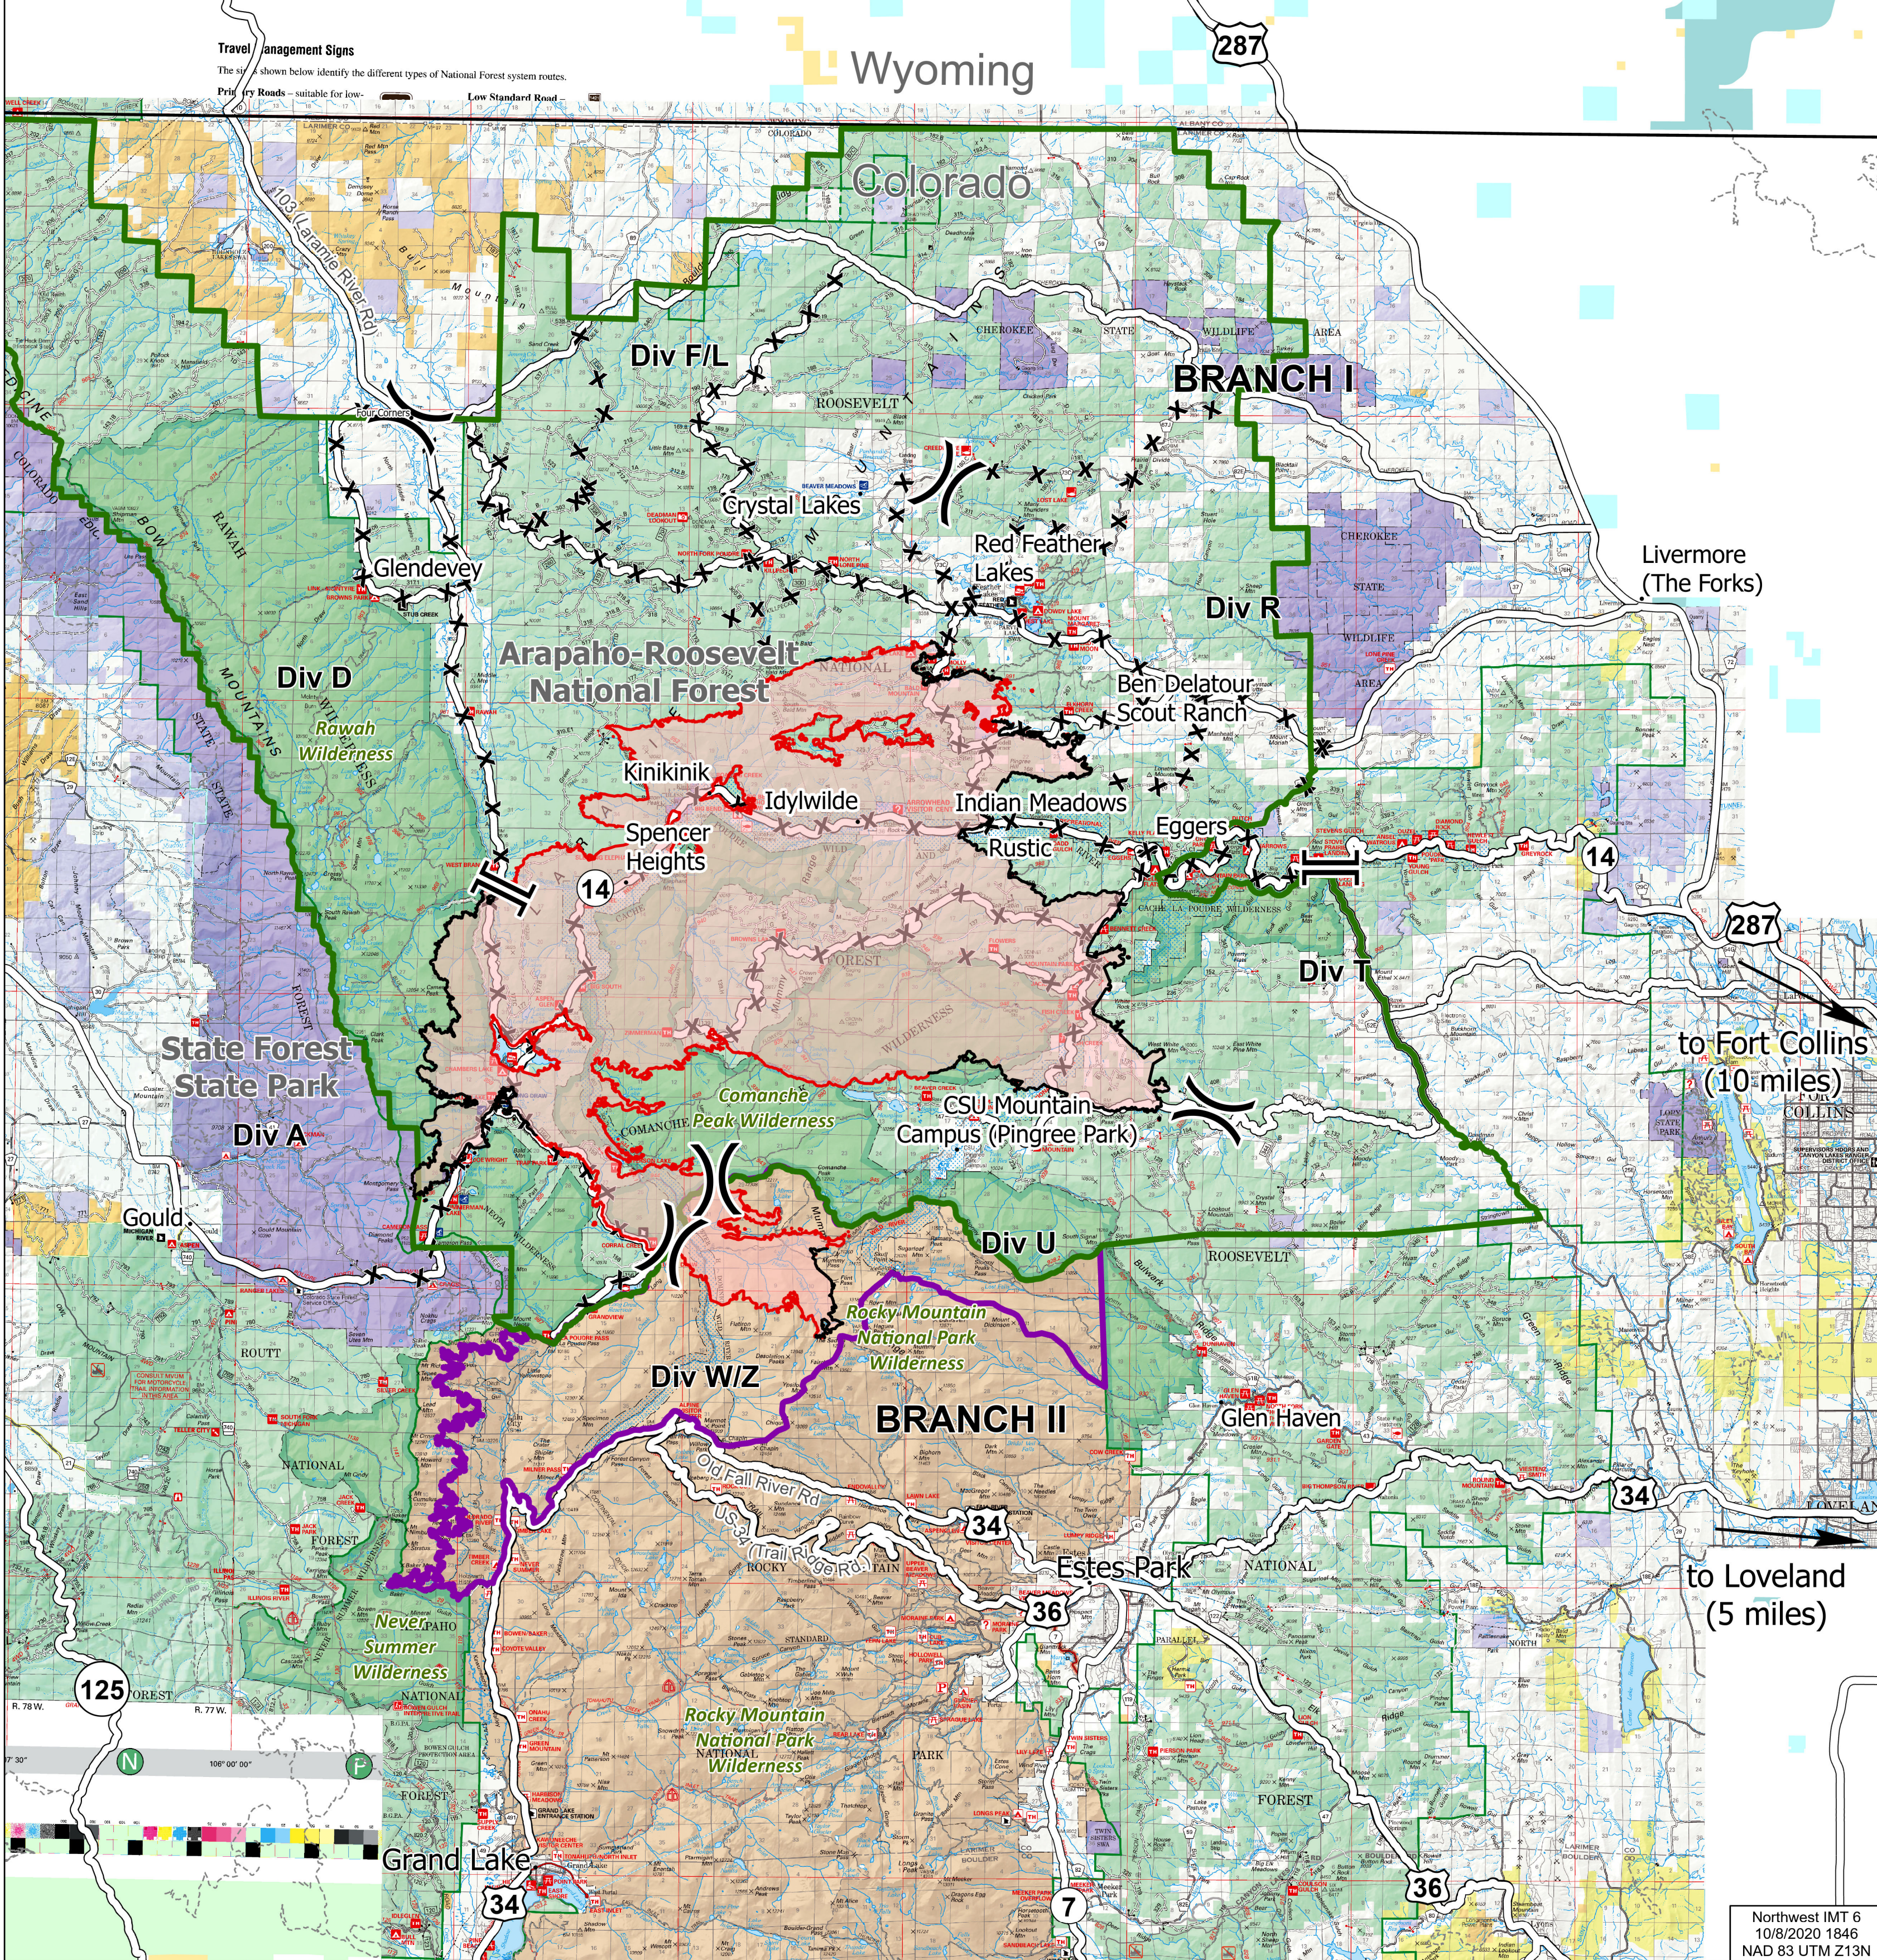

Public Information Cameron Peak

CO-ARF-000636

10/9/2020

IR 10/7/2020 @ 2130

131,231 acres

44% contained

- █ Cameron Peak Fire
- Contained Line
- X Division Break
- Branch Break
- National Forest Closure Area, 9/30/20
- National Park Closure Area, 9/6/20
- x Road Closure
- Primary Route
- Trail

Vicinity Map

Travel Management Signs
The signs shown below identify the different types of National Forest system routes.
Primary Roads - suitable for low-
Low Standard Road