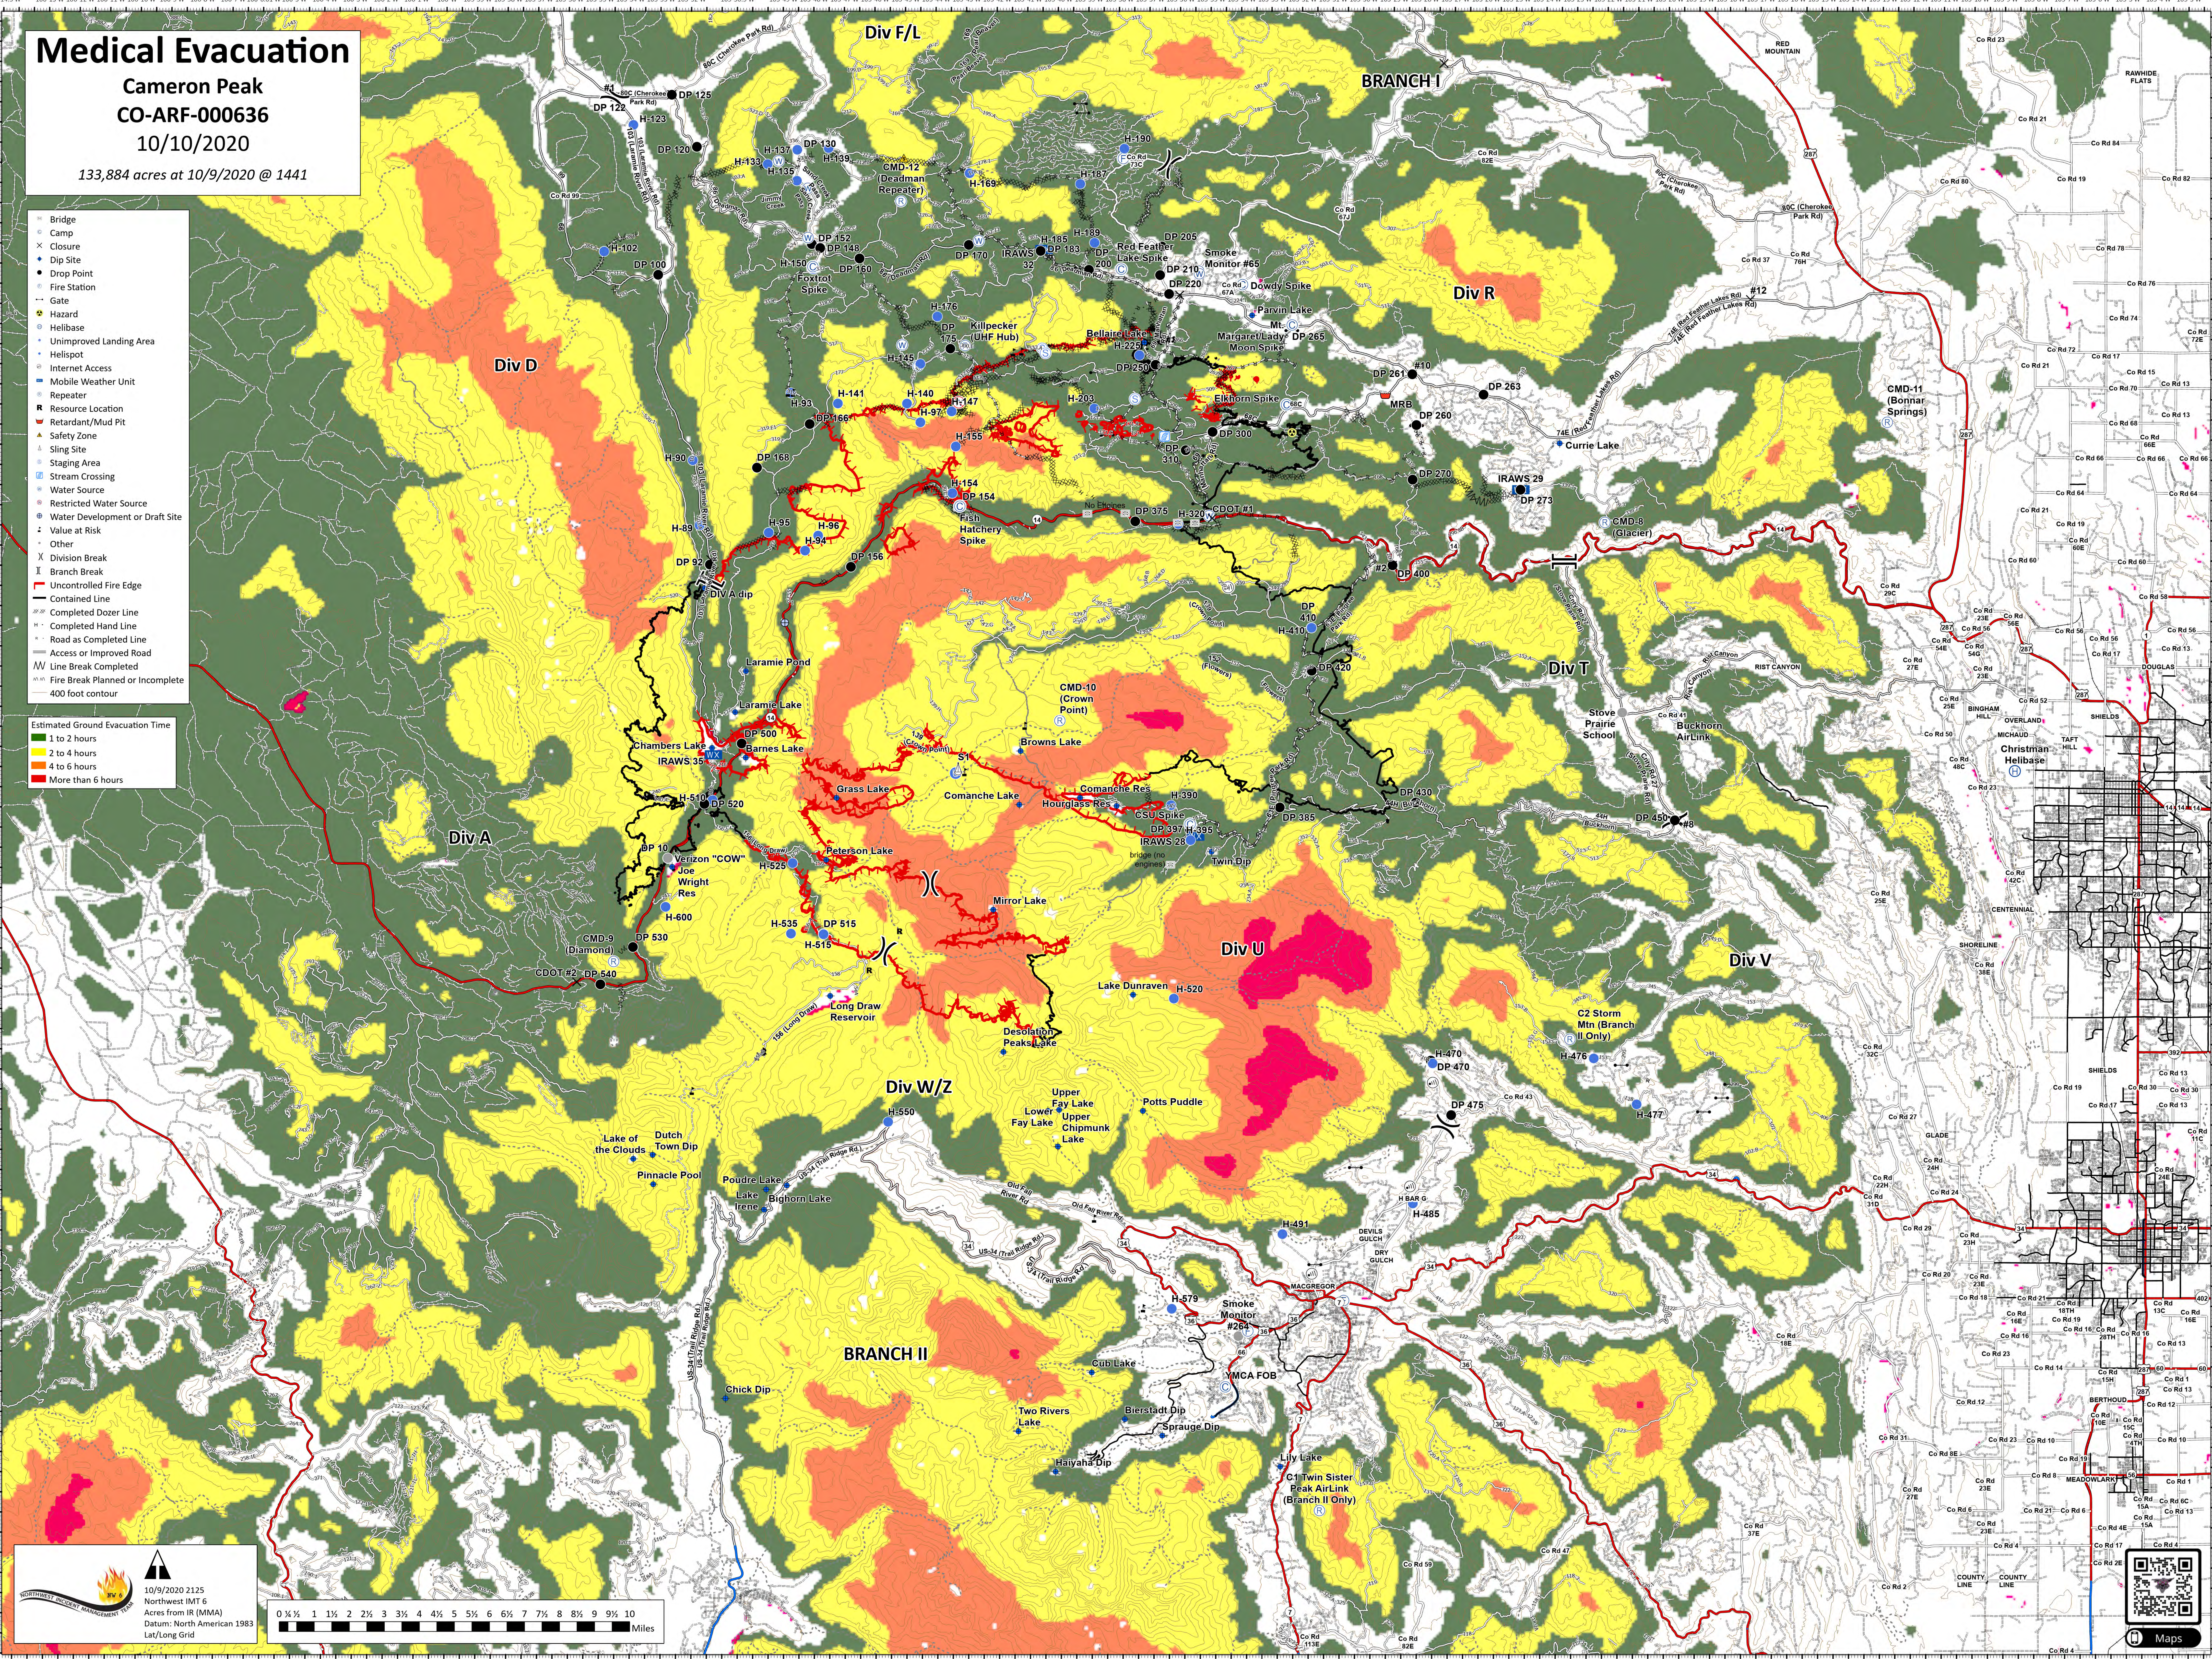

# Medical Evacuation

Cameron Peak  
CO-ARF-000636  
10/10/2020

133,884 acres at 10/9/2020 @ 1441

- Bridge
- Camp
- Closure
- Dip Site
- Drop Point
- Fire Station
- Gate
- Hazard
- Helibase
- Unimproved Landing Area
- Helispot
- Internet Access
- Mobile Weather Unit
- Repeater
- Resource Location
- Retardant/Mud Pit
- Safety Zone
- Sling Site
- Staging Area
- Stream Crossing
- Water Source
- Restricted Water Source
- Water Development or Draft Site
- Value at Risk
- Other
- X Division Break
- I Branch Break
- Uncontrolled Fire Edge
- Contained Line
- Completed Dozer Line
- Completed Hand Line
- Road as Completed Line
- Access or Improved Road
- MV Line Break Completed
- Fire Break Planned or Incomplete
- 400 foot contour

10/9/2020 2125  
Northwest IMT 5  
Acres from IR (MMA)  
Datum: North American 1983  
Lat/Long Grid