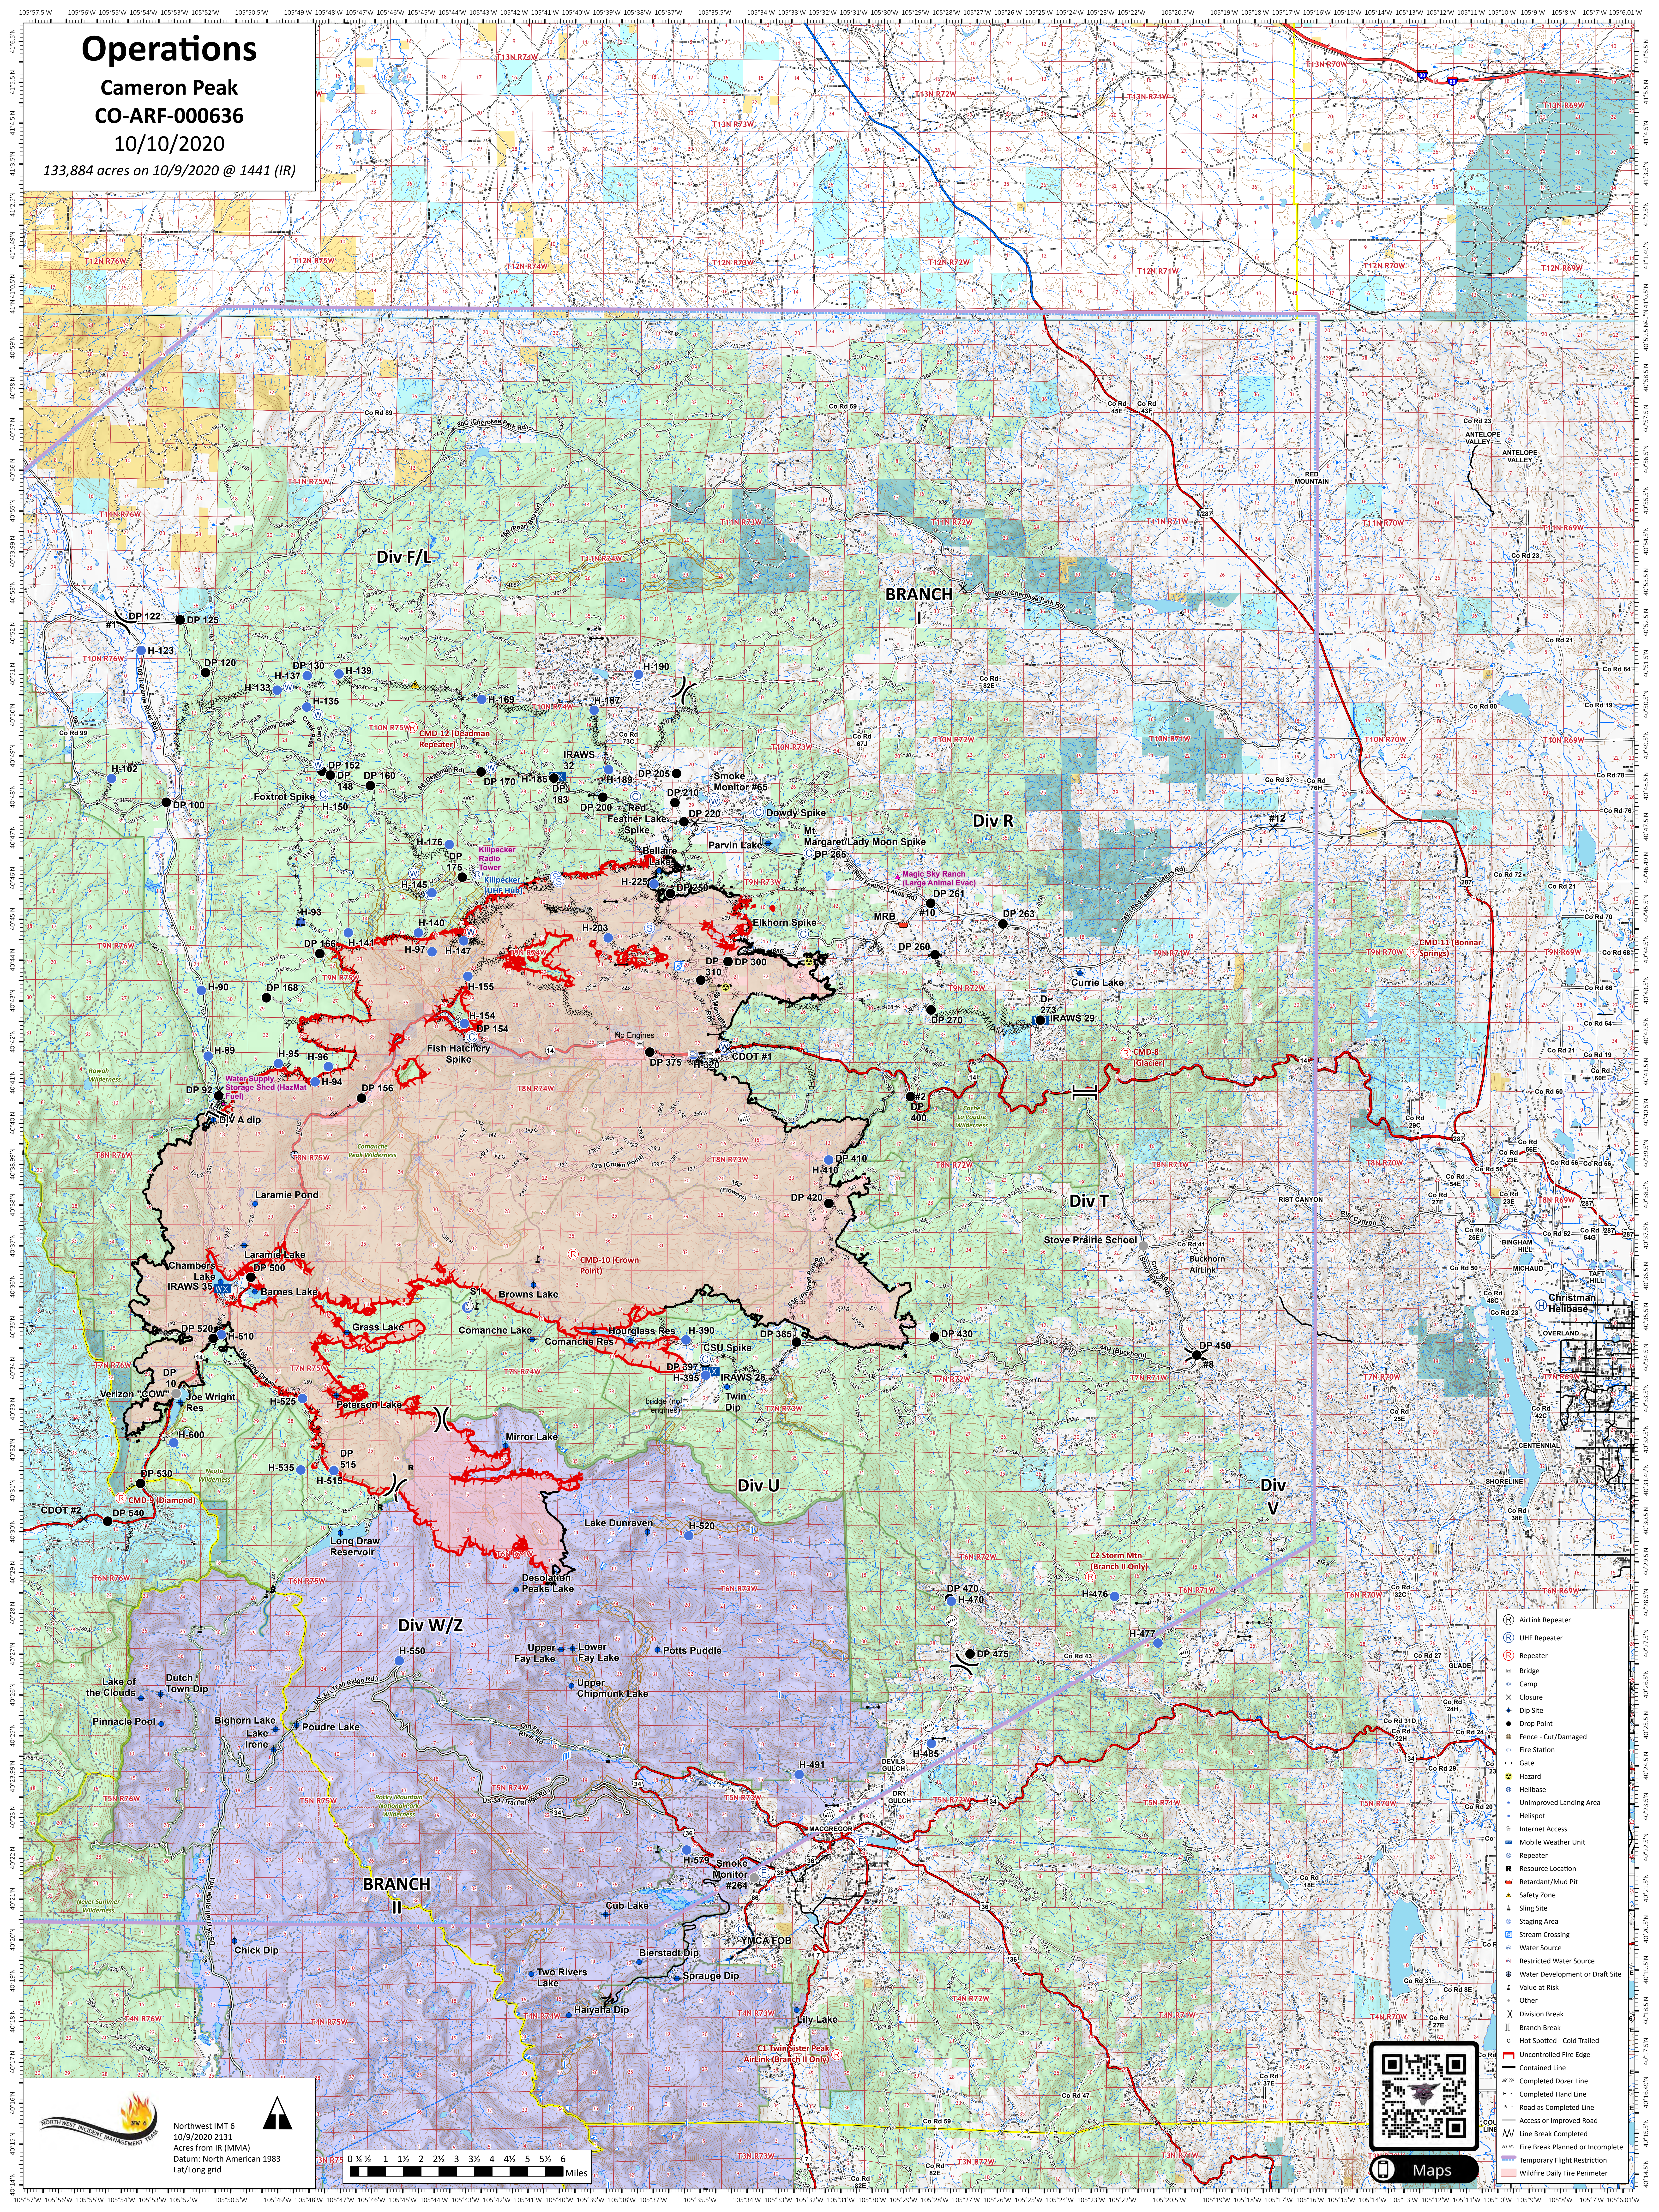

Operations

Cameron Peak
CO-ARF-000636

10/10/2020

133,884 acres on 10/9/2020 @ 1441 (IR)

Northwest IMT 6
10/9/2020 2131
Acres from IR (MMA)
Datum: North American 1983
Lat/Long grid

Maps