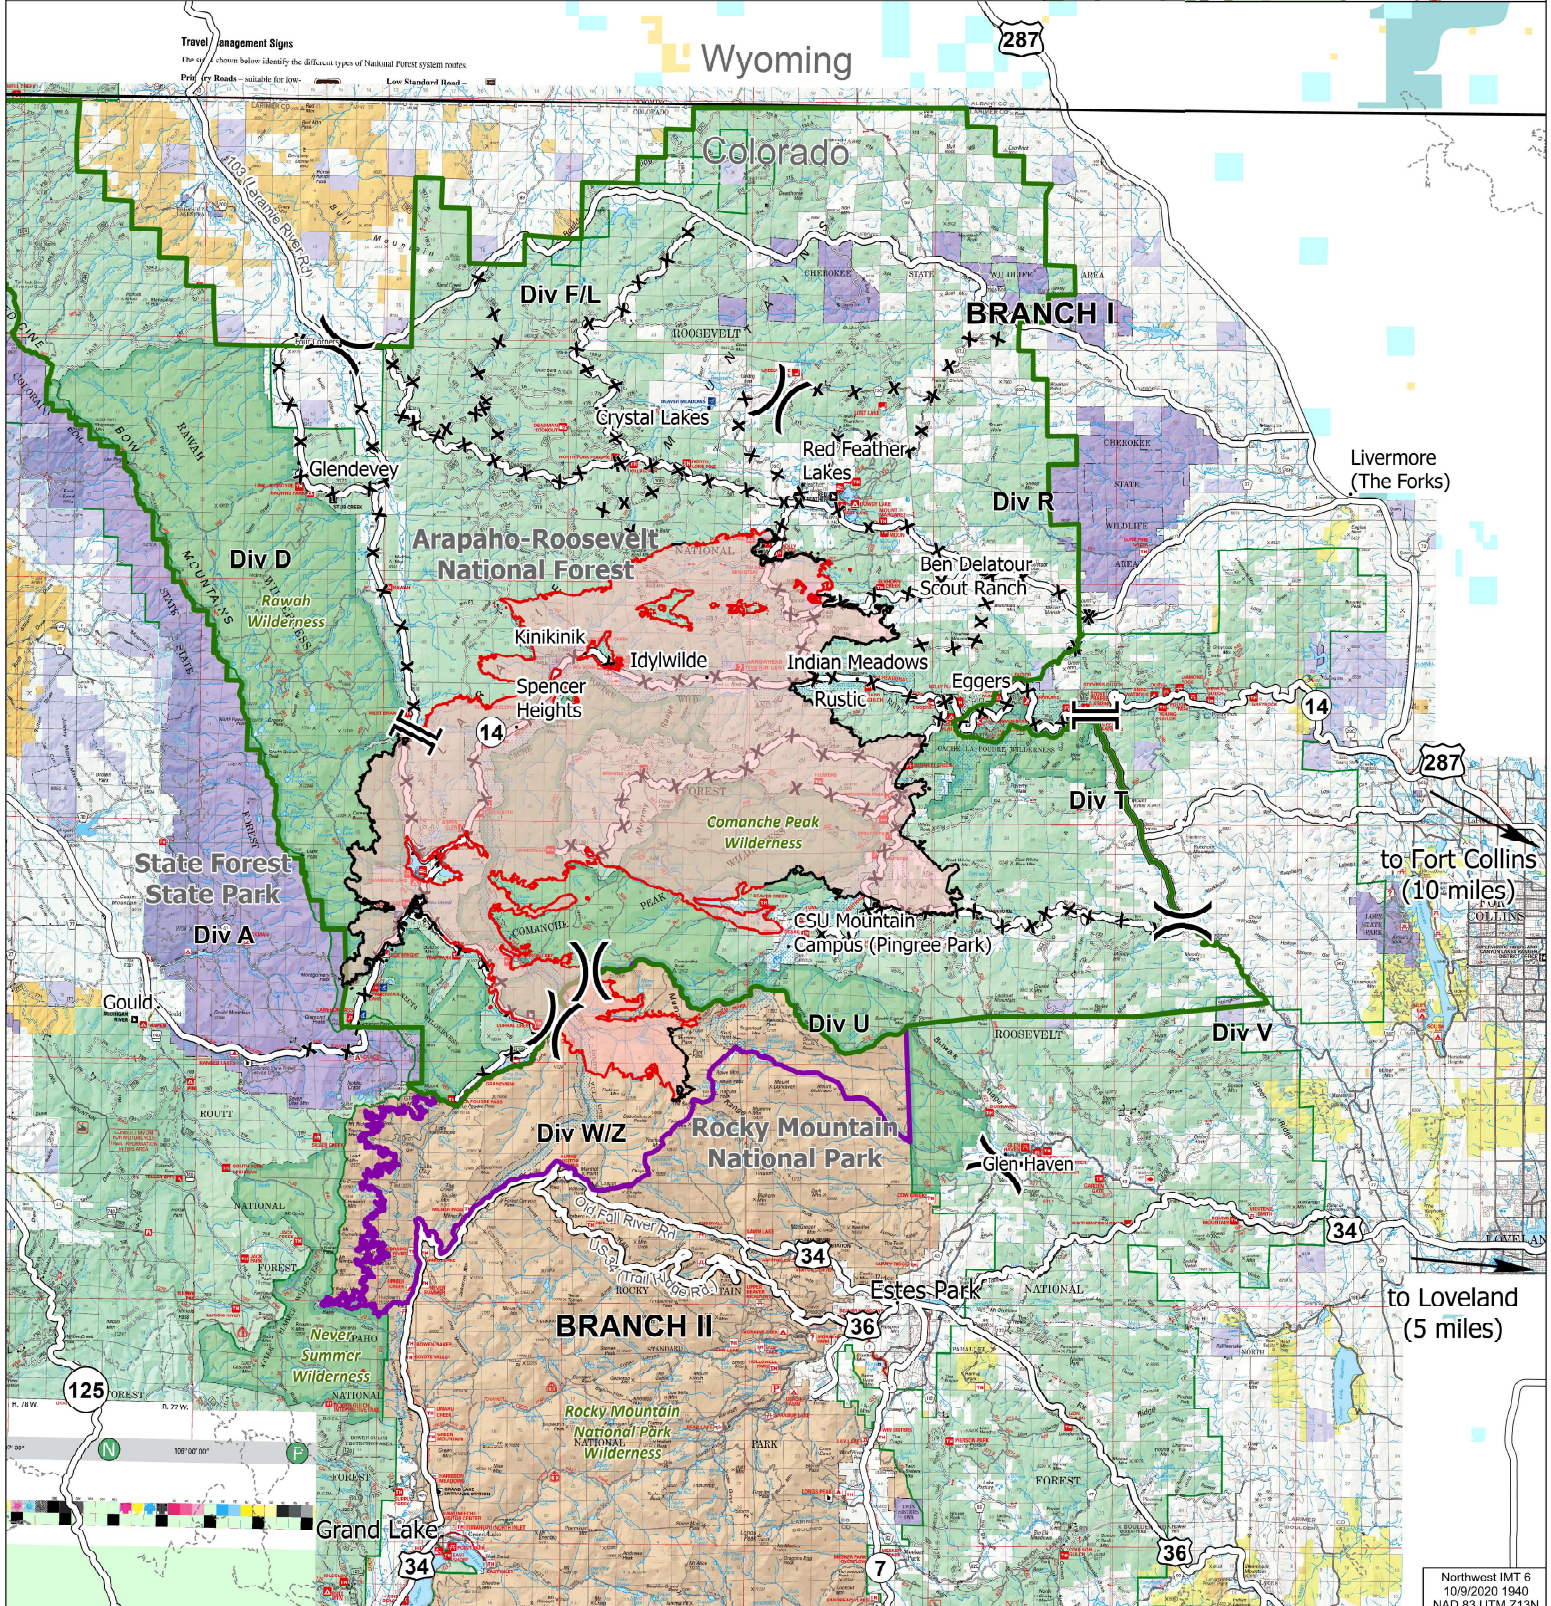

Public Information Cameron Peak

CO-ARF-000636

10/10/2020

IR 10/9/2020 @ 1441

133,884 acres

44% contained

- Cameron Peak Fire
- Contained Line
- X Division Break
- Branch Break
- National Forest Closure Area, 9/30/20
- National Park Closure Area, 9/6/20
- x Road Closure
- Primary Route
- Trail

to Fort Collins (10 miles)

to Loveland (5 miles)