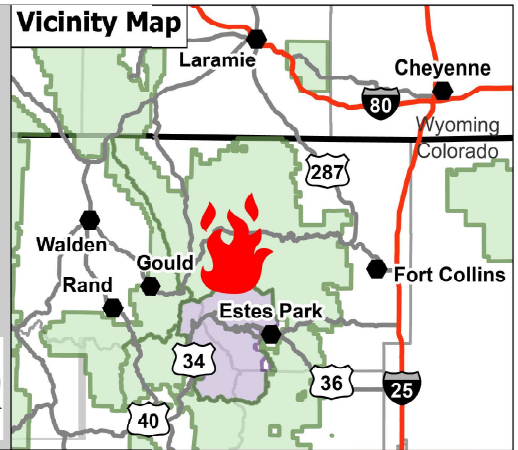

Public Information Cameron Peak

CO-ARF-000636

10/10/2020

IR 10/9/2020 @ 1441

133,884 acres

44% contained

- Cameron Peak Fire
- Contained Line
- X Division Break
- Branch Break
- National Forest Closure Area, 9/30/20
- National Park Closure Area, 9/6/20
- x Road Closure
- Primary Route
- Trail

to Fort Collins (10 miles)

to Loveland (5 miles)