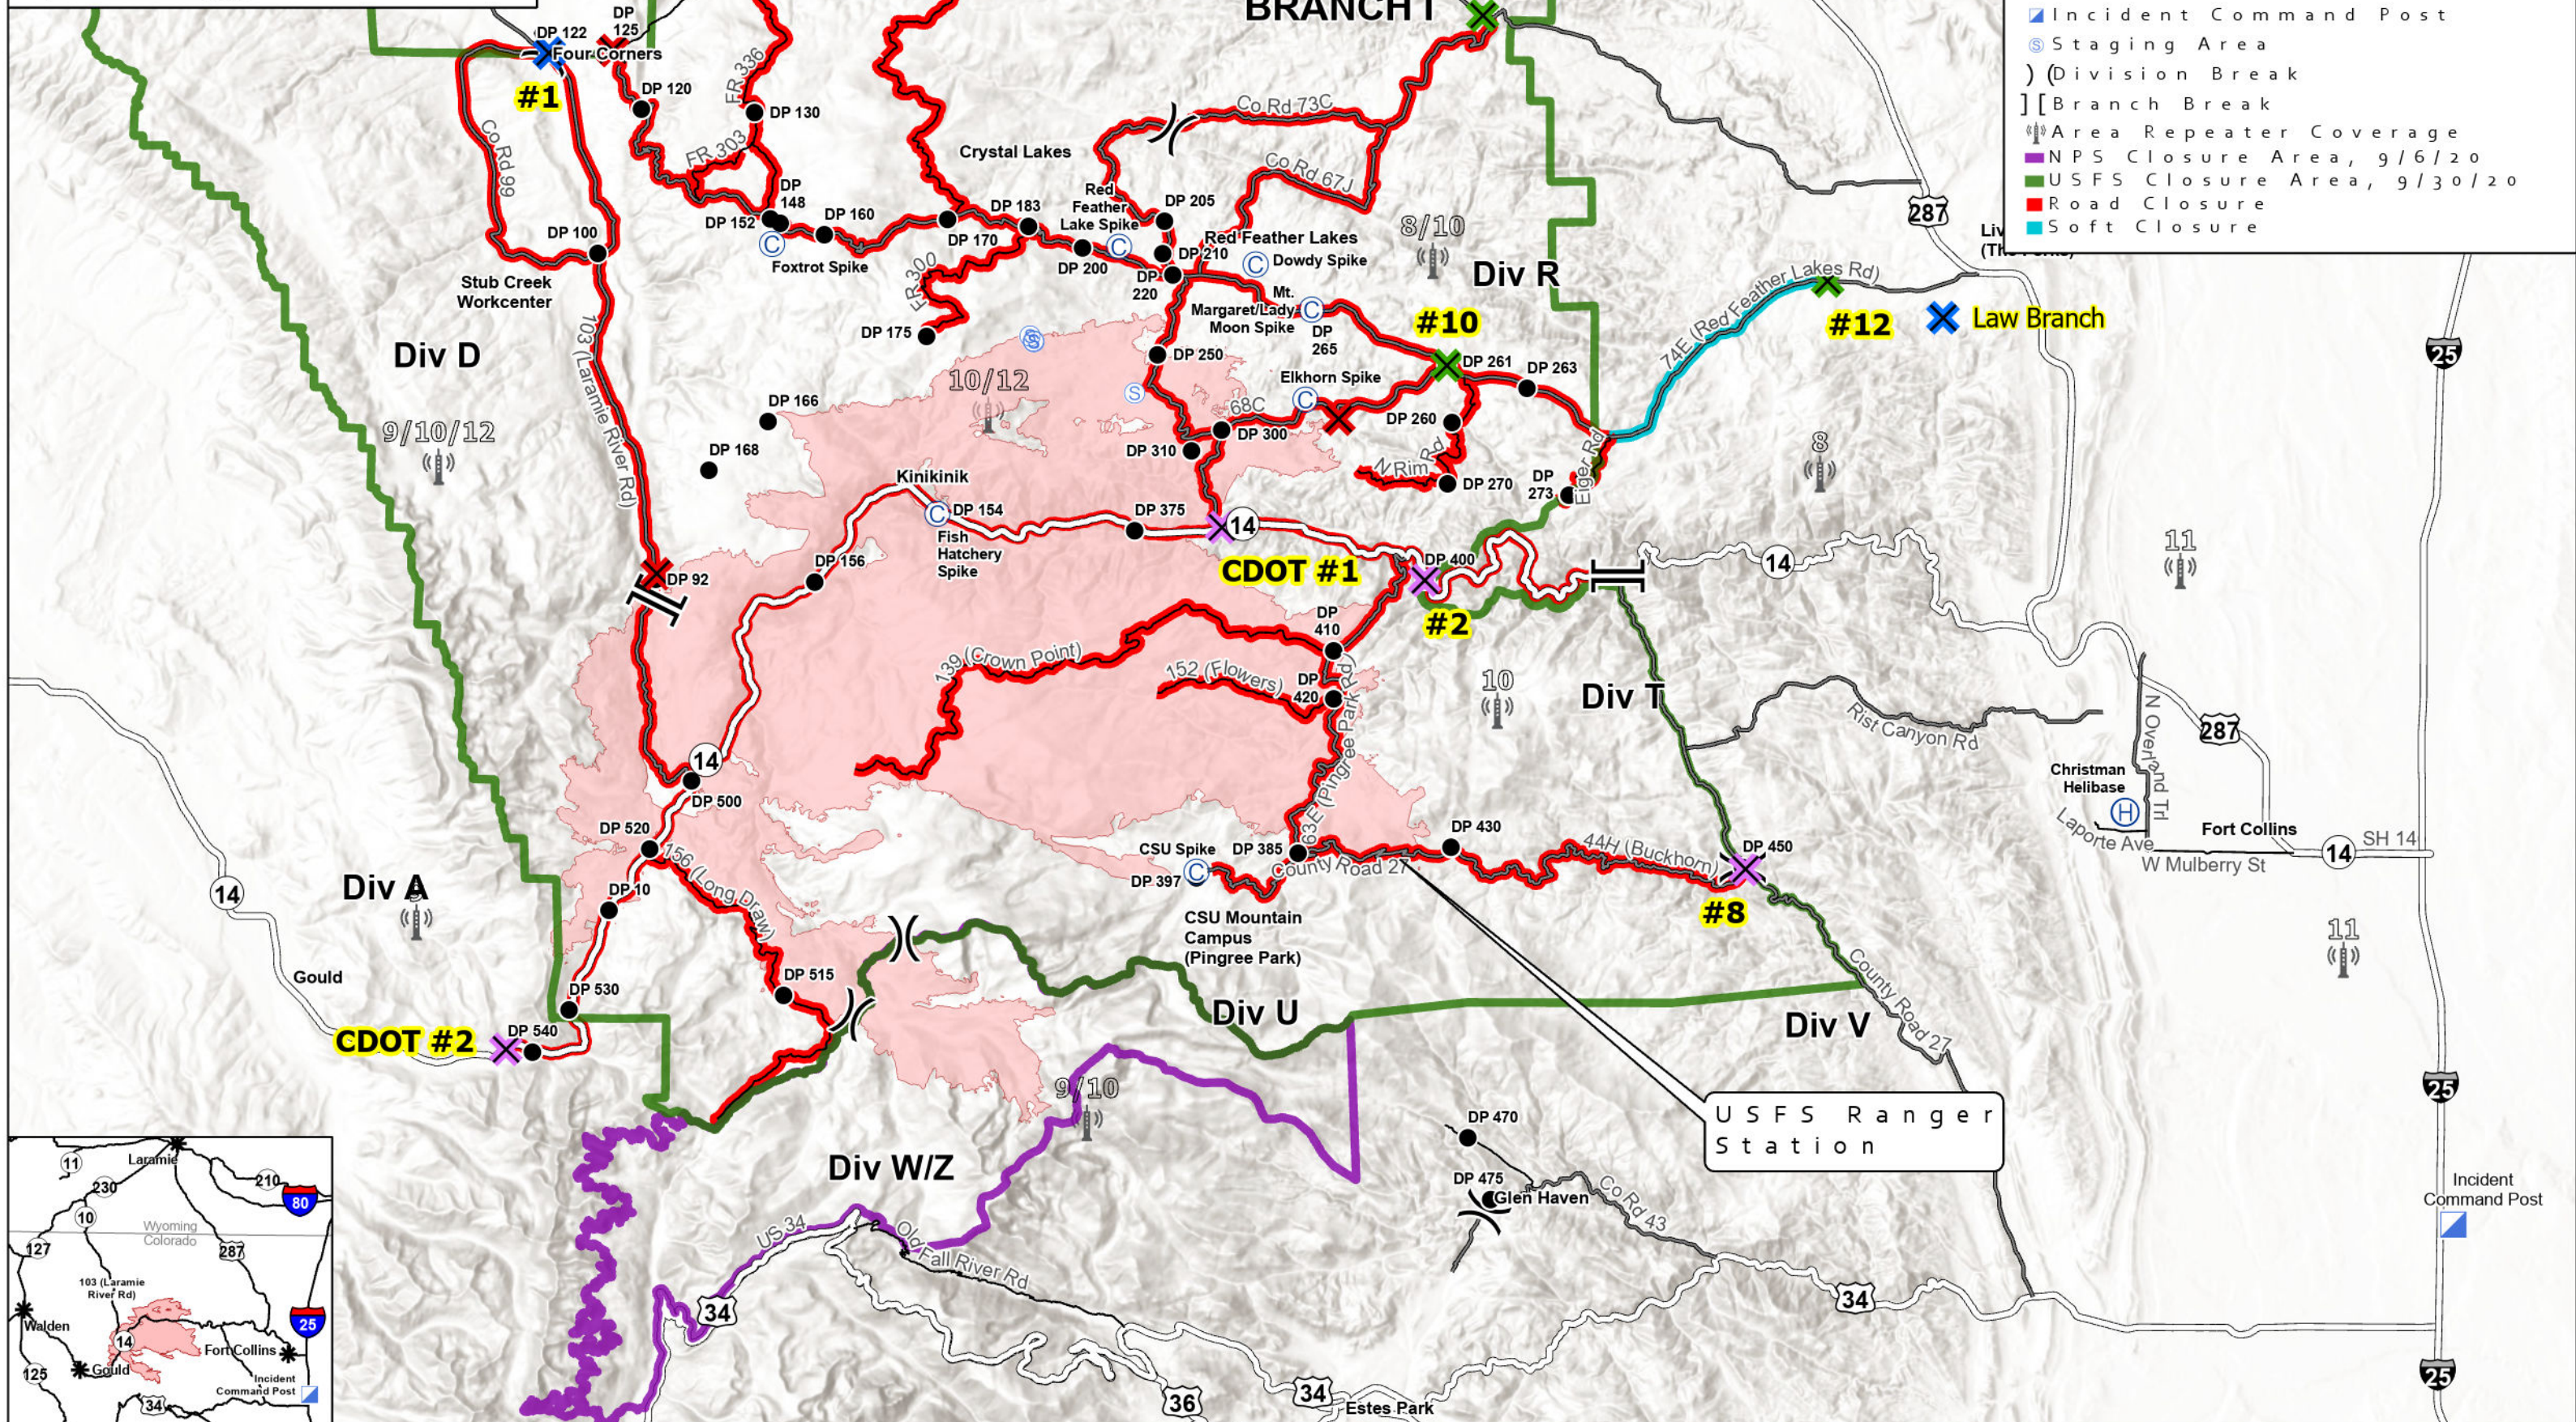

Road Closures
Cameron Peak
CO-ARF-000636
10/10/2020

0 1/2 1 2 3 4
 Miles

- ✕ Staffed by CDOT
- ✕ Staffed by Fire LE
- ✕ Staffed by National Guard
- ✕ Staffed by Larimer County SO
- ⊙ Camp
- Drop Point
- ⊕ Helibase
- ▣ Incident Command Post
- ⊙ Staging Area
-) (Division Break
-] [Branch Break
- ⊕ Area Repeater Coverage
- NPS Closure Area, 9/6/20
- USFS Closure Area, 9/30/20
- Road Closure
- Soft Closure

USFS Ranger Station

#12 ✕ Law Branch

CDOT #1

CDOT #2

Incident Command Post