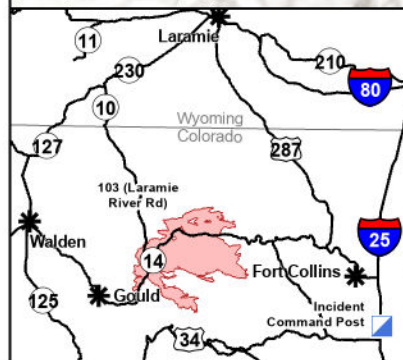

Road Closures
Cameron Peak
CO-ARF-000636
10/10/2020

0 1/2 1 2 3 4
 Miles

- ✕ Staffed by CDOT
- ✕ Staffed by Fire LE
- ✕ Staffed by National Guard
- ✕ Staffed by Larimer County SO
- ⊙ Camp
- Drop Point
- ⊕ Helibase
- ▣ Incident Command Post
- ⊙ Staging Area
-) (Division Break
-] [Branch Break
- ⊕ Area Repeater Coverage
- NPS Closure Area, 9/6/20
- USFS Closure Area, 9/30/20
- Road Closure
- Soft Closure