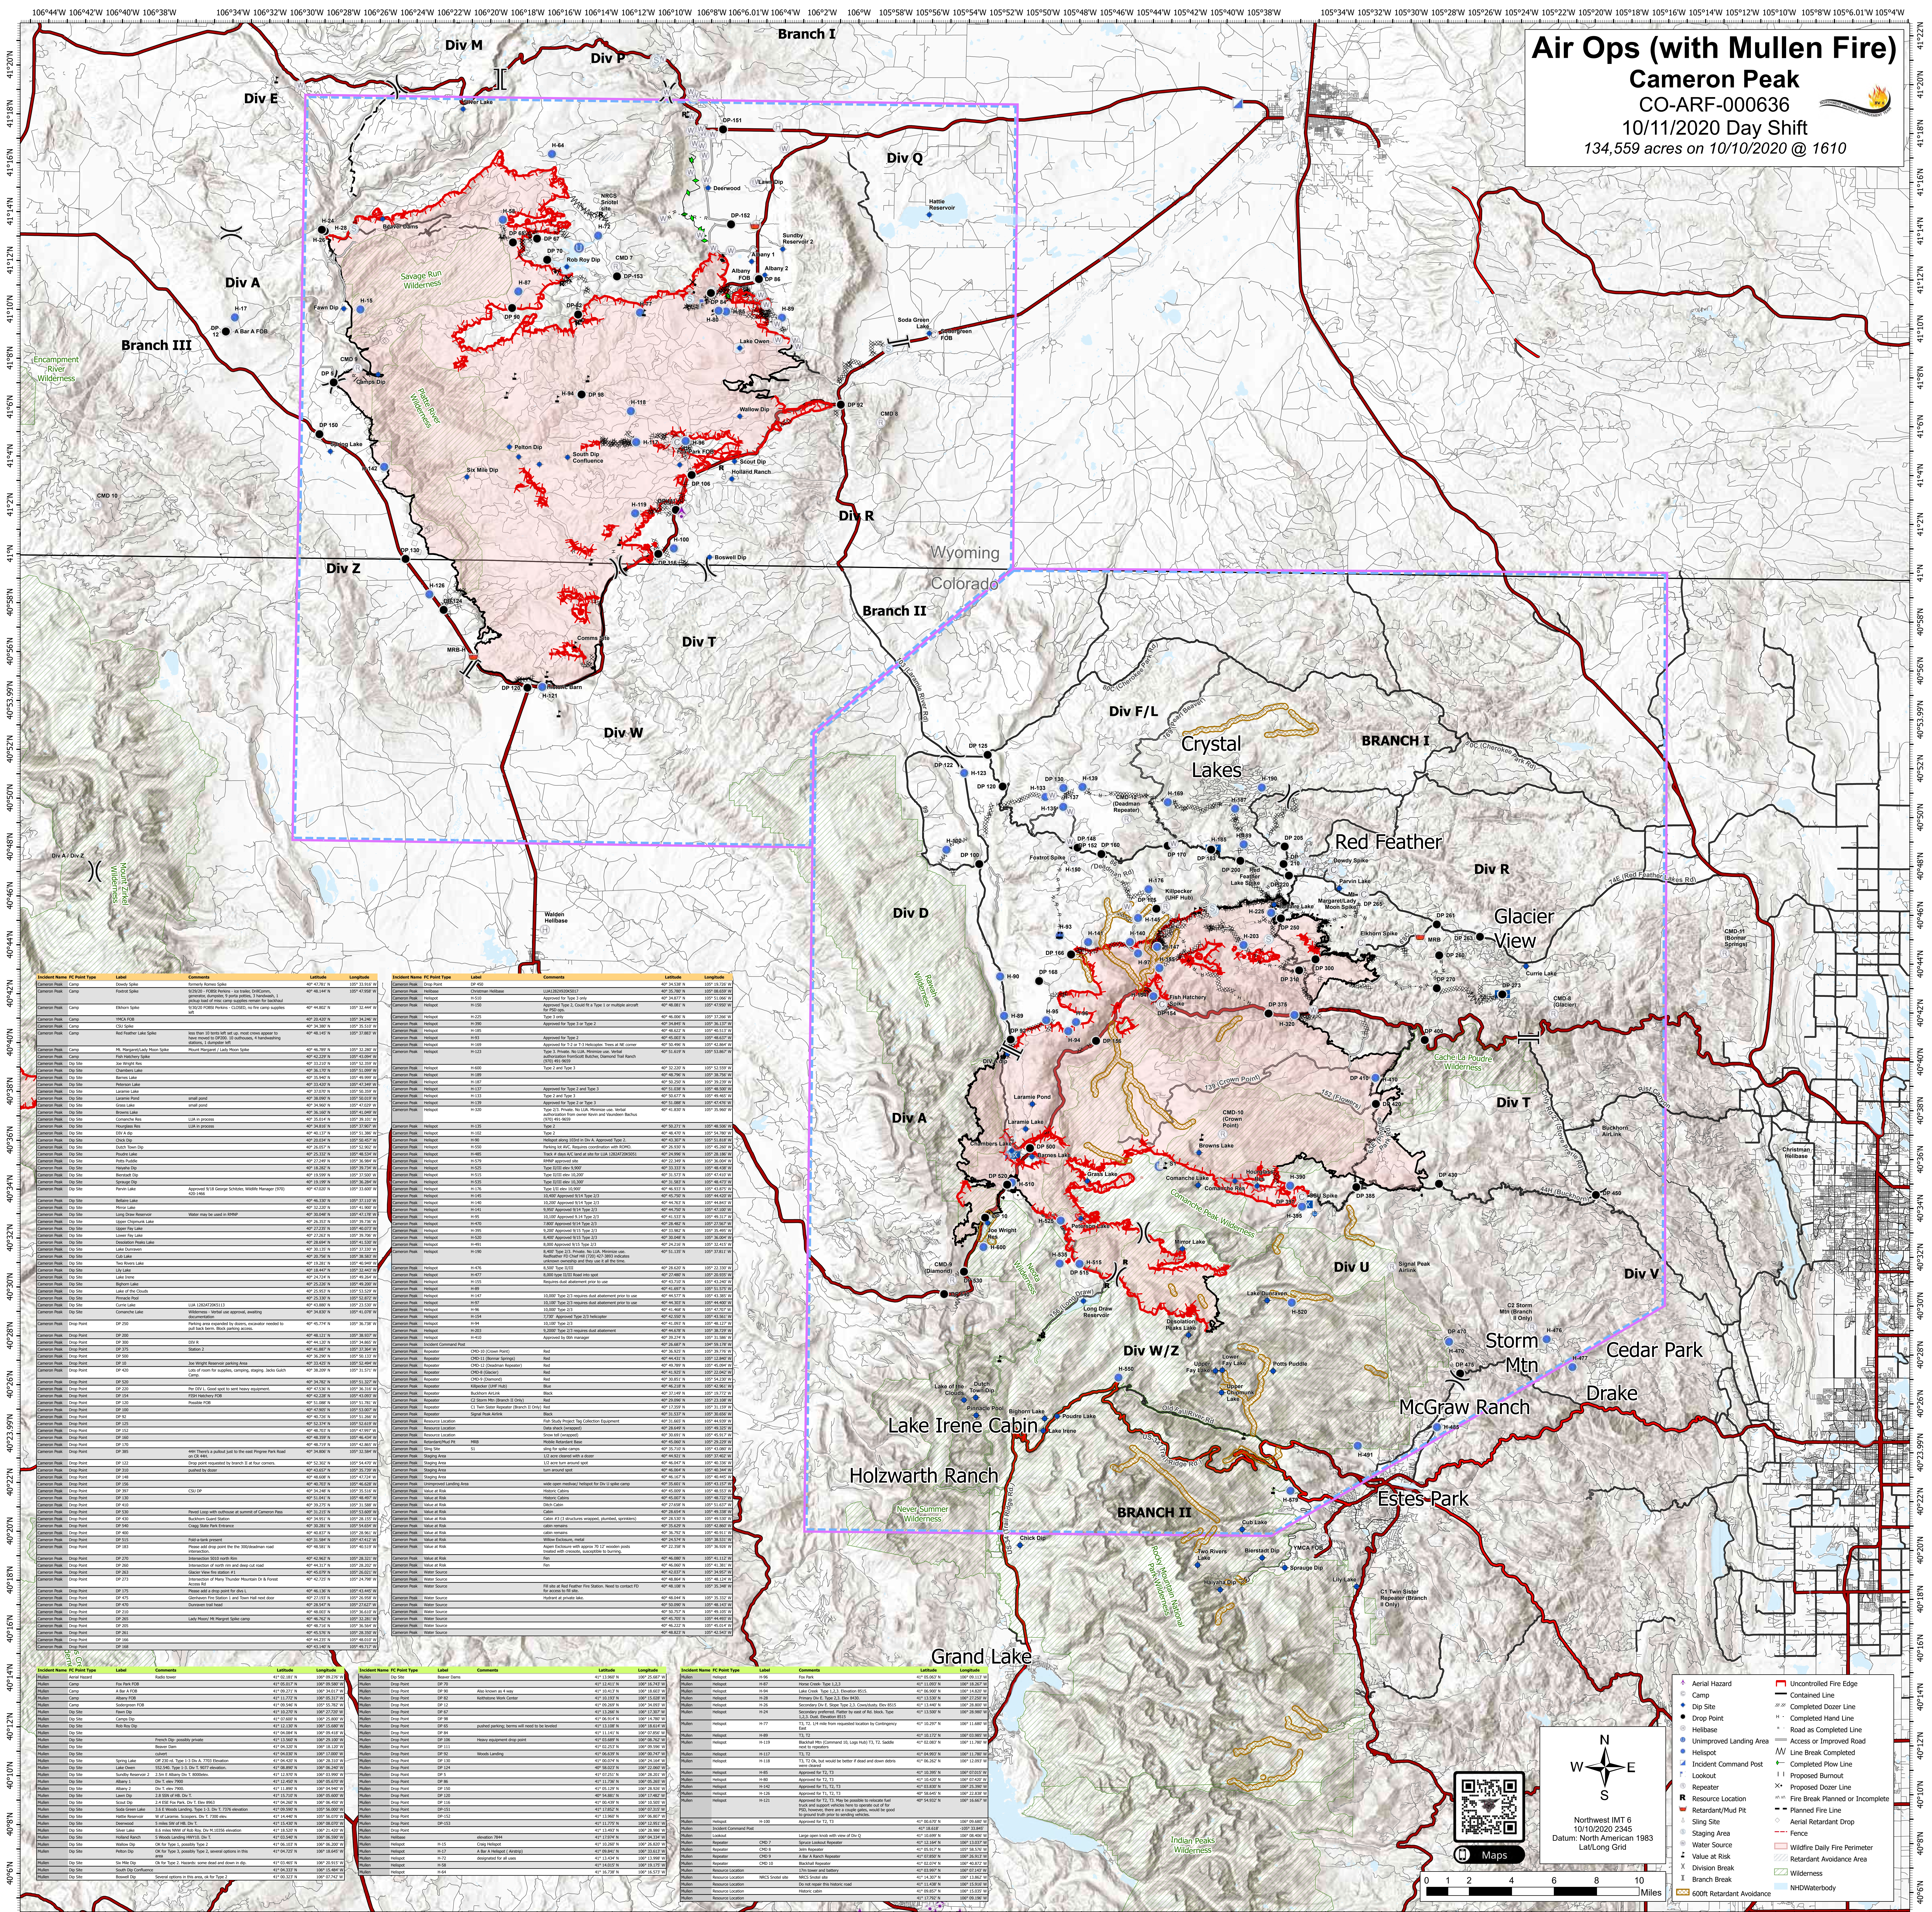

Air Ops (with Mullen Fire)

Cameron Peak

CO-ARF-000636

10/11/2020 Day Shift
134,559 acres on 10/10/2020 @ 1610

Incident Name	FC Point Type	Label	Comments	Latitude	Longitude	Incident Name	FC Point Type	Label	Comments	Latitude	Longitude	Incident Name	FC Point Type	Label	Comments	Latitude	Longitude
Cameron Peak	Camp	Shady Spine	Barnes Burned Spine	41° 47' 22.11 N	105° 33' 51.14 W	Cameron Peak	Drop Point	DP-105	400' 25' 32.00 N	105° 33' 51.00 W	Cameron Peak	Drop Point	DP-105	400' 25' 32.00 N	105° 33' 51.00 W		
Cameron Peak	Camp	Holbrook Spine	300' 30' 30.00 N	105° 33' 51.00 W	Cameron Peak	Drop Point	DP-105	400' 25' 32.00 N	105° 33' 51.00 W	Cameron Peak	Drop Point	DP-105	400' 25' 32.00 N	105° 33' 51.00 W			
Cameron Peak	Camp	Holbrook Spine	300' 30' 30.00 N	105° 33' 51.00 W	Cameron Peak	Drop Point	DP-105	400' 25' 32.00 N	105° 33' 51.00 W	Cameron Peak	Drop Point	DP-105	400' 25' 32.00 N	105° 33' 51.00 W			
Cameron Peak	Camp	Holbrook Spine	300' 30' 30.00 N	105° 33' 51.00 W	Cameron Peak	Drop Point	DP-105	400' 25' 32.00 N	105° 33' 51.00 W	Cameron Peak	Drop Point	DP-105	400' 25' 32.00 N	105° 33' 51.00 W			
Cameron Peak	Camp	Holbrook Spine	300' 30' 30.00 N	105° 33' 51.00 W	Cameron Peak	Drop Point	DP-105	400' 25' 32.00 N	105° 33' 51.00 W	Cameron Peak	Drop Point	DP-105	400' 25' 32.00 N	105° 33' 51.00 W			
Cameron Peak	Camp	Holbrook Spine	300' 30' 30.00 N	105° 33' 51.00 W	Cameron Peak	Drop Point	DP-105	400' 25' 32.00 N	105° 33' 51.00 W	Cameron Peak	Drop Point	DP-105	400' 25' 32.00 N	105° 33' 51.00 W			