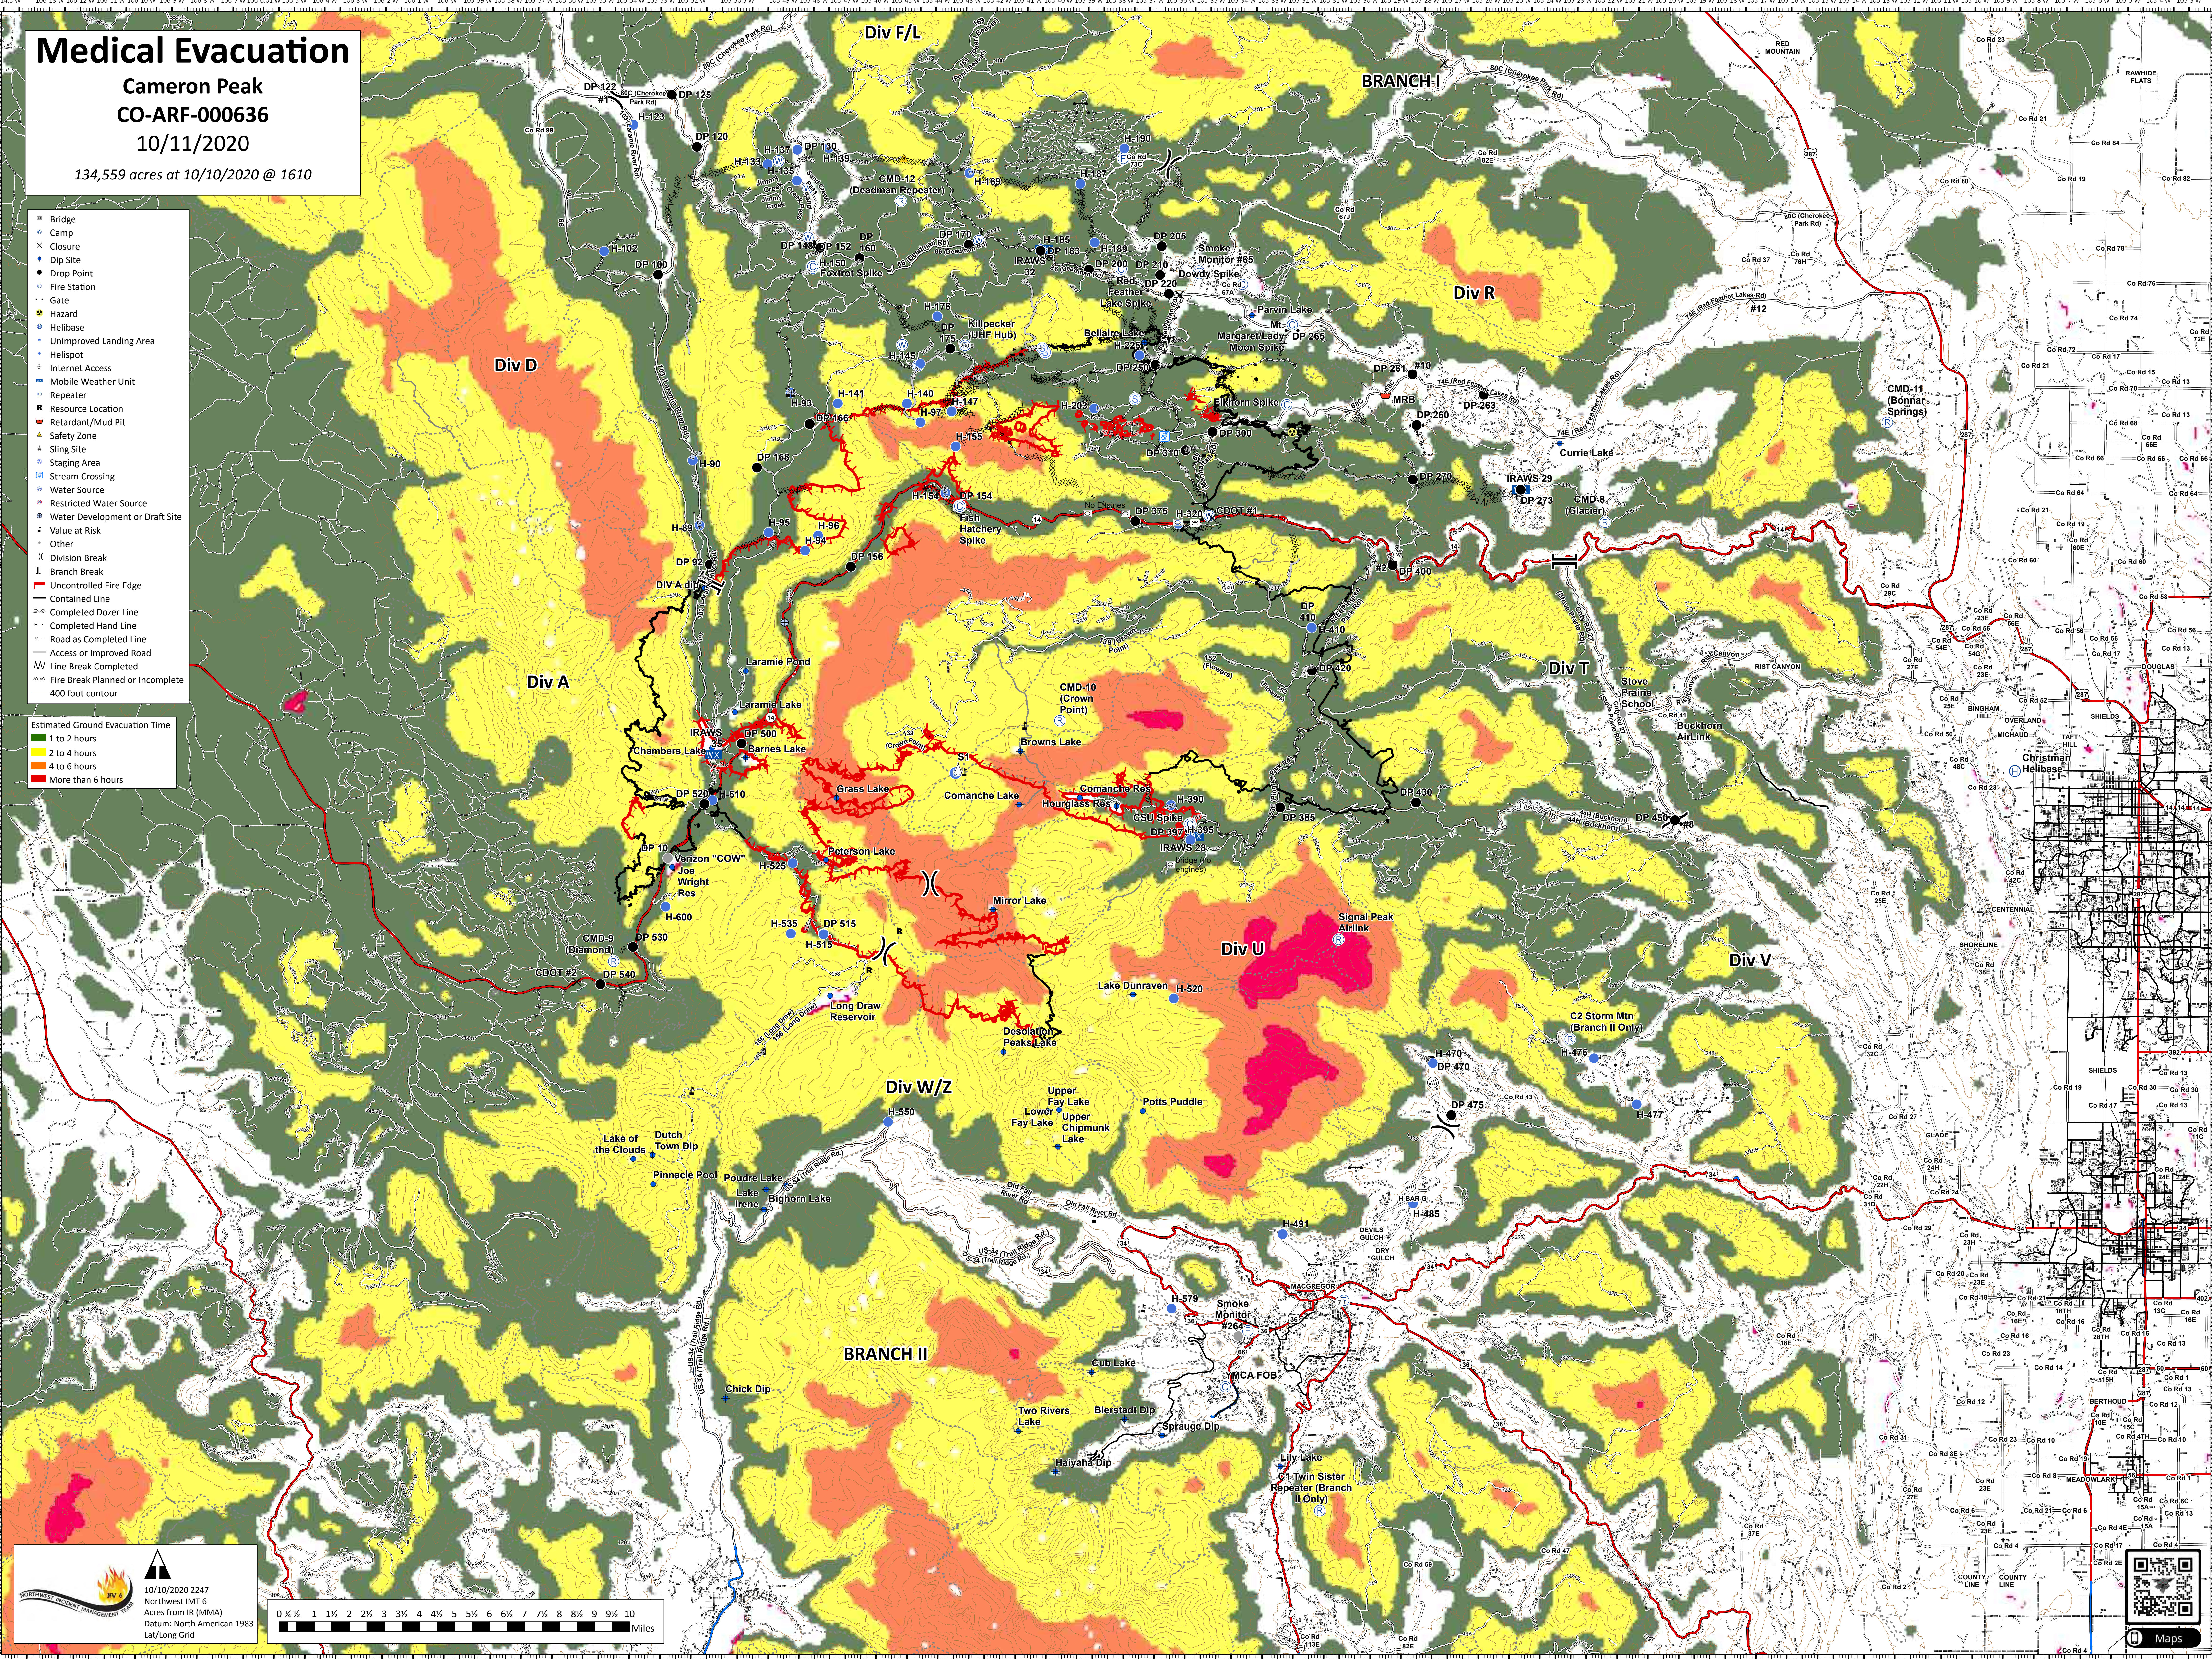

Medical Evacuation

Cameron Peak
CO-ARF-000636

10/11/2020

134,559 acres at 10/10/2020 @ 1610

- Bridge
- Camp
- Closure
- Dip Site
- Drop Point
- Fire Station
- Gate
- Hazard
- Helibase
- Unimproved Landing Area
- Helispot
- Internet Access
- Mobile Weather Unit
- Repeater
- Resource Location
- Retardant/Mud Pit
- Safety Zone
- Sling Site
- Staging Area
- Stream Crossing
- Water Source
- Restricted Water Source
- Water Development or Draft Site
- Value at Risk
- Other
- Division Break
- Branch Break
- Uncontrolled Fire Edge
- Contained Line
- Completed Dozer Line
- Completed Hand Line
- Road as Completed Line
- Access or Improved Road
- MV Line Break Completed
- Fire Break Planned or Incomplete
- 400 foot contour

10/10/2020 2247
Northwest NAT C
Acres from IR (MMA)
Datum: North American 1983
Lat/Long Grid