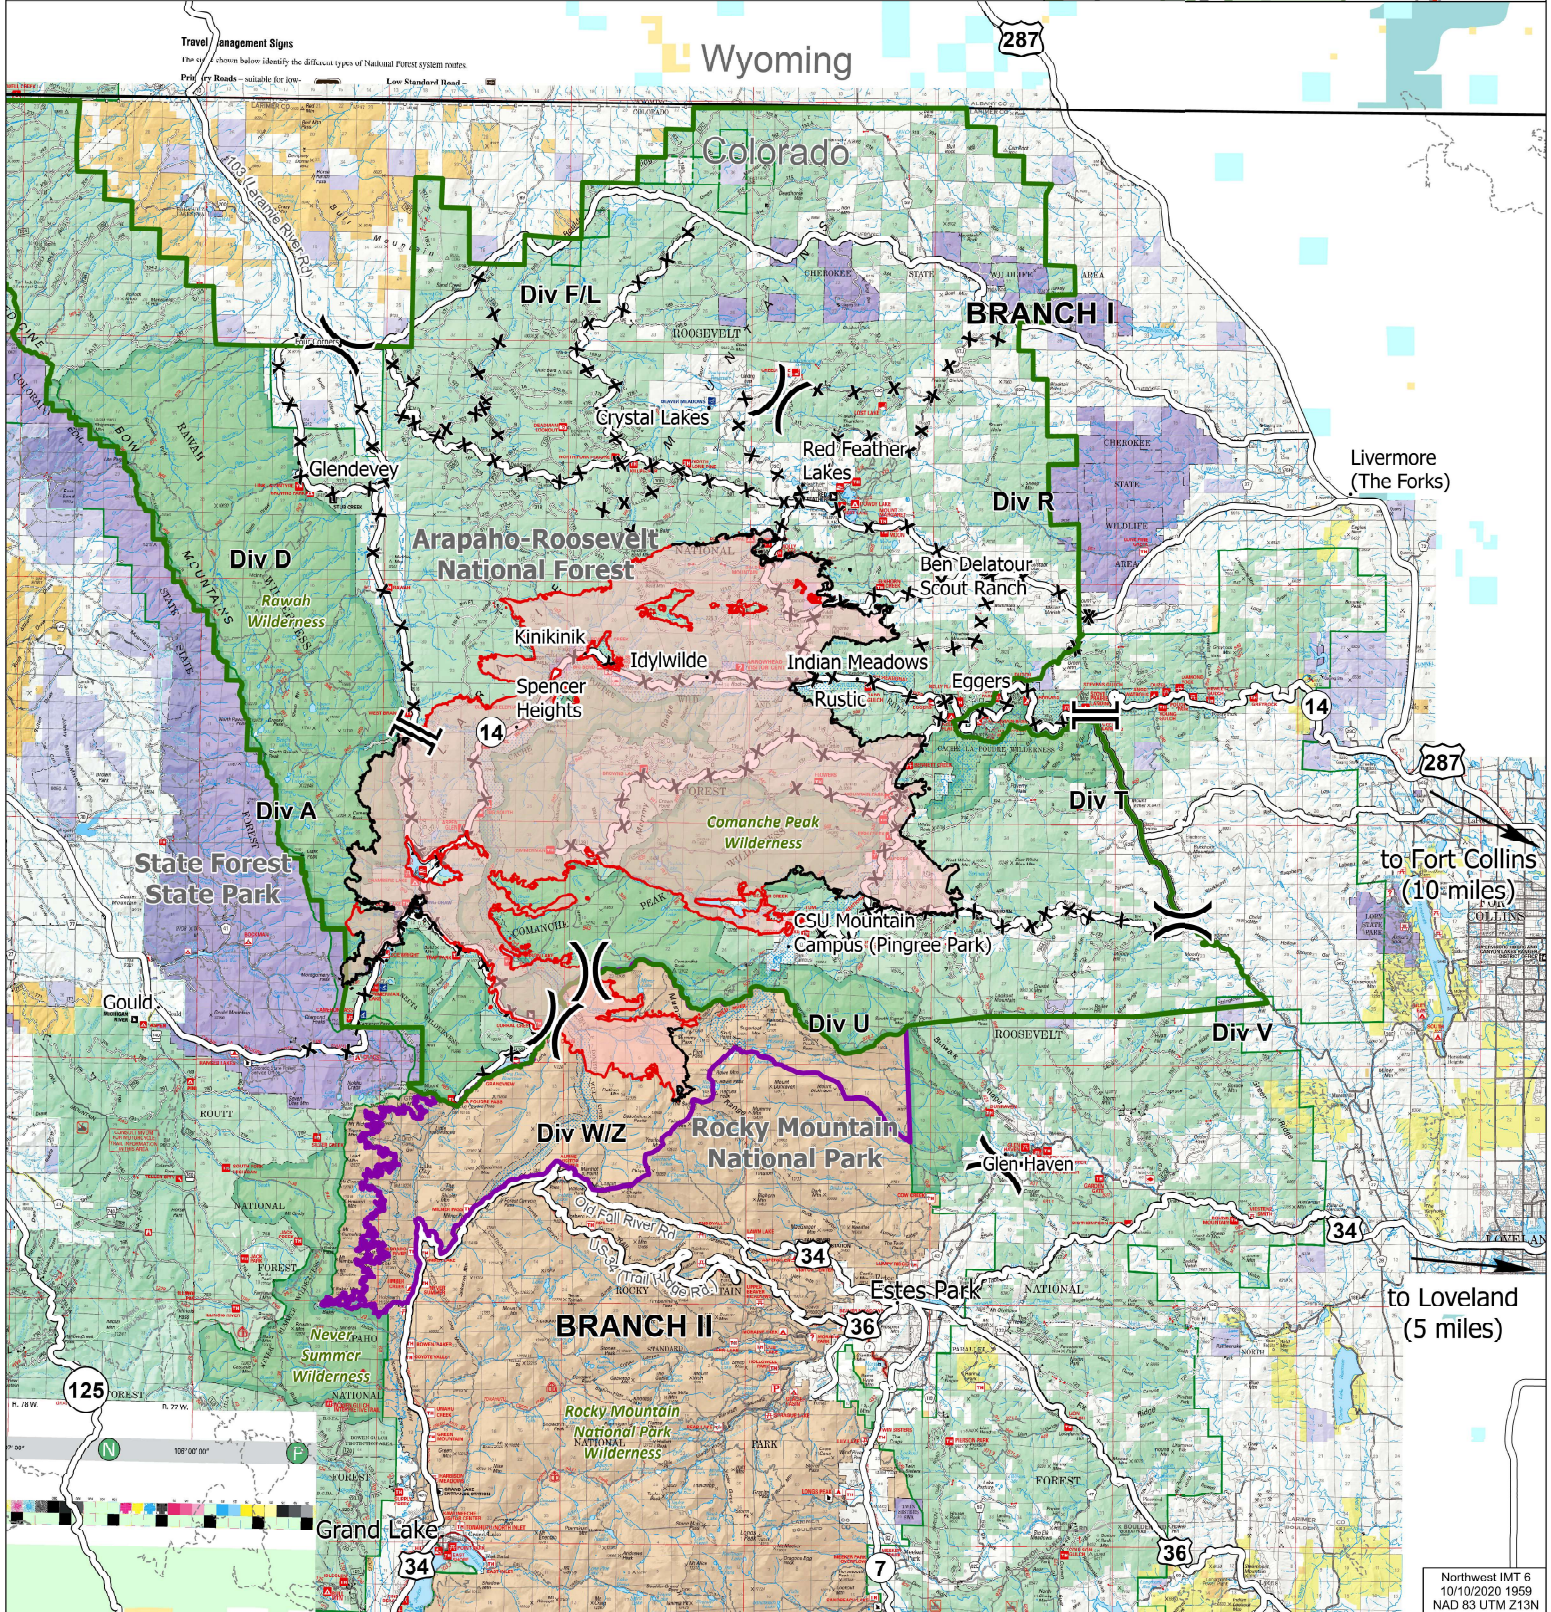

# Public Information Cameron Peak

CO-ARF-000636

10/11/2020

IR 10/10/2020 @ 1610

134,559 acres

44% contained

- Cameron Peak Fire
- Contained Line
- X Division Break
- Branch Break
- National Forest Closure Area, 9/30/20
- National Park Closure Area, 9/6/20
- x Road Closure
- Primary Route
- Trail

to Fort Collins  
(10 miles)

to Loveland  
(5 miles)