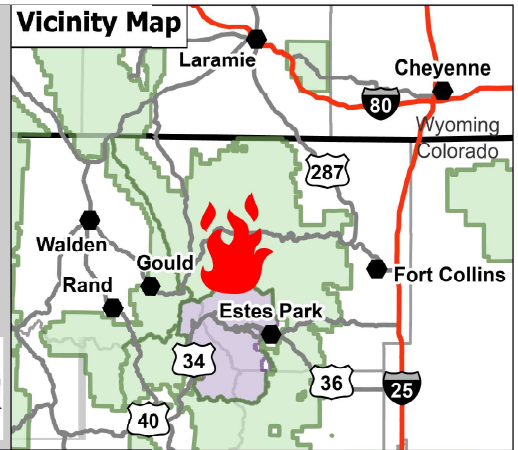

# Public Information Cameron Peak

CO-ARF-000636

10/11/2020

IR 10/10/2020 @ 1610

134,559 acres

44% contained

- Cameron Peak Fire
- Contained Line
- X Division Break
- Branch Break
- National Forest Closure Area, 9/30/20
- National Park Closure Area, 9/6/20
- x Road Closure
- Primary Route
- Trail

to Fort Collins  
(10 miles)

to Loveland  
(5 miles)