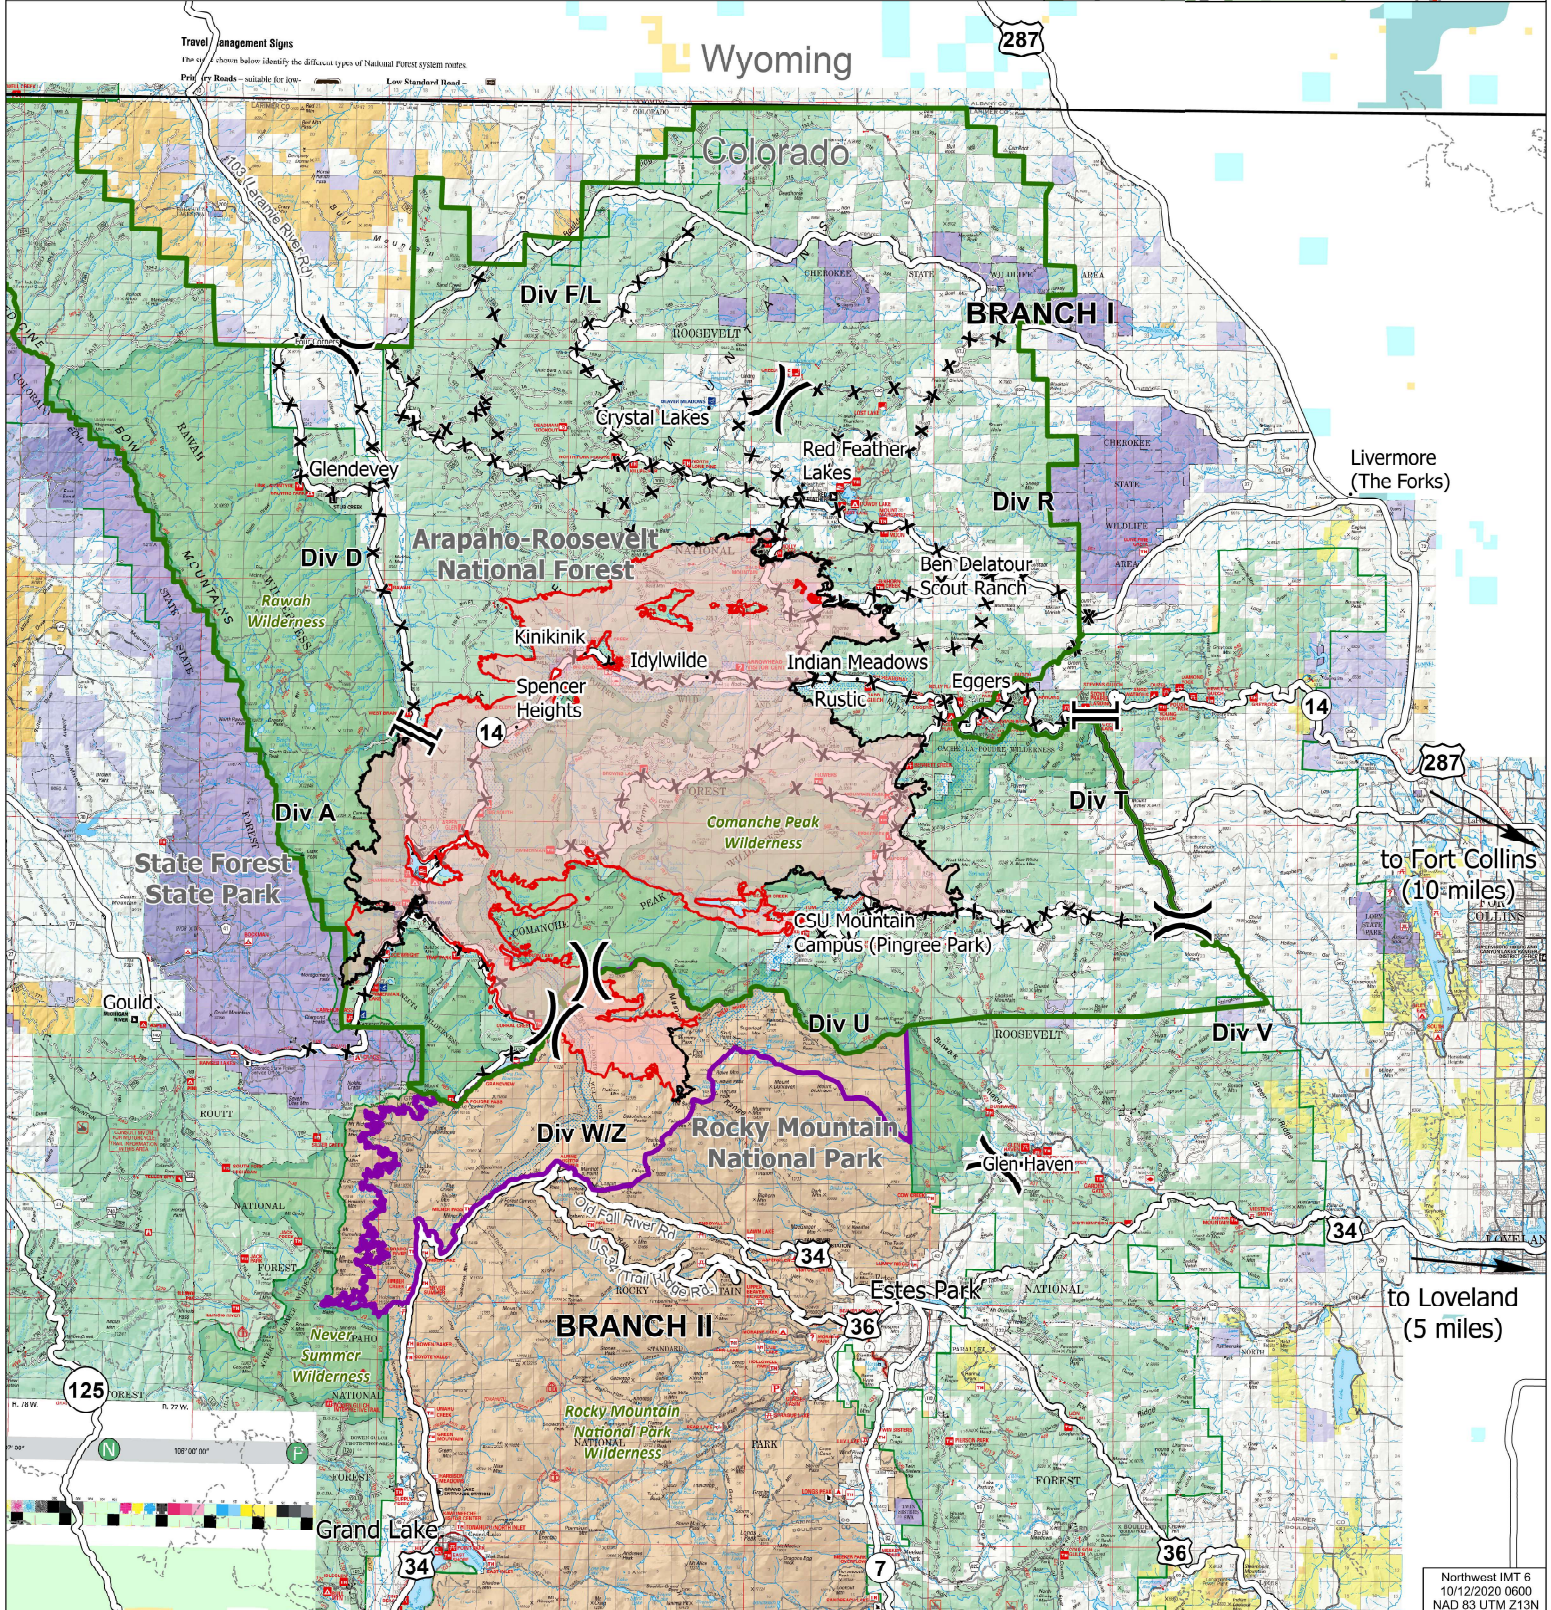

Public Information Cameron Peak

CO-ARF-000636

10/12/2020

IR 10/10/2020 @ 1610

134,559 acres

47% contained

- Cameron Peak Fire
- Contained Line
- X Division Break
- Branch Break
- National Forest Closure Area, 9/30/20
- National Park Closure Area, 9/6/20
- x Road Closure
- Primary Route
- Trail