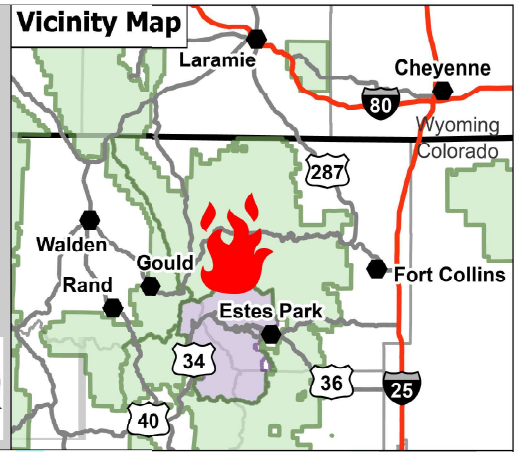

Public Information Cameron Peak

CO-ARF-000636

10/12/2020

IR 10/10/2020 @ 1610

134,559 acres

47% contained

- Cameron Peak Fire
- Contained Line
- X Division Break
- Branch Break
- National Forest Closure Area, 9/30/20
- National Park Closure Area, 9/6/20
- x Road Closure
- Primary Route
- Trail