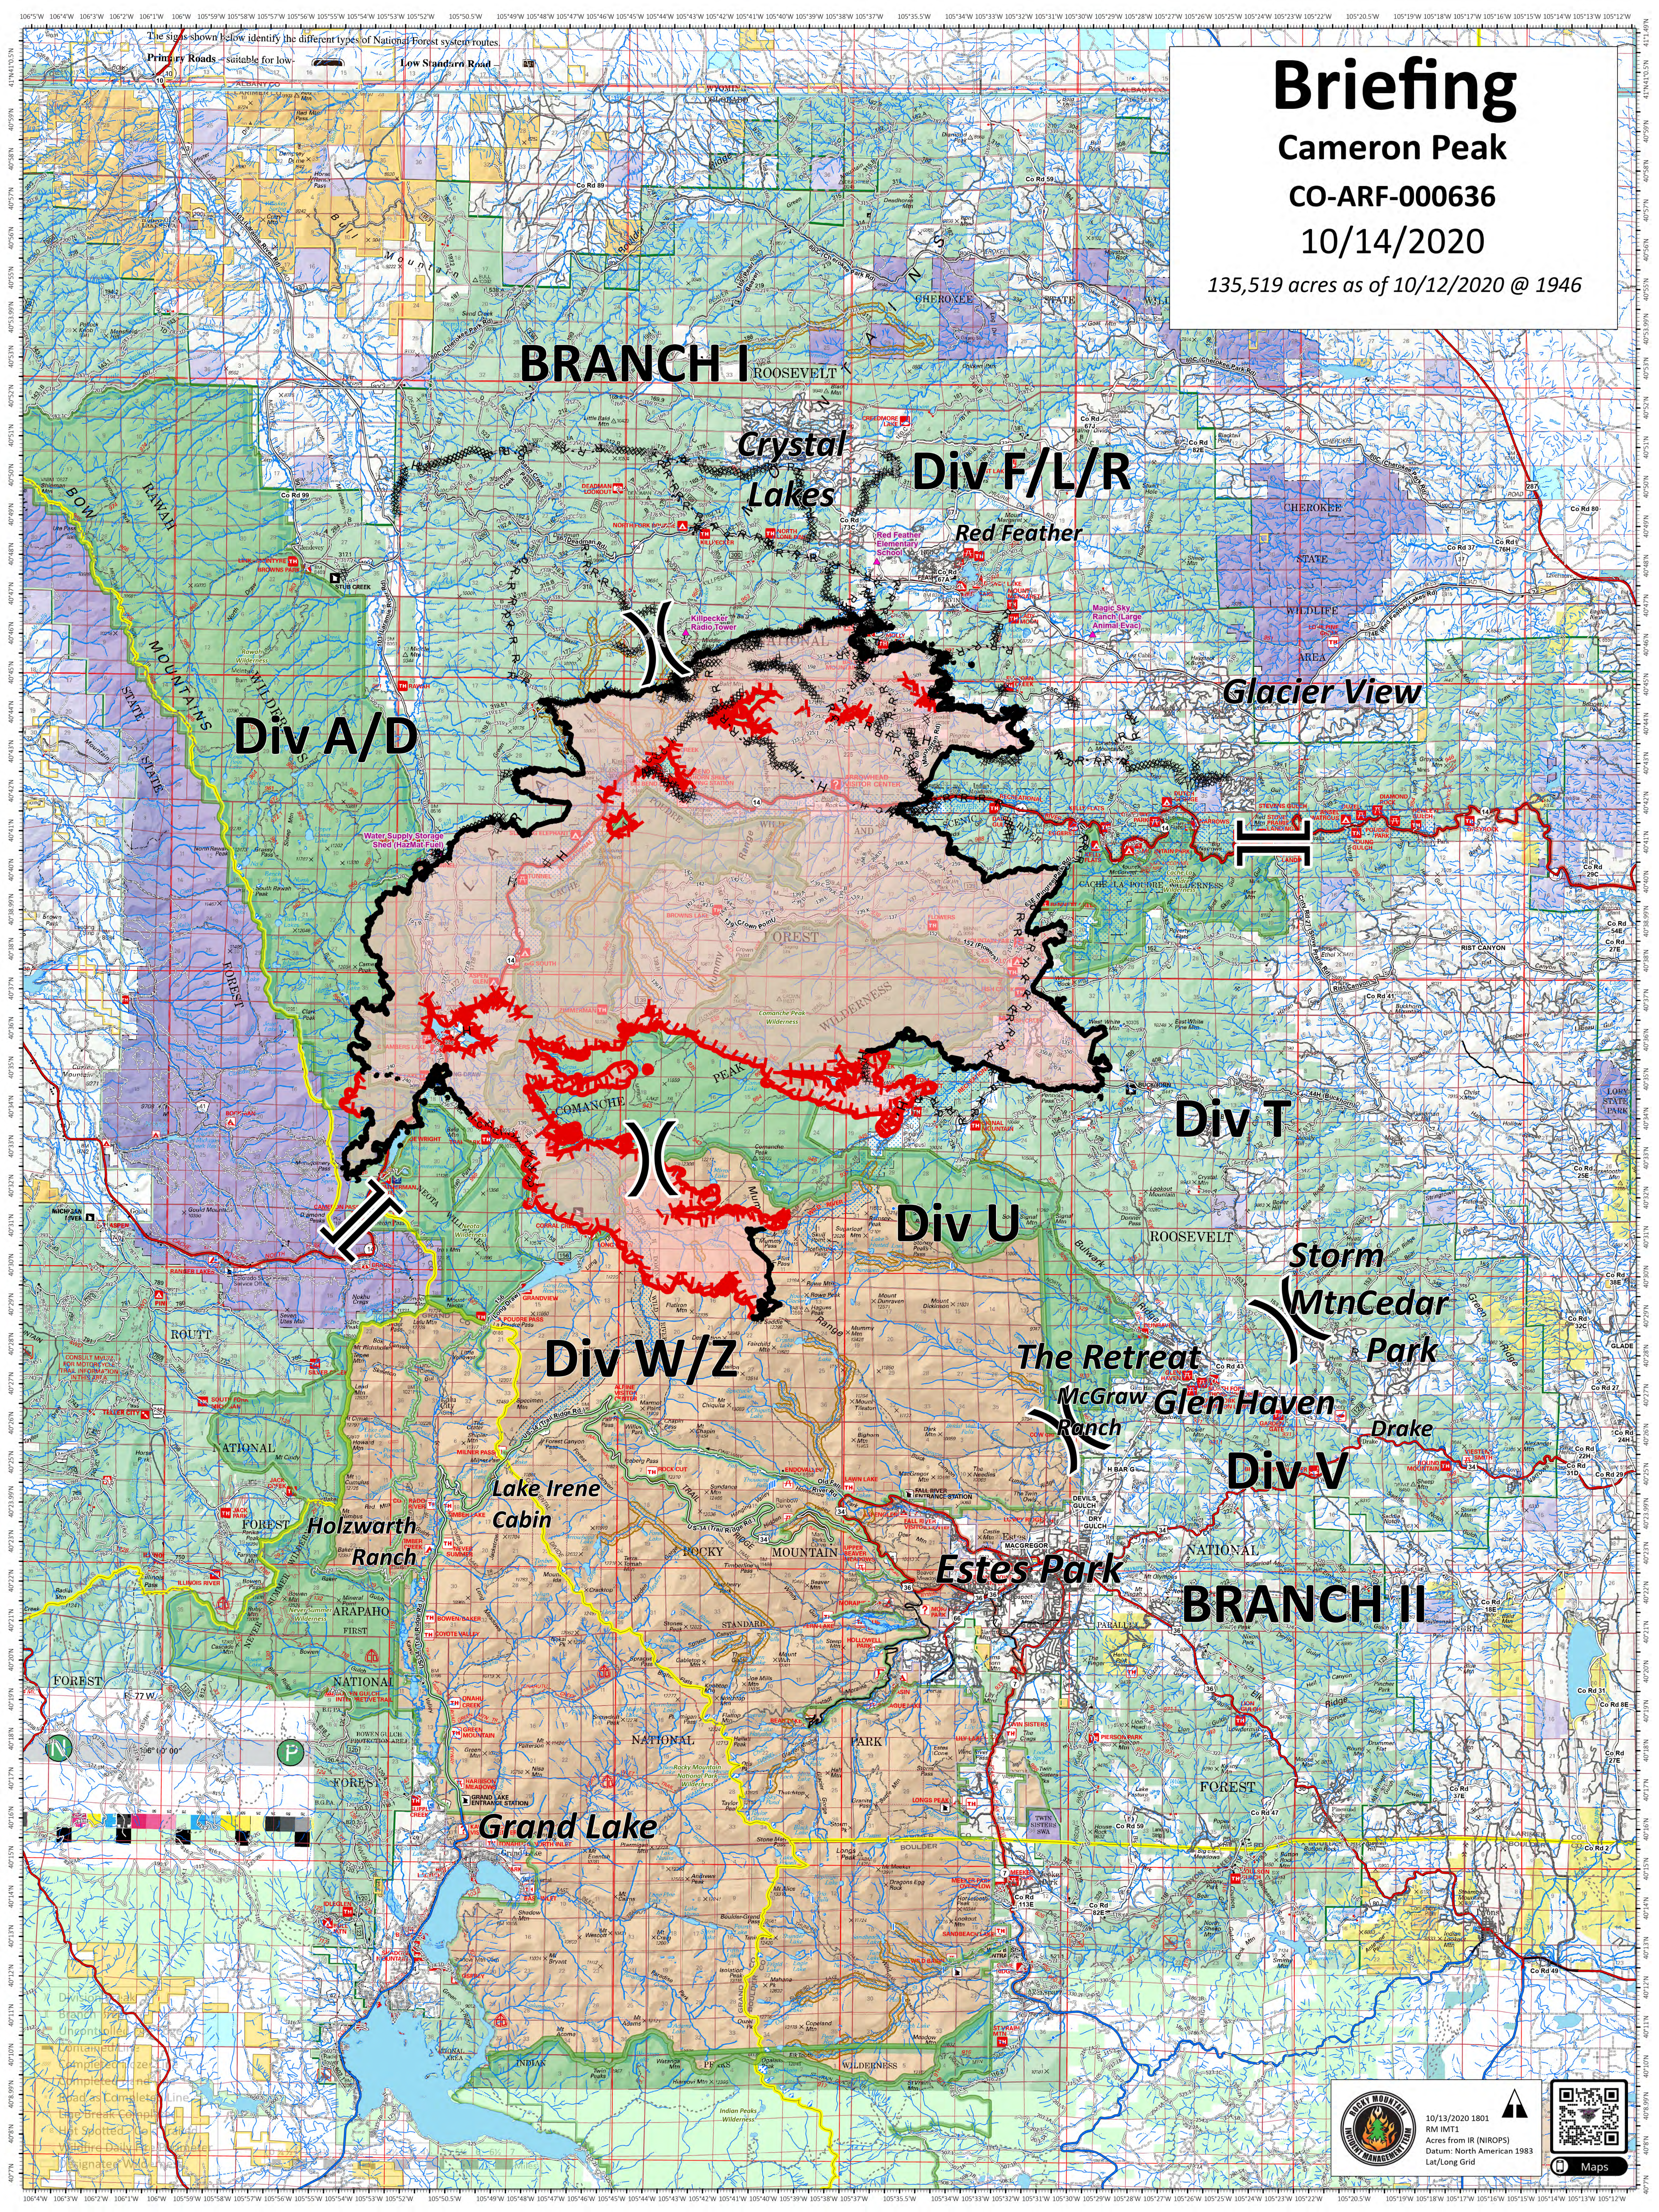

Briefing

Cameron Peak

CO-ARF-000636

10/14/2020

135,519 acres as of 10/12/2020 @ 1946

10/13/2020 1801
RM IMT1
Acres from IR (NIROPS)
Datum: North American 1983
Lat/Long Grid