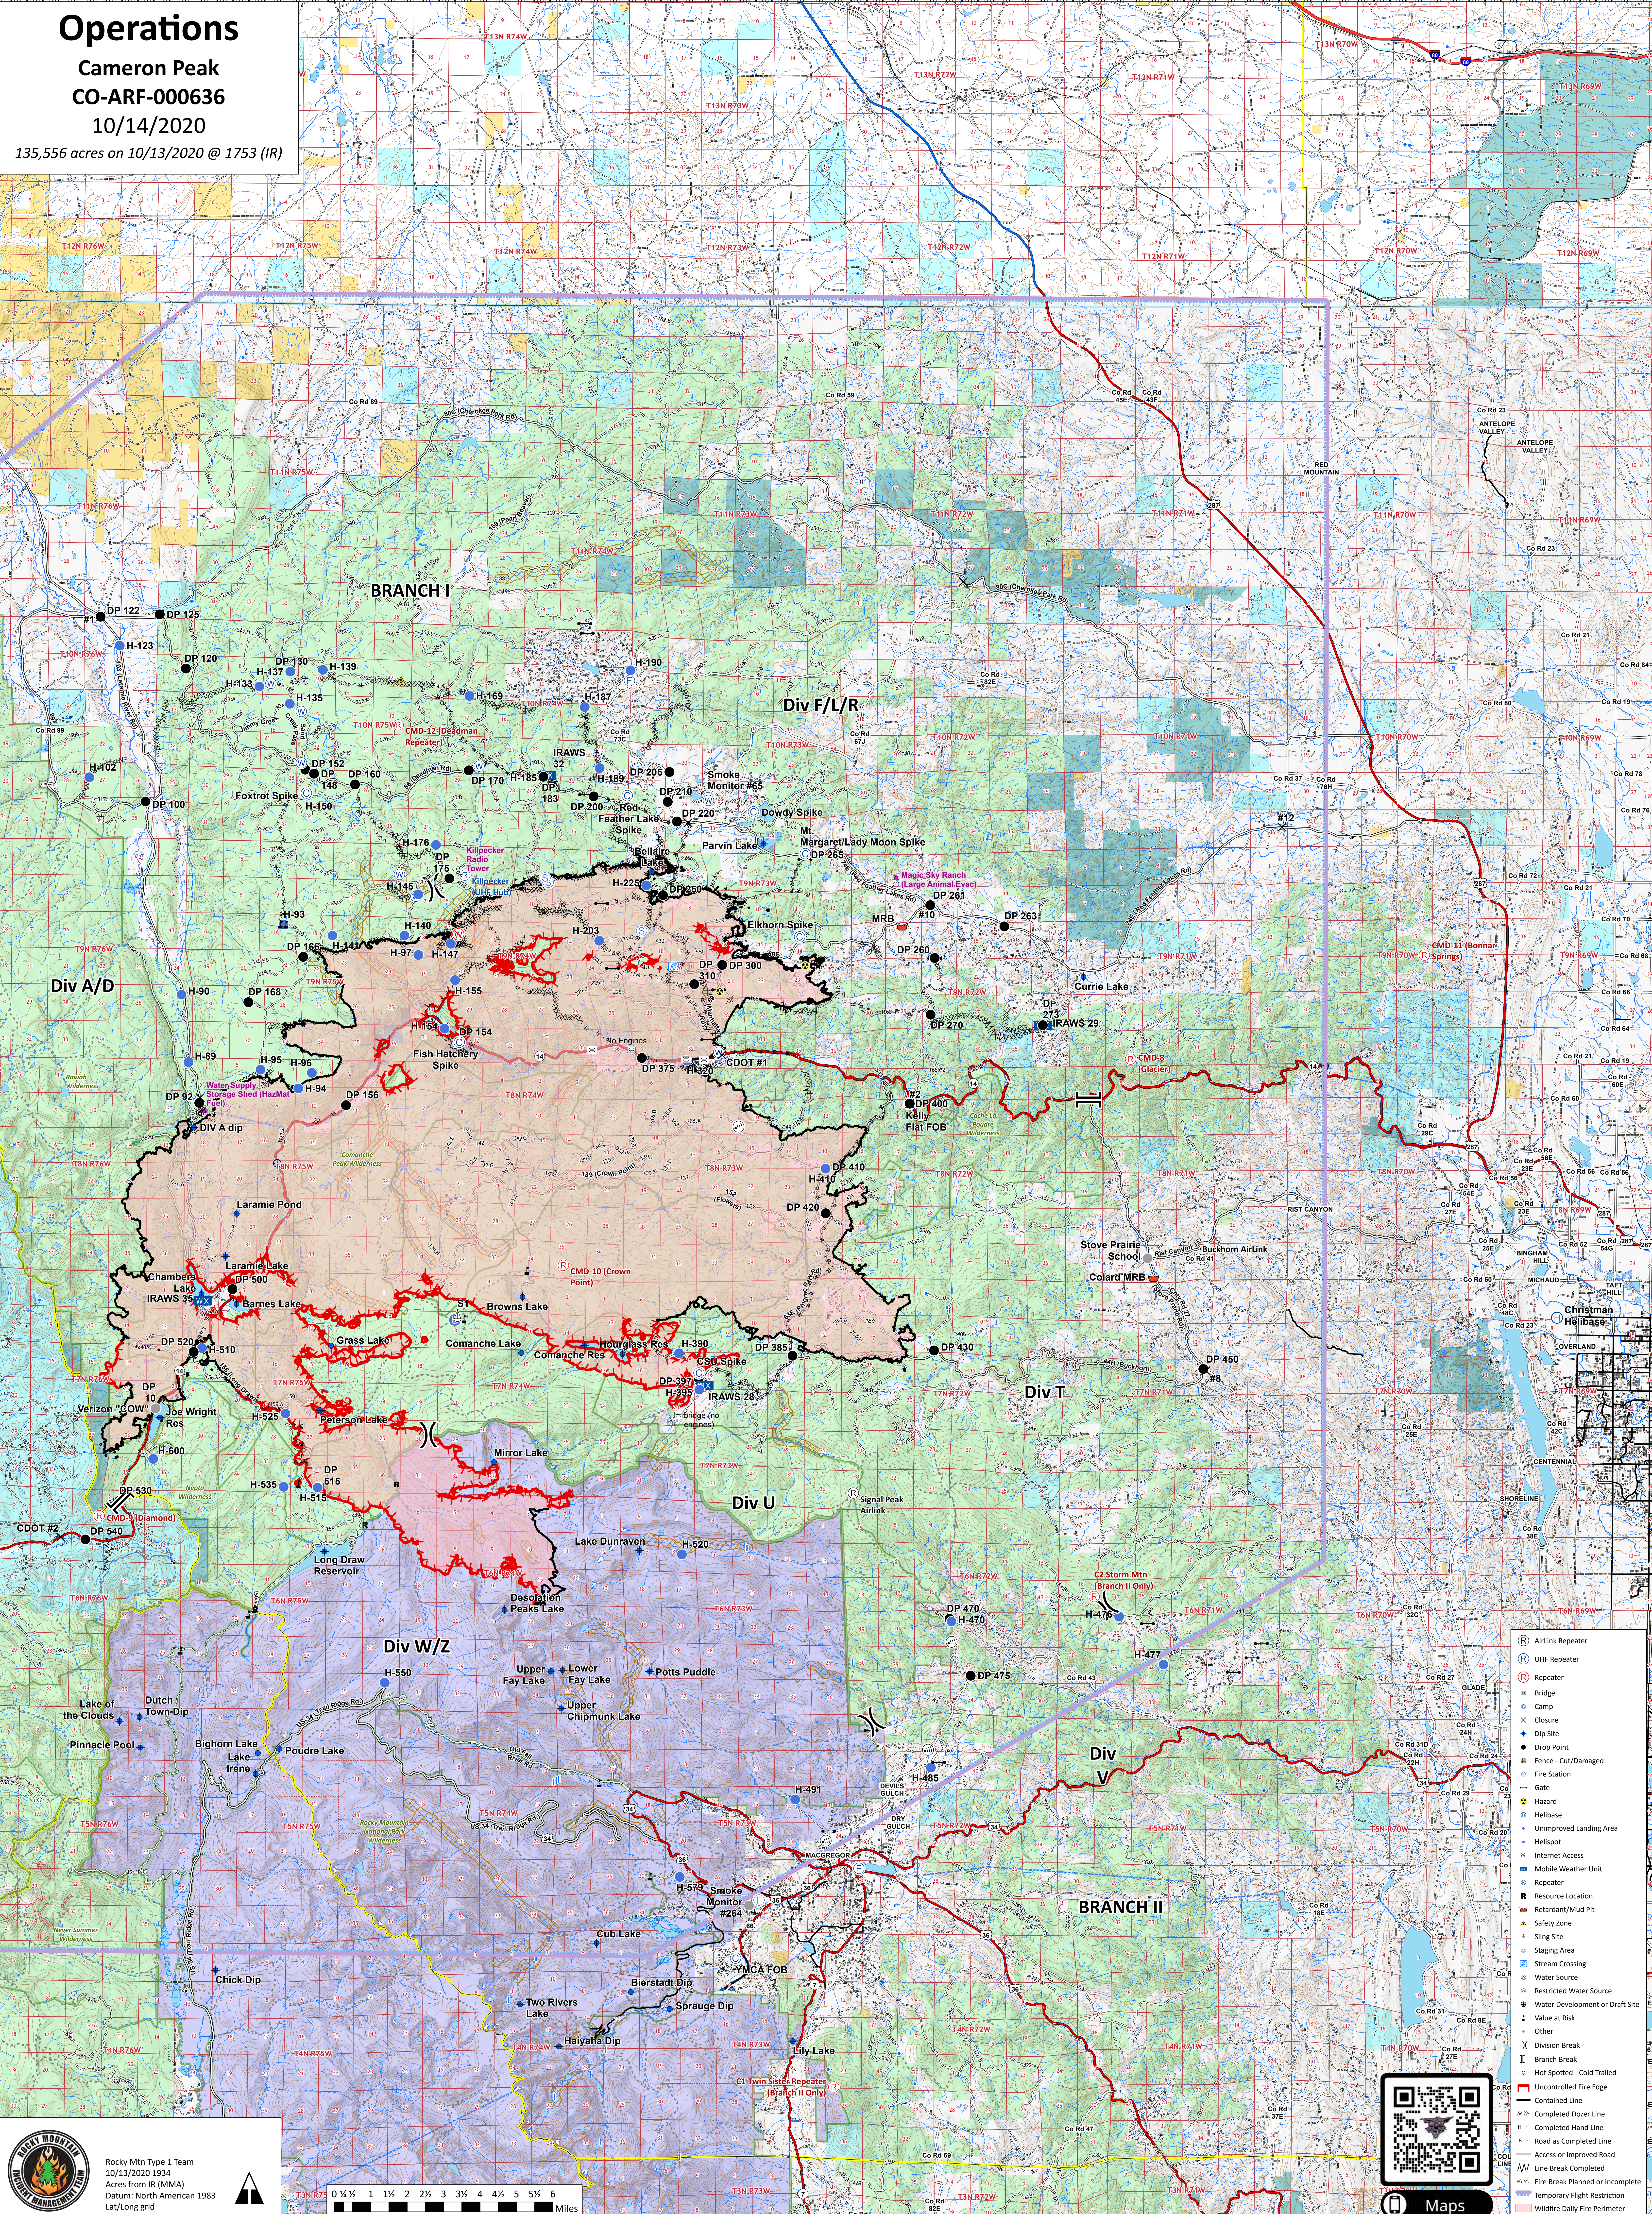

Operations

Cameron Peak CO-ARF-000636

10/14/2020

135,556 acres on 10/13/2020 @ 1753 (IR)

Rocky Mtn Type 1 Team
10/13/2020 1134
Aces from IR (MMA)
Datum: North American 1983
Lat/Long grid

QR code linking to map information.

- AirLink Repeater
- UHF Repeater
- Repeater
- Bridge
- Camp
- Closure
- Dip Site
- Drop Point
- Fence - Cut/Damaged
- Fire Station
- Gate
- Hazard
- Helibase
- Unimproved Landing Area
- Helispot
- Internet Access
- Mobile Weather Unit
- Repeater
- Resource Location
- Retardant/Mud Pit
- Safety Zone
- Sling Site
- Staging Area
- Stream Crossing
- Water Source
- Restricted Water Source
- Water Development or Draft Site
- Value at Risk
- Other
- Division Break
- Branch Break
- Hot Spotted - Cold Trailed
- Uncontrolled Fire Edge
- Contained Line
- Completed Dozer Line
- Completed Hand Line
- Road as Completed Line
- Access or Improved Road
- Line Break Completed
- Fire Break Planned or Incomplete
- Temporary Flight Restriction
- Wildfire Daily Fire Perimeter